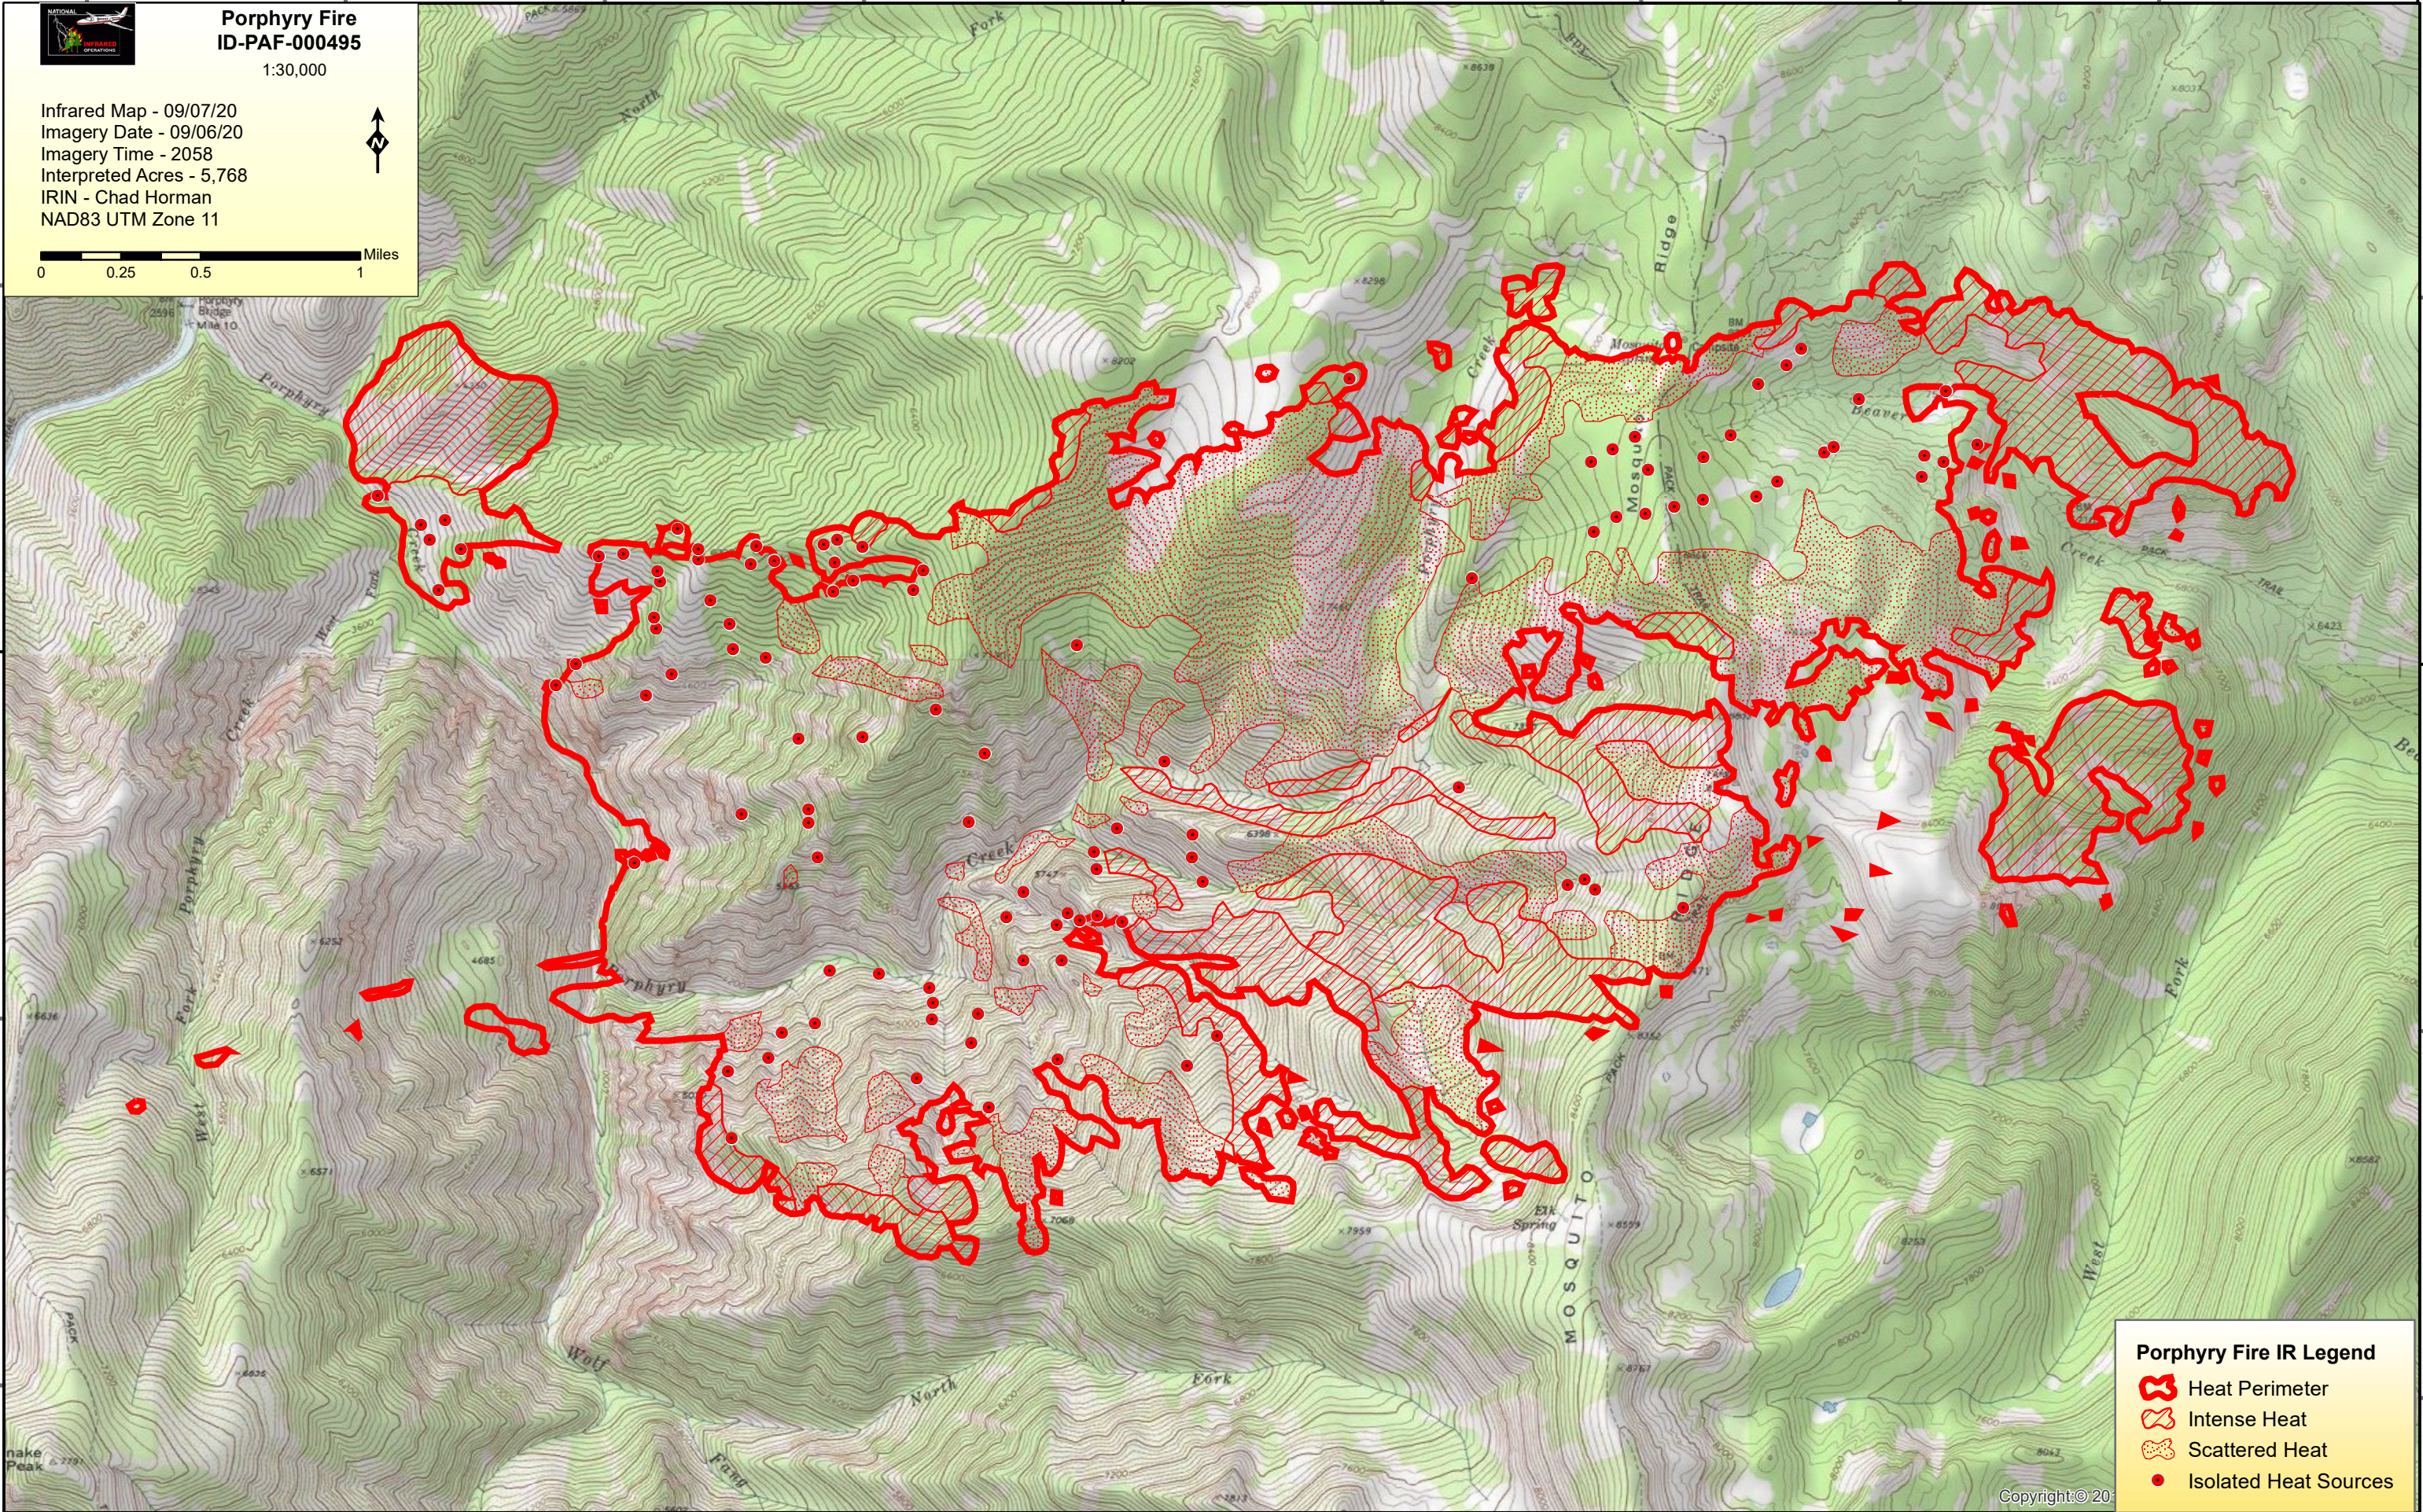

Porphyry Fire ID-PAF-000495

1:30,000

Infrared Map - 09/07/20
Imagery Date - 09/06/20
Imagery Time - 2058
Interpreted Acres - 5,768
IRIN - Chad Horman
NAD83 UTM Zone 11

Porphyry Fire IR Legend

- Heat Perimeter
- Intense Heat
- Scattered Heat
- Isolated Heat Sources