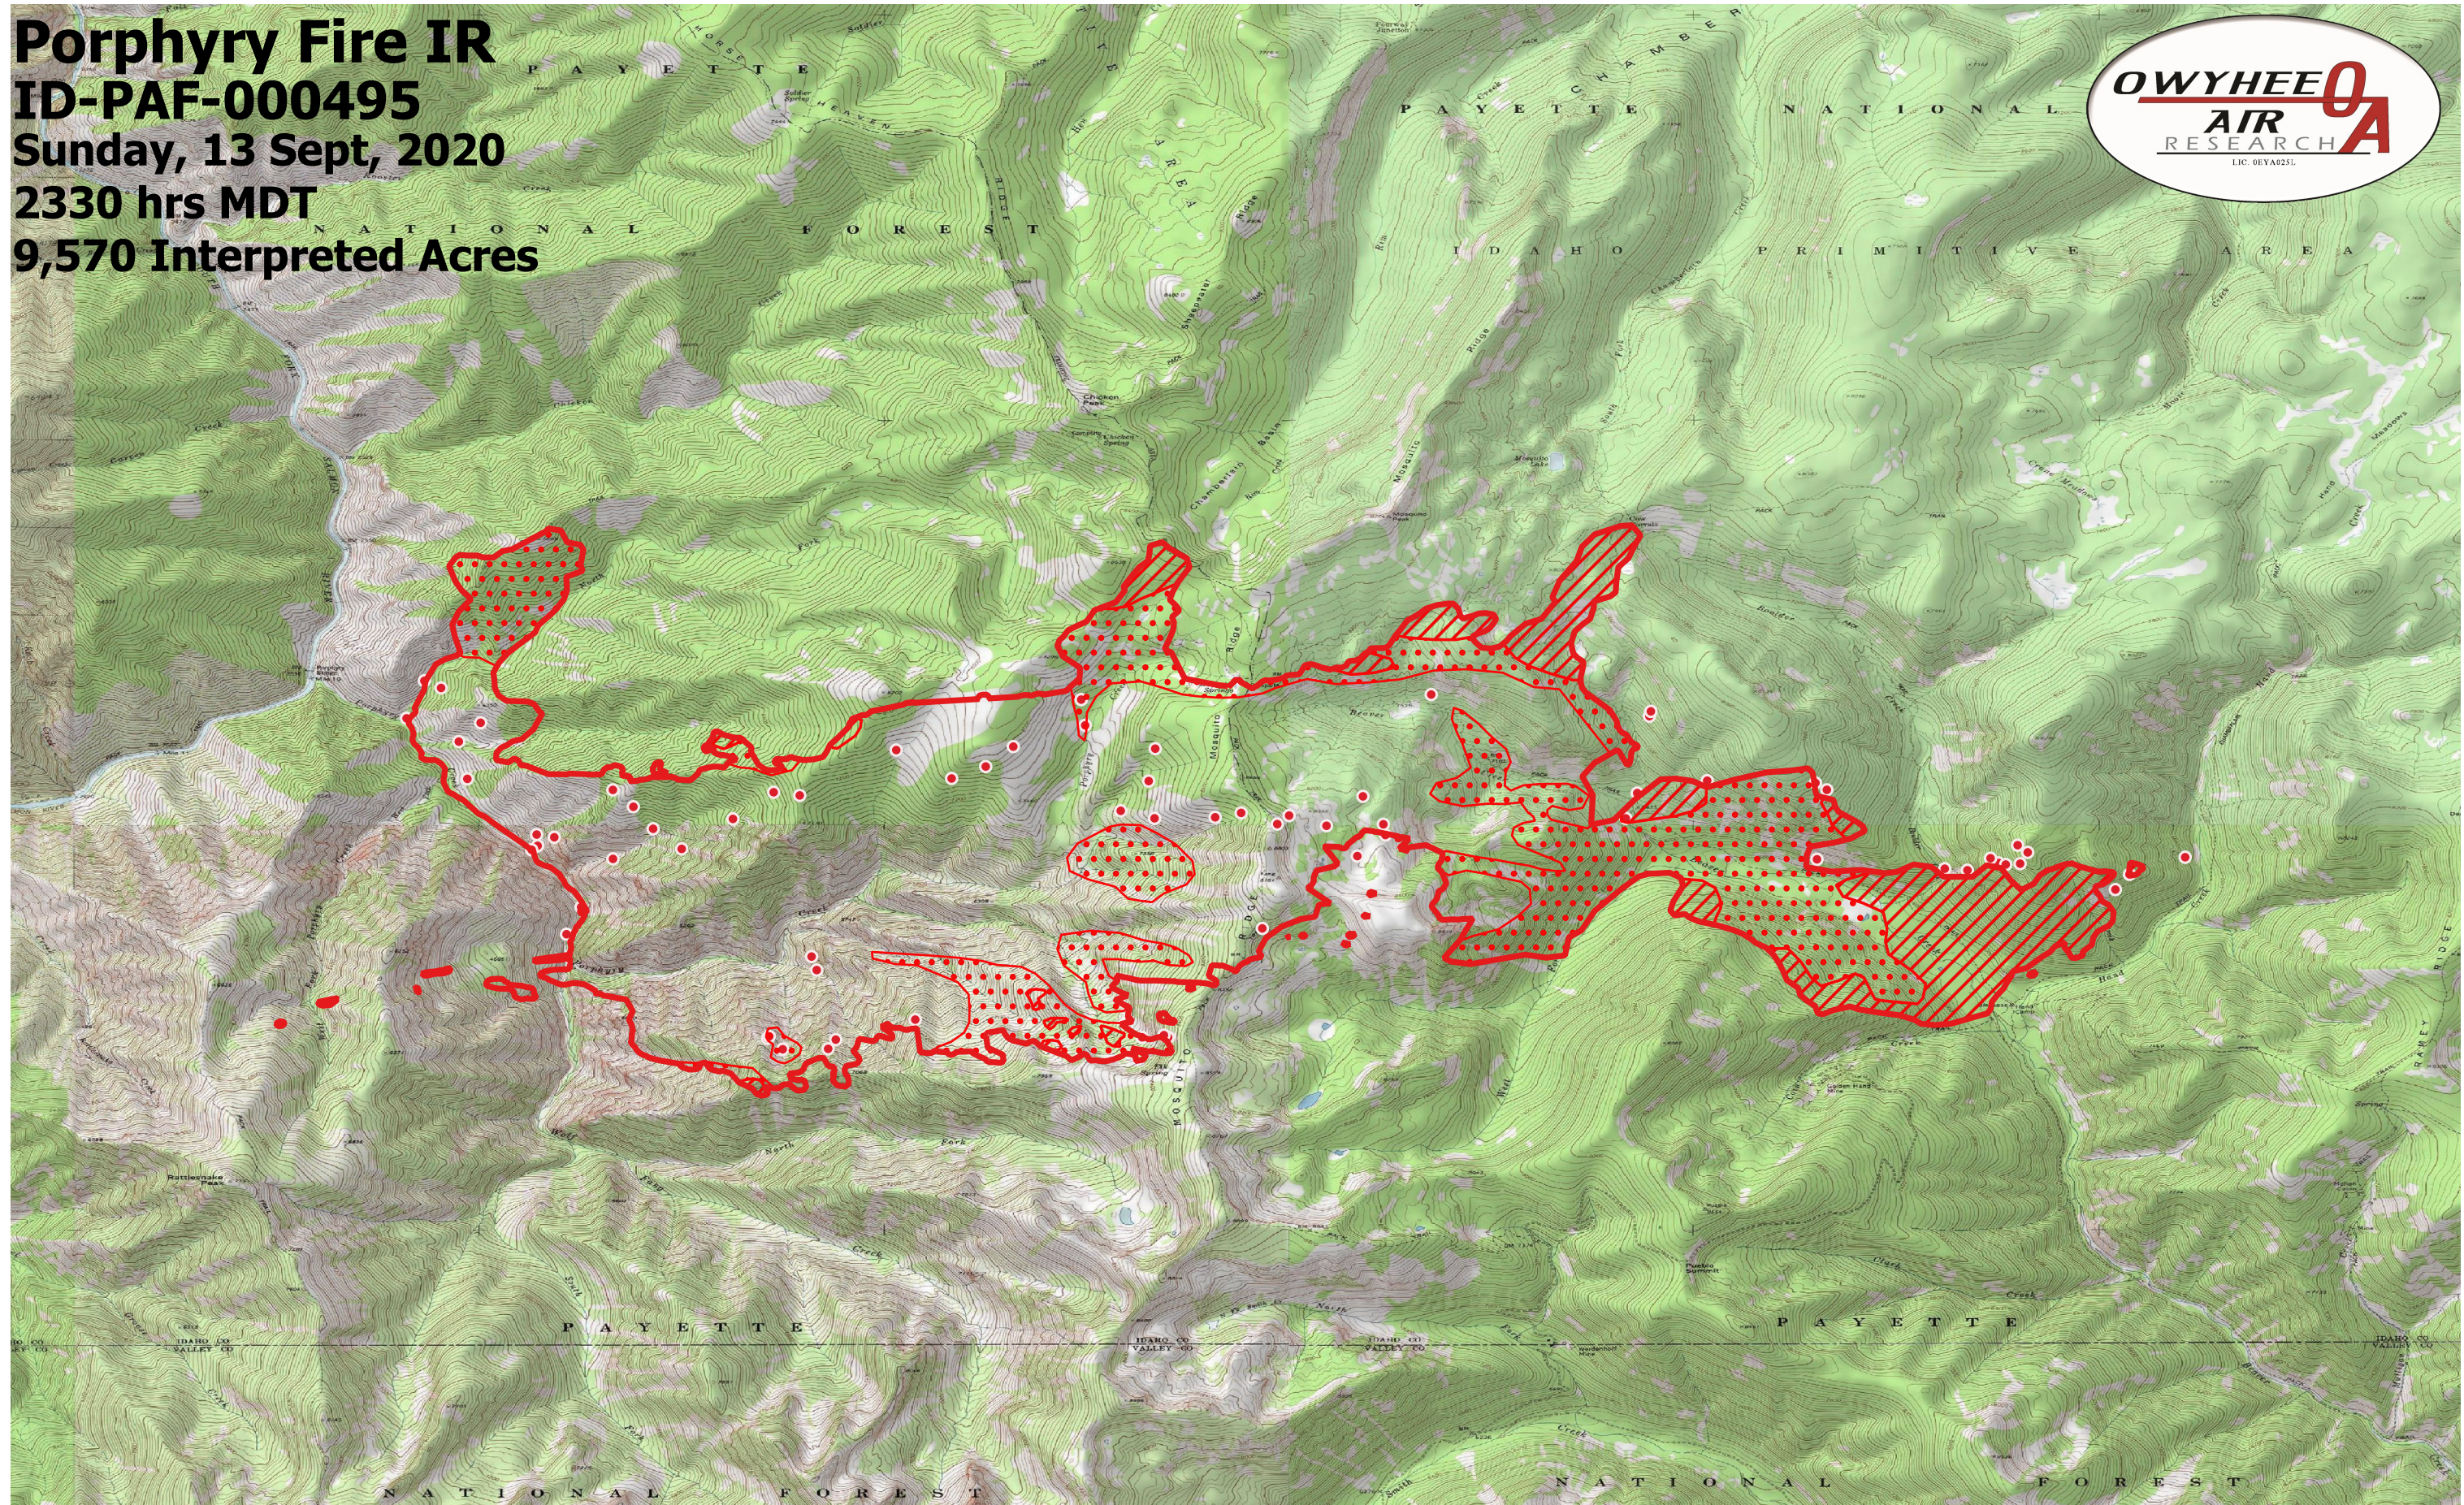

Porphyry Fire IR
ID-PAF-000495
Sunday, 13 Sept, 2020
2330 hrs MDT
9,570 Interpreted Acres

- Legend**
- Burn Perimeter
 - Intense Heat
 - Scattered Heat
 - Isolated Heat

Scale: 1:60,000

Projection: WGS 84