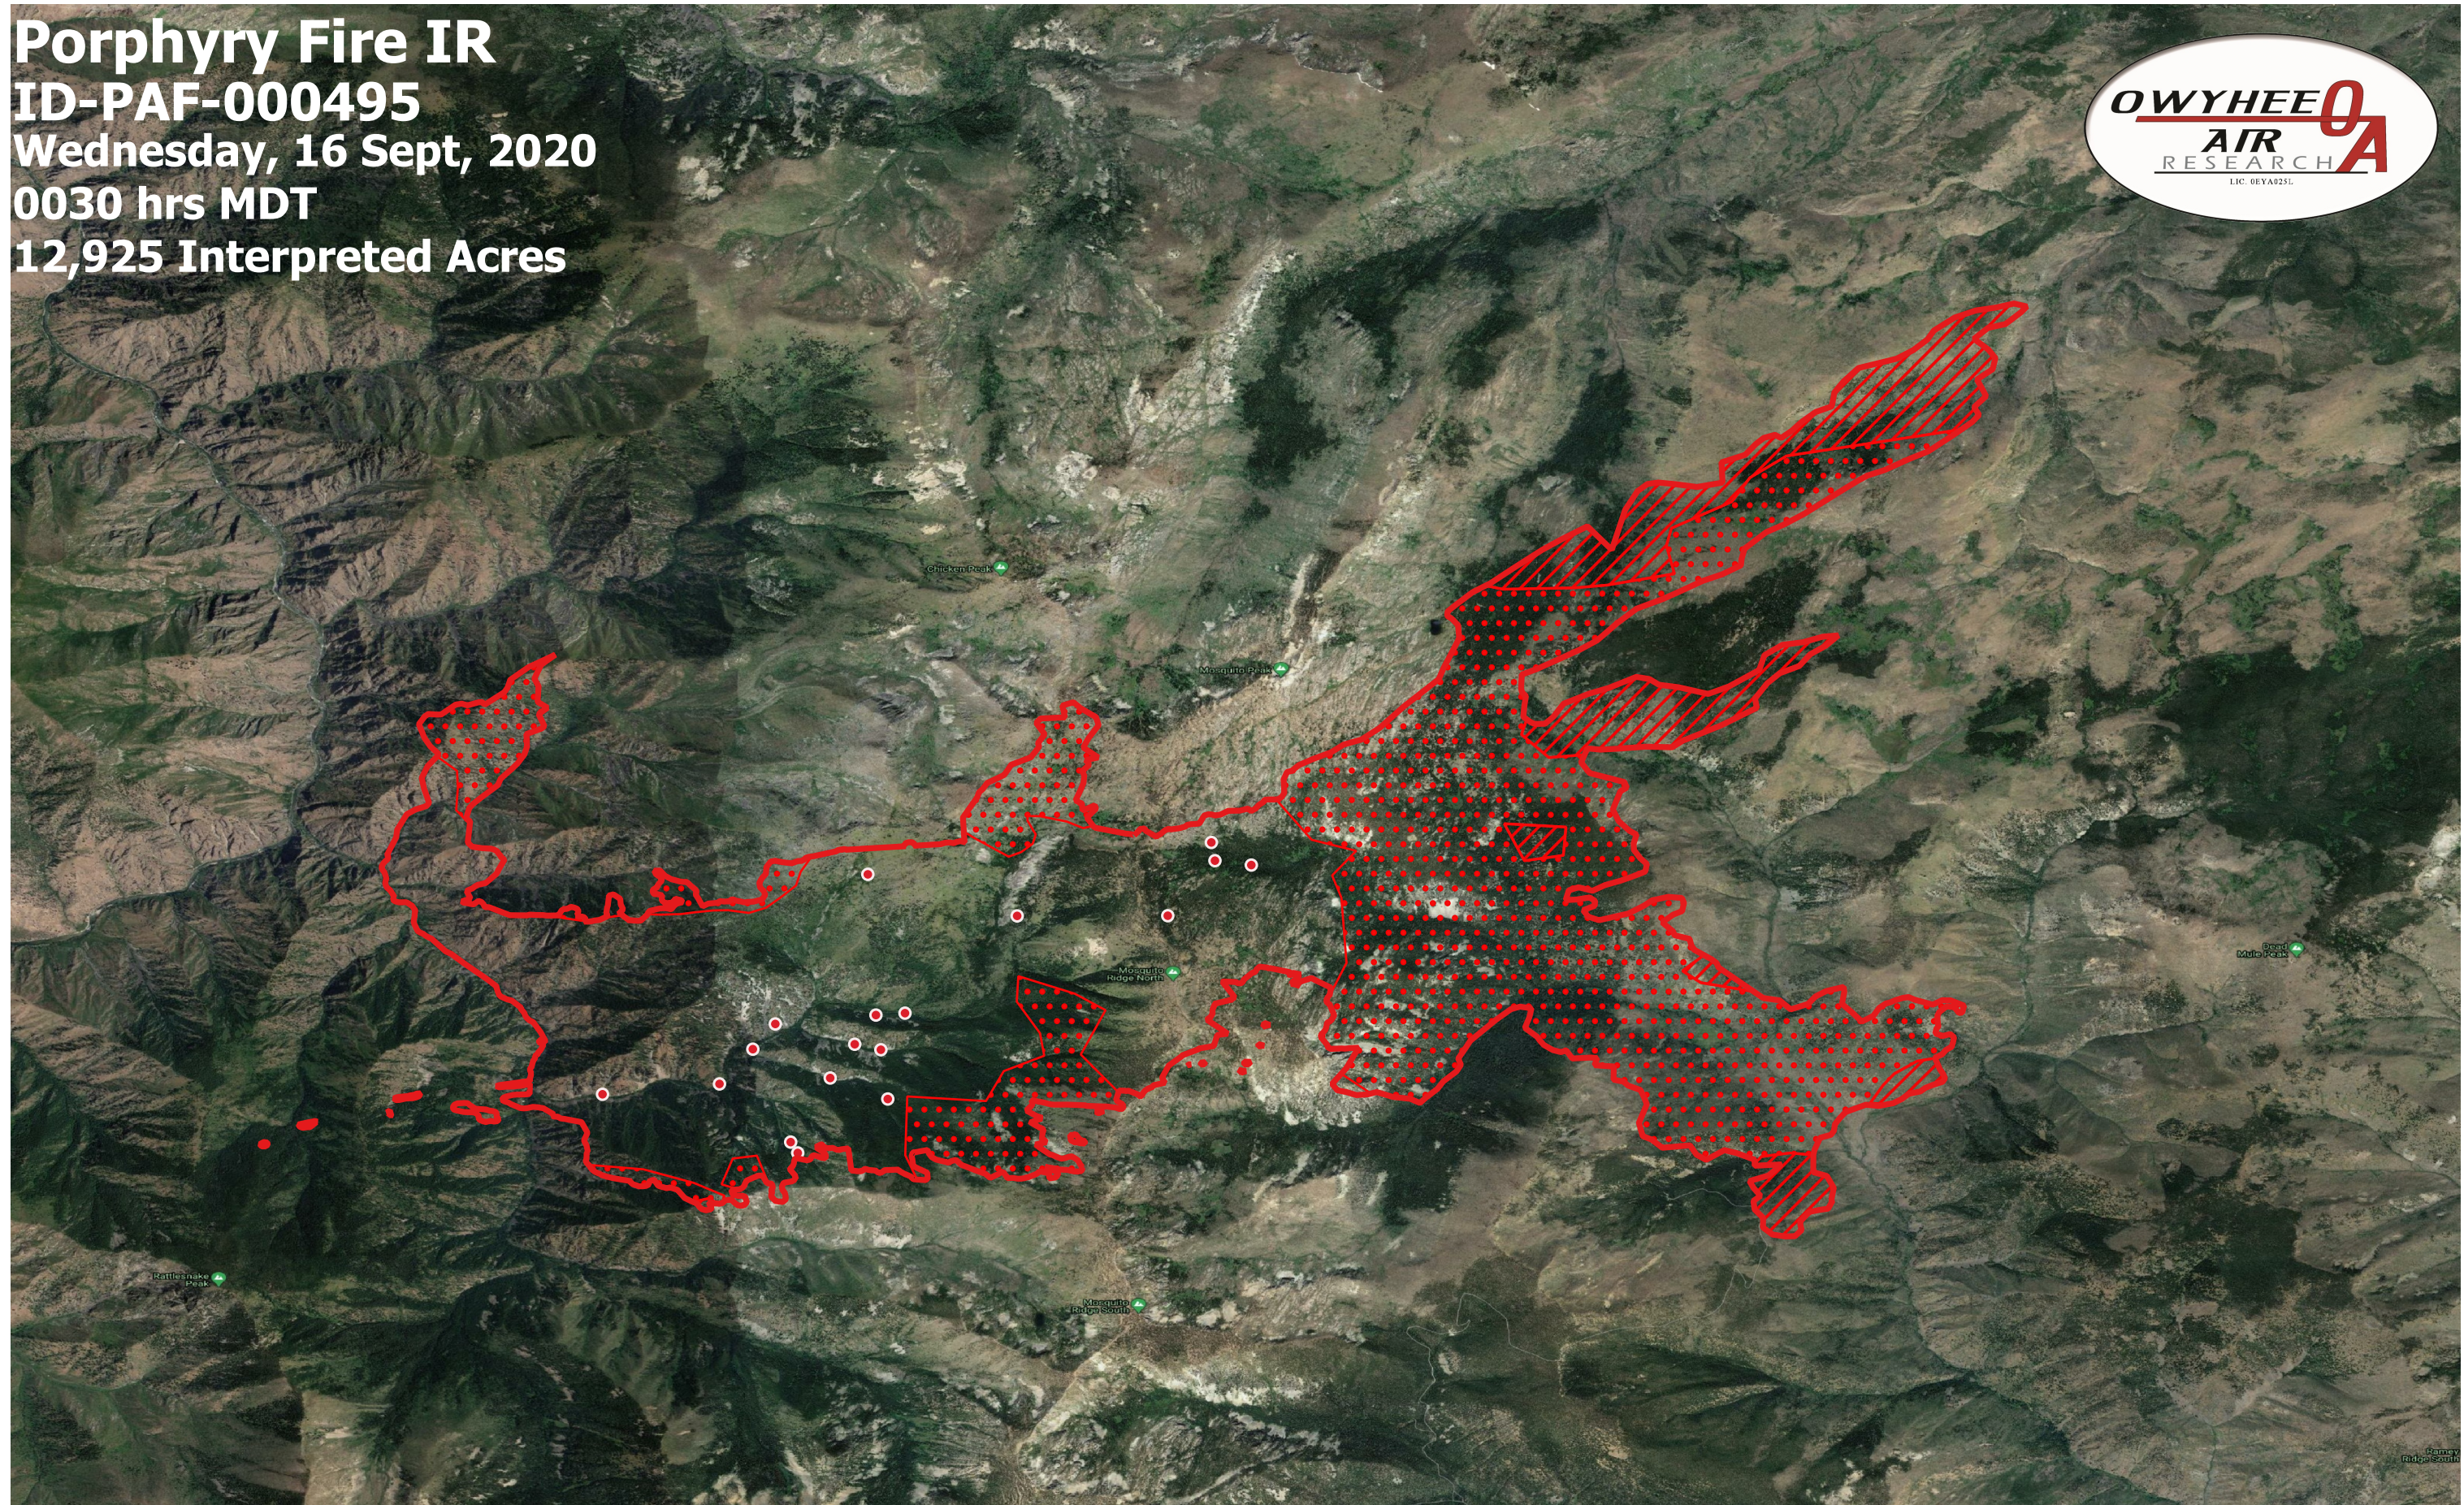

Porphyry Fire IR
ID-PAF-000495
Wednesday, 16 Sept, 2020
0030 hrs MDT
12,925 Interpreted Acres

- Legend**
- Burn Perimeter
 - Intense Heat
 - Scattered Heat
 - Isolated Heat

Scale: 1:65,000
Projection: WGS 84
Produced by Owyhee Air Research, Inc.
IR Interpreter: C. Merriman
fire@owyheeair.com (208) 442-5405