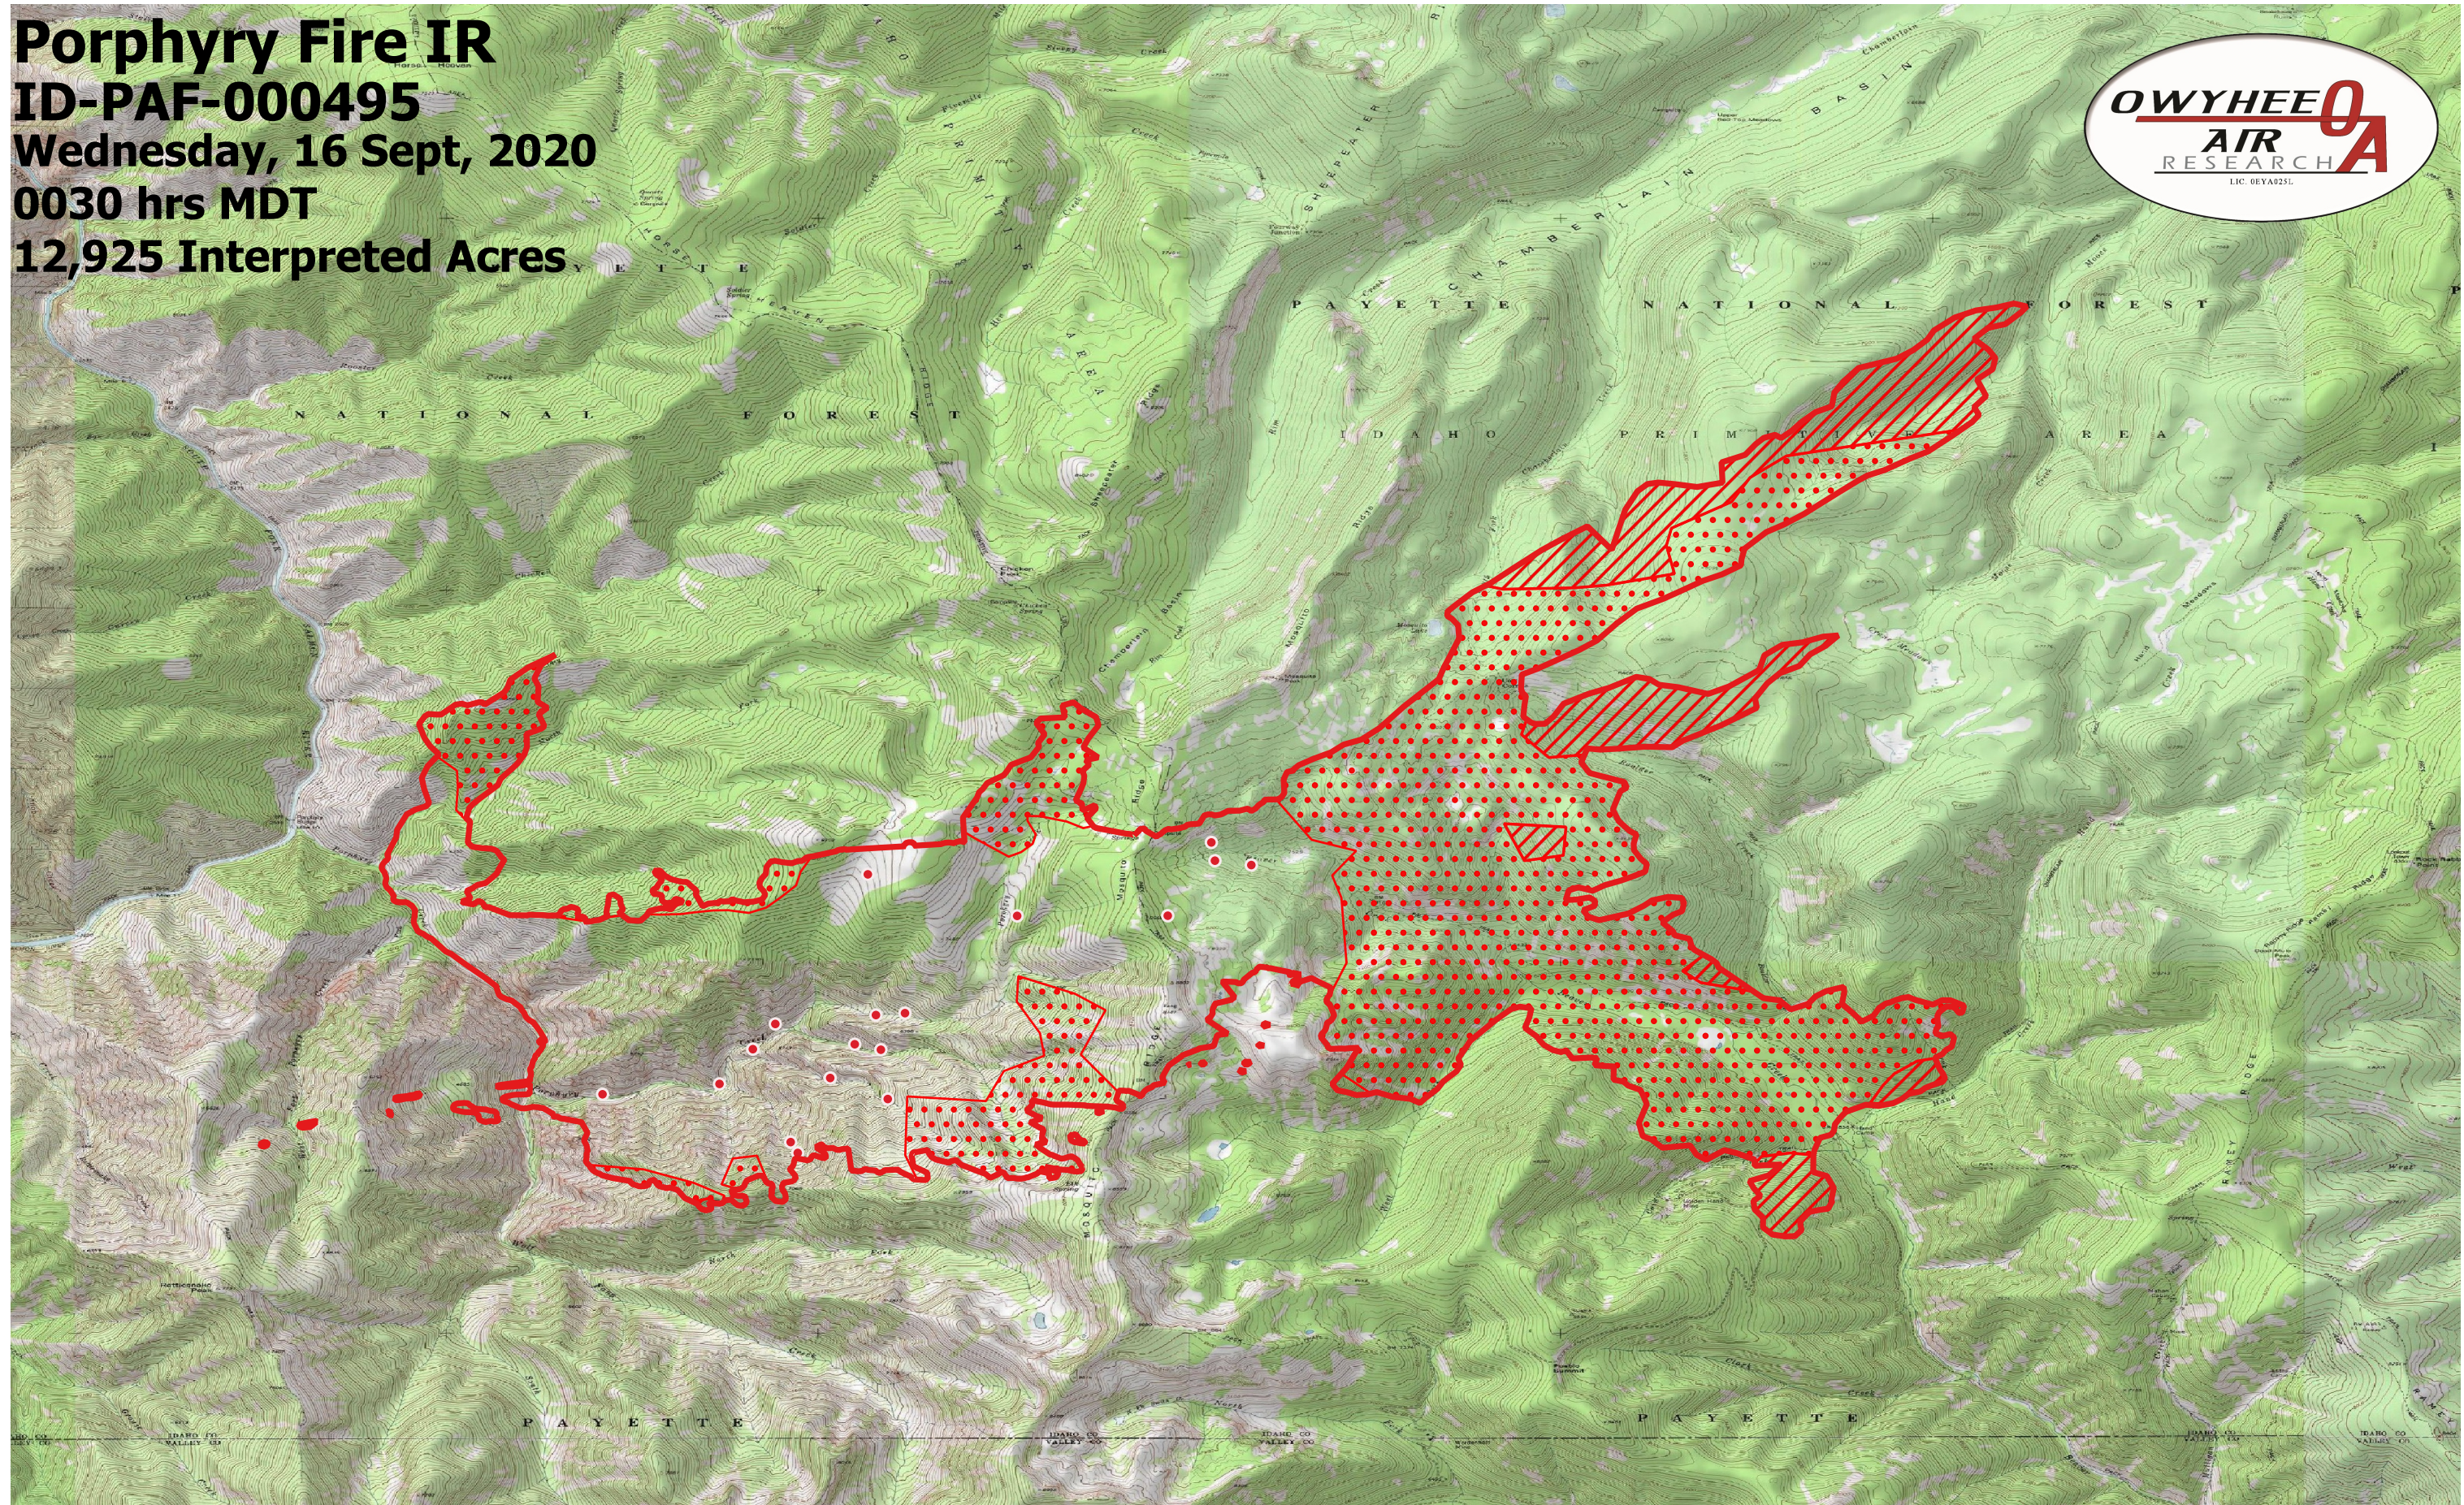

Porphyry Fire IR
ID-PAF-000495
Wednesday, 16 Sept, 2020
0030 hrs MDT
12,925 Interpreted Acres

- Legend**
- Burn Perimeter
 - Intense Heat
 - Scattered Heat
 - Isolated Heat Features

Scale: 1:65,000
Projection: WGS 84
Produced by Owyhee Air Research, Inc.
IR Interpreter: C. Merriman
fire@owyheear.com (208) 442-5405