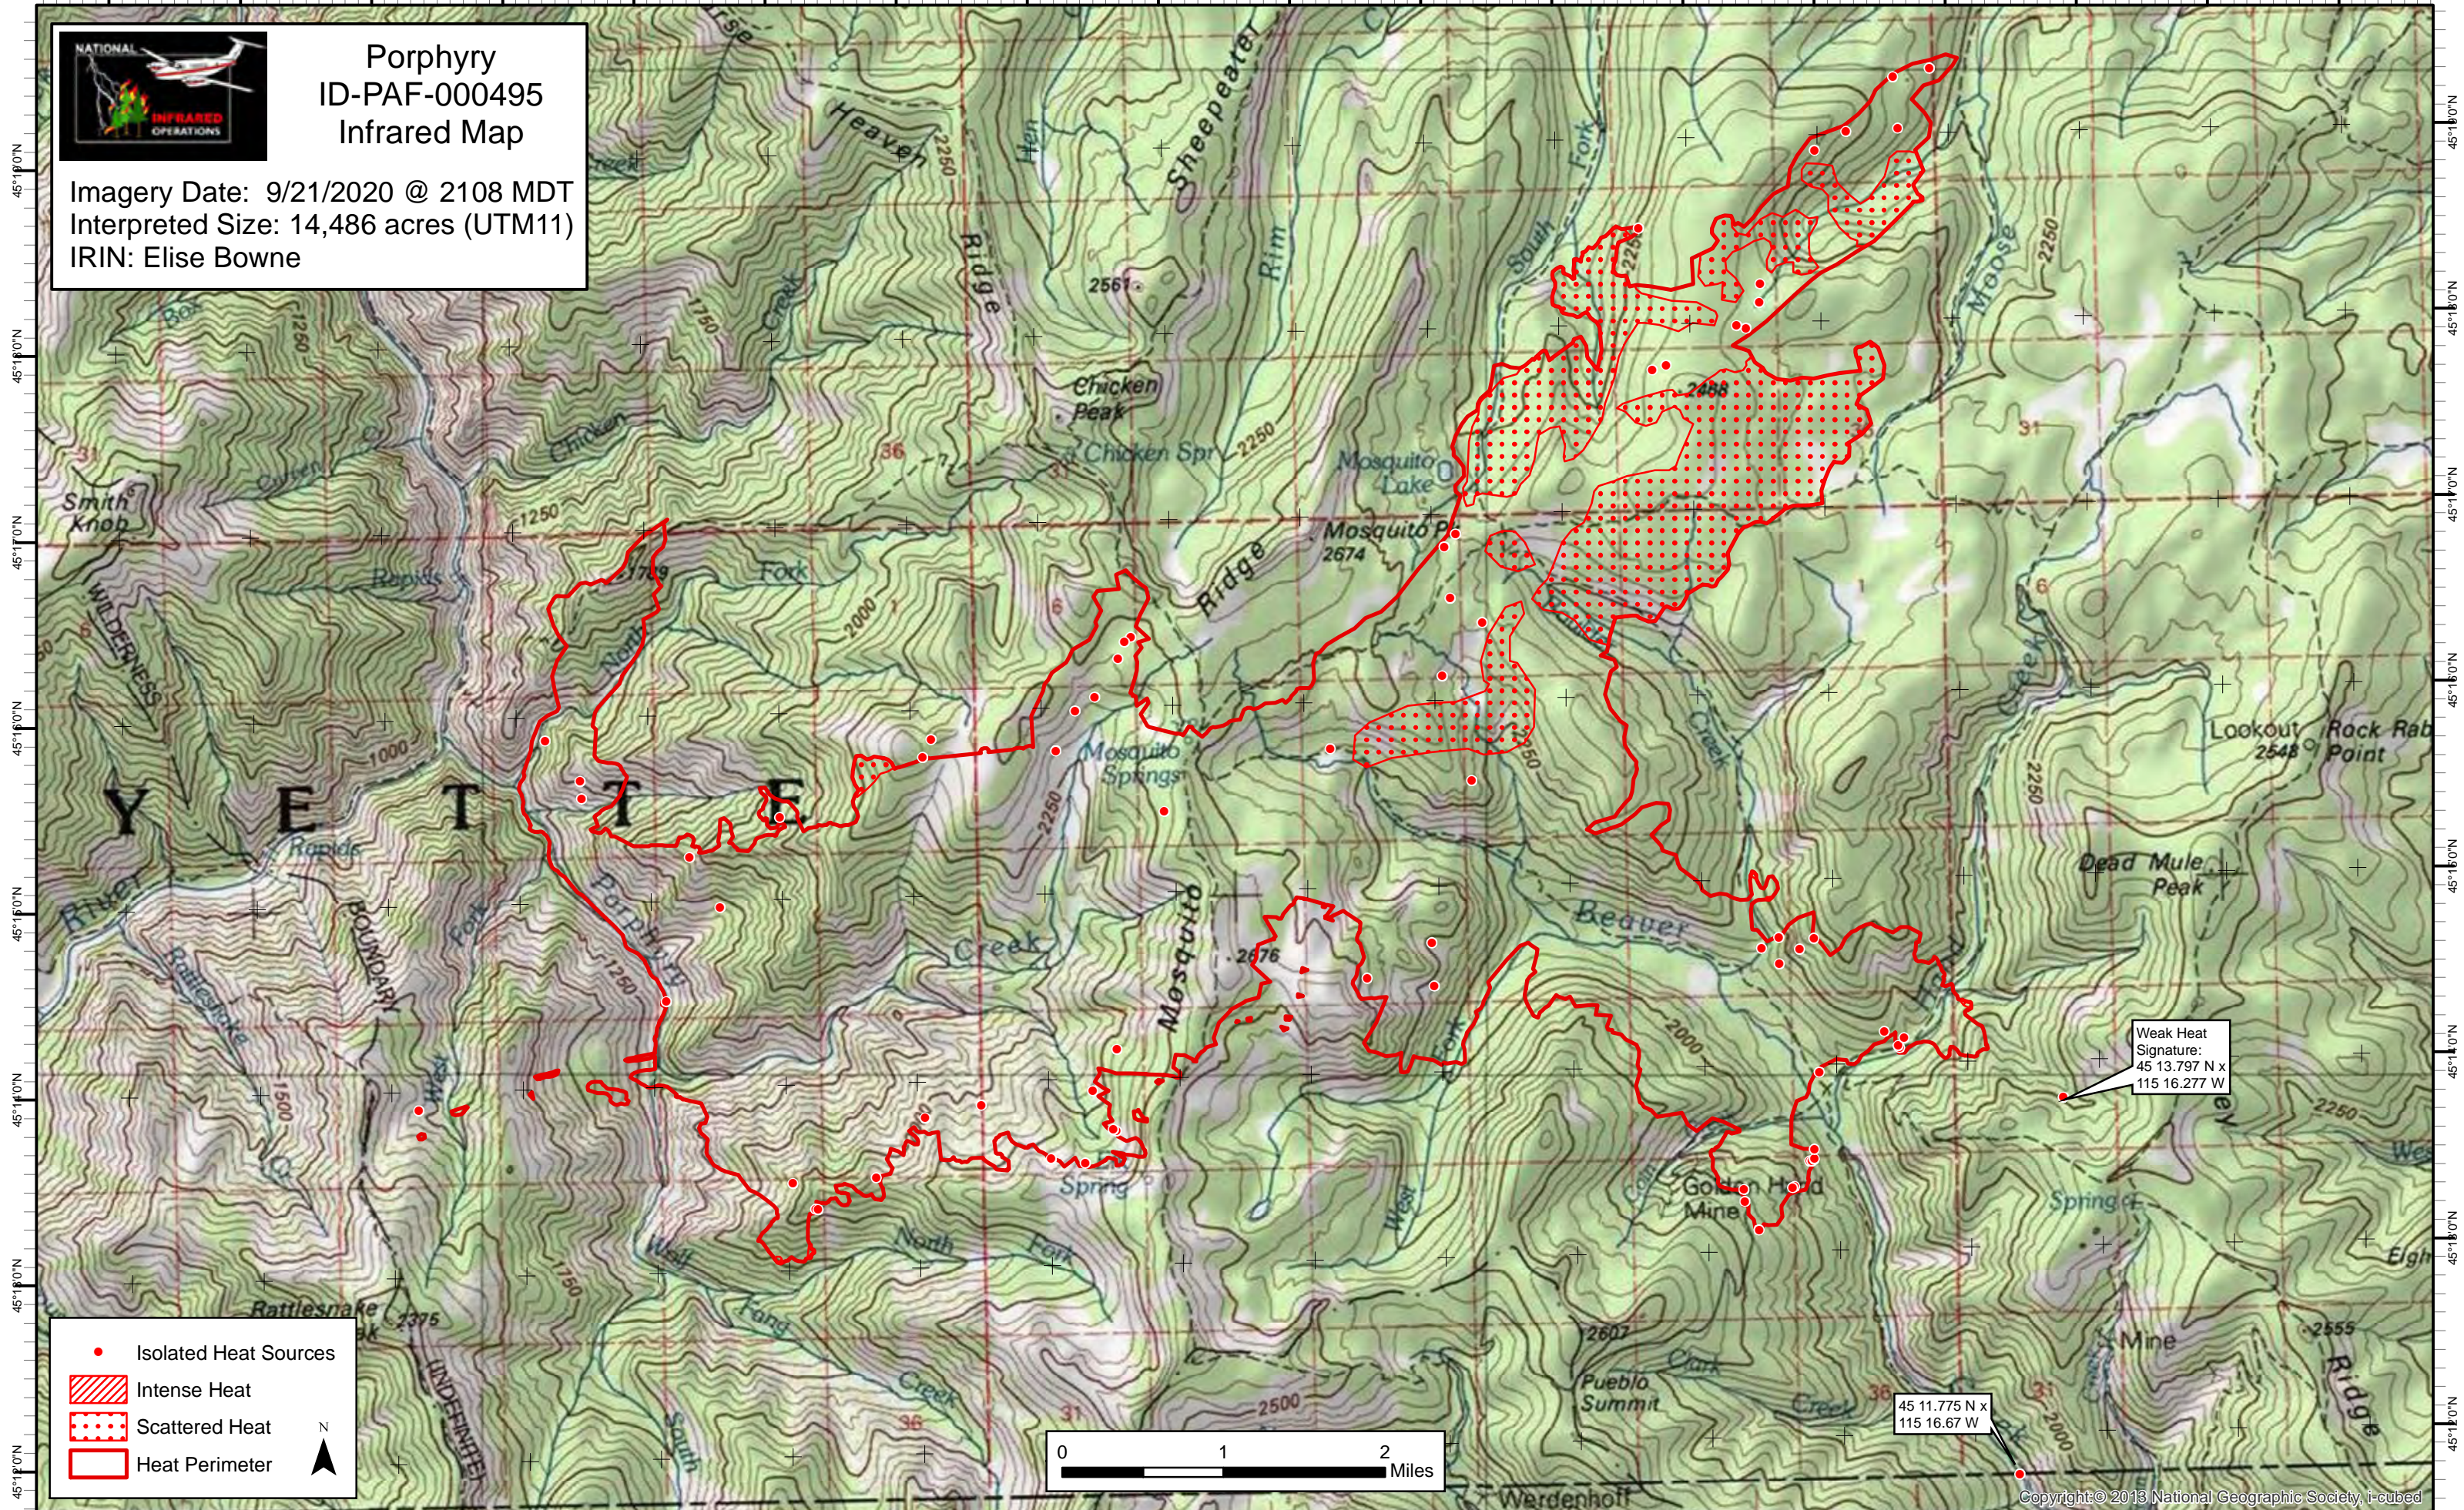

115°31'0"W 115°30'0"W 115°29'0"W 115°28'0"W 115°27'0"W 115°26'0"W 115°26'0"W 115°24'0"W 115°23'0"W 115°22'0"W 115°21'0"W 115°20'0"W 115°20'0"W 115°19'0"W 115°18'0"W 115°17'0"W 115°16'0"W 115°16'0"W 115°14'0"W

# Porphyry ID-PAF-000495 Infrared Map

Imagery Date: 9/21/2020 @ 2108 MDT  
Interpreted Size: 14,486 acres (UTM11)  
IRIN: Elise Bowne

- Isolated Heat Sources
- Intense Heat
- Scattered Heat
- Heat Perimeter

0 1 2 Miles

Weak Heat  
Signature:  
45 13.797 N x  
115 16.277 W

45 11.775 N x  
115 16.67 W