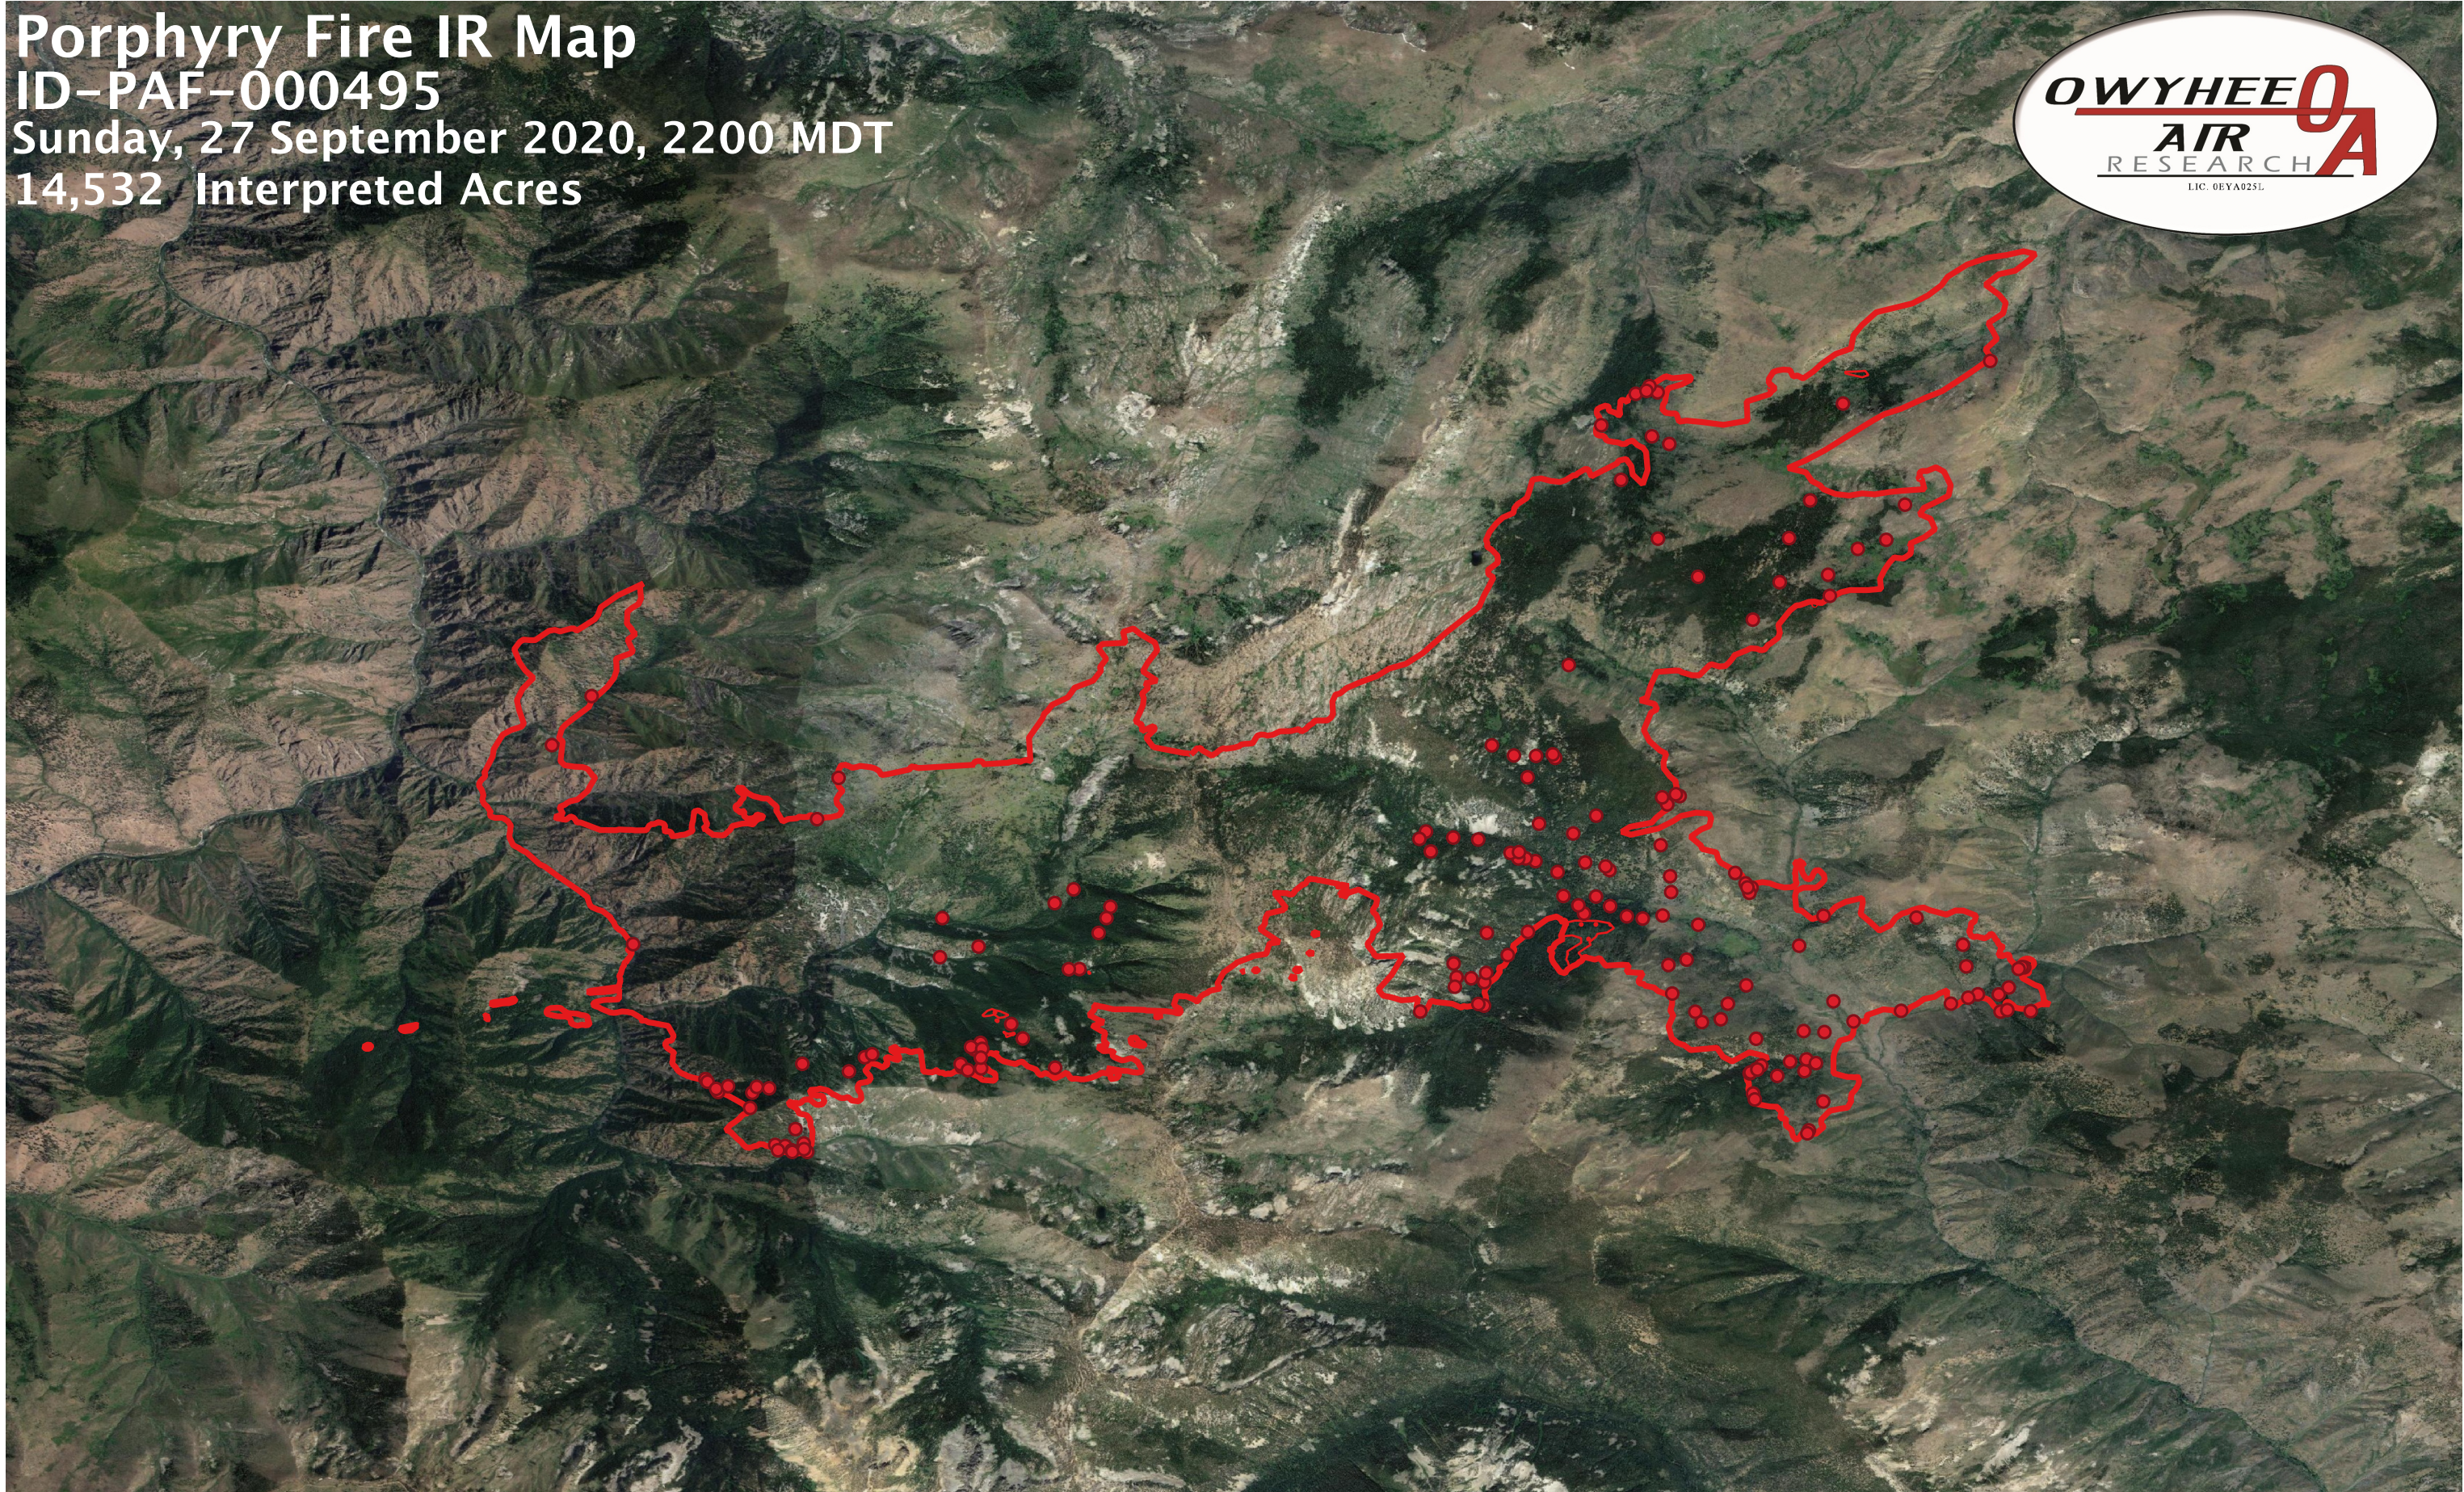

# Porphyry Fire IR Map

ID-PAF-000495

Sunday, 27 September 2020, 2200 MDT

14,532 Interpreted Acres

## Legend

- IR Isolated Heat
- ▭ Burn Perimeter
- ▭ IR Scattered Heat

Scale: 1:40,000

Projection: WGS 84

Produced by Owyhee Air Research, Inc.

IR Interpreter: C. Holley

fire@owyheear.com (208) 442-5405