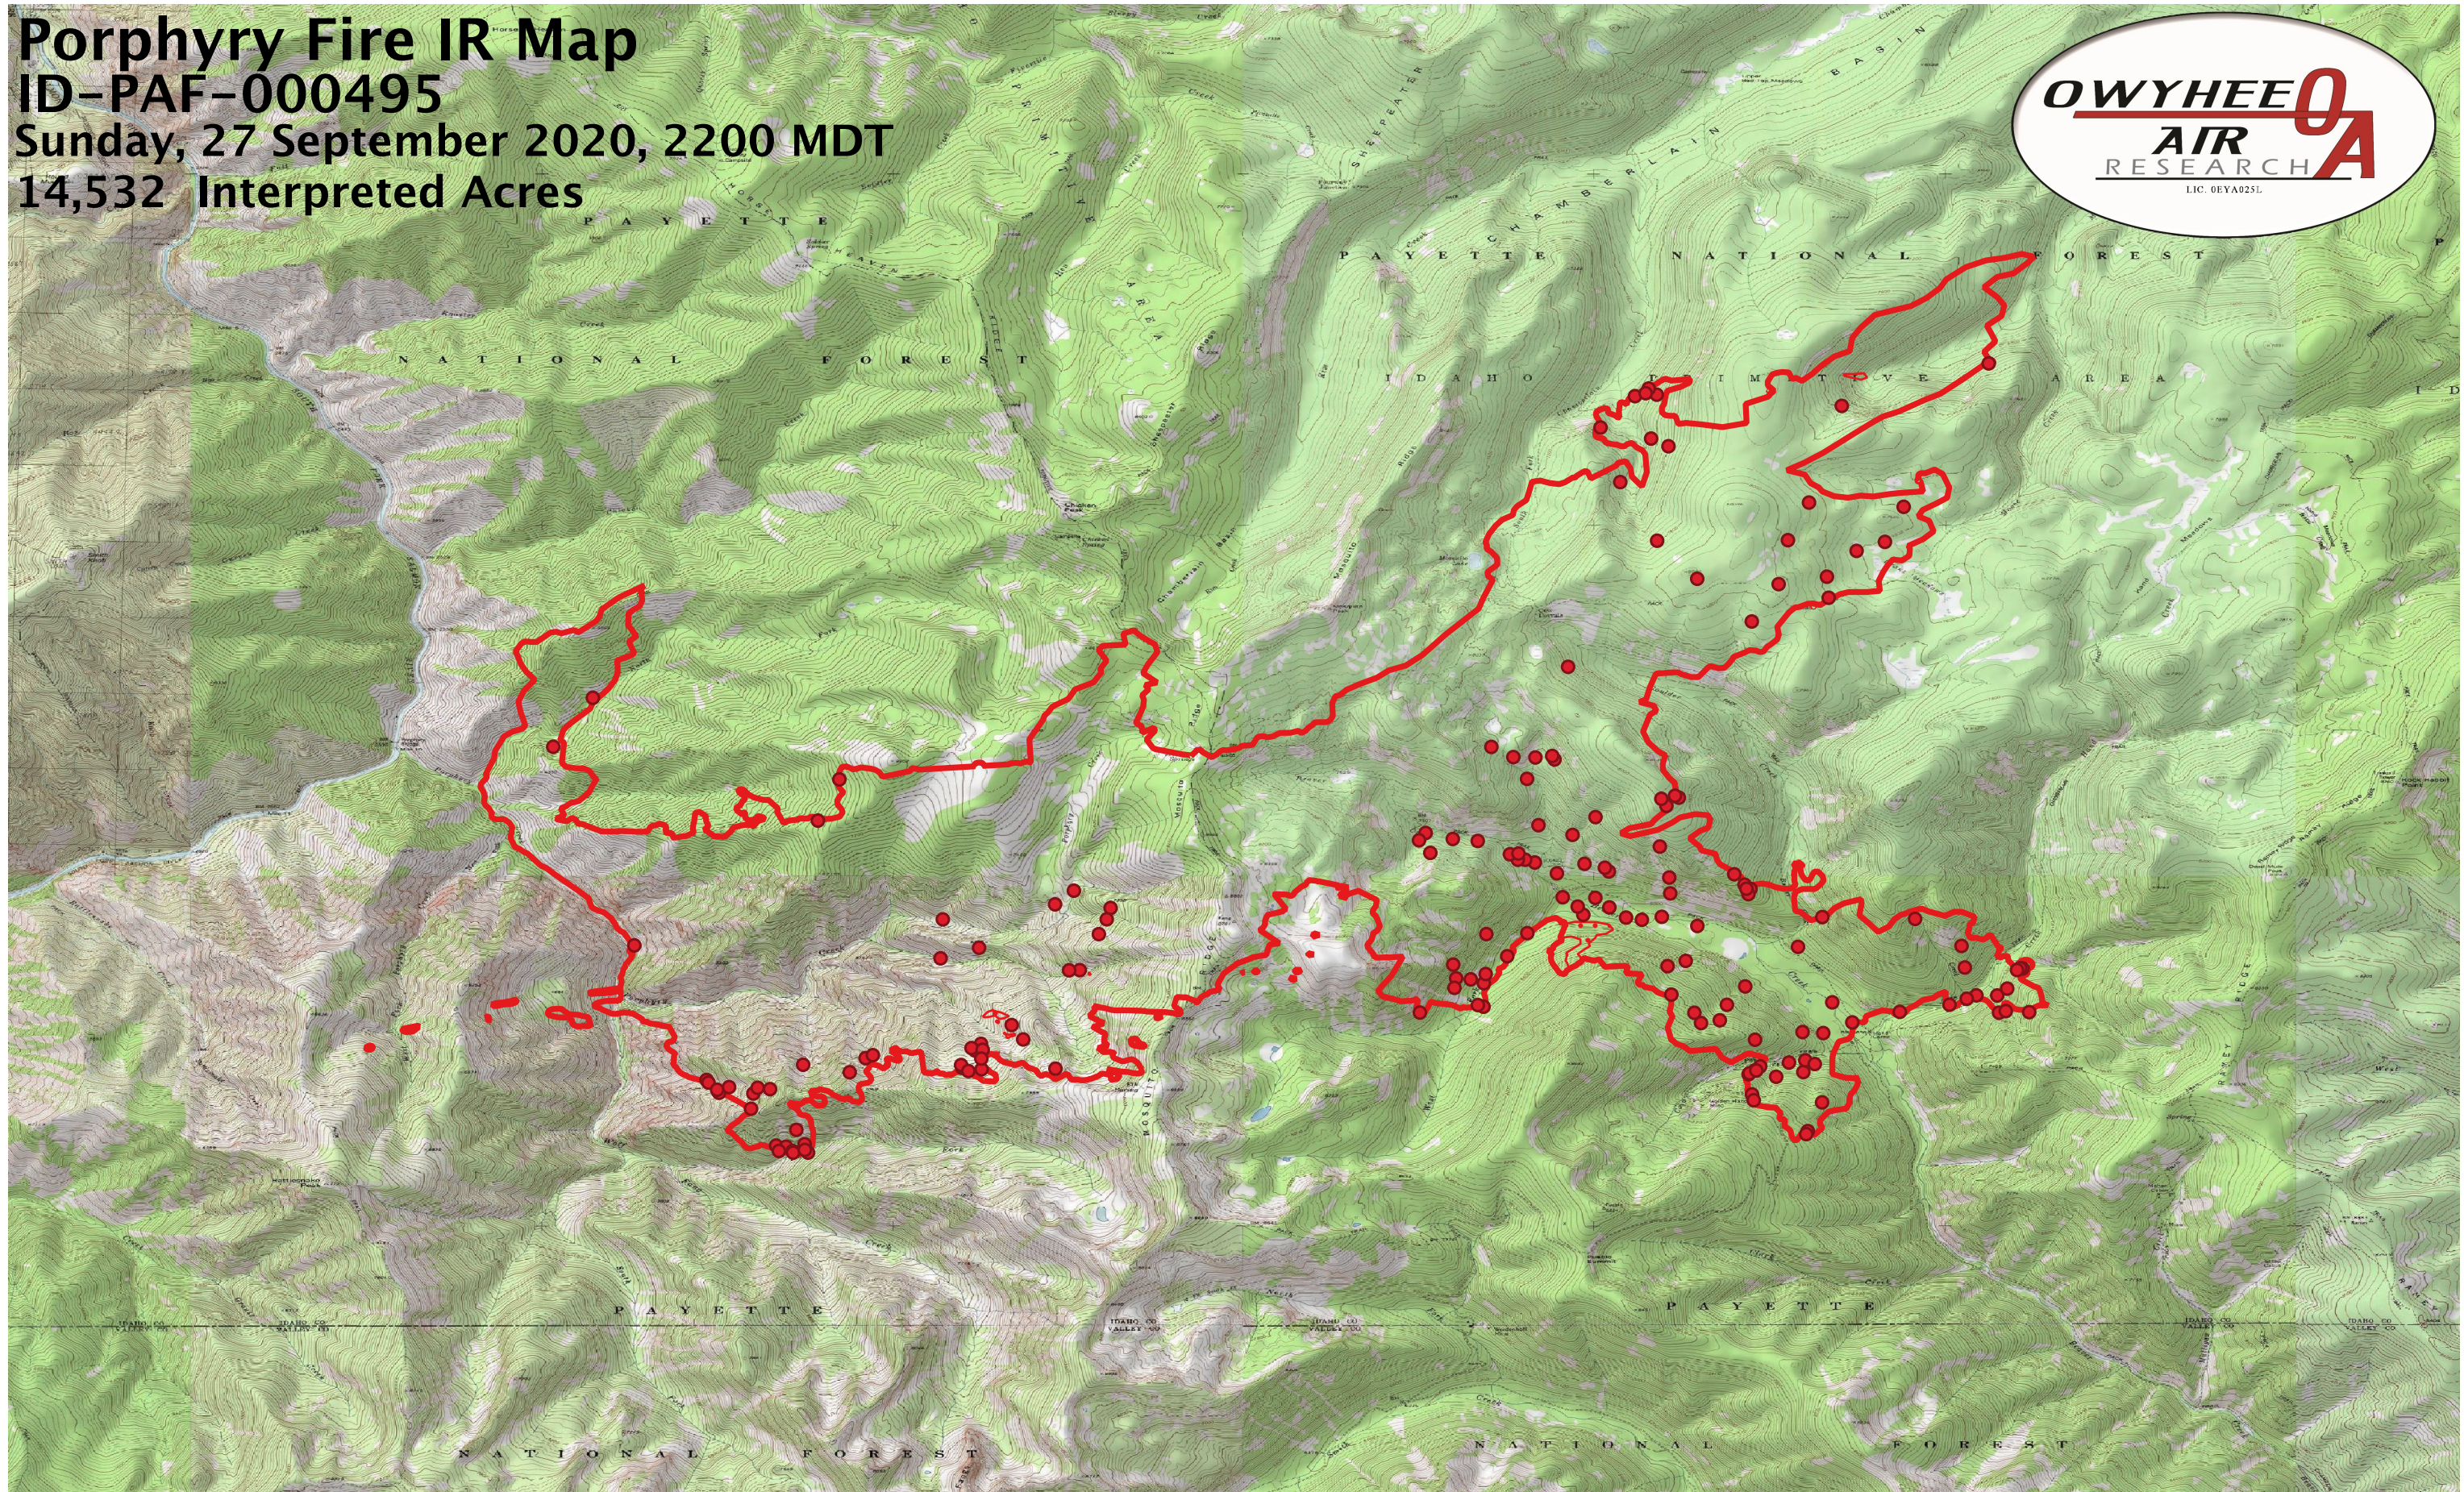

Porphyry Fire IR Map

ID-PAF-000495

Sunday, 27 September 2020, 2200 MDT

14,532 Interpreted Acres

Legend

- IR Isolated Heat
- ▭ Burn Perimeter
- ▭ IR Scattered Heat

Scale: 1:40,000

Projection: WGS 84