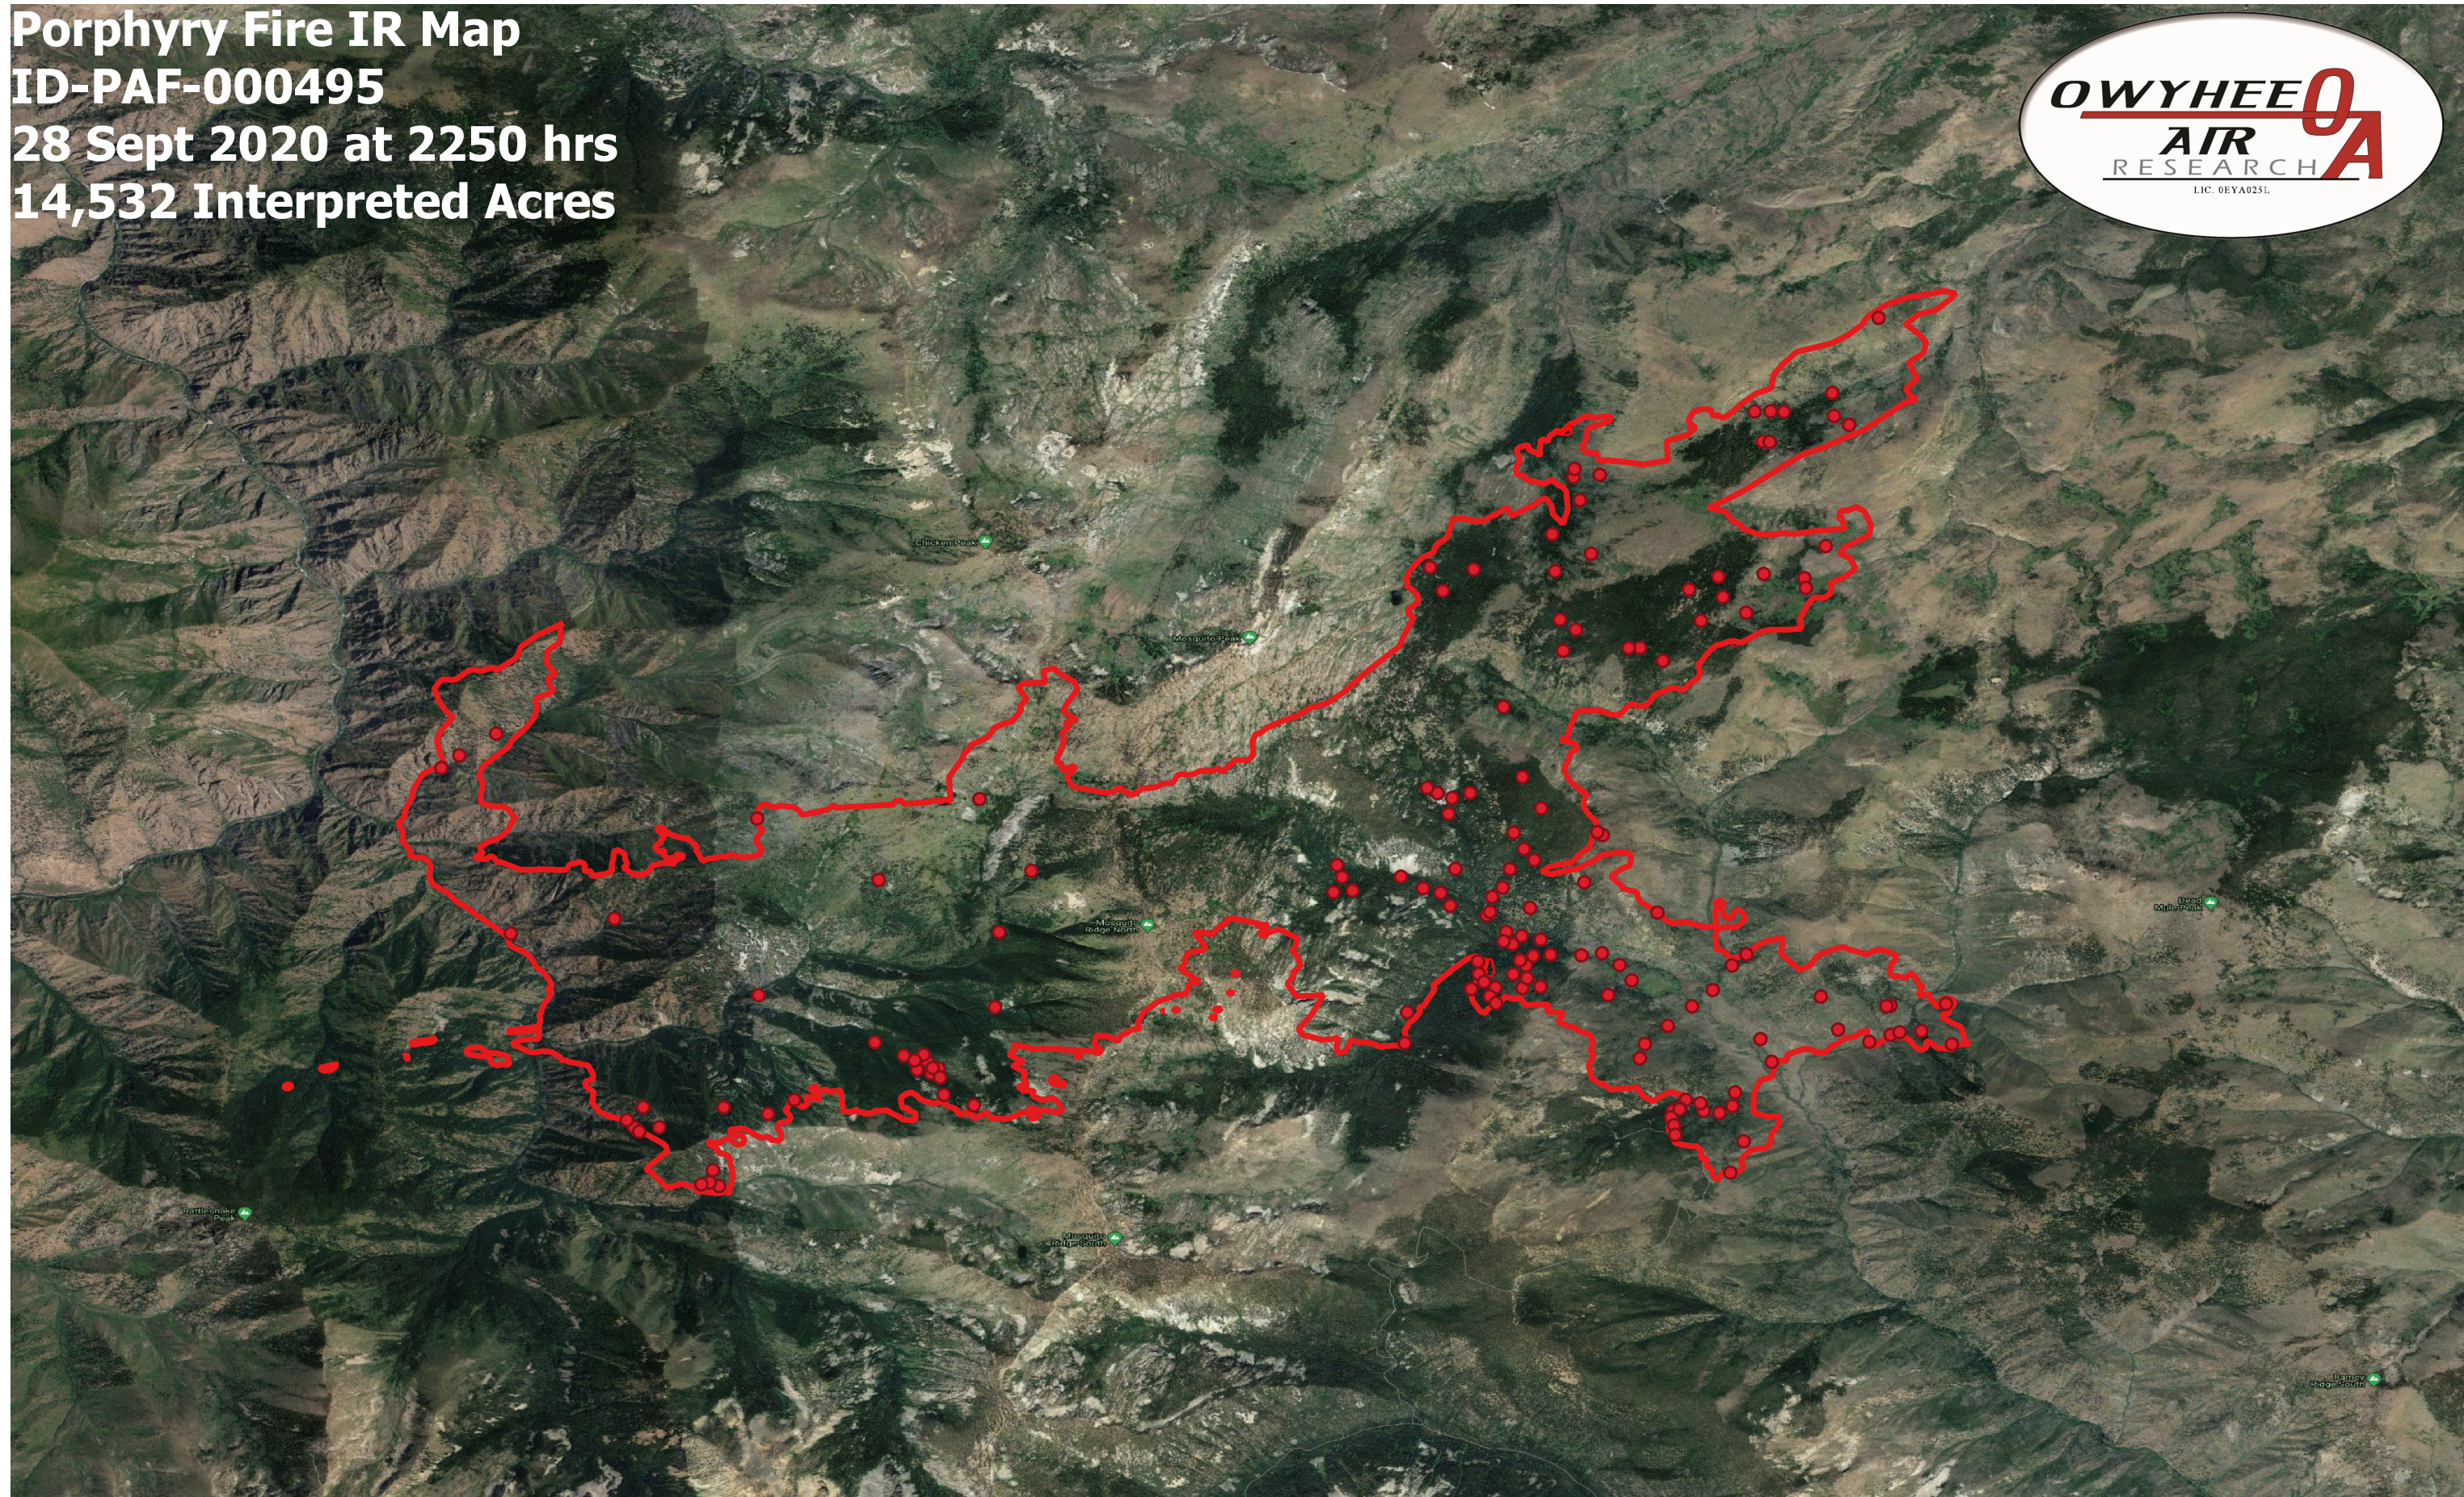

Porphyry Fire IR Map
ID-PAF-000495
28 Sept 2020 at 2250 hrs
14,532 Interpreted Acres

- Legend**
- Burn Perimeter
 - Scattered Heat
 - Intense Heat
 - Isolated Heat

Scale: 1:40,000
Projection: WGS 84
Produced by Owyhee Air Research, Inc.
IR Interpreter: Courtney Holley
fire@owyheeair.com (208) 442-5405