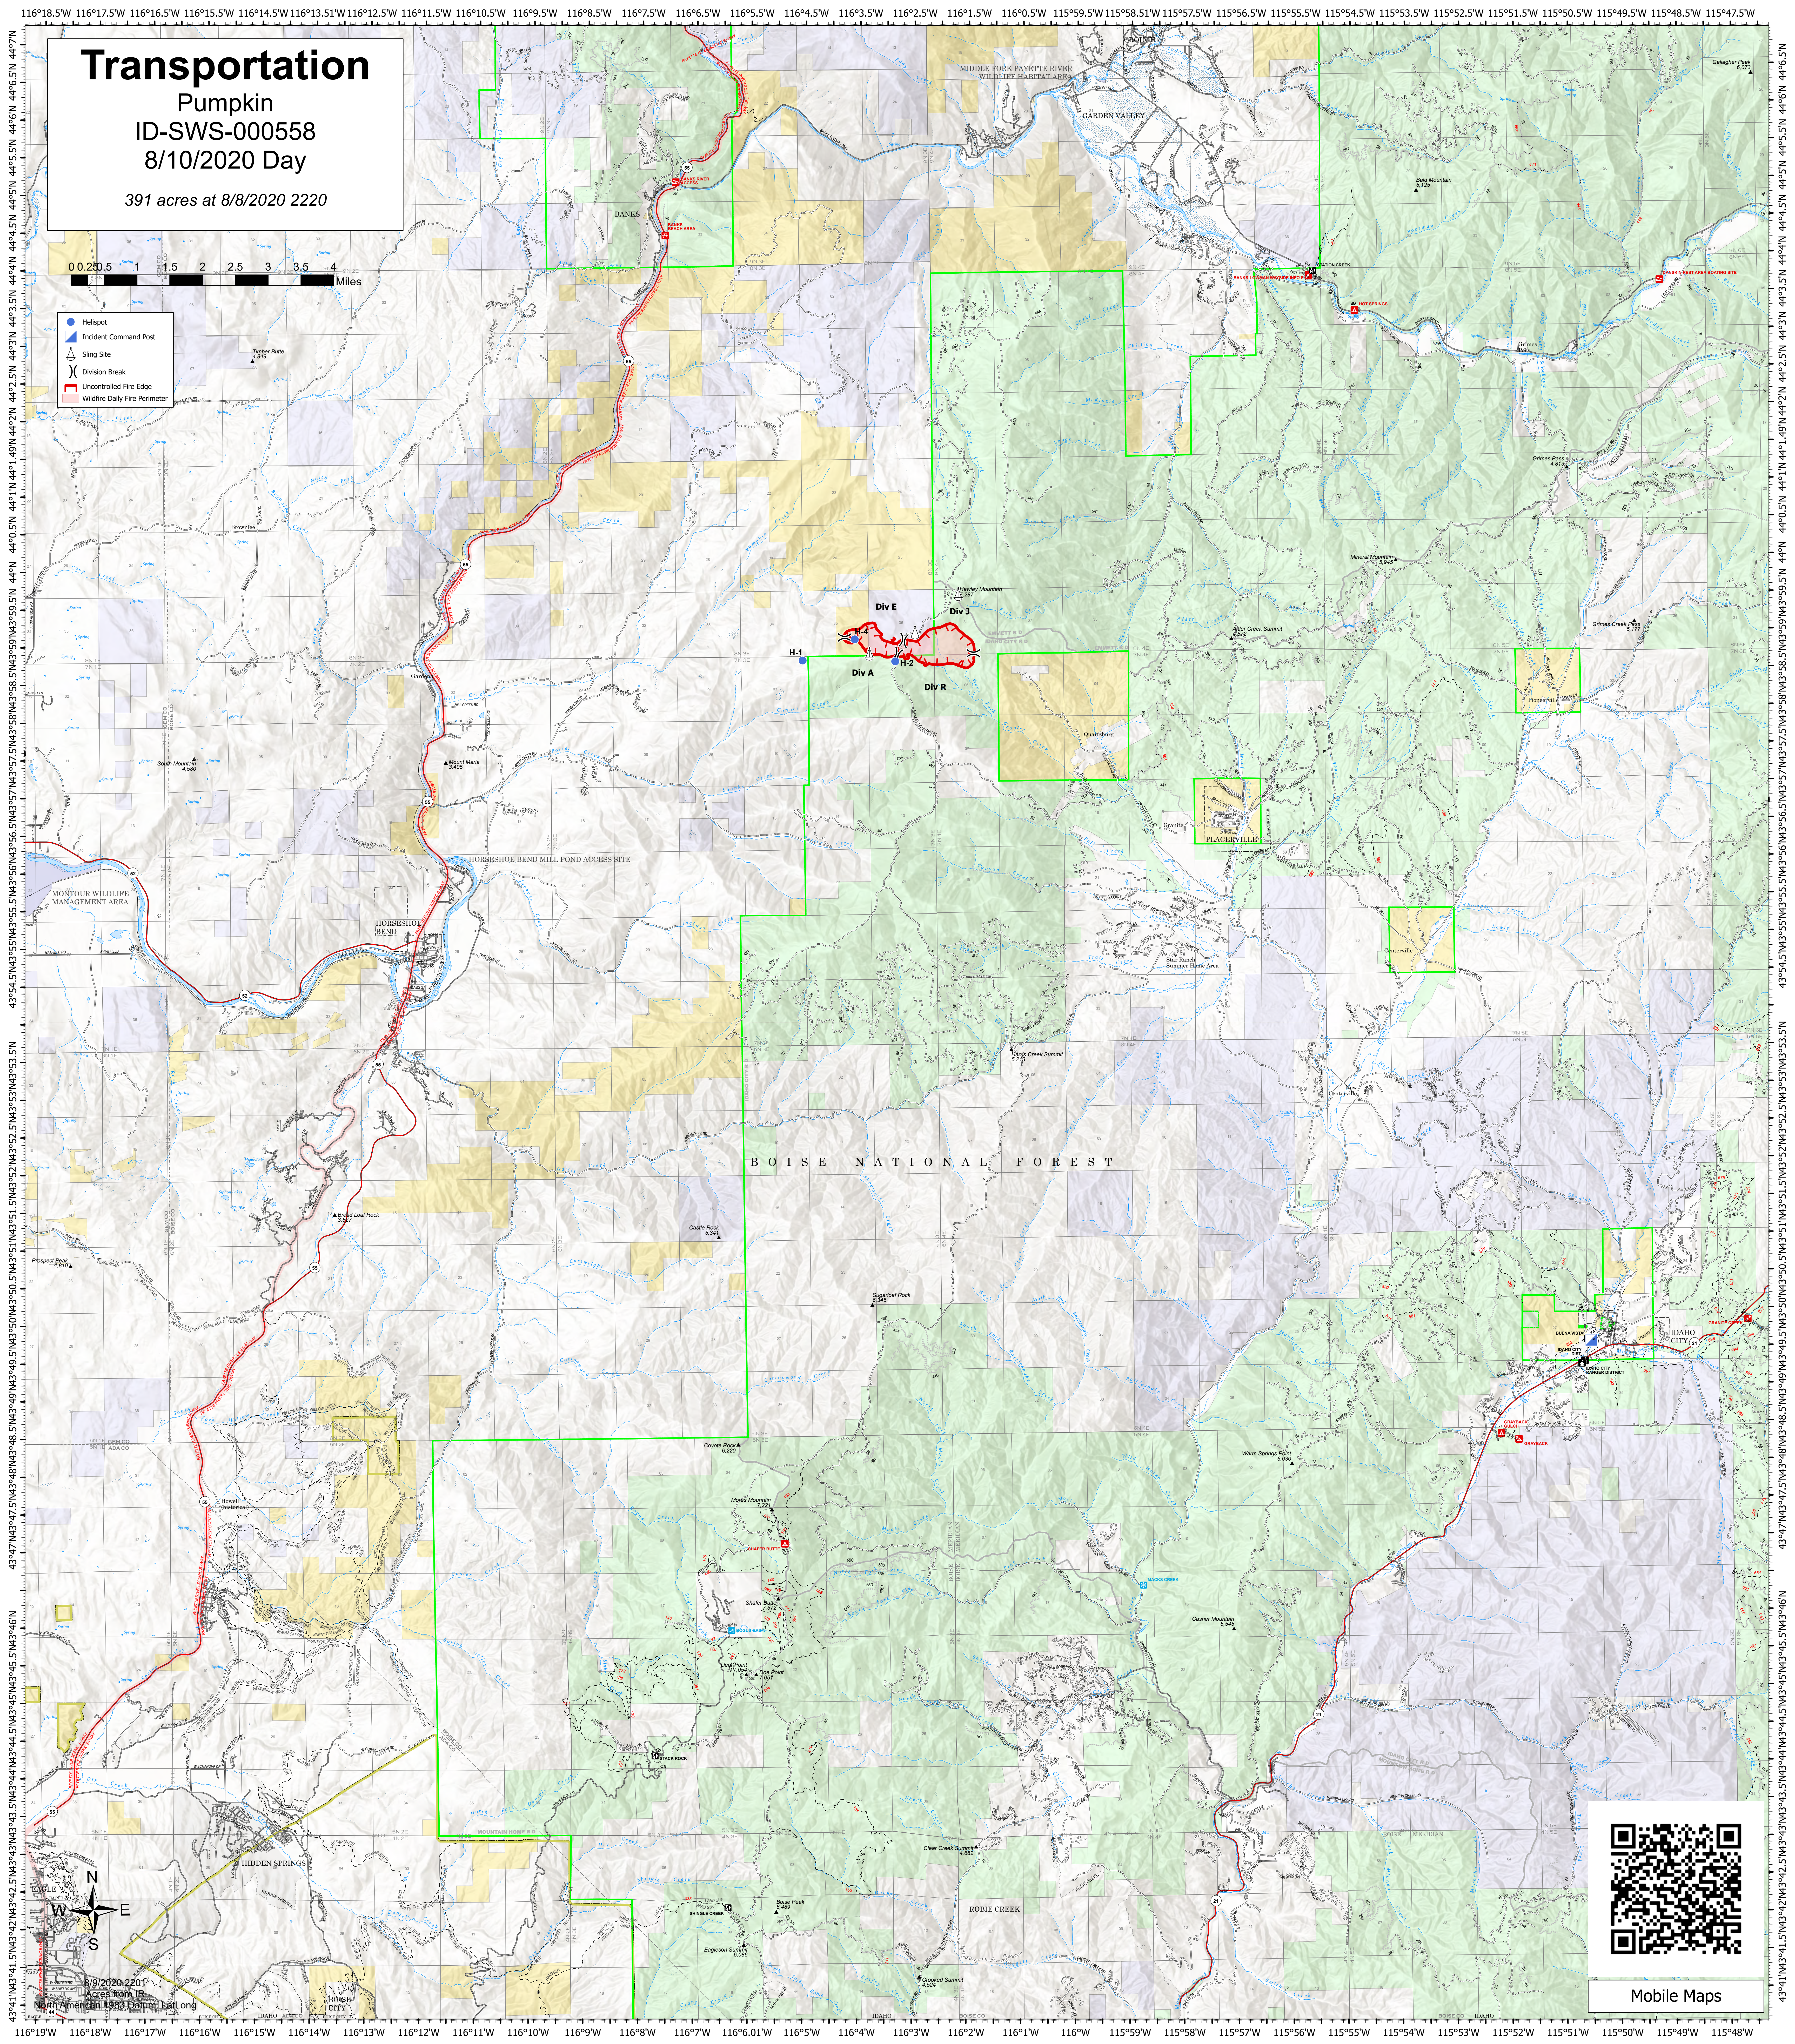

Transportation

Pumpkin
ID-SWS-000558
8/10/2020 Day

391 acres at 8/8/2020 2220

- Helispot
- Incident Command Post
- Sling Site
- Division Break
- Uncontrolled Fire Edge
- Wildfire Daily Fire Perimeter

Mobile Maps