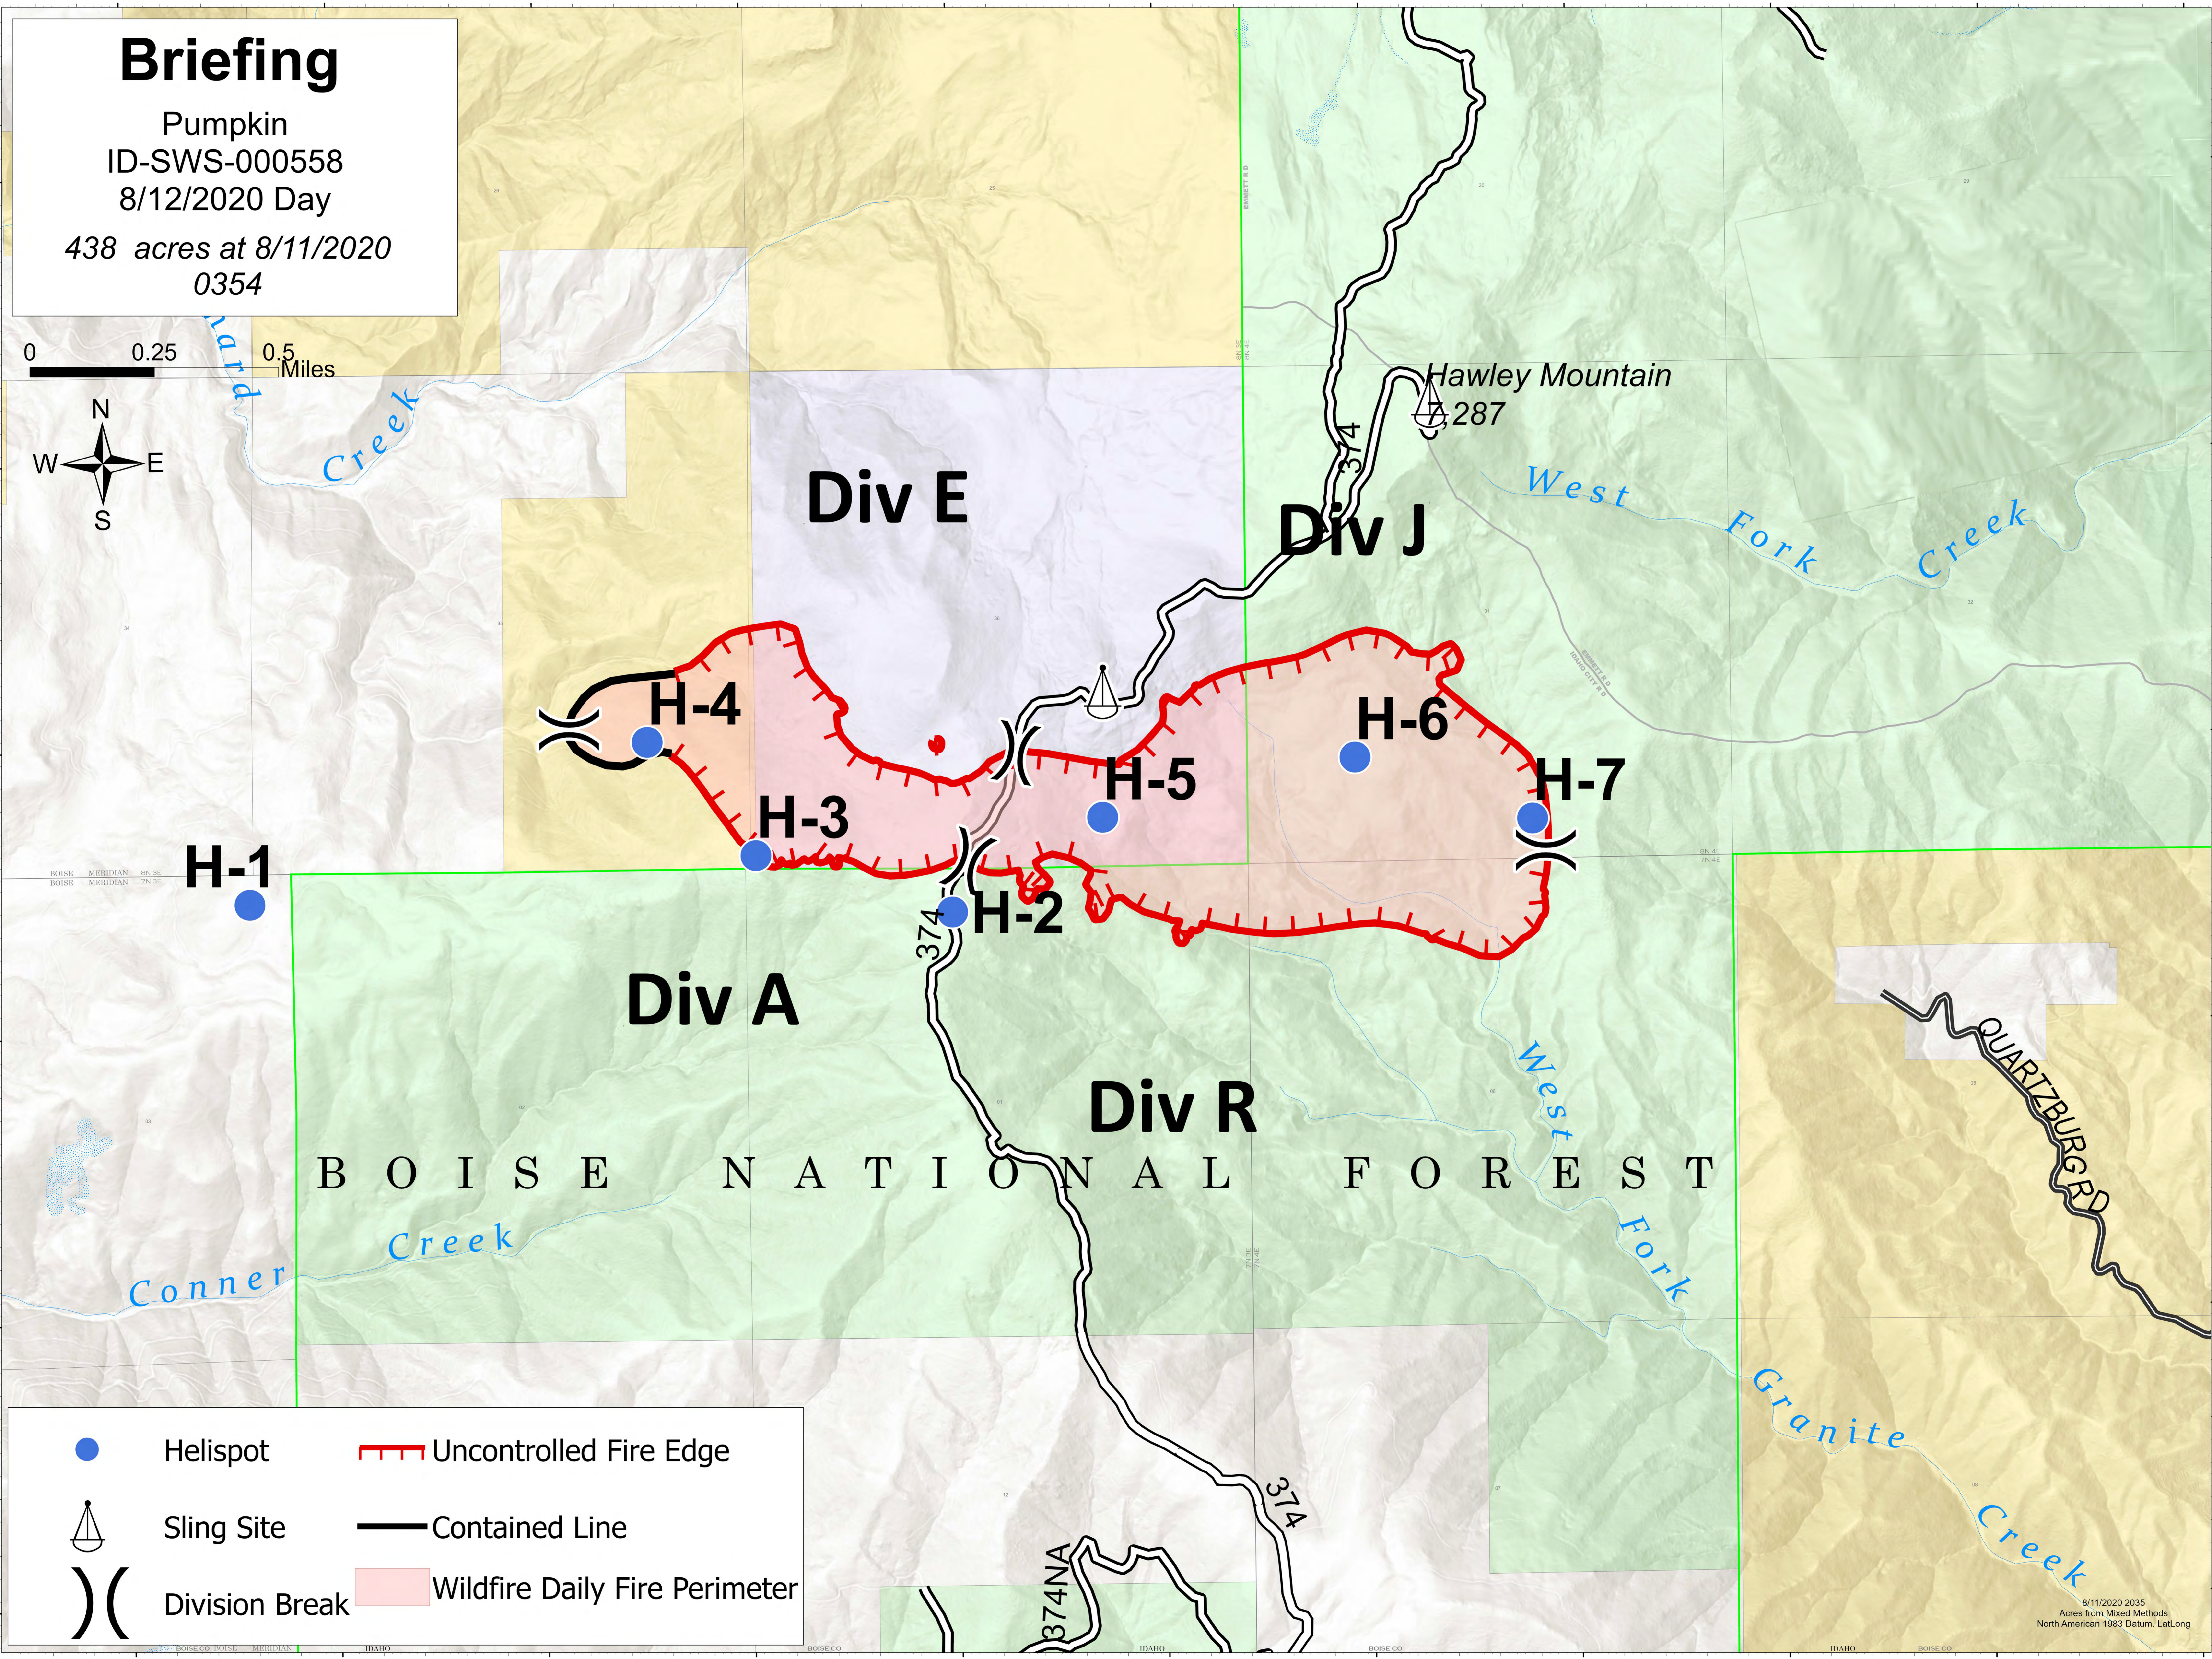

# Briefing

Pumpkin  
ID-SWS-000558  
8/12/2020 Day

438 acres at 8/11/2020  
0354

0 0.25 0.5 Miles

Div E

Div J

Div A

Div R

B O I S E N A T I O N A L F O R E S T

Hawley Mountain  
287

H-1

H-4

H-3

H-2

H-5

H-6

H-7

- Helispot
- Sling Site
- Division Break
- Uncontrolled Fire Edge
- Contained Line
- Wildfire Daily Fire Perimeter