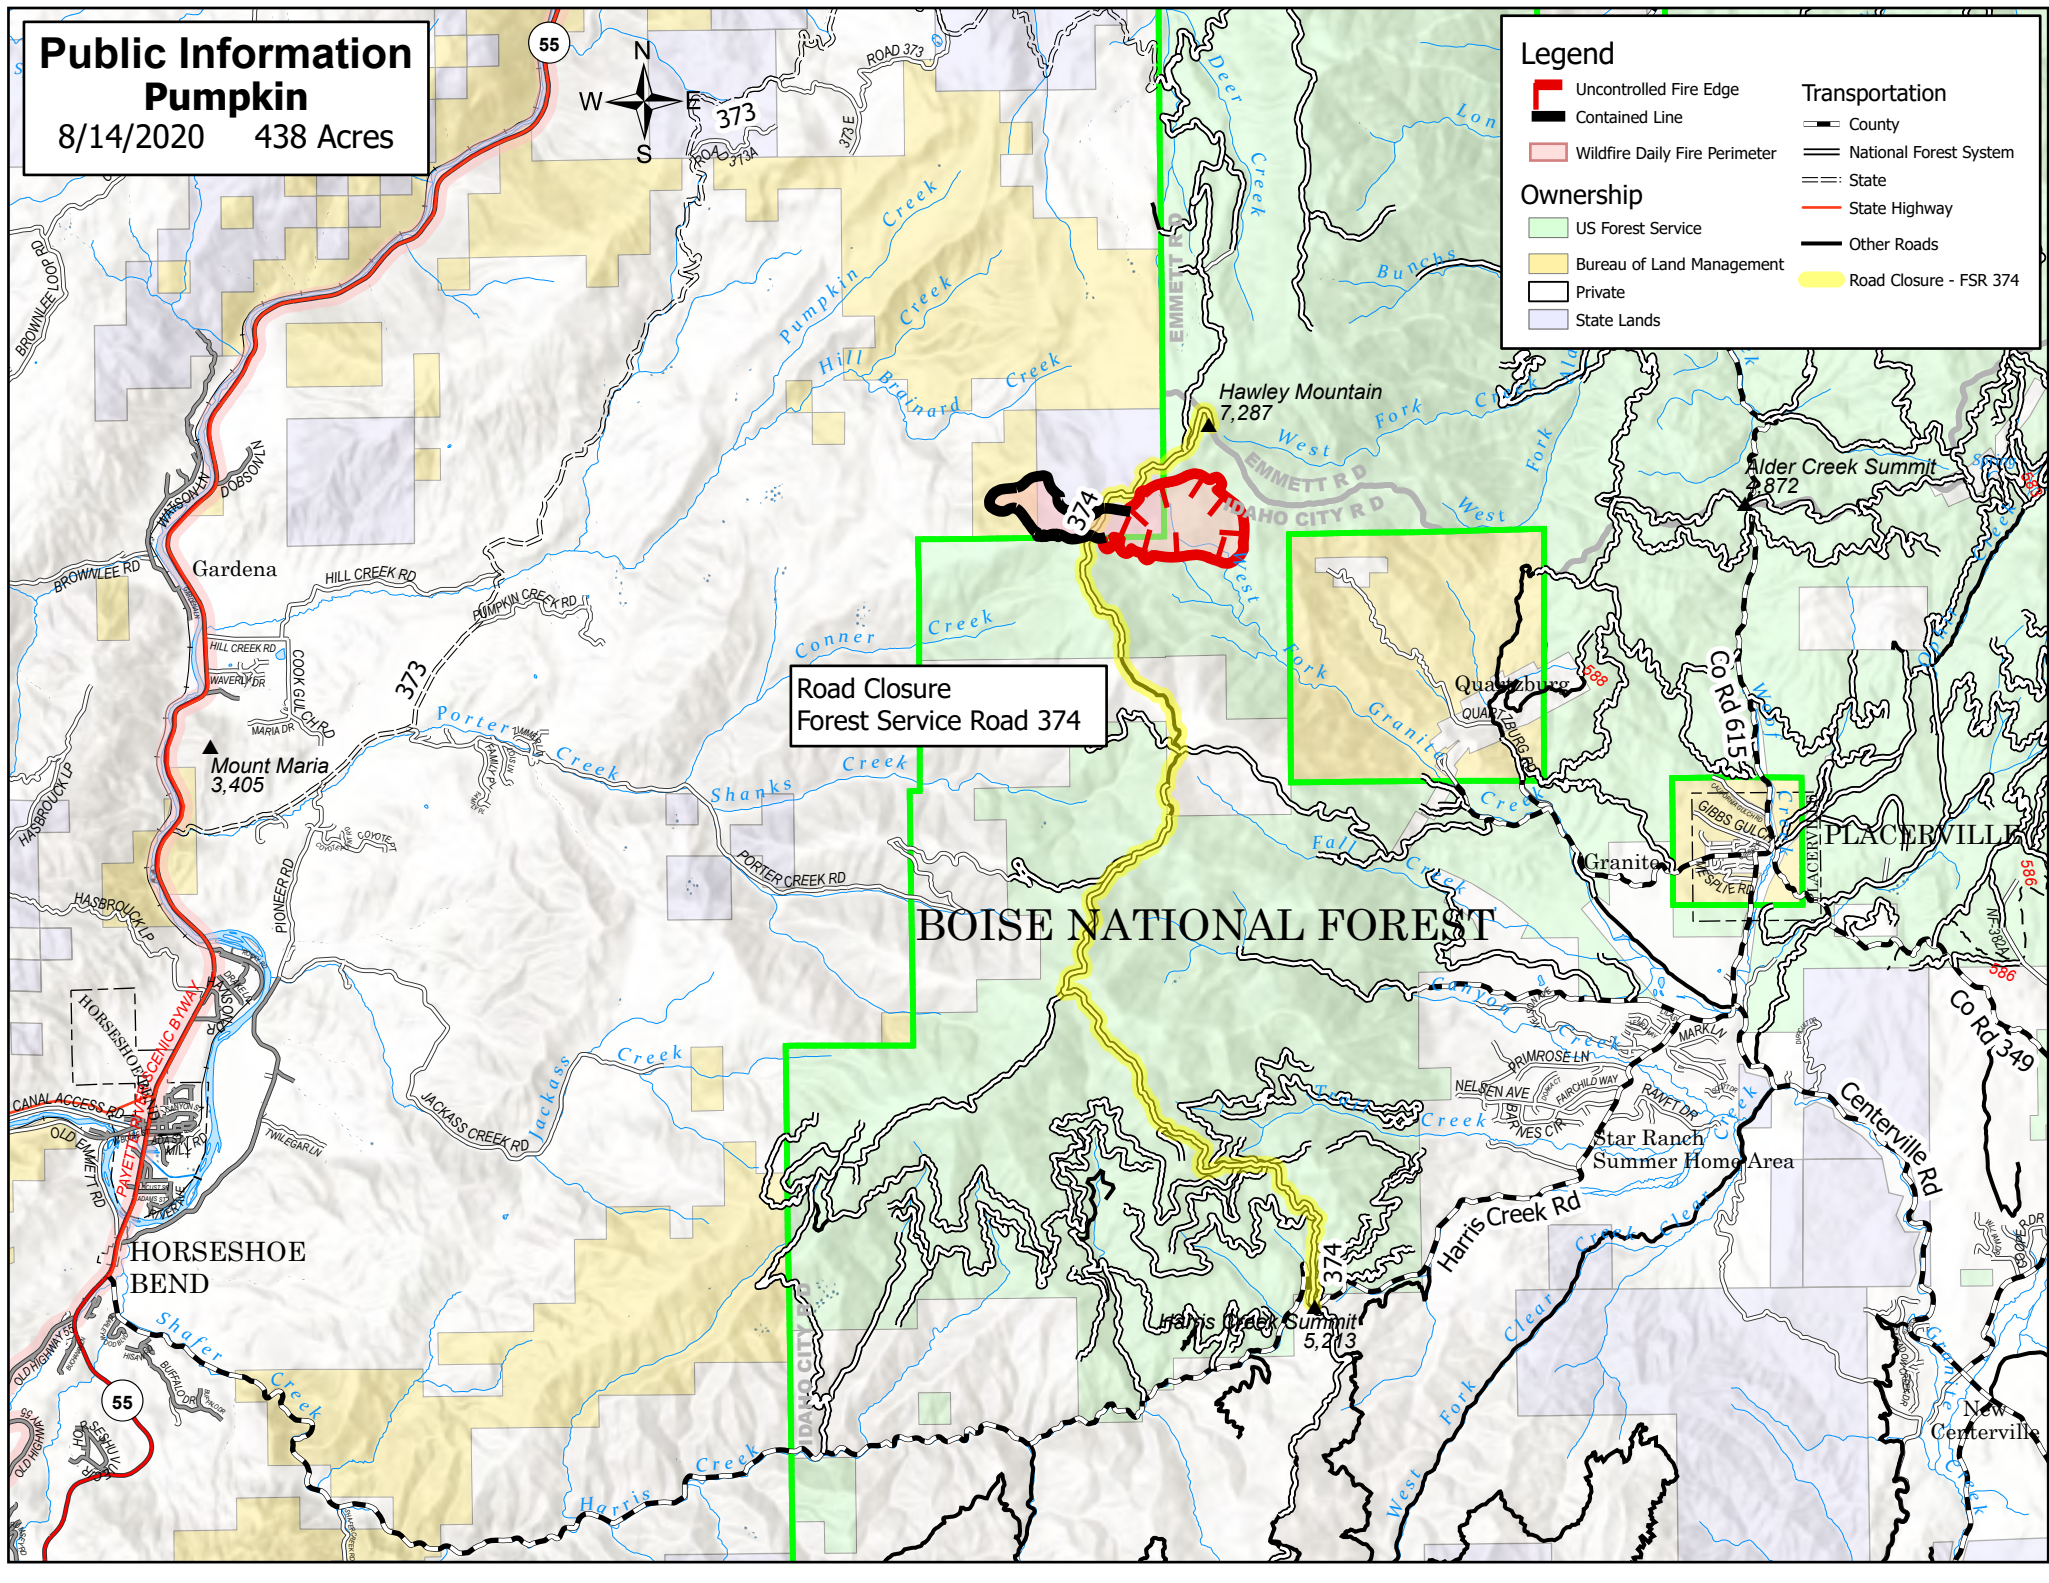

Public Information
Pumpkin
8/14/2020 438 Acres

Legend

Uncontrolled Fire Edge	Transportation
Contained Line	County
Wildfire Daily Fire Perimeter	National Forest System
US Forest Service	State
Bureau of Land Management	State Highway
Private	Other Roads
State Lands	Road Closure - FSR 374

Road Closure
Forest Service Road 374

BOISE NATIONAL FOREST