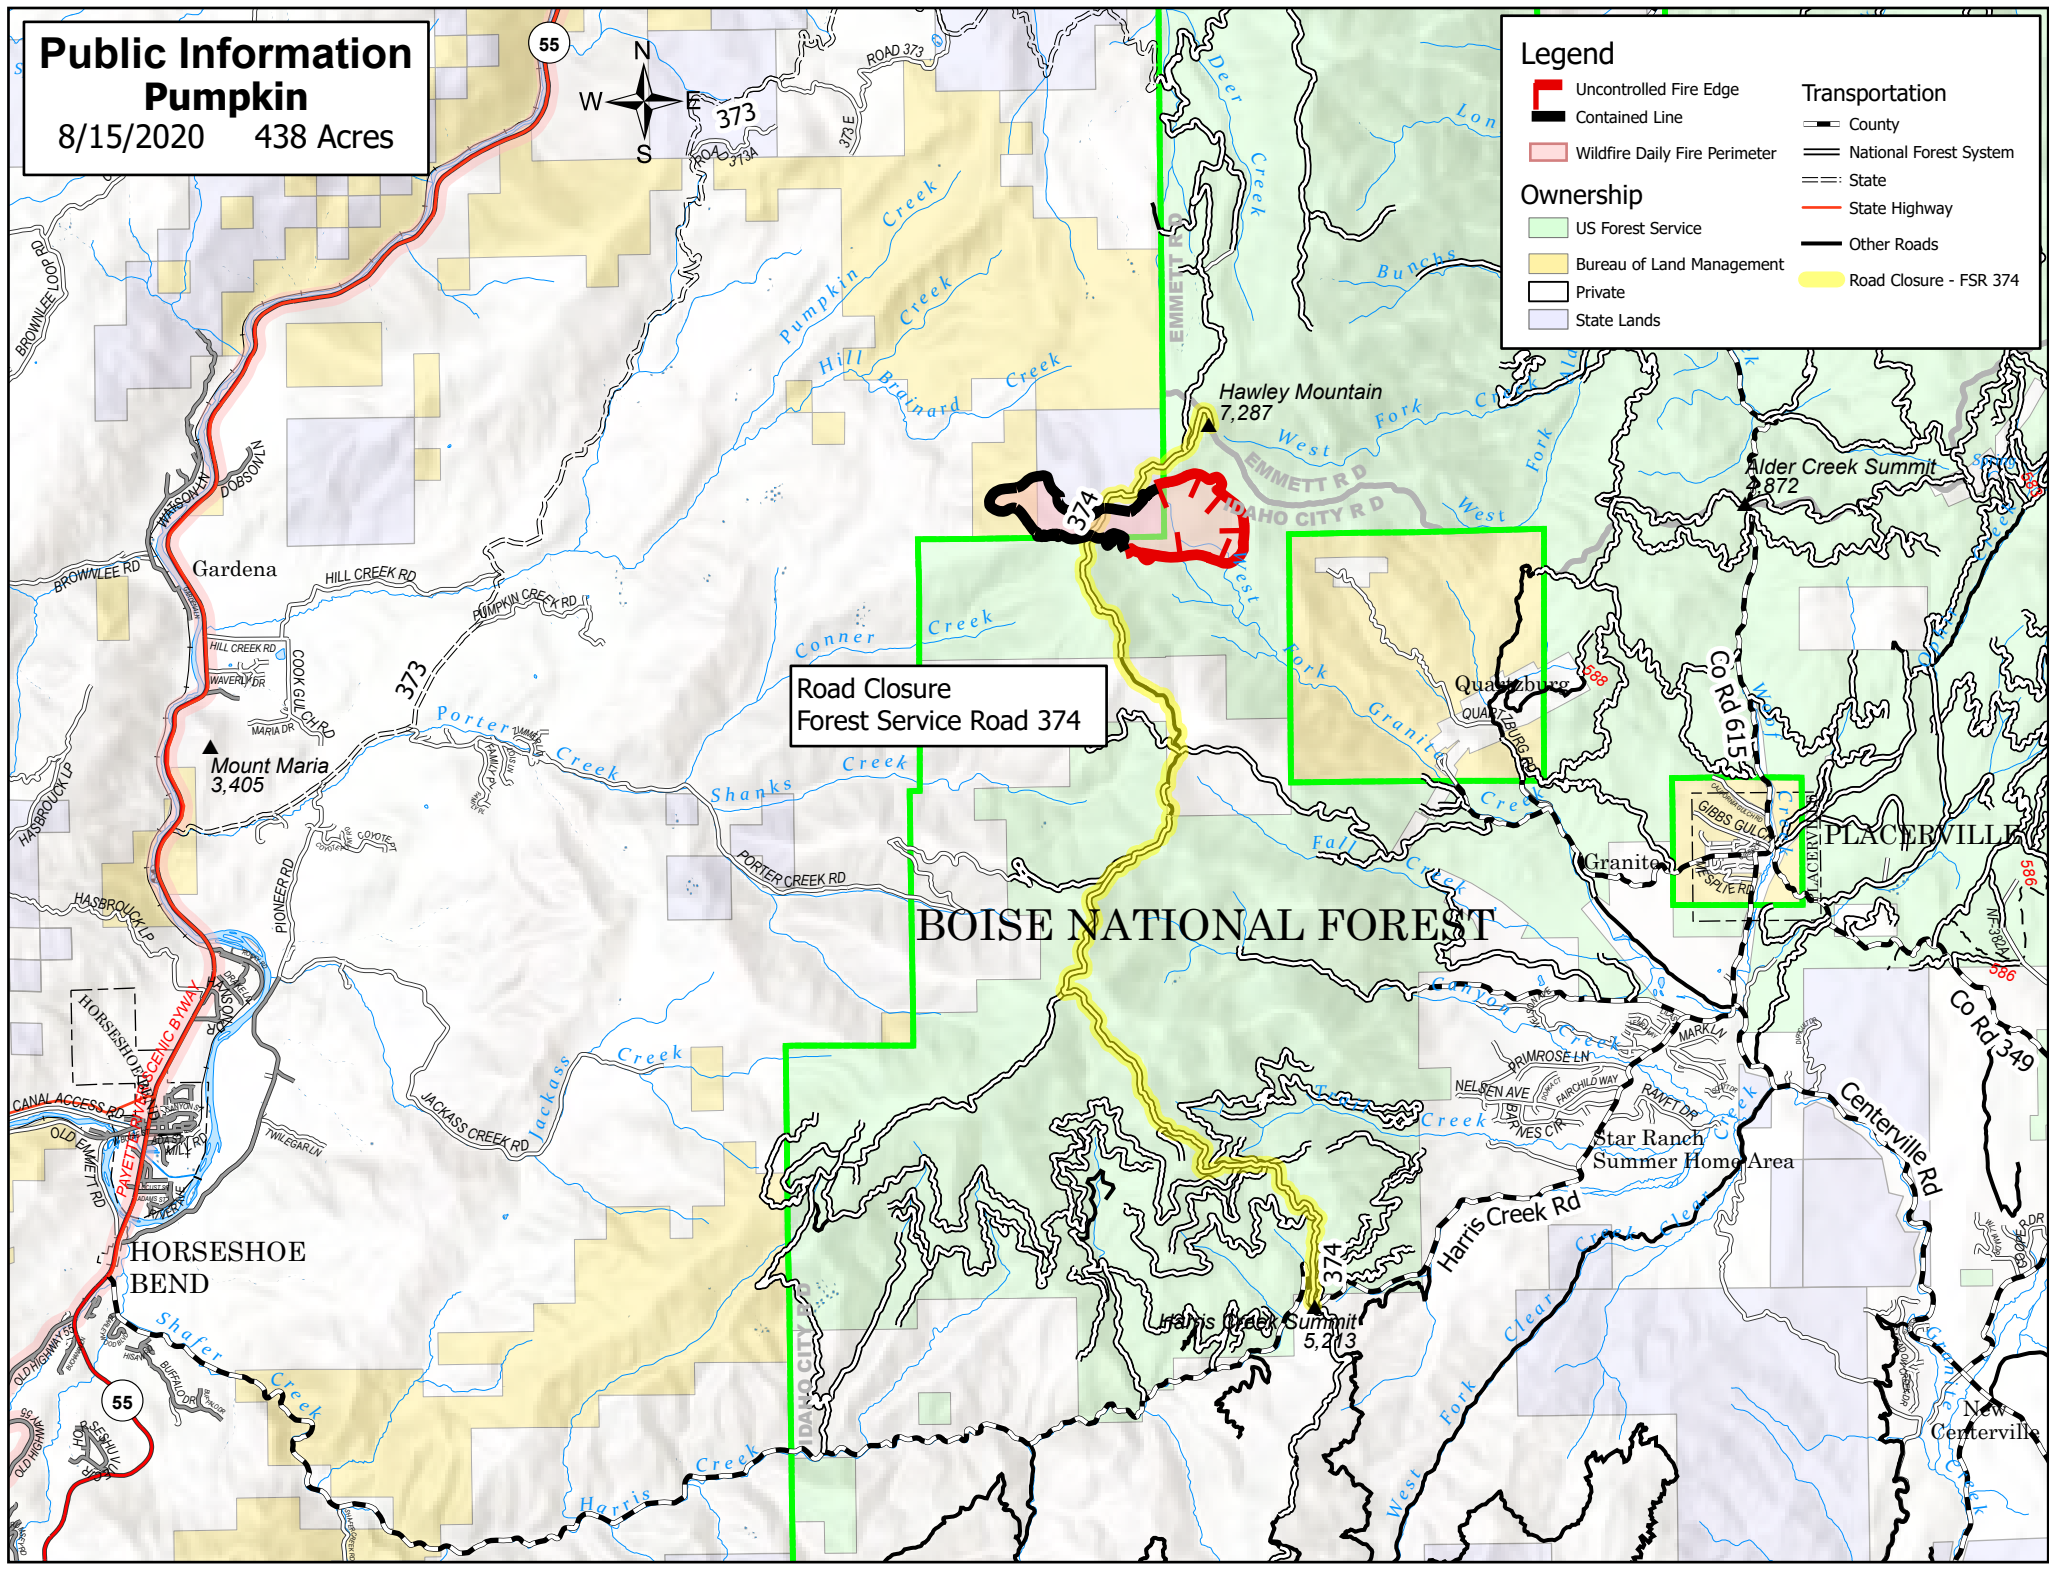

Public Information
Pumpkin
8/15/2020 438 Acres

Legend

Uncontrolled Fire Edge	Transportation
Contained Line	County
Wildfire Daily Fire Perimeter	National Forest System
US Forest Service	State
Bureau of Land Management	State Highway
Private	Other Roads
State Lands	Road Closure - FSR 374

Road Closure
Forest Service Road 374

BOISE NATIONAL FOREST