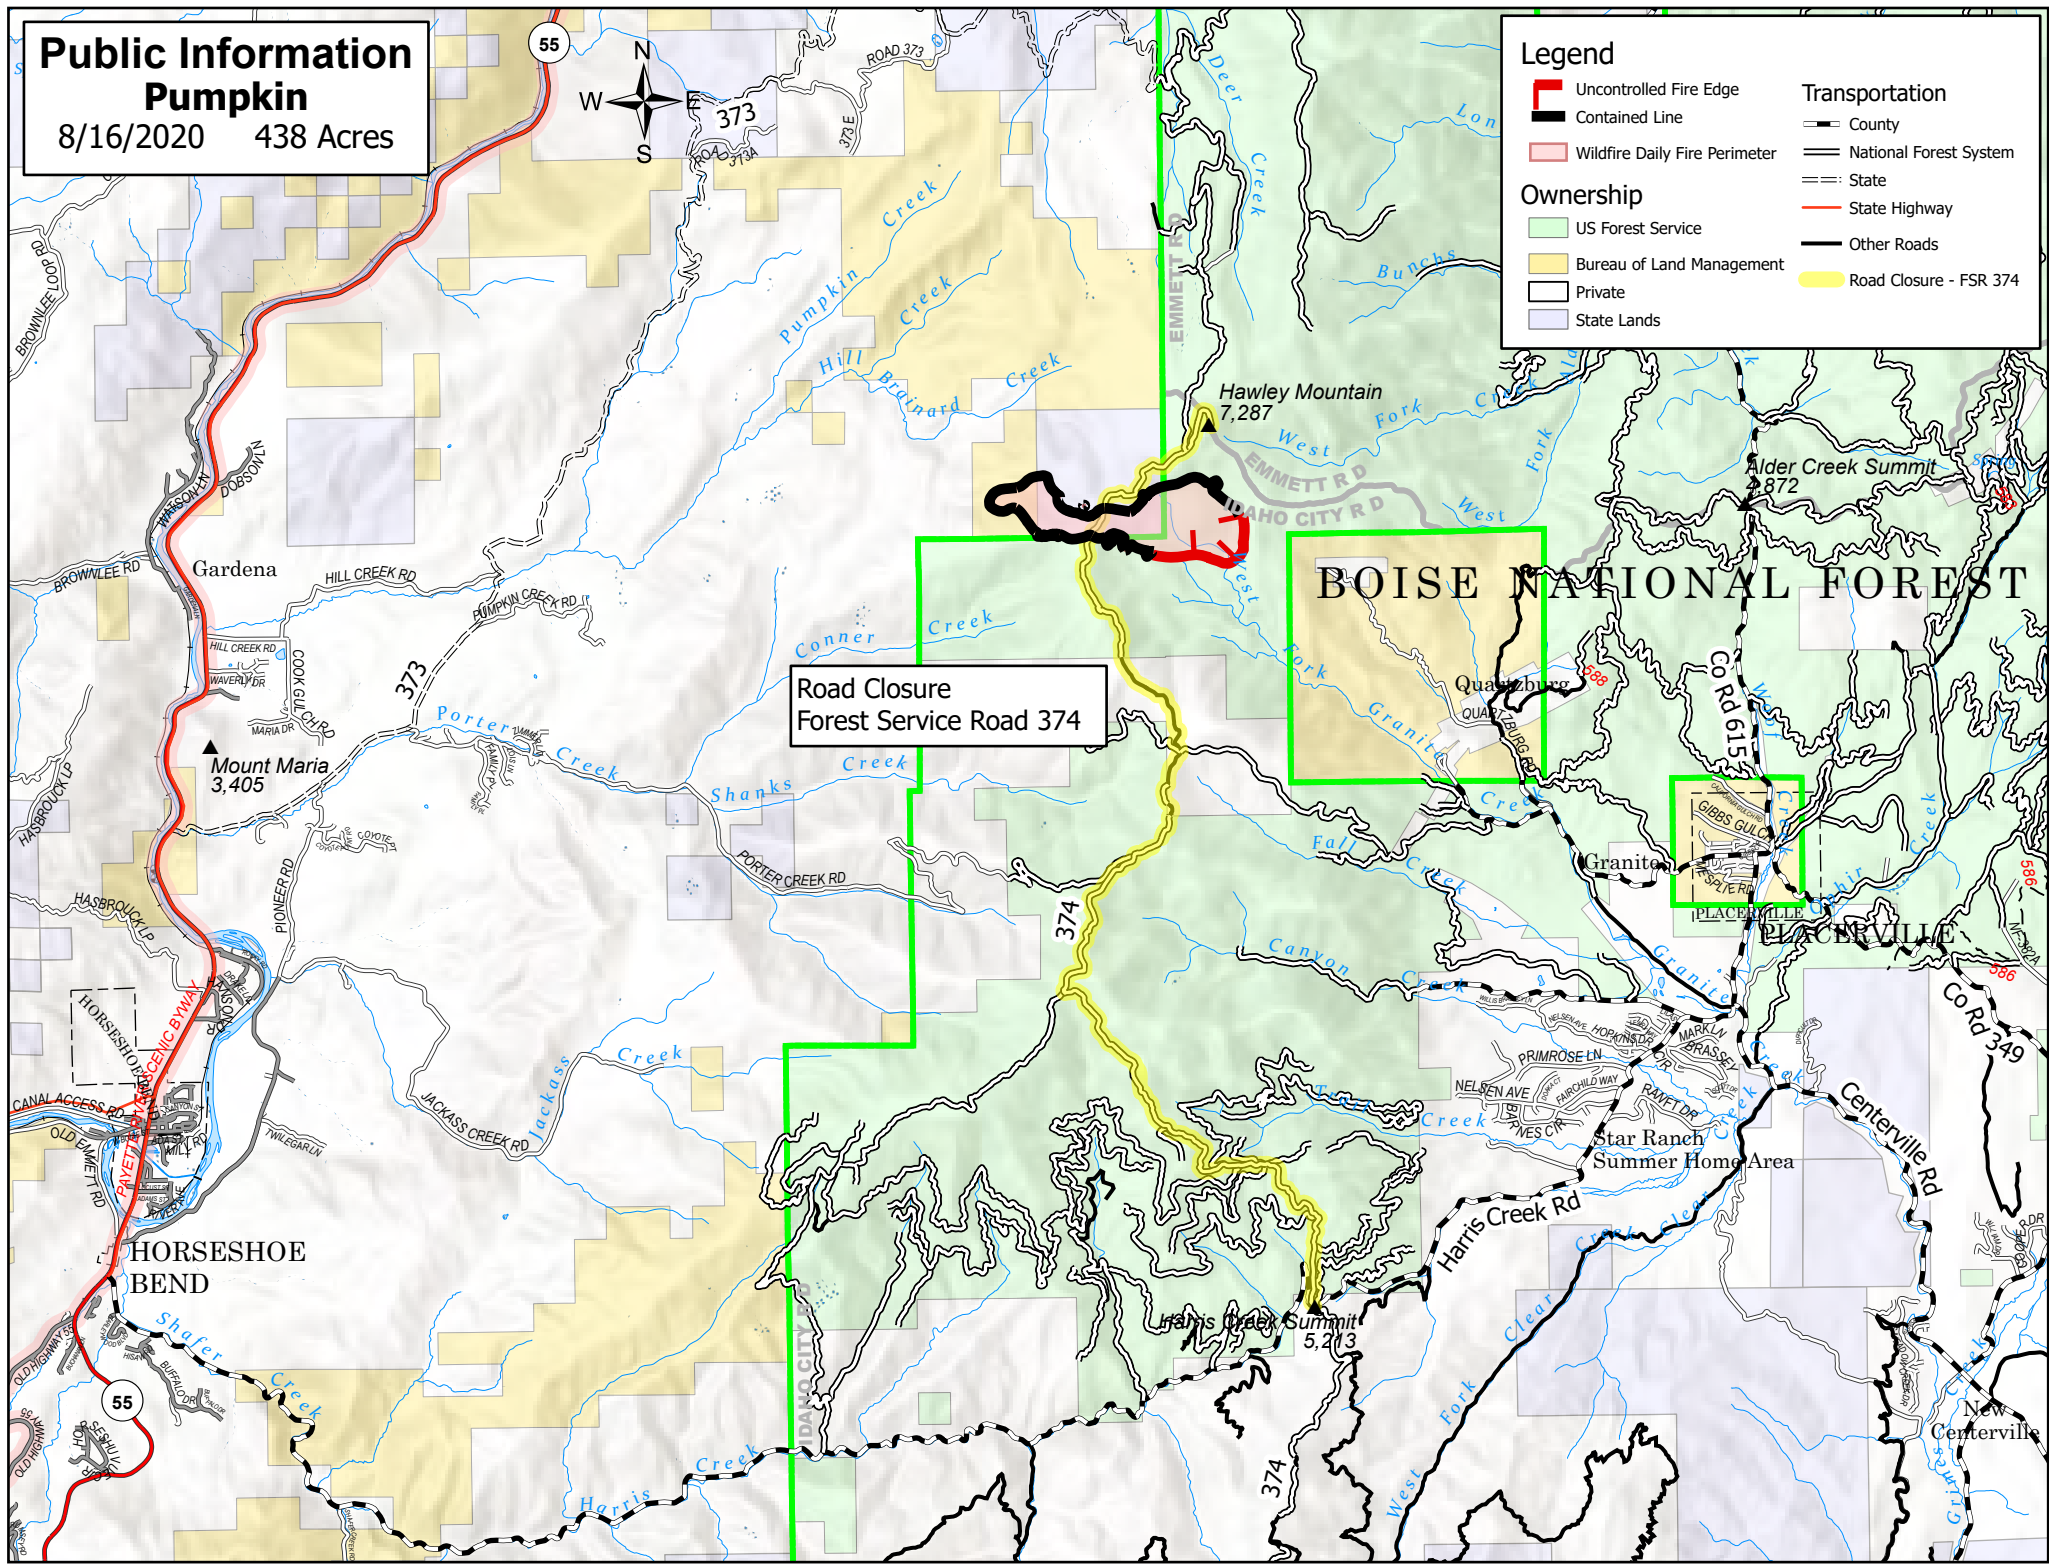

Public Information
Pumpkin
 8/16/2020 438 Acres

Legend

	Uncontrolled Fire Edge		Transportation
	Contained Line		County
	Wildfire Daily Fire Perimeter		National Forest System
			State
			State Highway
			Other Roads
			Road Closure - FSR 374

Ownership

	US Forest Service
	Bureau of Land Management
	Private
	State Lands

Road Closure
 Forest Service Road 374

BOISE NATIONAL FOREST