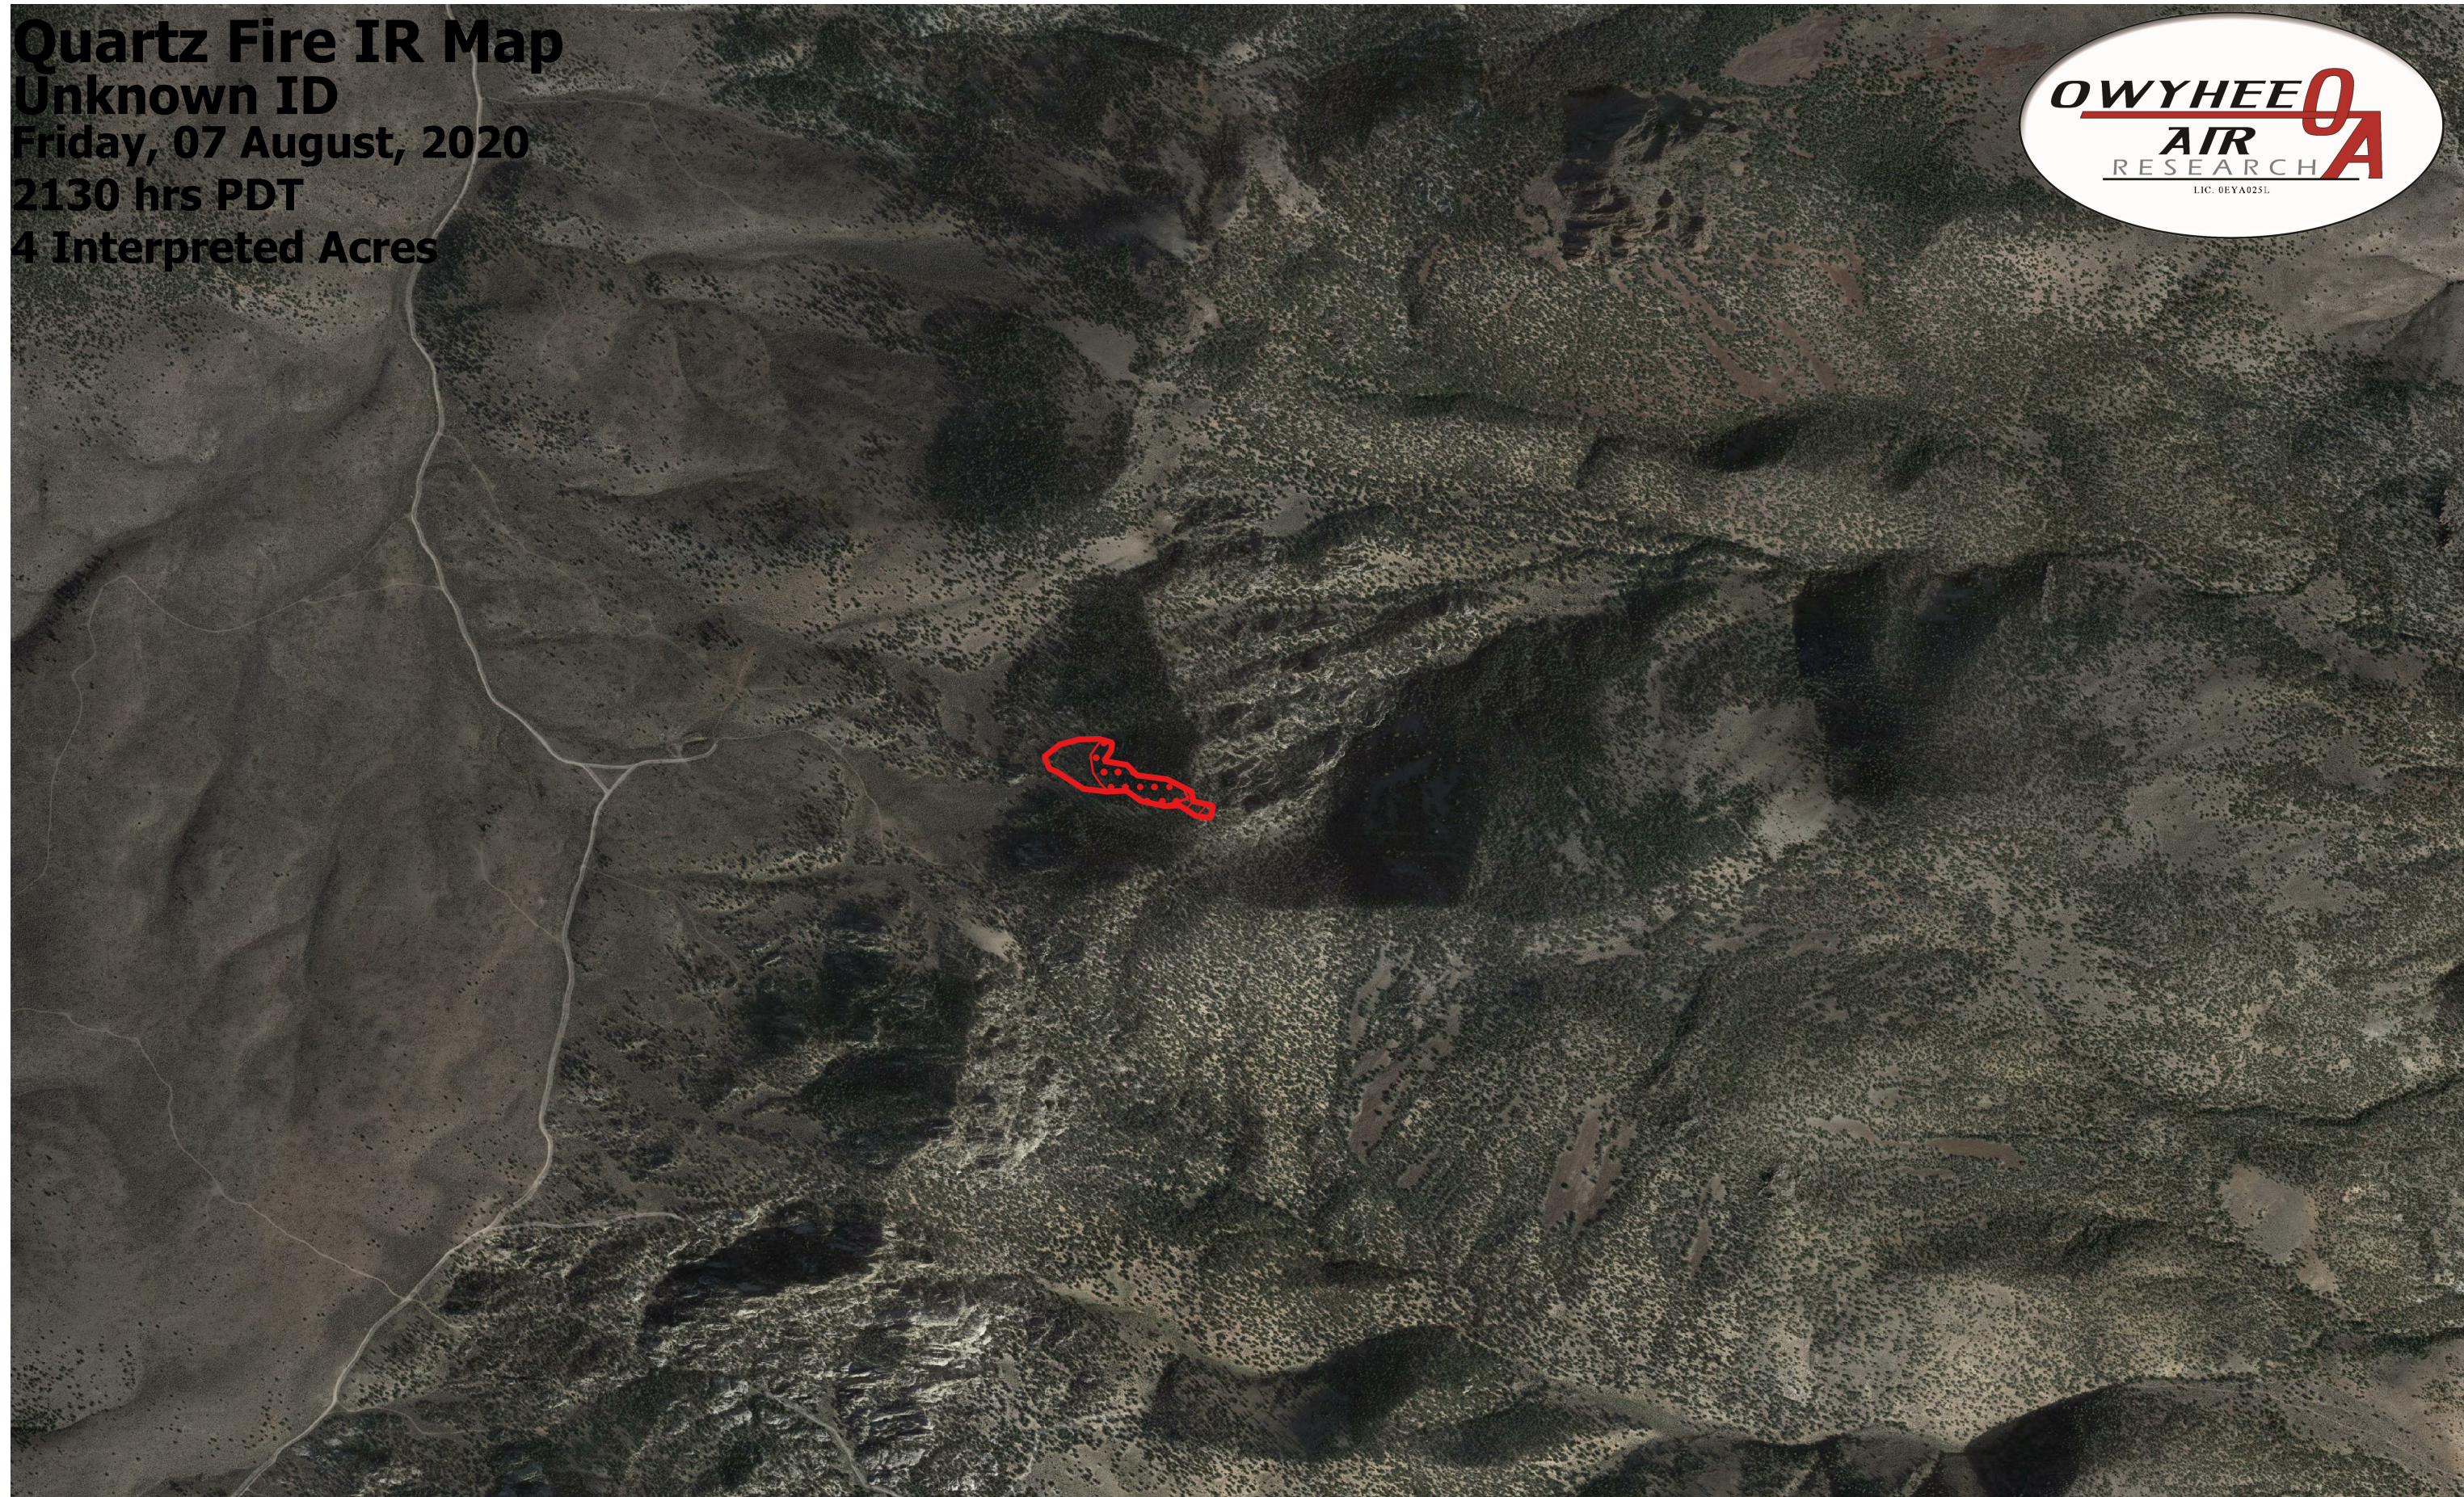

**Quartz Fire IR Map**  
**Unknown ID**  
**Friday, 07 August, 2020**  
**2130 hrs PDT**  
**4 Interpreted Acres**

- Legend**
- Burn Perimeter
  - Intense Heat
  - Scattered Heat

Scale: 1:10,000  
Projection: WGS 84  
Produced by Owyhee Air Research, Inc.  
IR Interpreter: Courtney Holley  
fire@owyheear.com (208) 442-5405