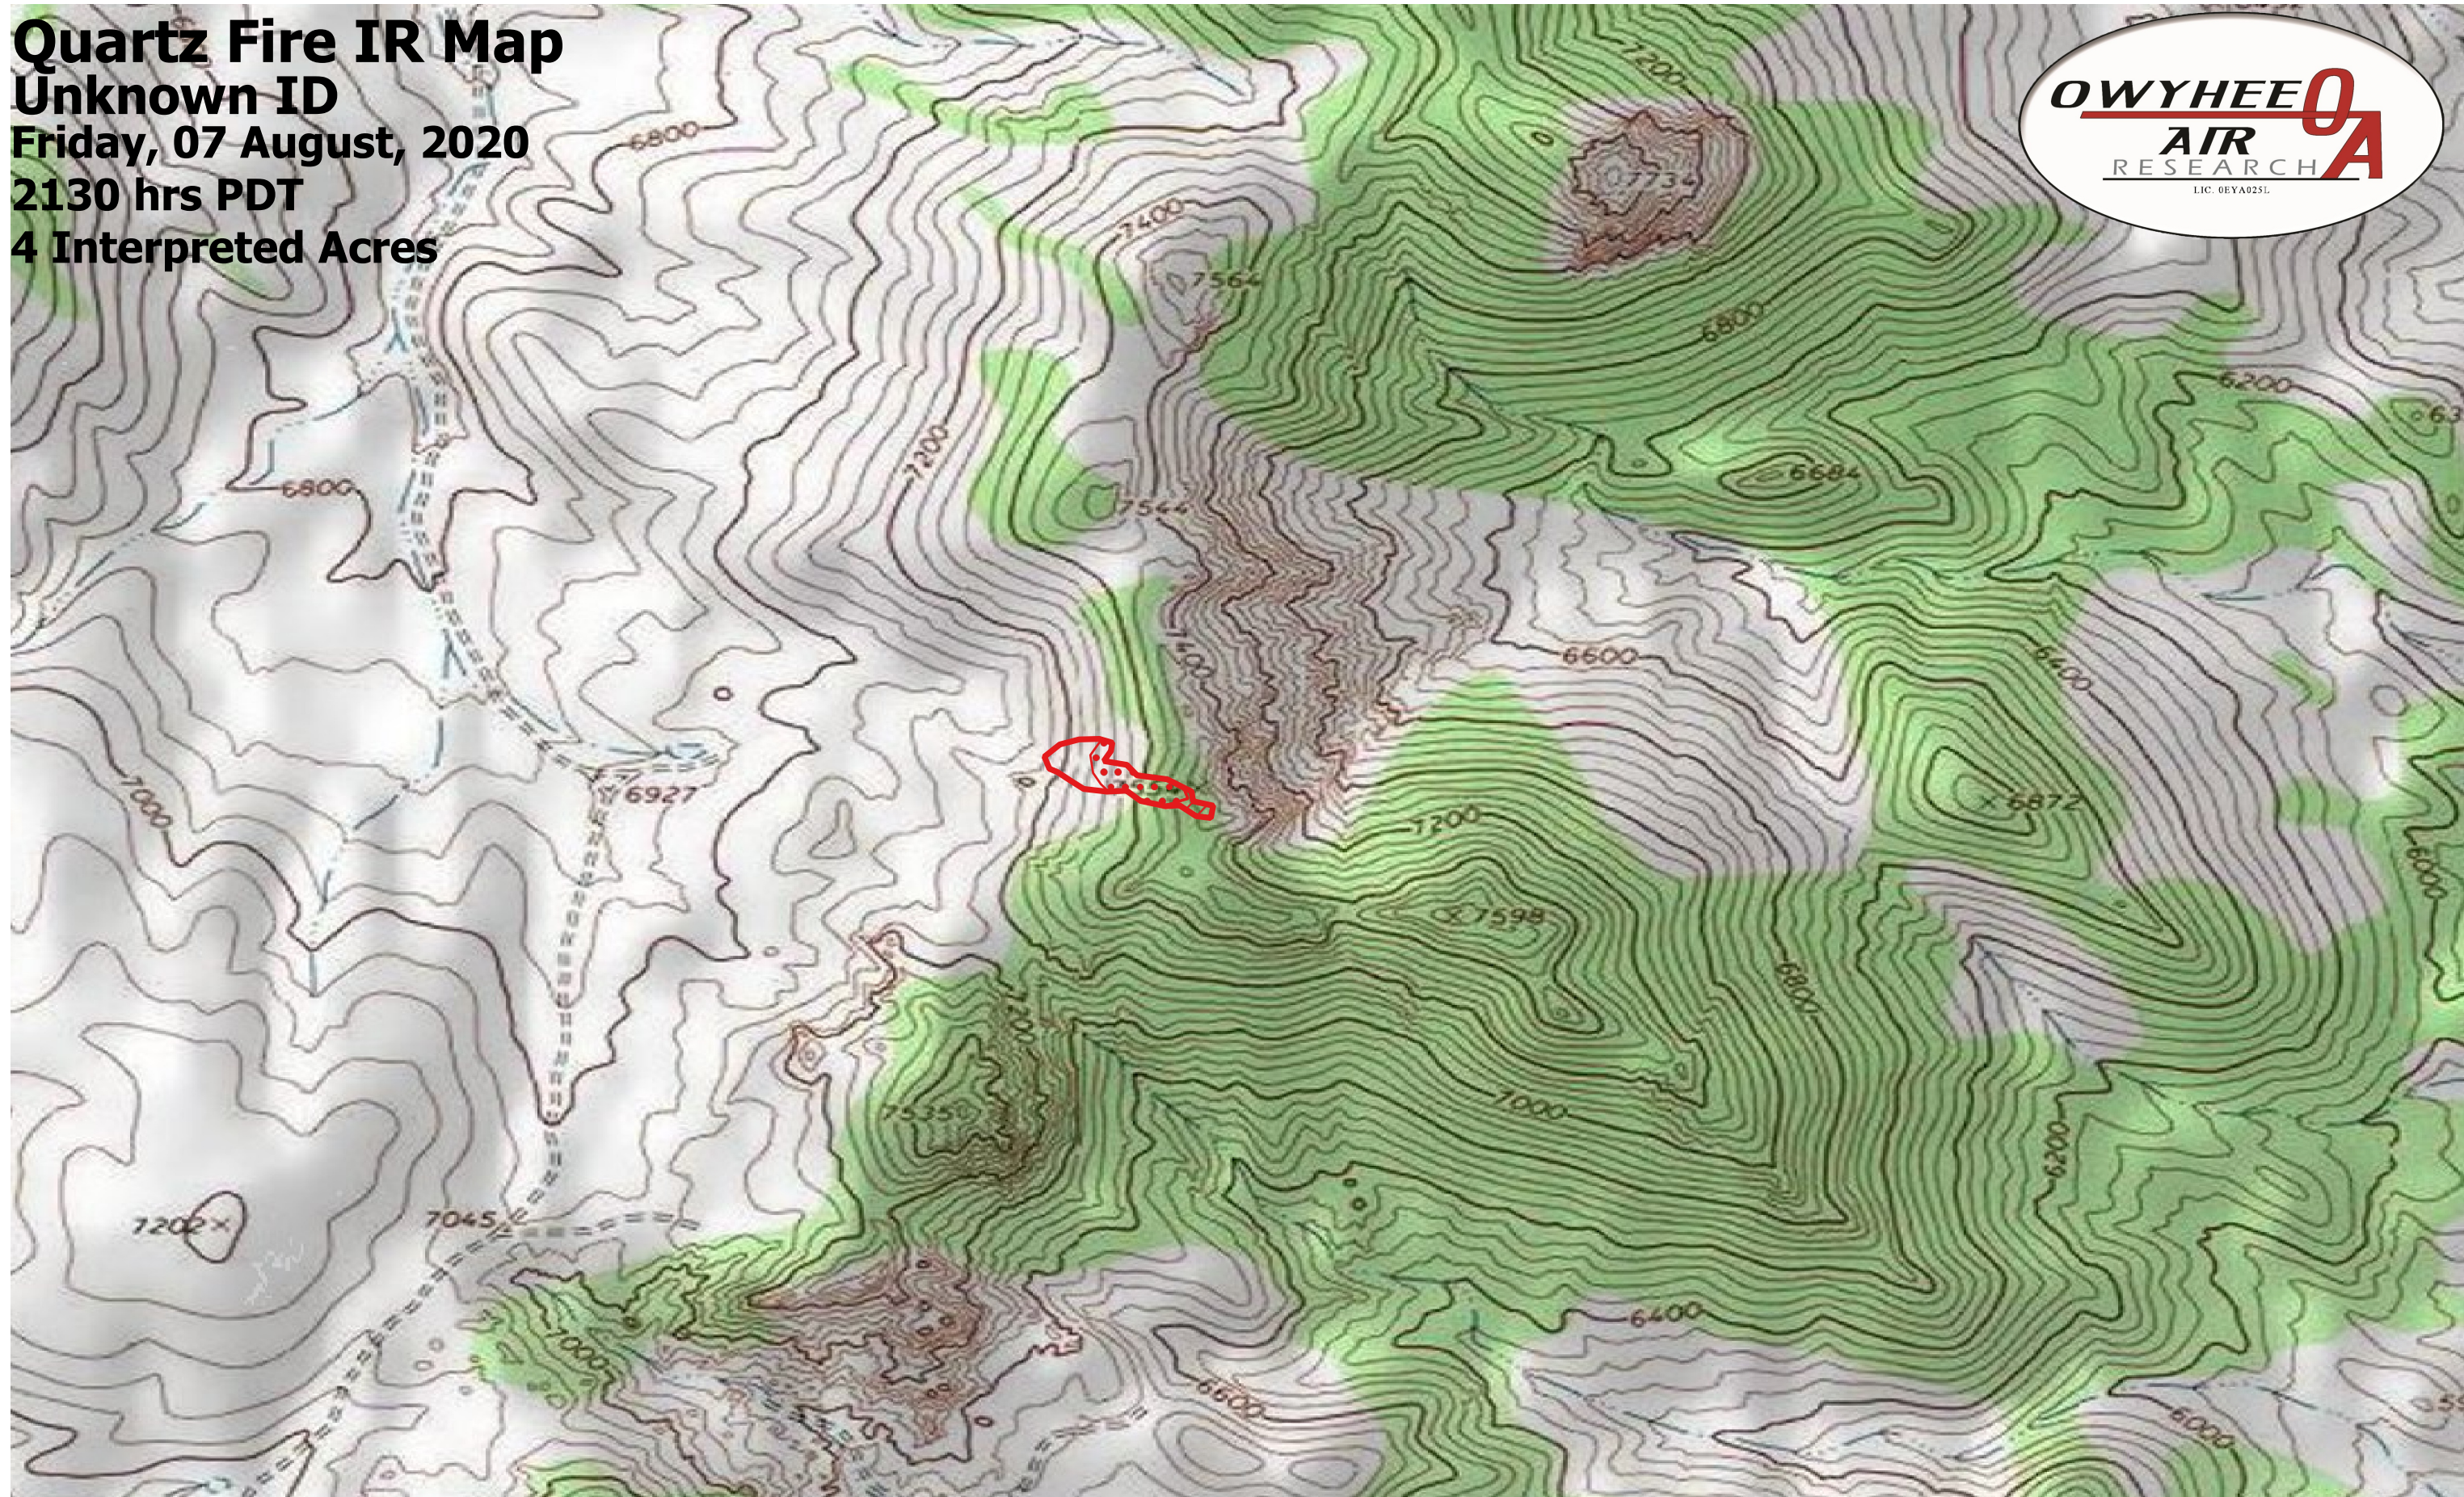

**Quartz Fire IR Map**  
**Unknown ID**  
**Friday, 07 August, 2020**  
**2130 hrs PDT**  
**4 Interpreted Acres**

- Legend**
- Burn Perimeter
  - Intense Heat
  - Scattered Heat

Scale: 1:10,000  
Projection: WGS 84  
Produced by Owyhee Air Research, Inc.  
IR Interpreter: Courtney Holley  
fire@owyheear.com (208) 442-5405