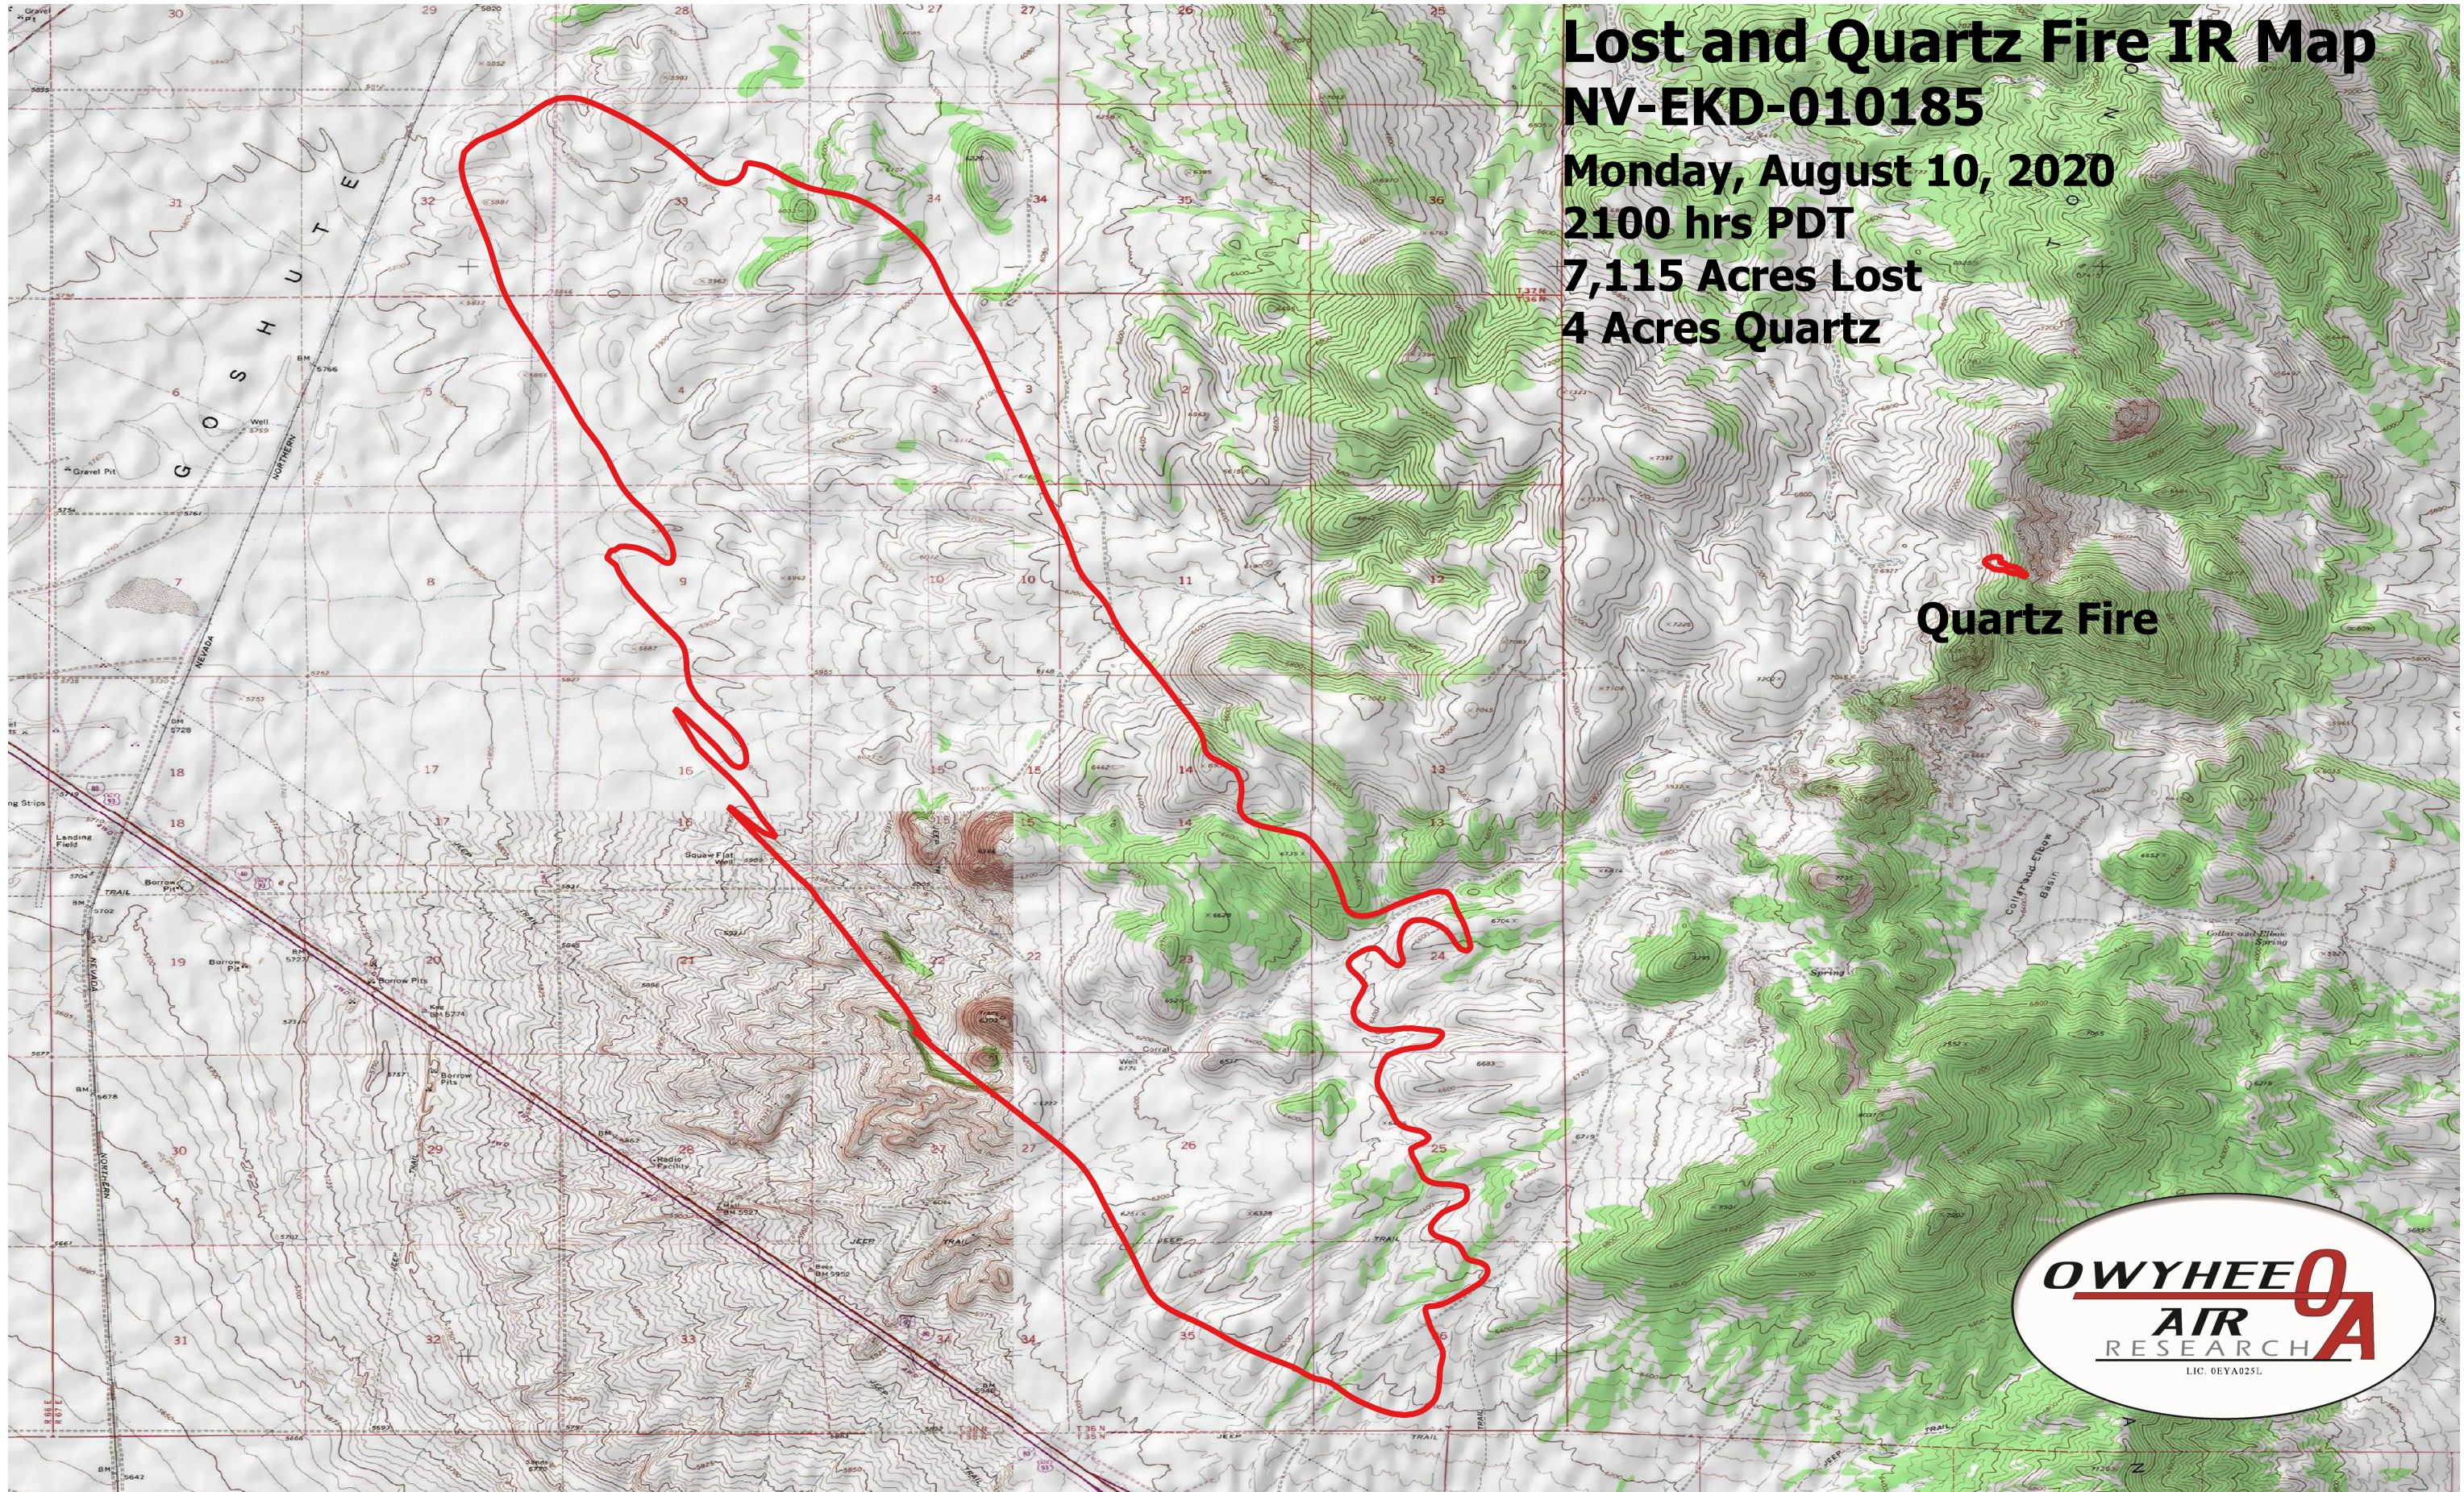

Lost and Quartz Fire IR Map

NV-EKD-010185

Monday, August 10, 2020
2100 hrs PDT
7,115 Acres Lost
4 Acres Quartz

Quartz Fire

Legend
Burn Perimeter

Scale: 1:40,000
Projection: WGS 84
Produced by Owyhee Air Research, Inc.
IR Interpreter: Courtney Holley
fire@owyheeair.com (208) 442-5405

0 1 2 3 4 5 mi