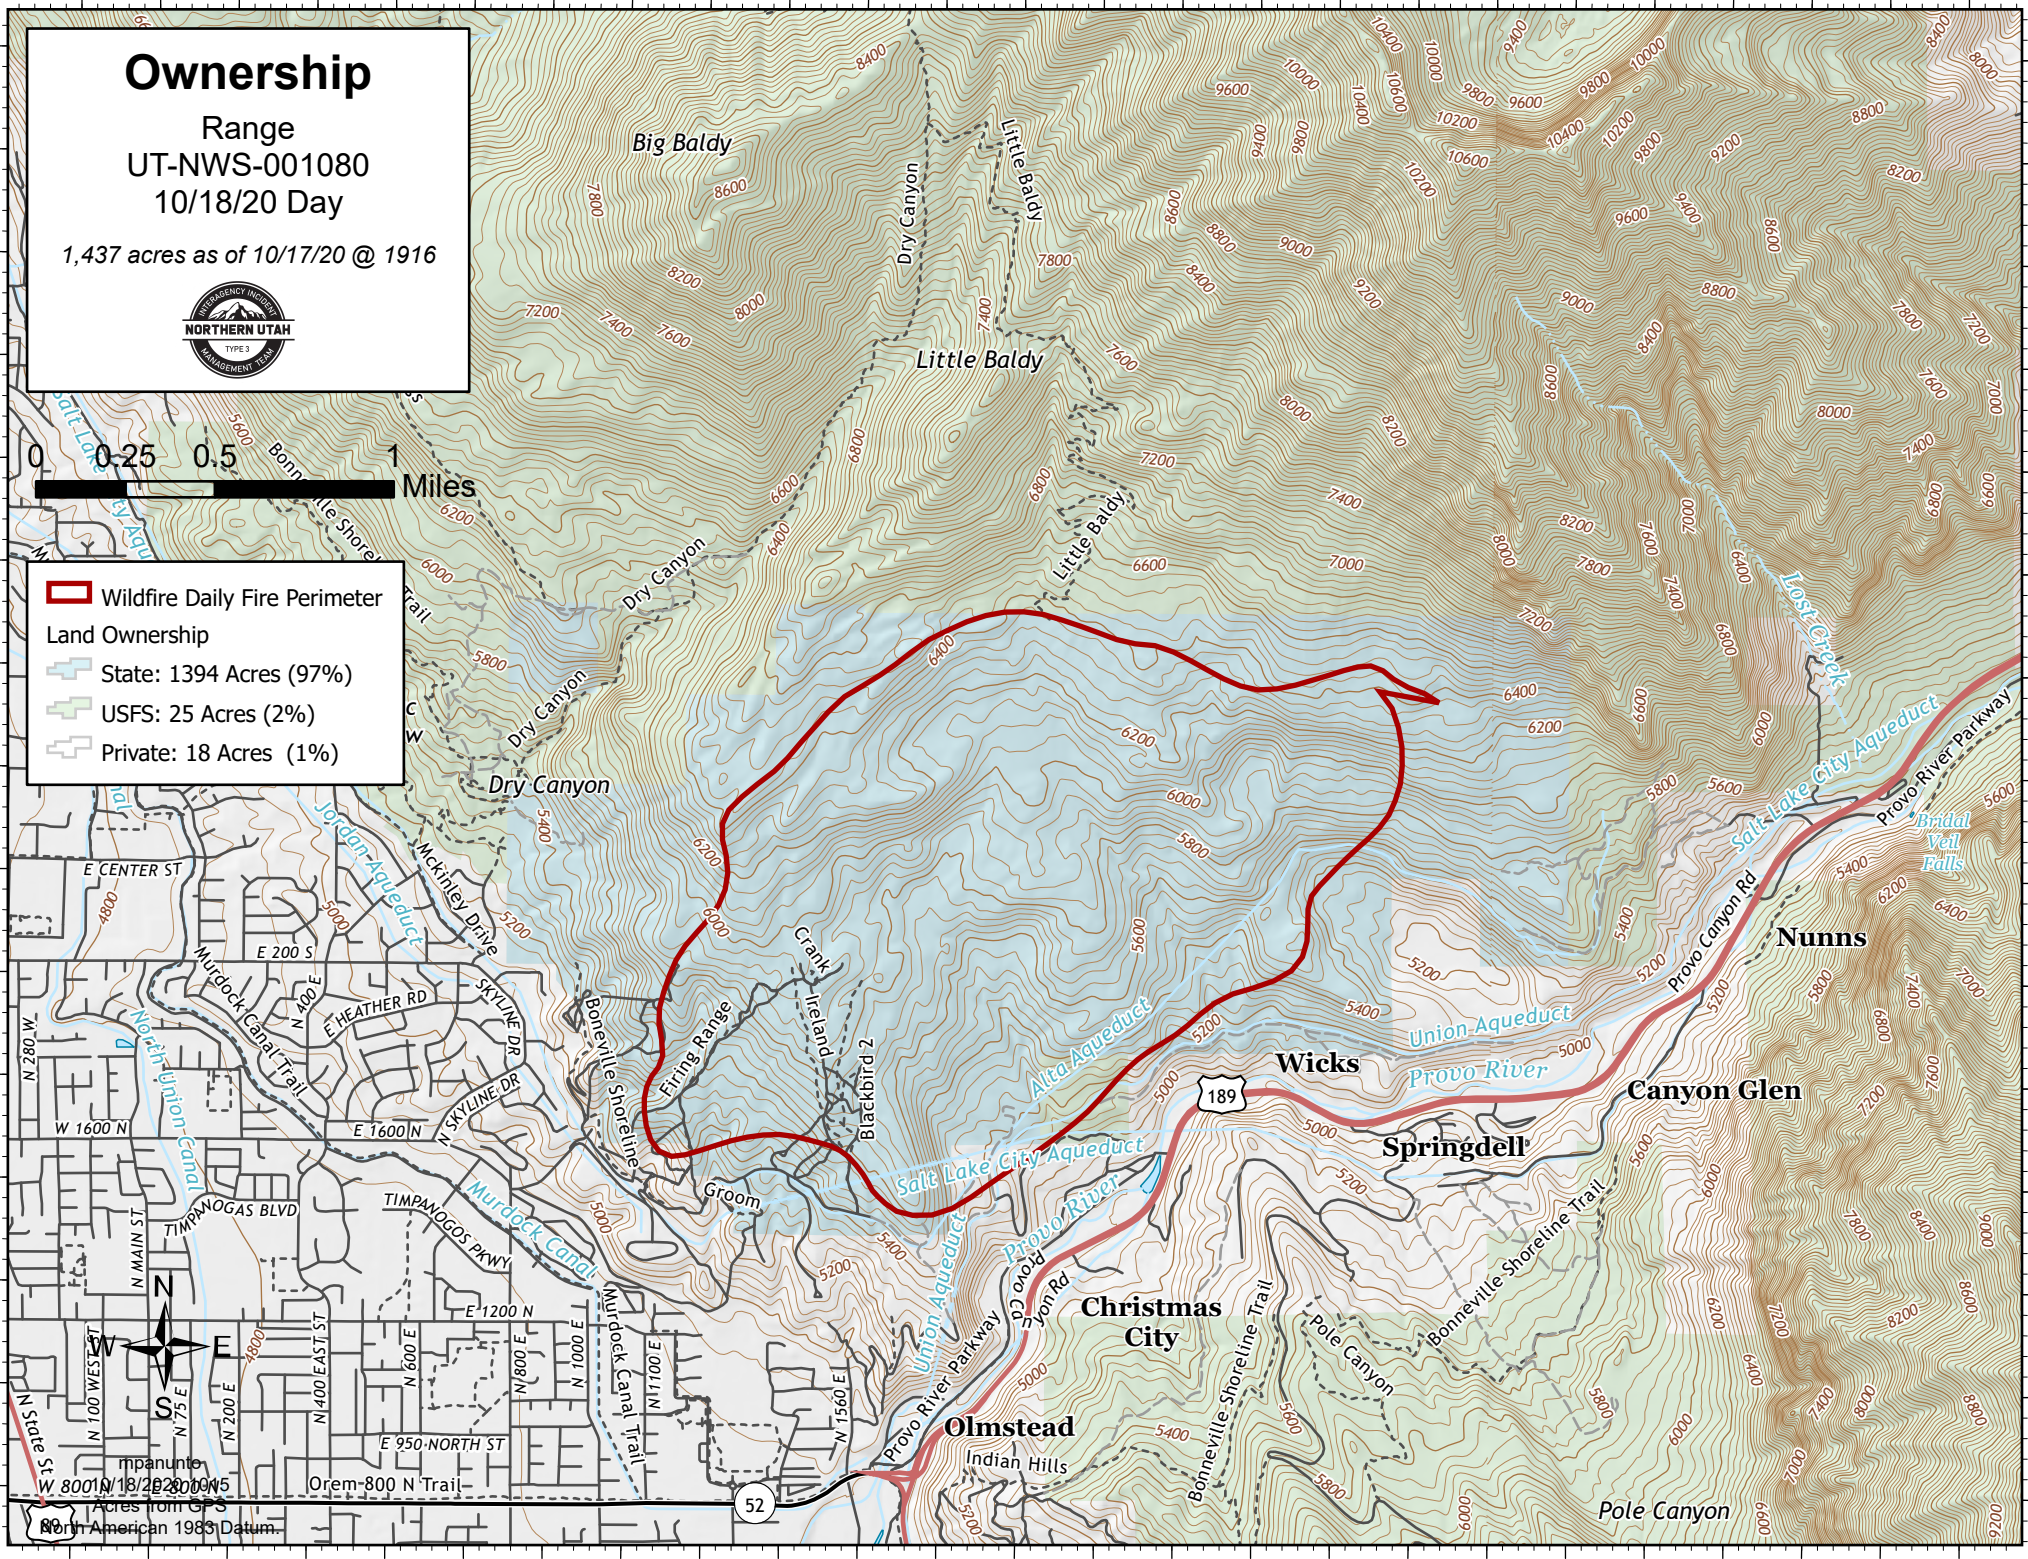

Ownership

Range
UT-NWS-001080
10/18/20 Day

1,437 acres as of 10/17/20 @ 1916

- Wildfire Daily Fire Perimeter
- Land Ownership
 - State: 1394 Acres (97%)
 - USFS: 25 Acres (2%)
 - Private: 18 Acres (1%)

Acres from GPS
North American 1983 Datum