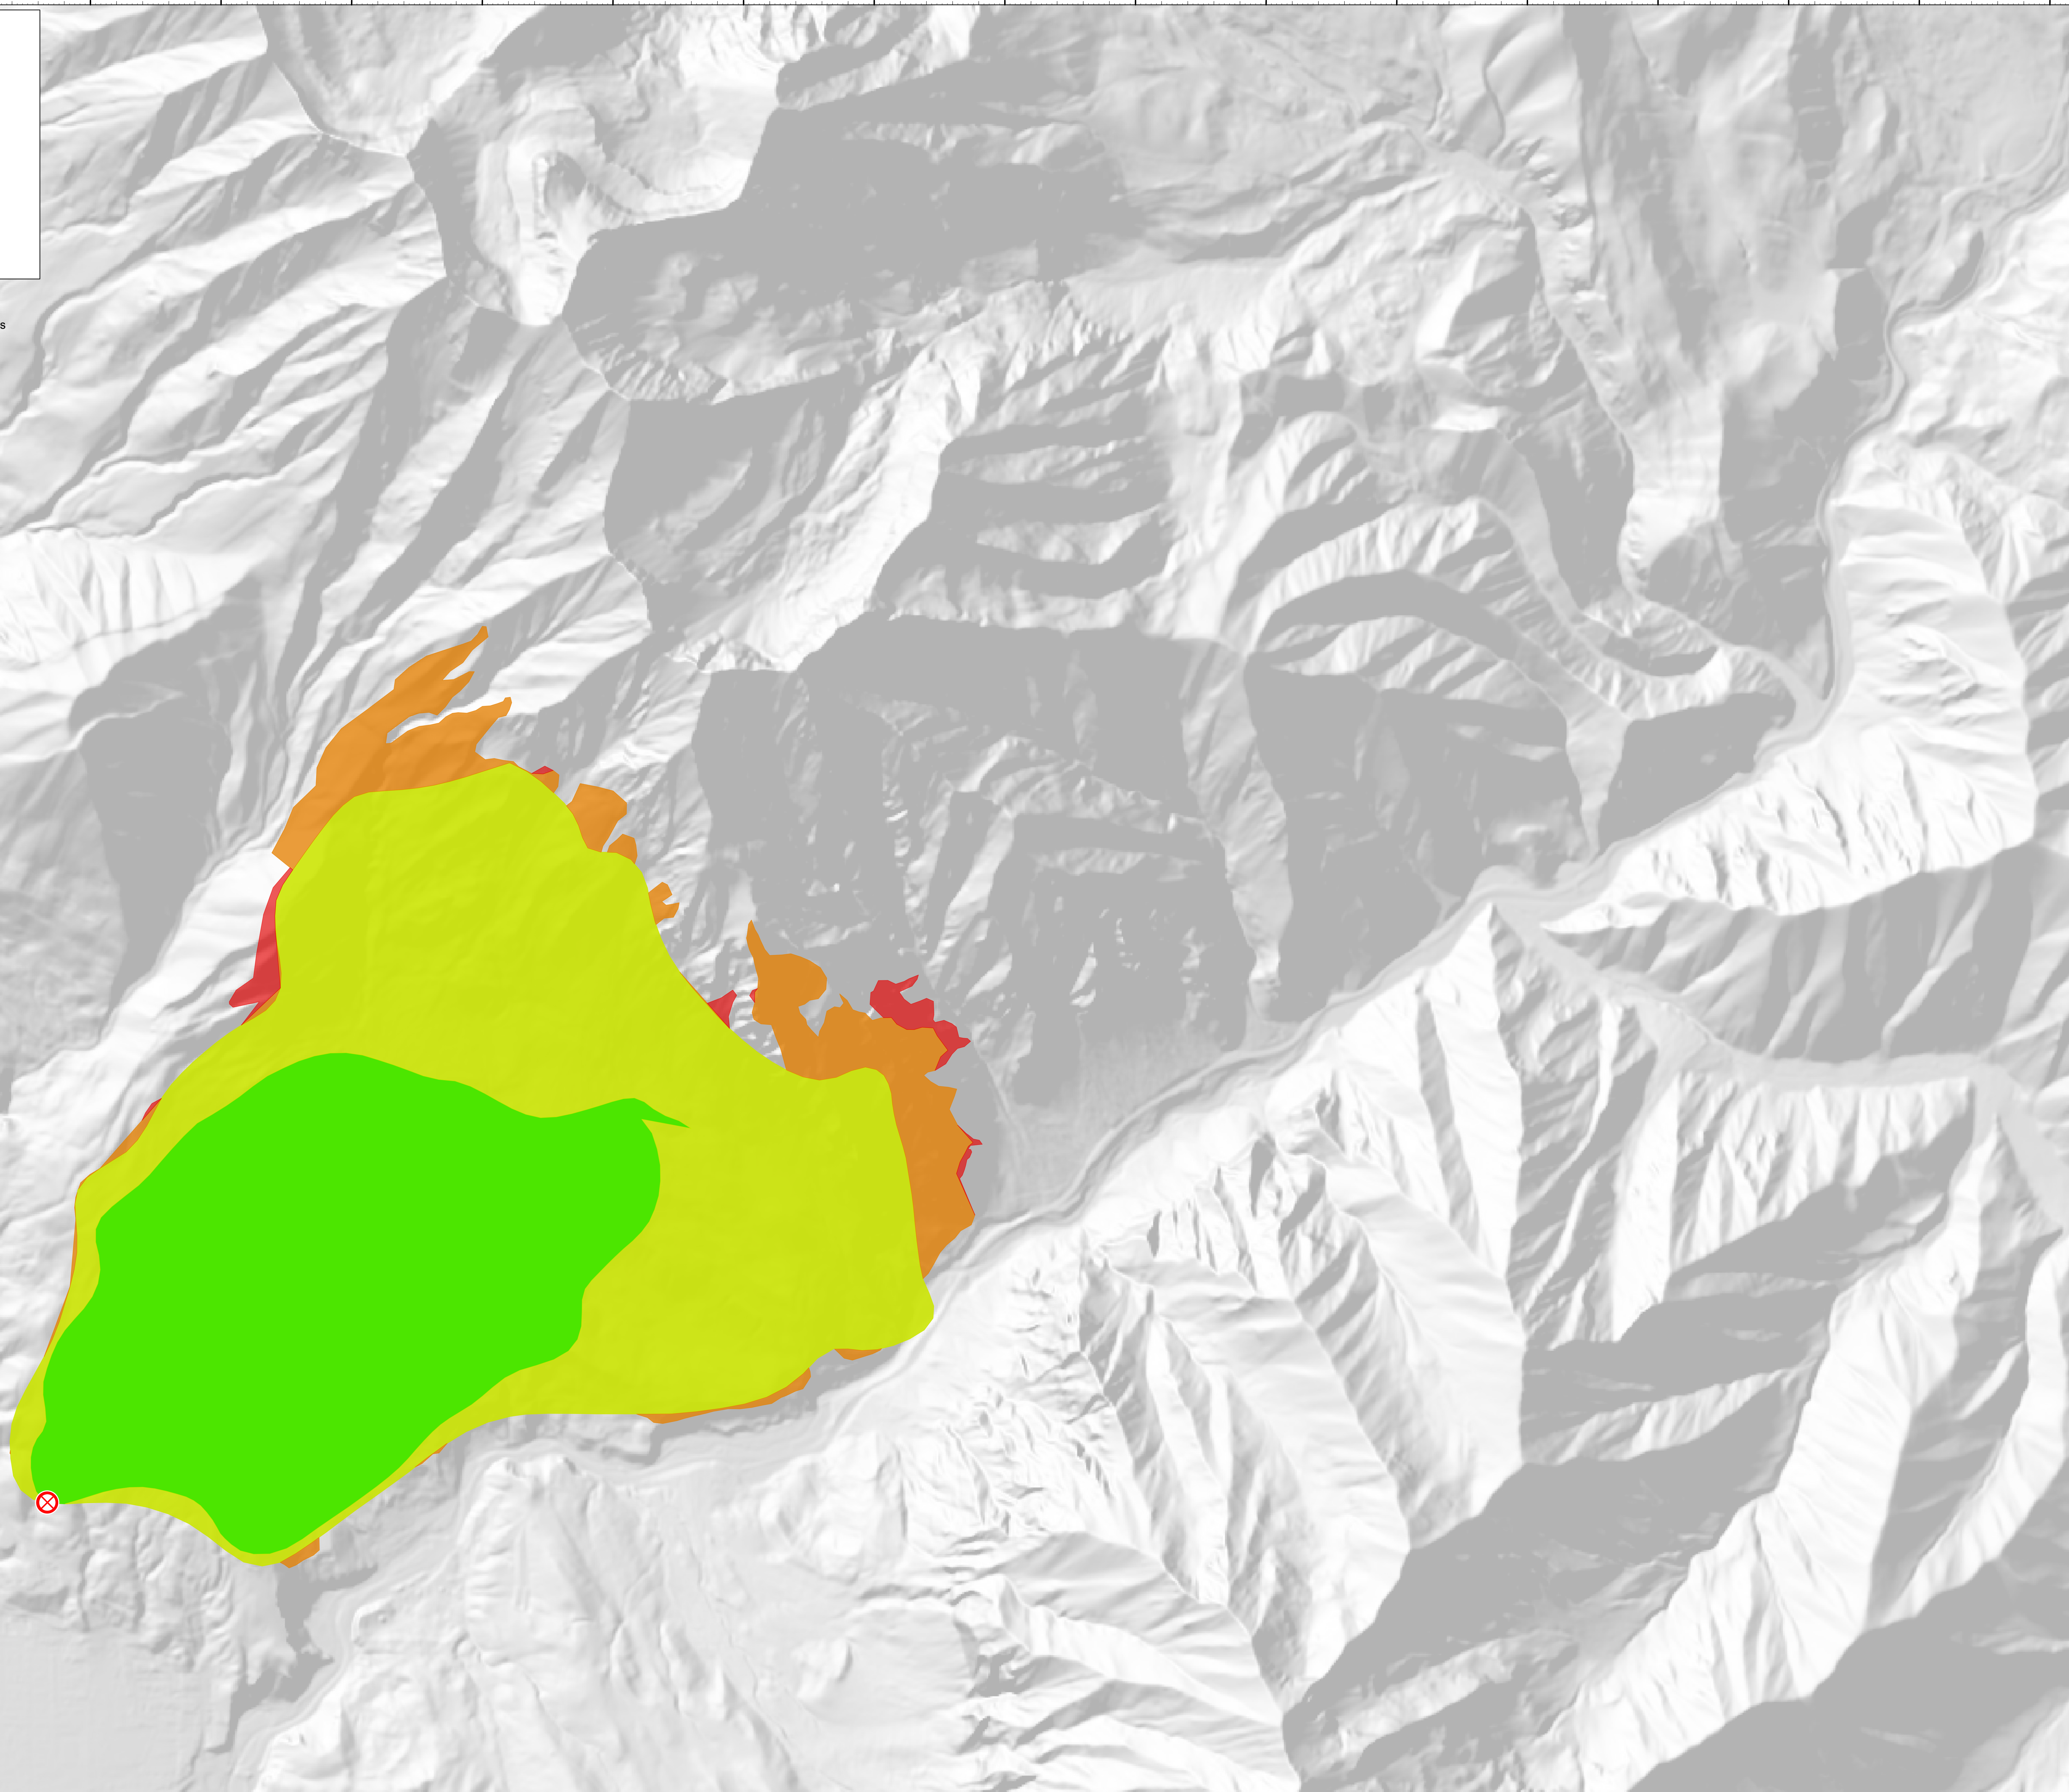

Progression

Range
UT-NWS-001080
10/21/20 Day

3,496 acres as of 10/20/20 @ 1920

	10/17 1916, 1437ac
	10/18 1049, 1665ac
	10/18 2100, 348ac
	10/20 1920, 46ac

mpanunto
10/21/2020 1246
Acres from IR
North American 1983 Datum. Lat/Long Grid