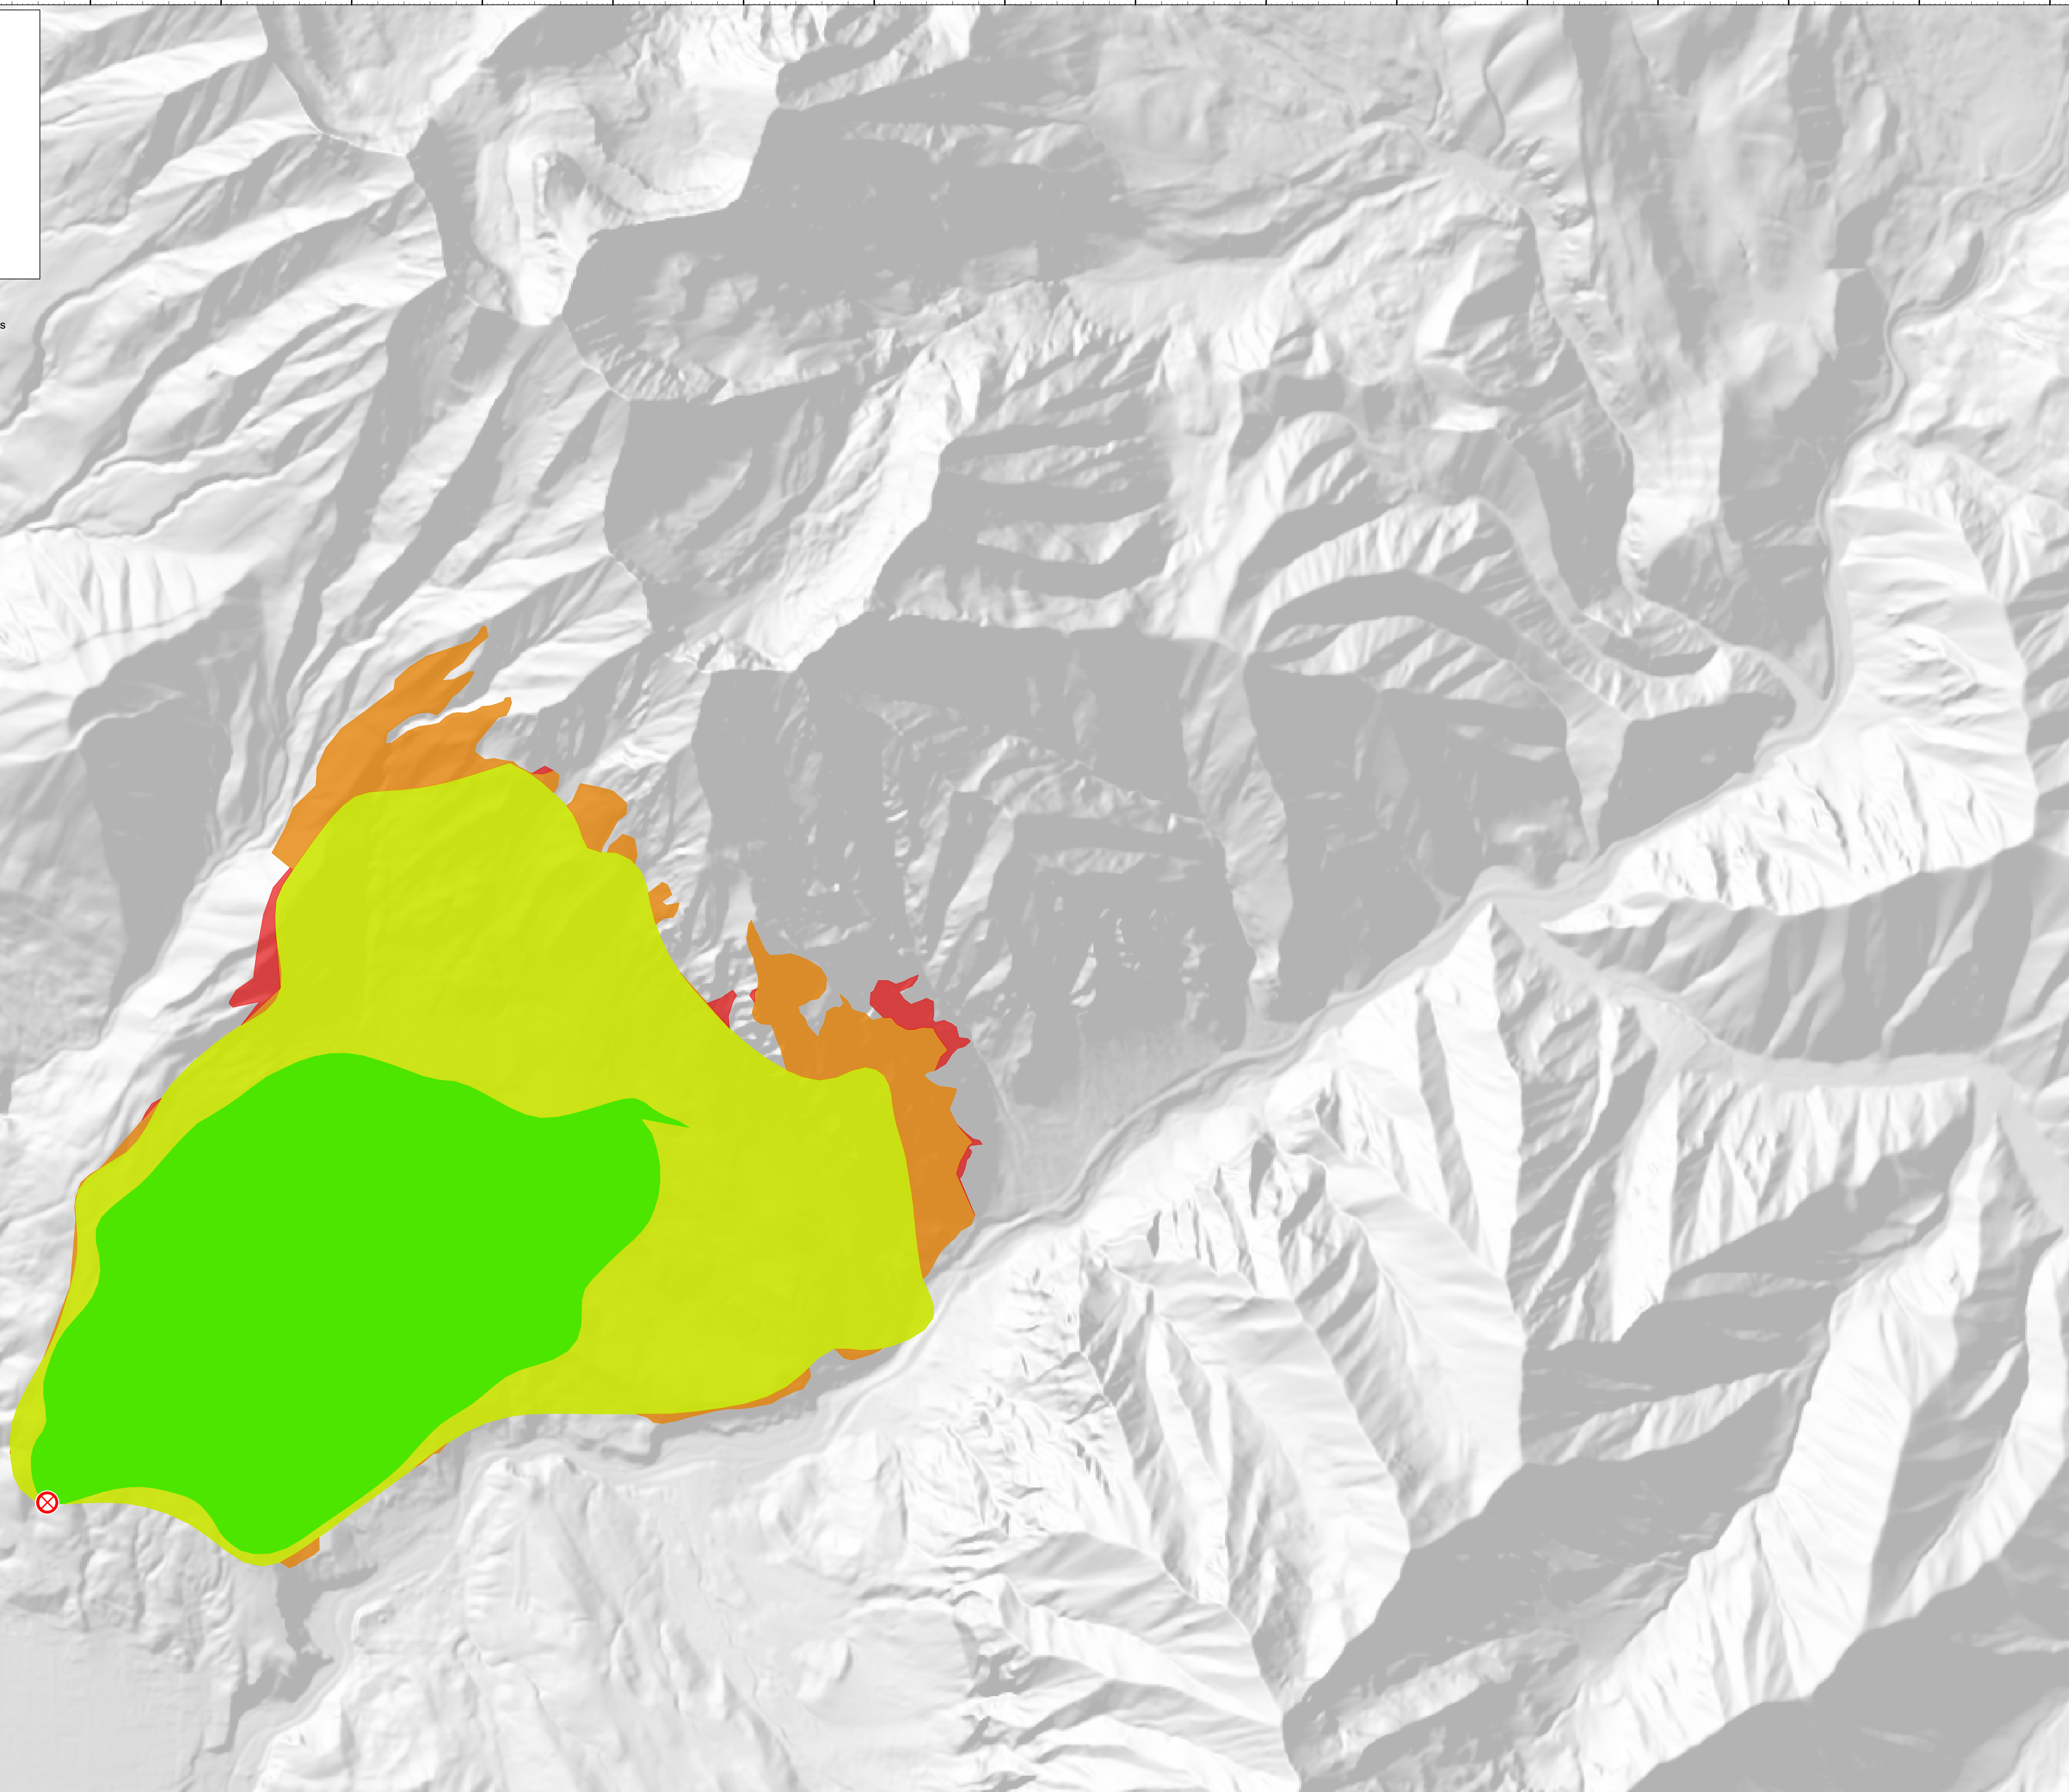

Progression

Range
UT-NWS-001080
10/22/20 Day

3,496 acres as of 10/22/20 @ 0244

	10/17 1916, 1437ac
	10/18 1049, 1665ac
	10/18 2100, 348ac
	10/20 1920, 46ac

mpanunto
10/22/2020 0507
Acres from IR
North American 1983 Datum. Lat/Long Grid