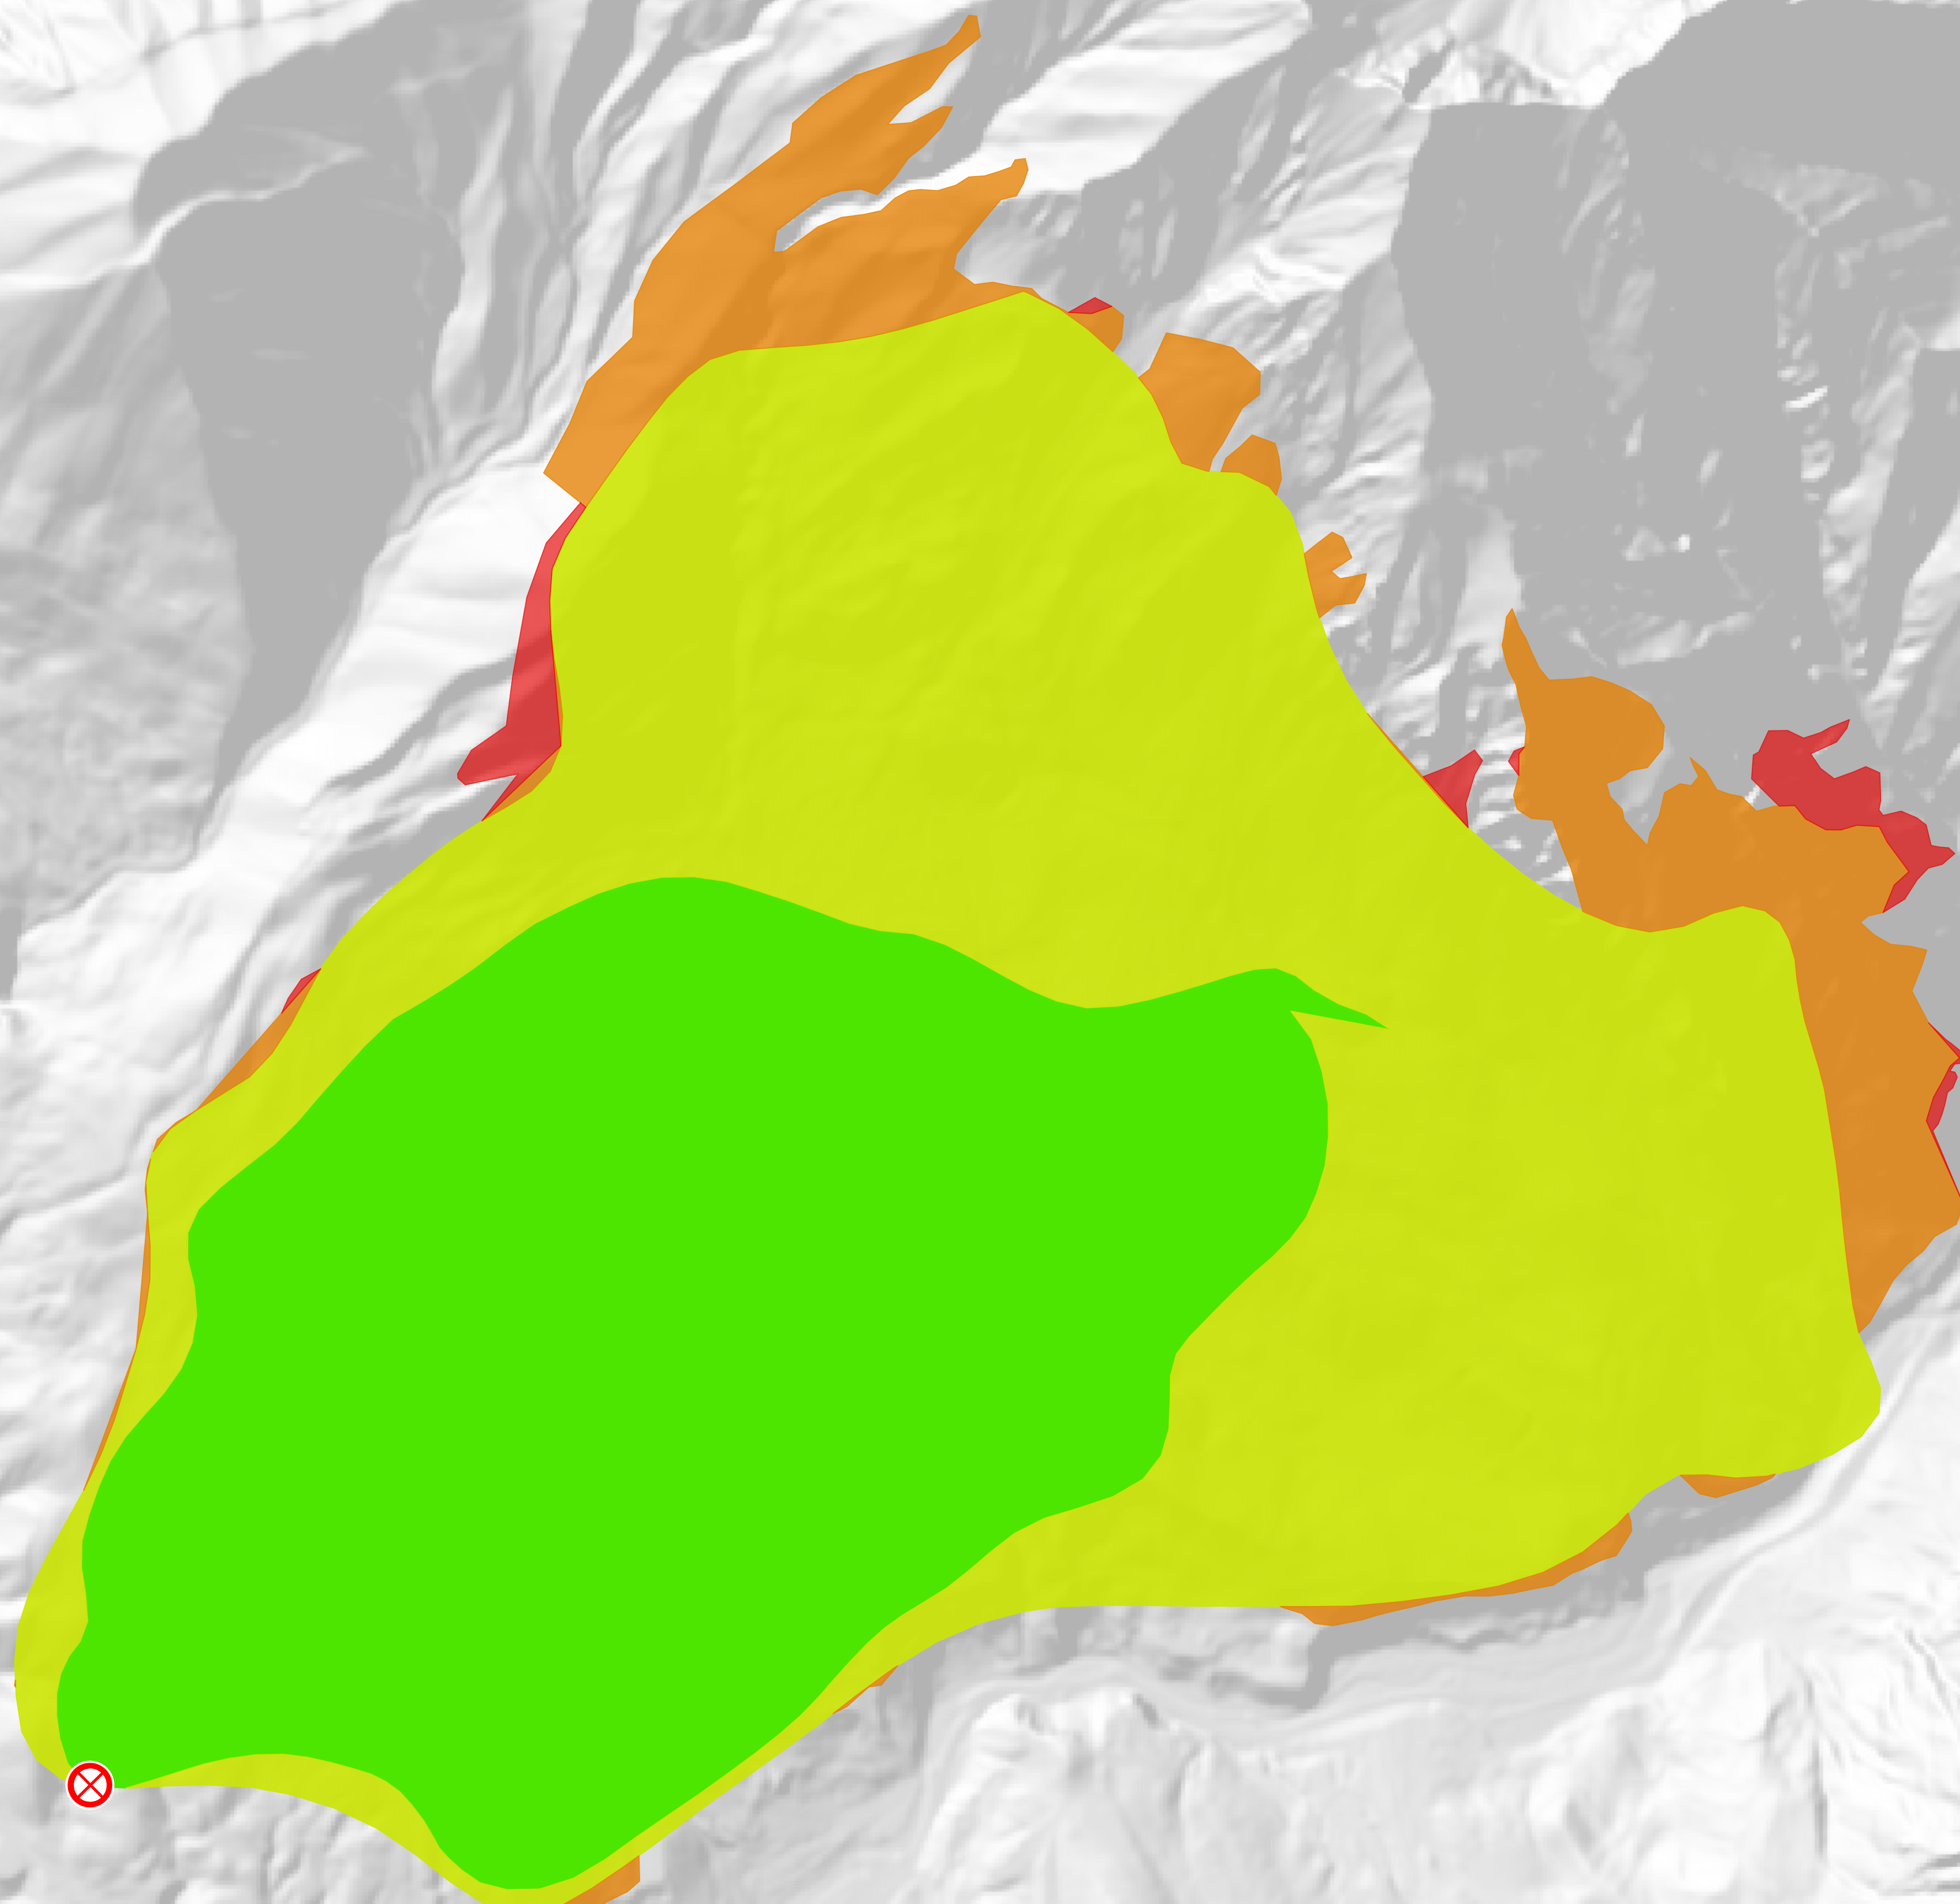

# Progression

Range  
UT-NWS-001080  
10/24/20 Day

3,496 acres as of 10/22/20 @ 0244

	10/17 1916, 1437ac
	10/18 1049, 1665ac
	10/18 2100, 348ac
	10/20 1920, 46ac

mpanunto  
10/23/2020 1858  
Acres from IR  
North American 1983 Datum. Lat/Long Grid