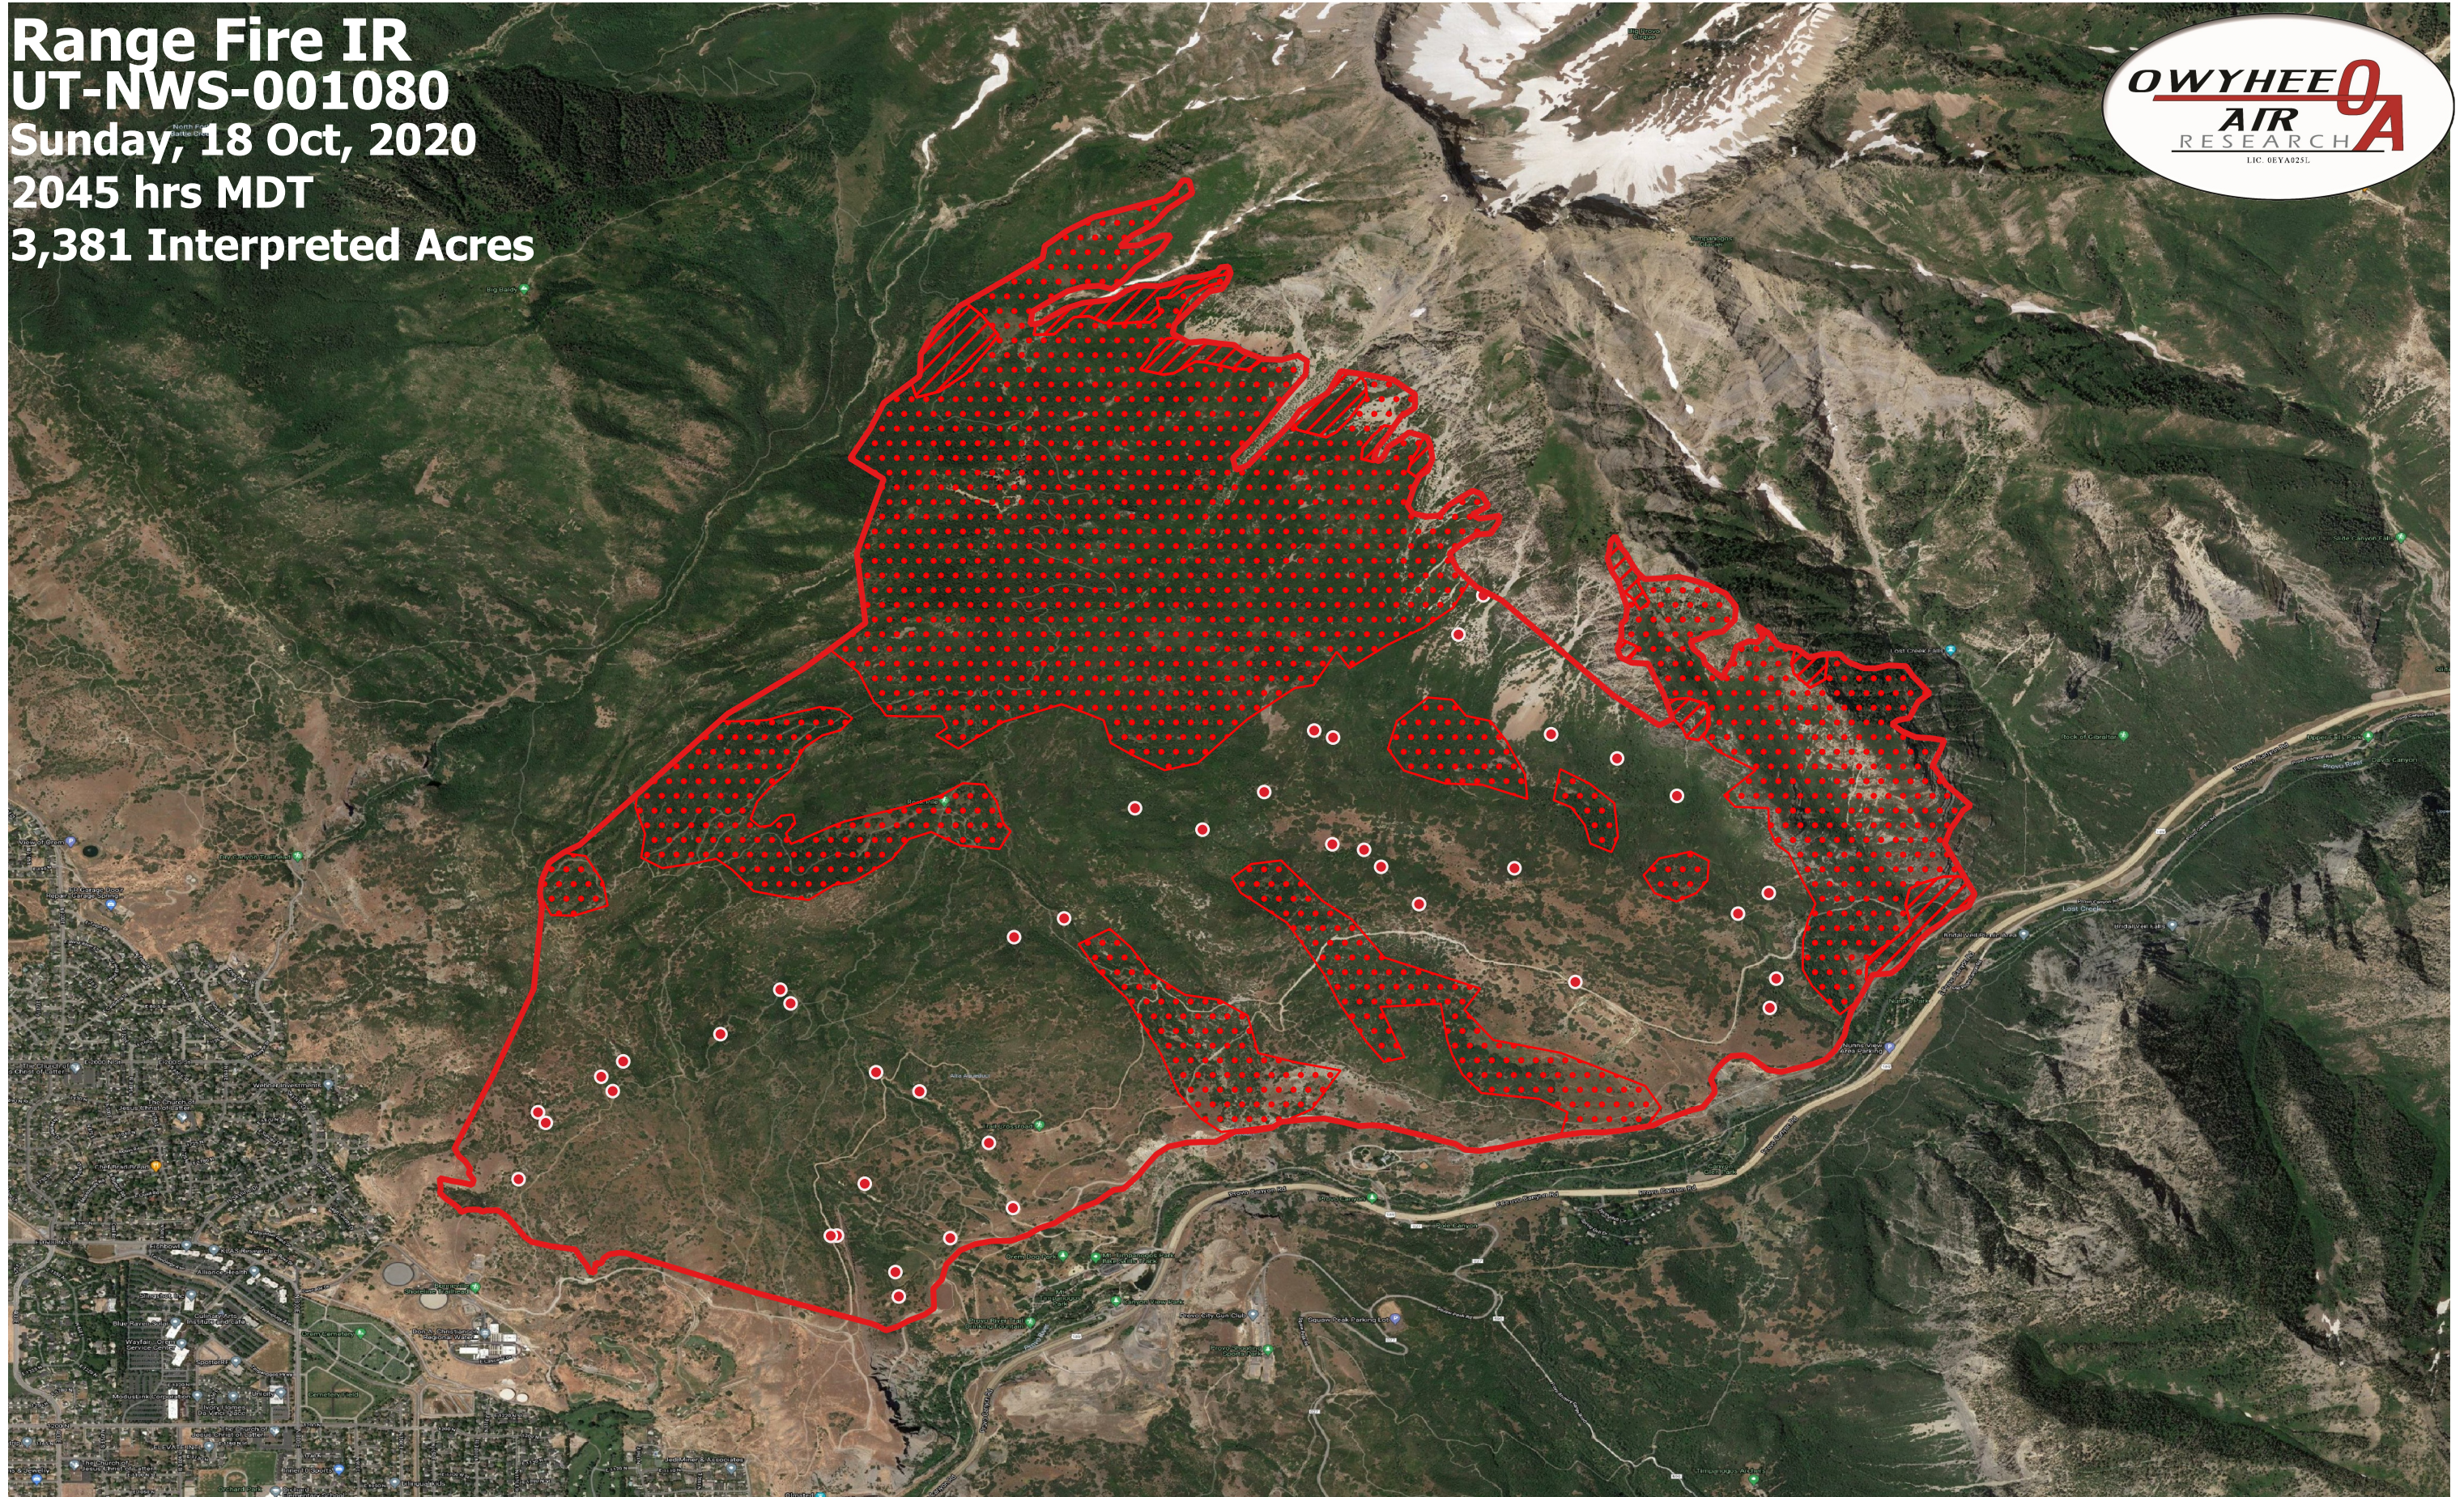

Range Fire IR
UT-NWS-001080
Sunday, 18 Oct, 2020
2045 hrs MDT
3,381 Interpreted Acres

Legend

-  Burn Perimeter
-  Intense Heat
-  Scattered Heat
-  Isolated Heat

Scale: 1:15,000

Projection: WGS 84

Produced by Owyhee Air Research, Inc.