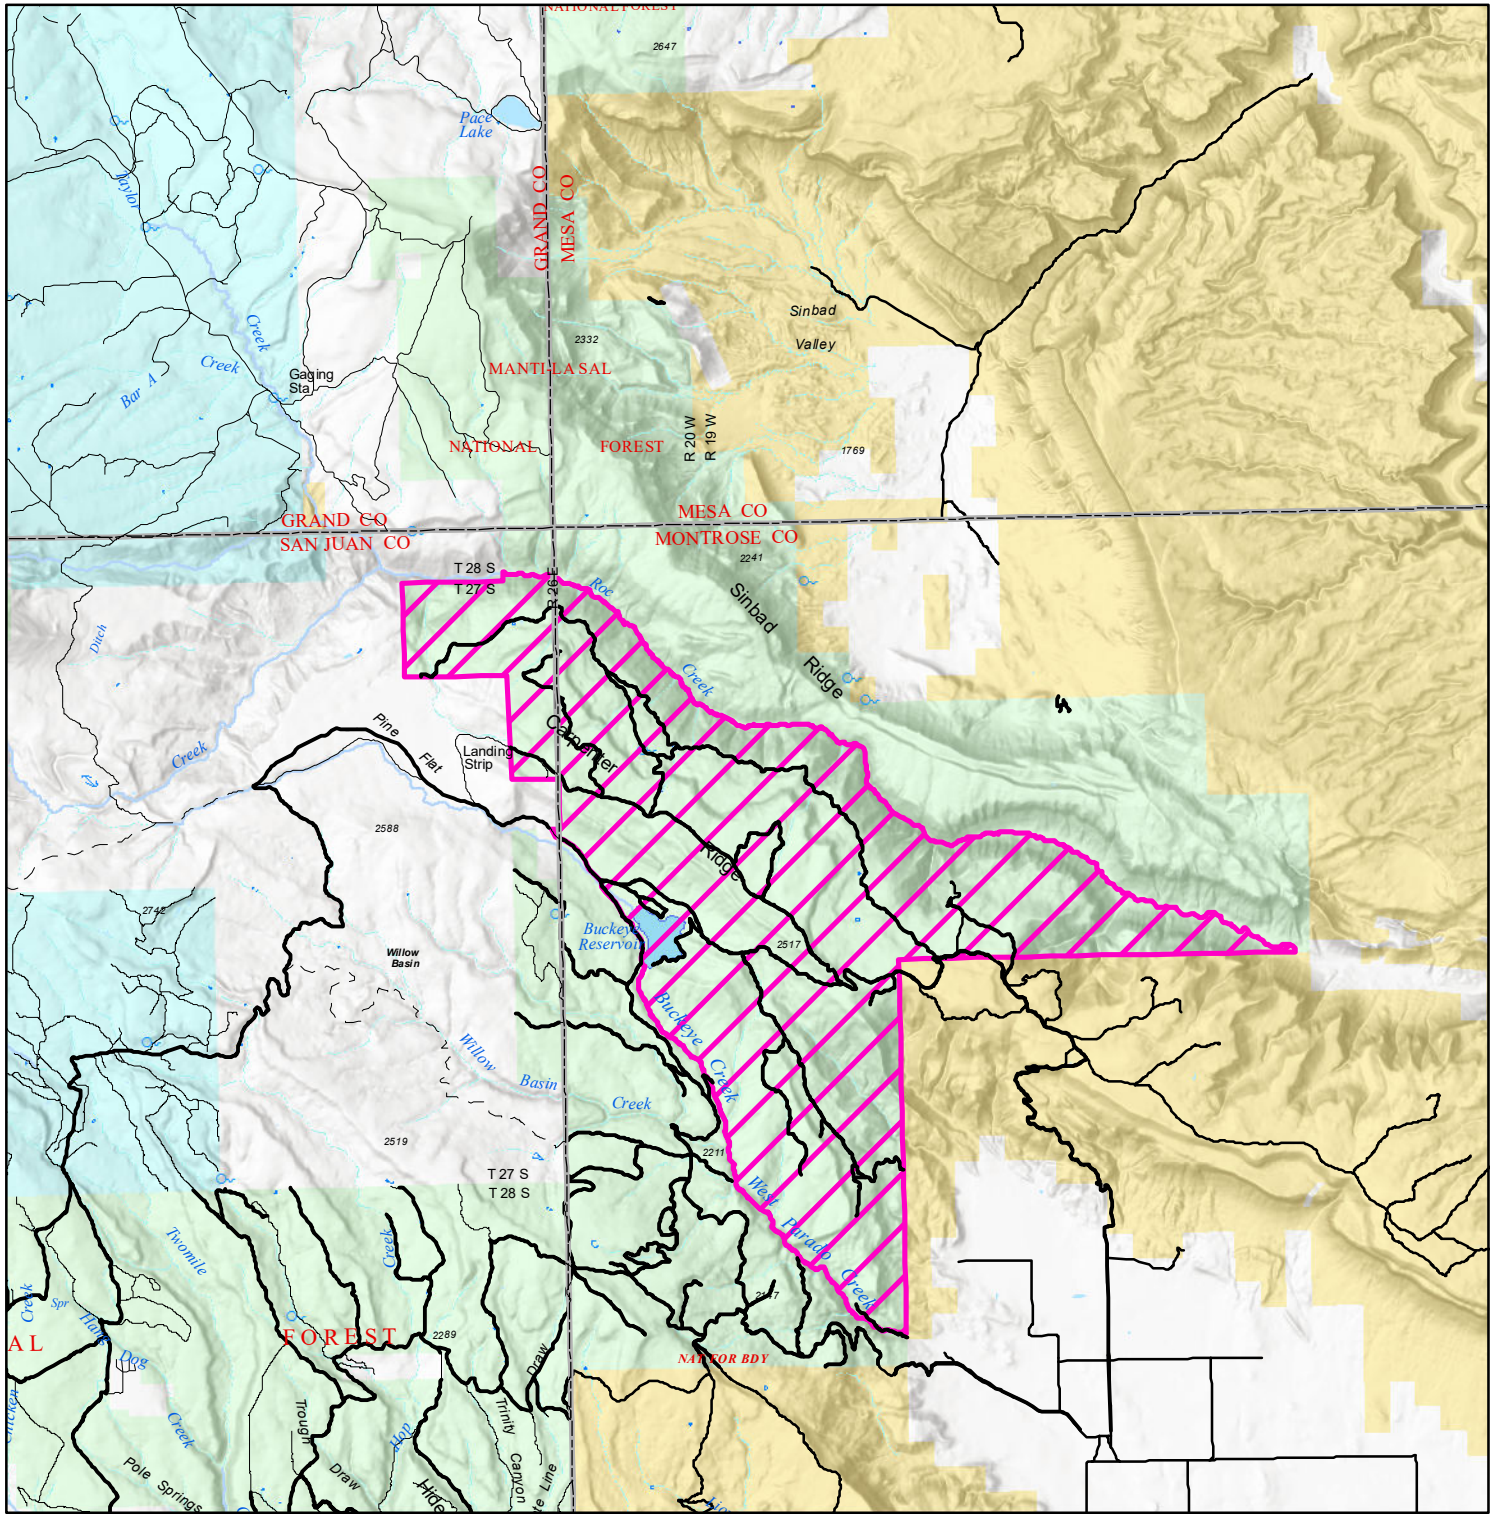

Roc Fire Road and Area Closure

Location Map
Utah and Colorado Boundaries

Date: 6/28/2020

-  Roc Fire Closure Area
-  Bureau of Land Management (BLM)
-  Private
-  State
-  US Forest Service (USFS)

1:120,000

United States Department of Agriculture
Forest Service
Manti-La Sal National Forest
Moab Ranger District