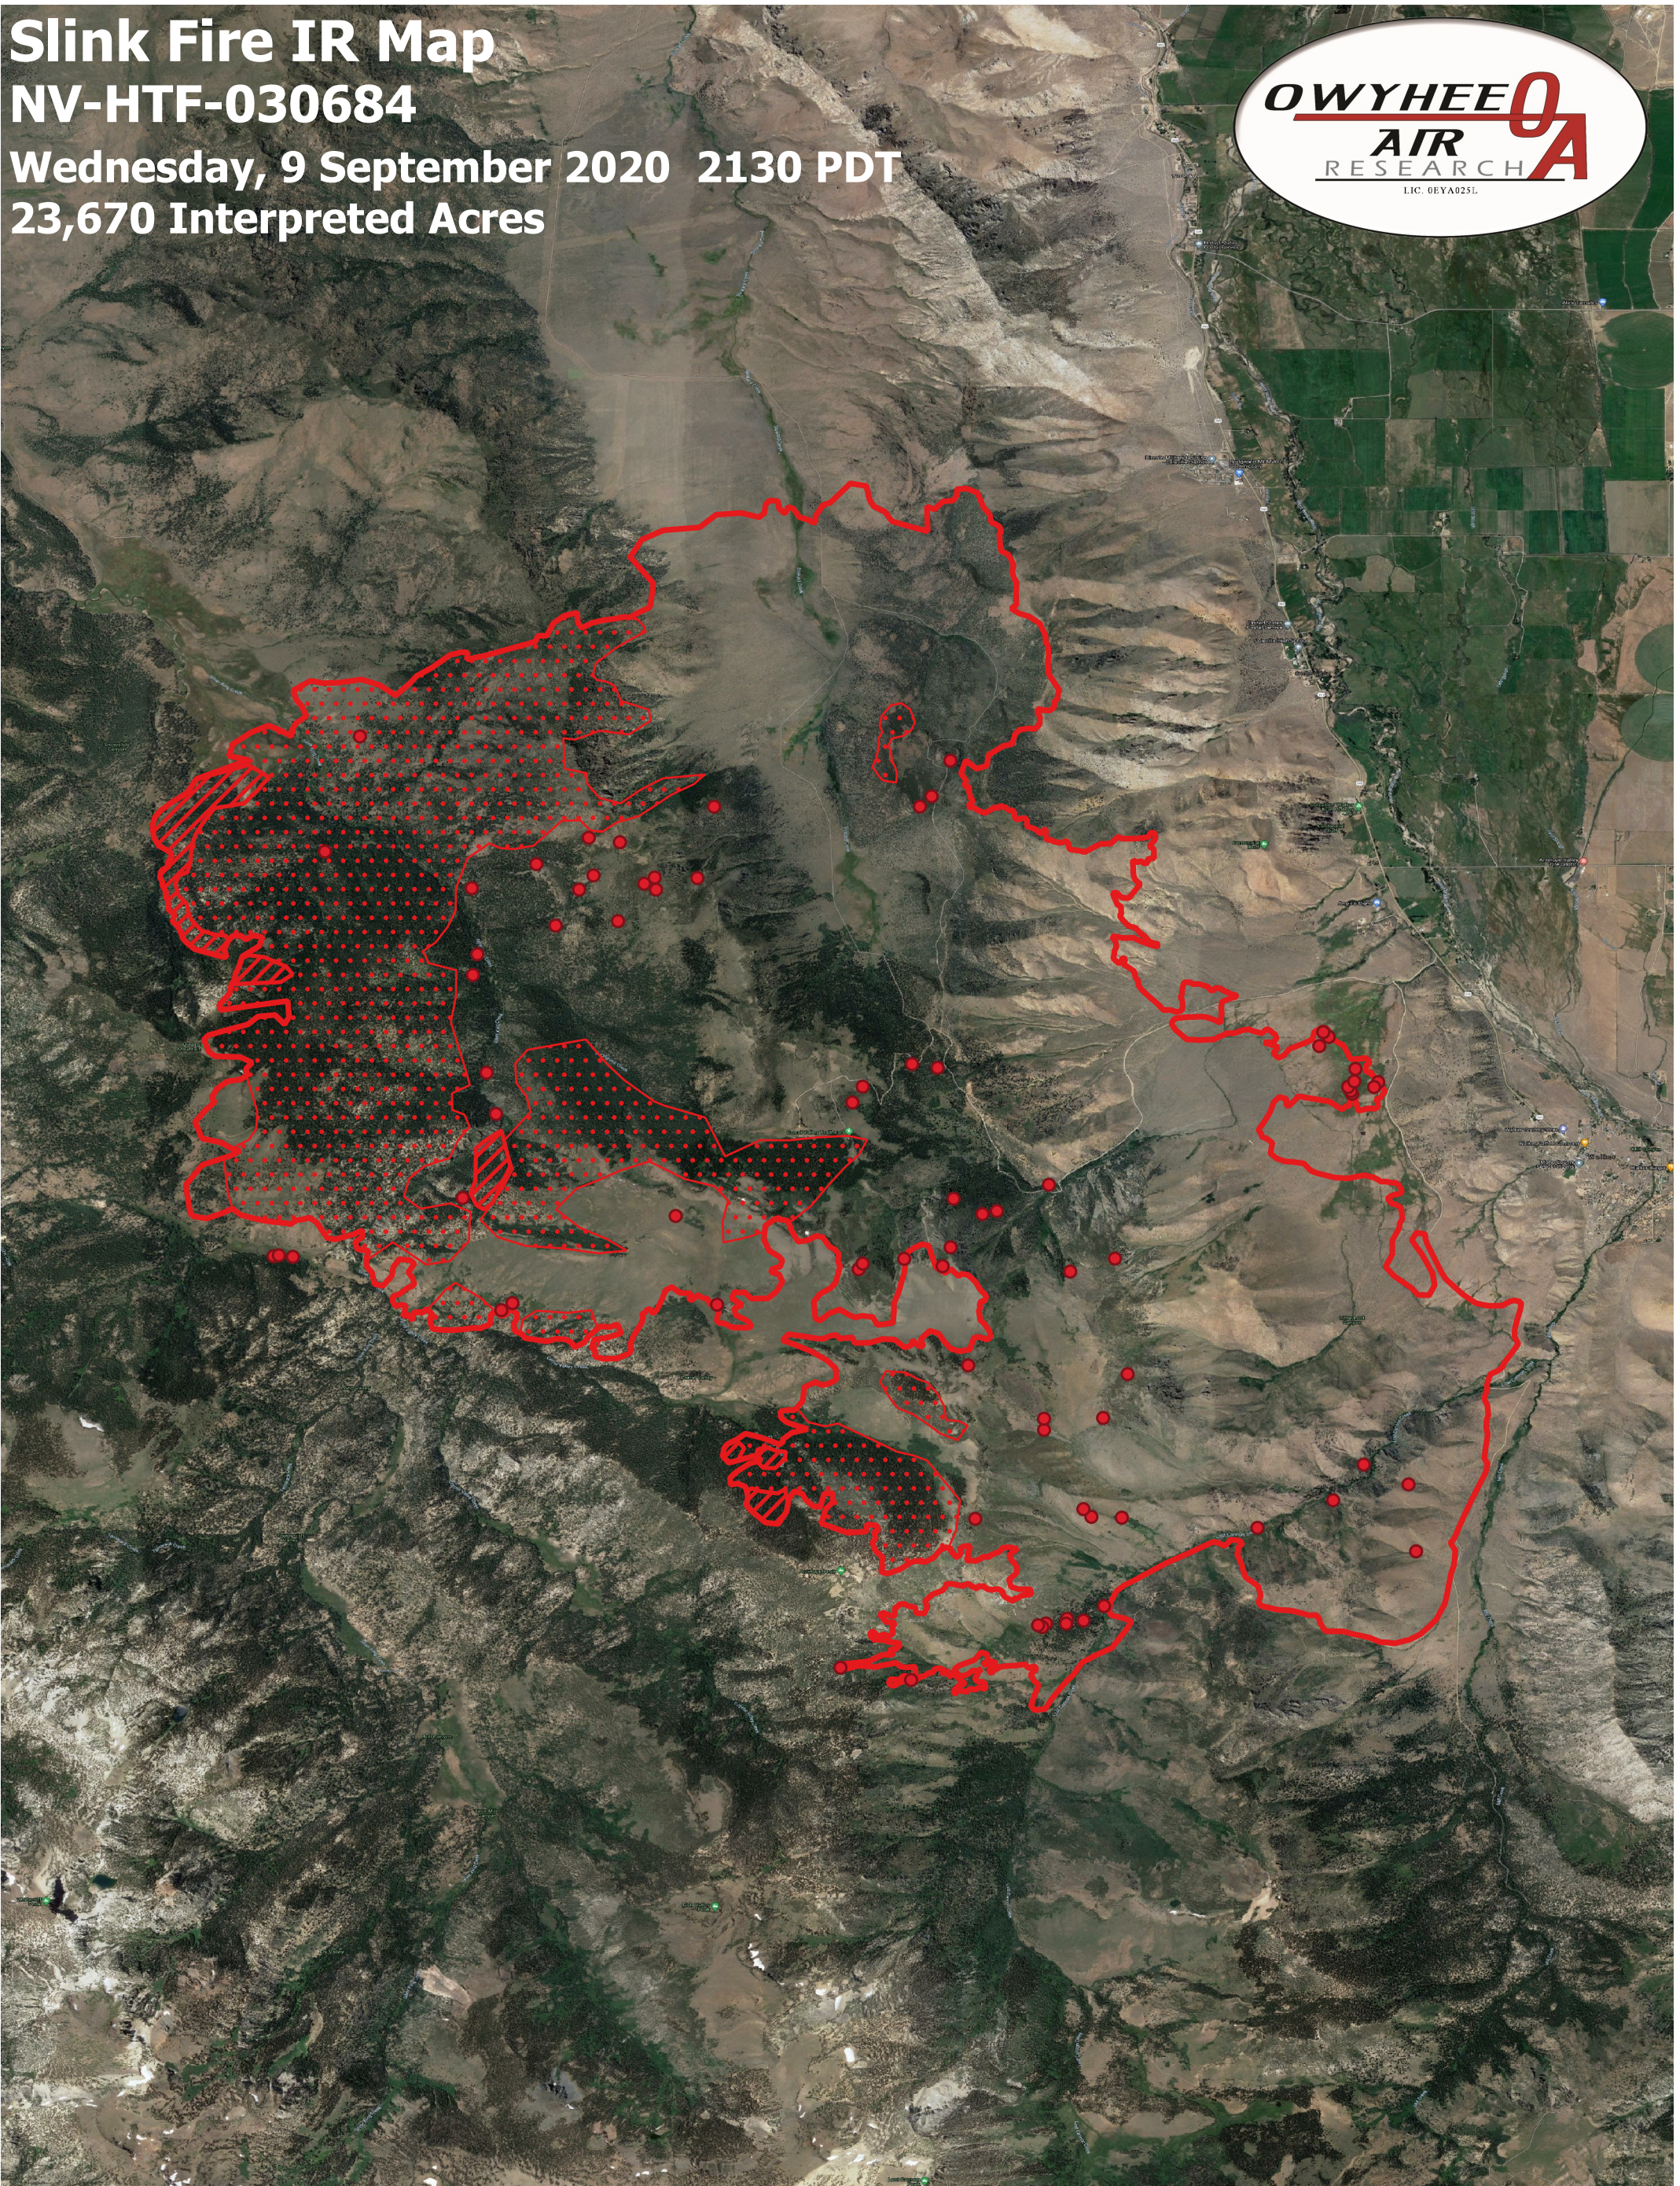

Slink Fire IR Map

NV-HTF-030684

Wednesday, 9 September 2020 2130 PDT

23,670 Interpreted Acres

Legend

- IR Isolated Heat
- ▭ Burn Perimeter
- ▨ IR Intense Heat
- ⋯ IR Scattered Heat

Scale: 1:40,000

Projection: WGS 84