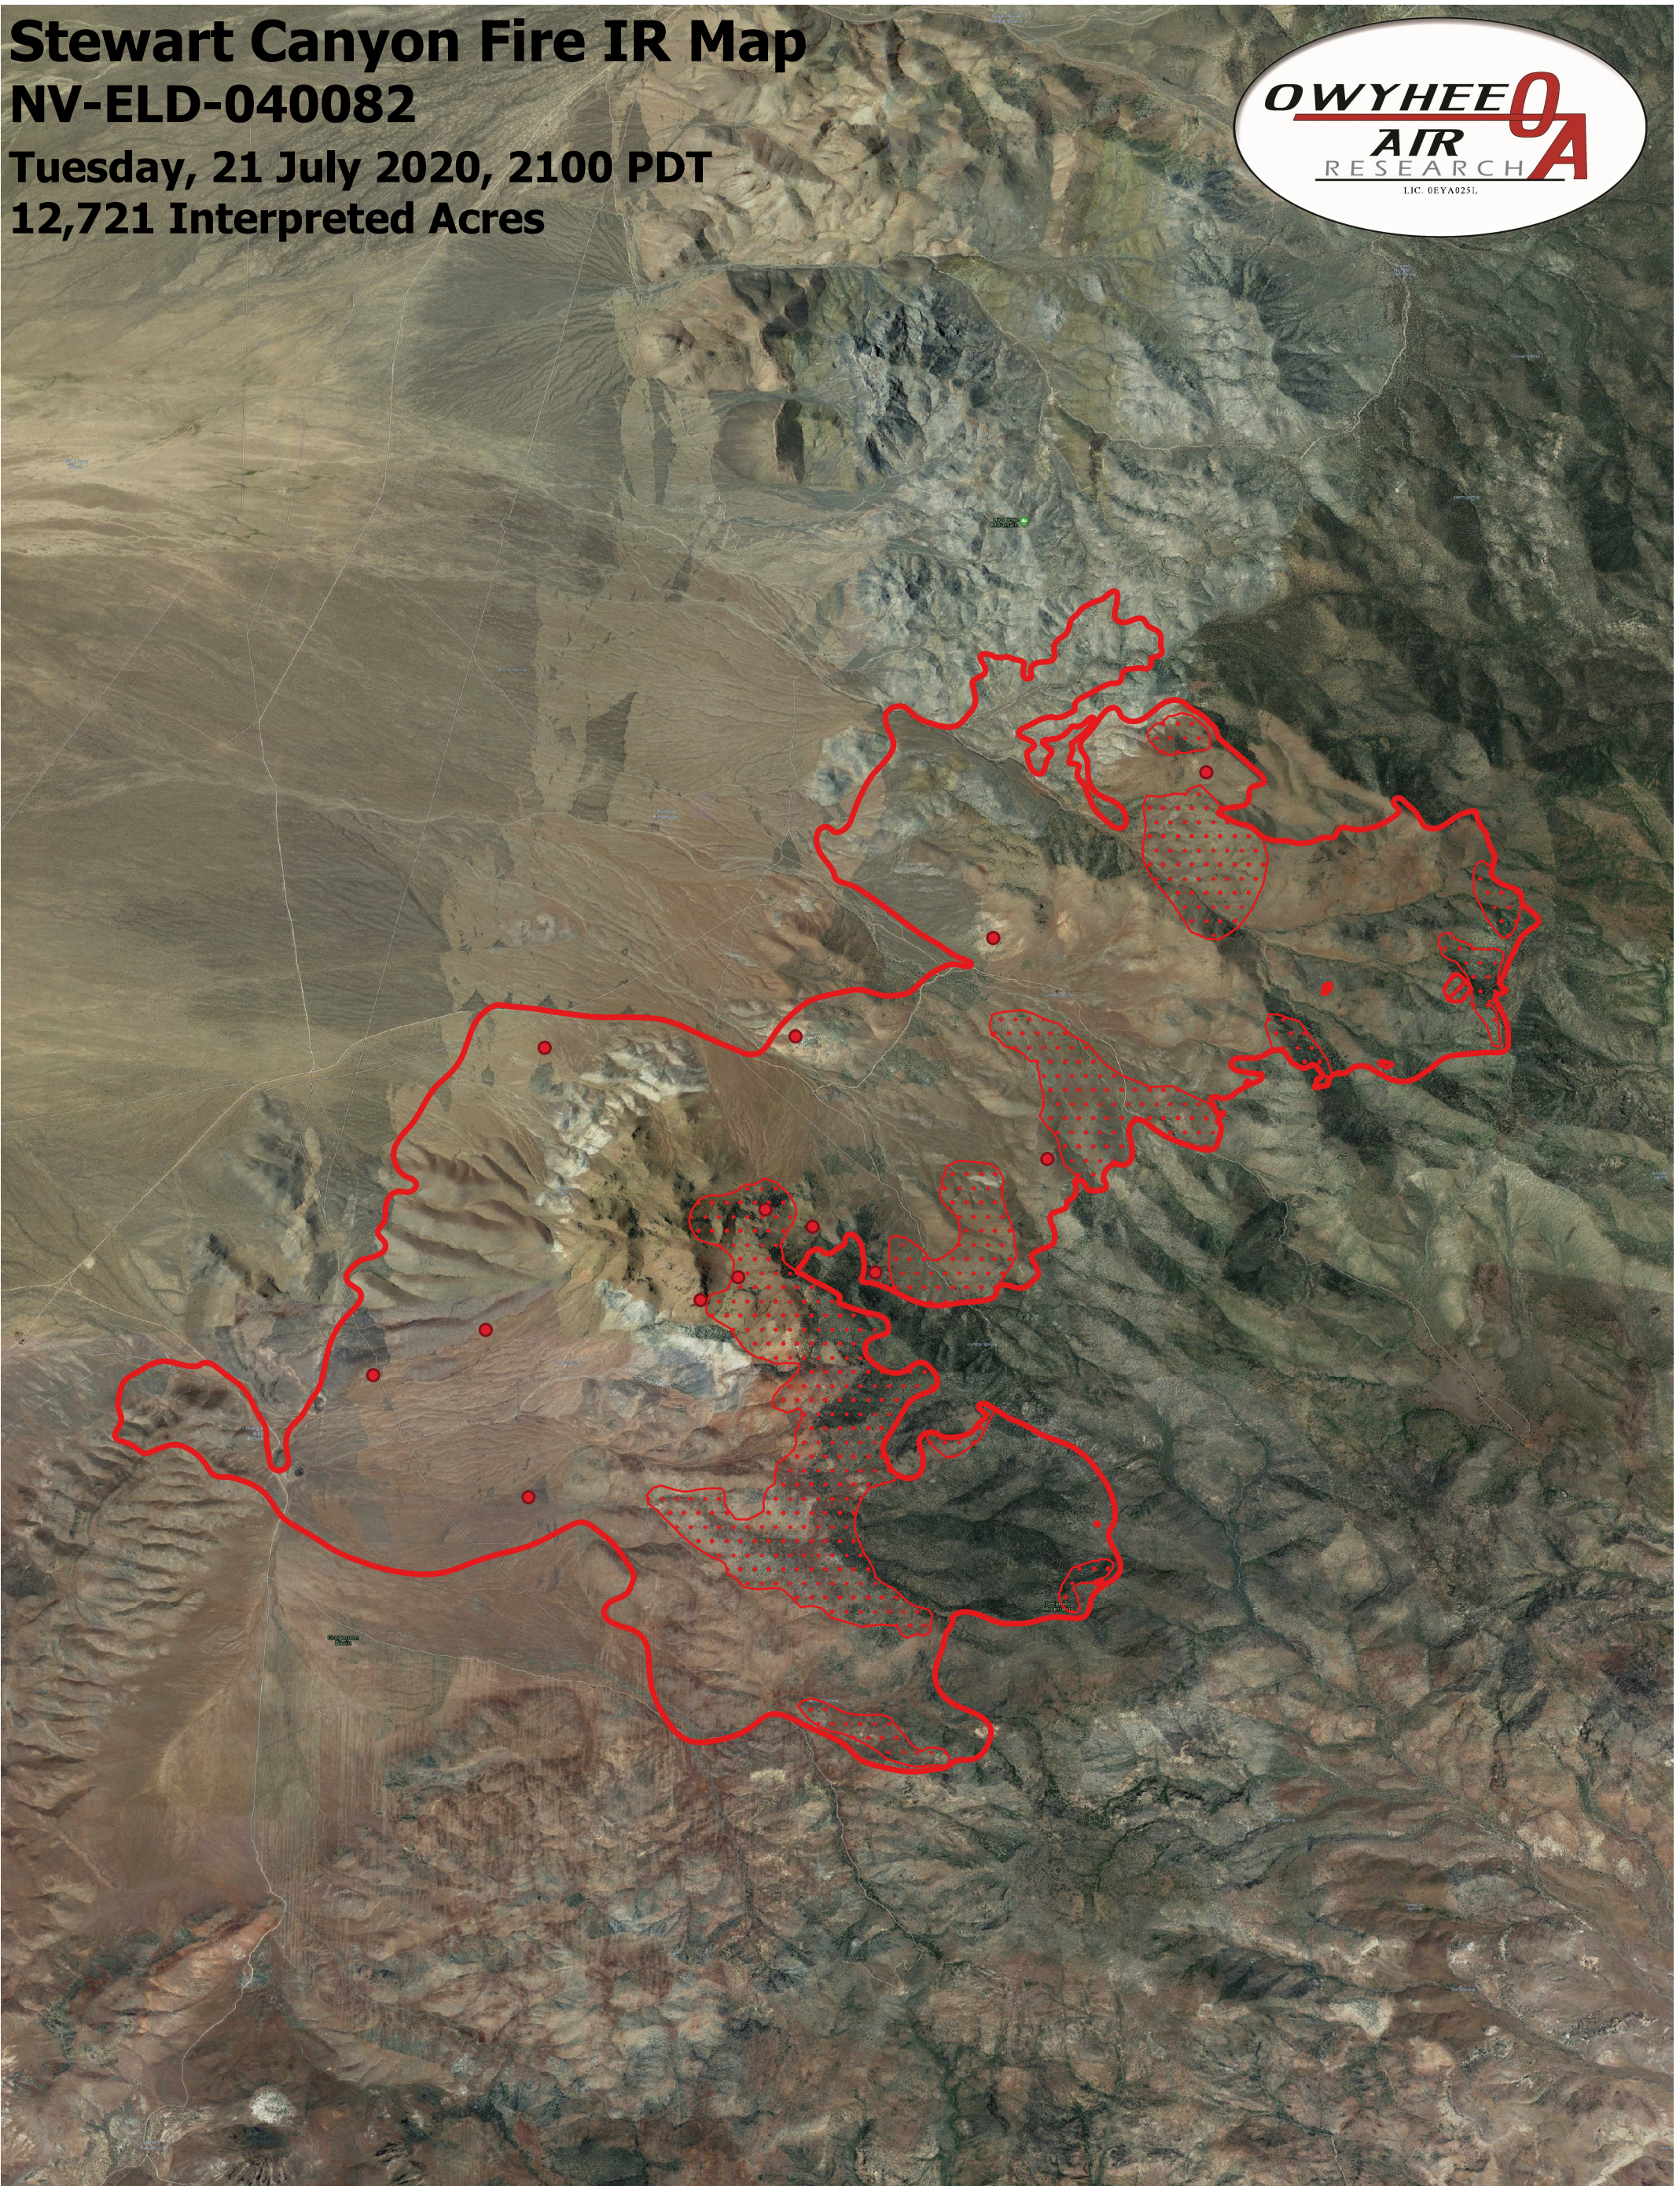

Stewart Canyon Fire IR Map

NV-ELD-040082

Tuesday, 21 July 2020, 2100 PDT

12,721 Interpreted Acres

Legend

- IR Isolated Heat
- ▭ Burn Perimeter
- ▨ IR Intense Heat
- ⋯ IR Scattered Heat

Scale: 1:35,000

Projection: WGS 84