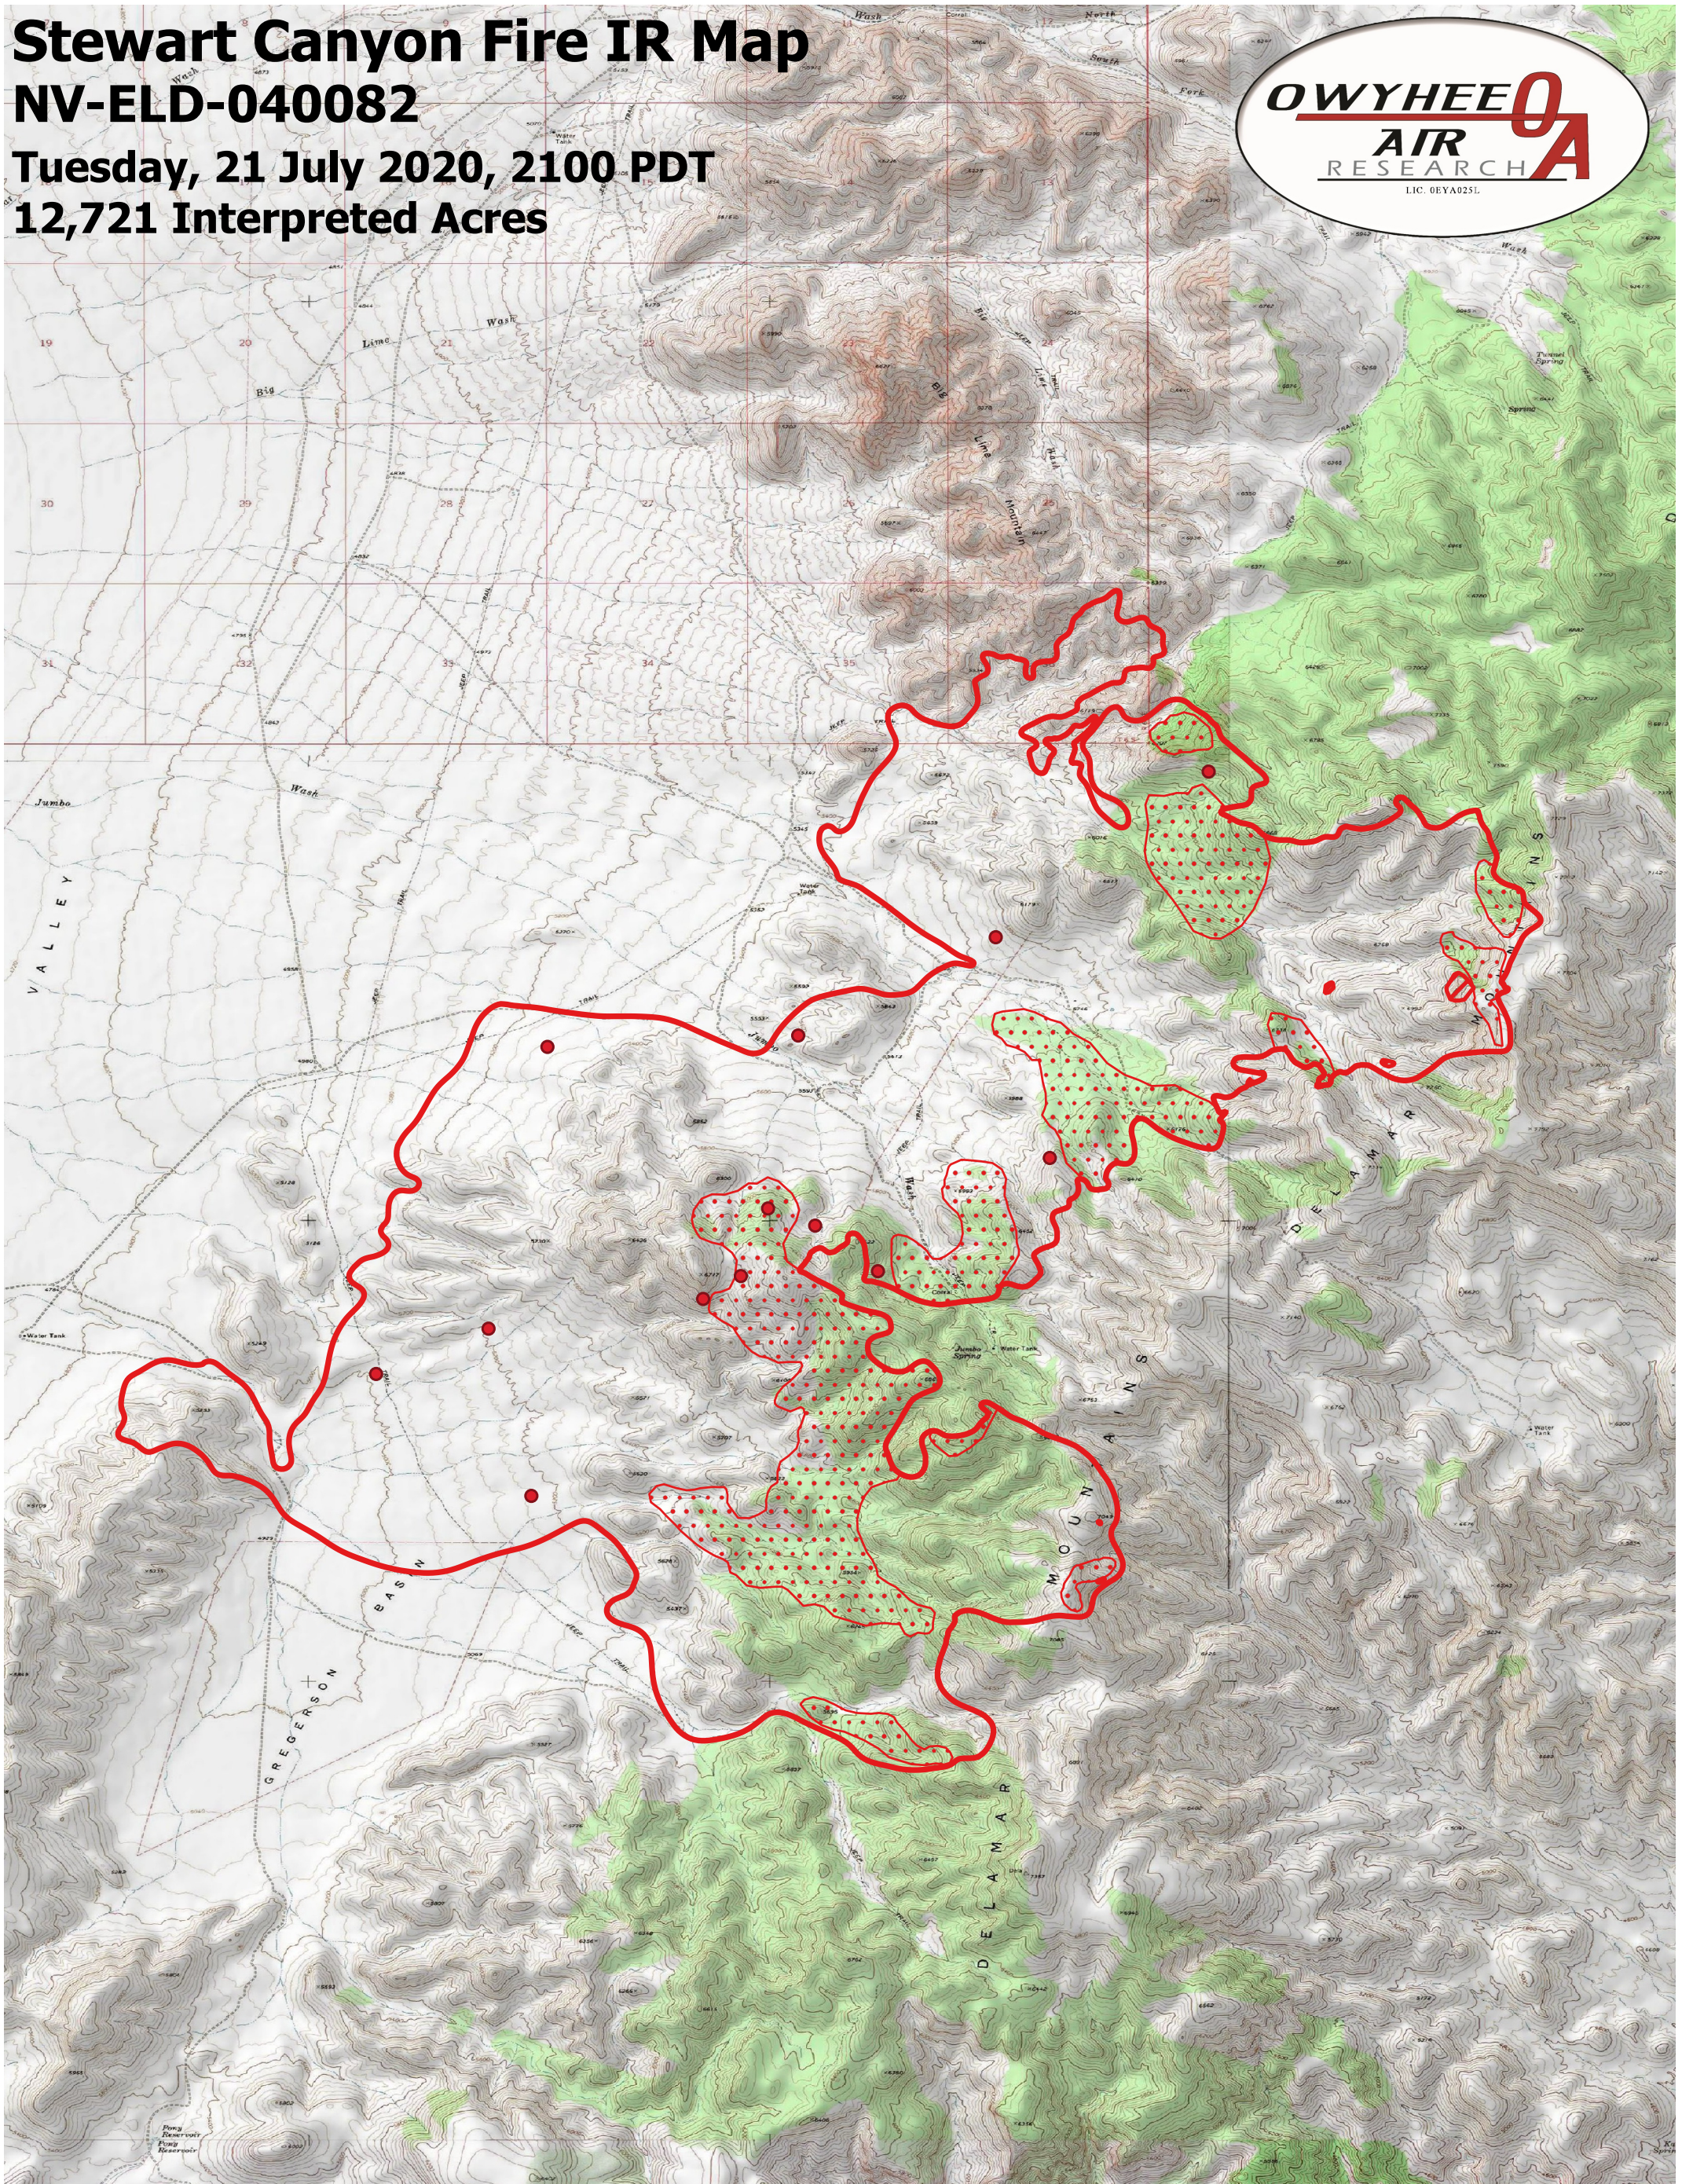

Stewart Canyon Fire IR Map

NV-ELD-040082

Tuesday, 21 July 2020, 2100 PDT

12,721 Interpreted Acres

- Legend**
- IR Isolated Heat
 - ▭ Burn Perimeter
 - ▨ IR Intense Heat
 - IR Scattered Heat

Scale: 1:35,000
Projection: WGS 84
Produced by Owyhee Air Research, Inc.
IR Interpreter: C. Merriman
fire@owyheeair.com (208) 442-5405