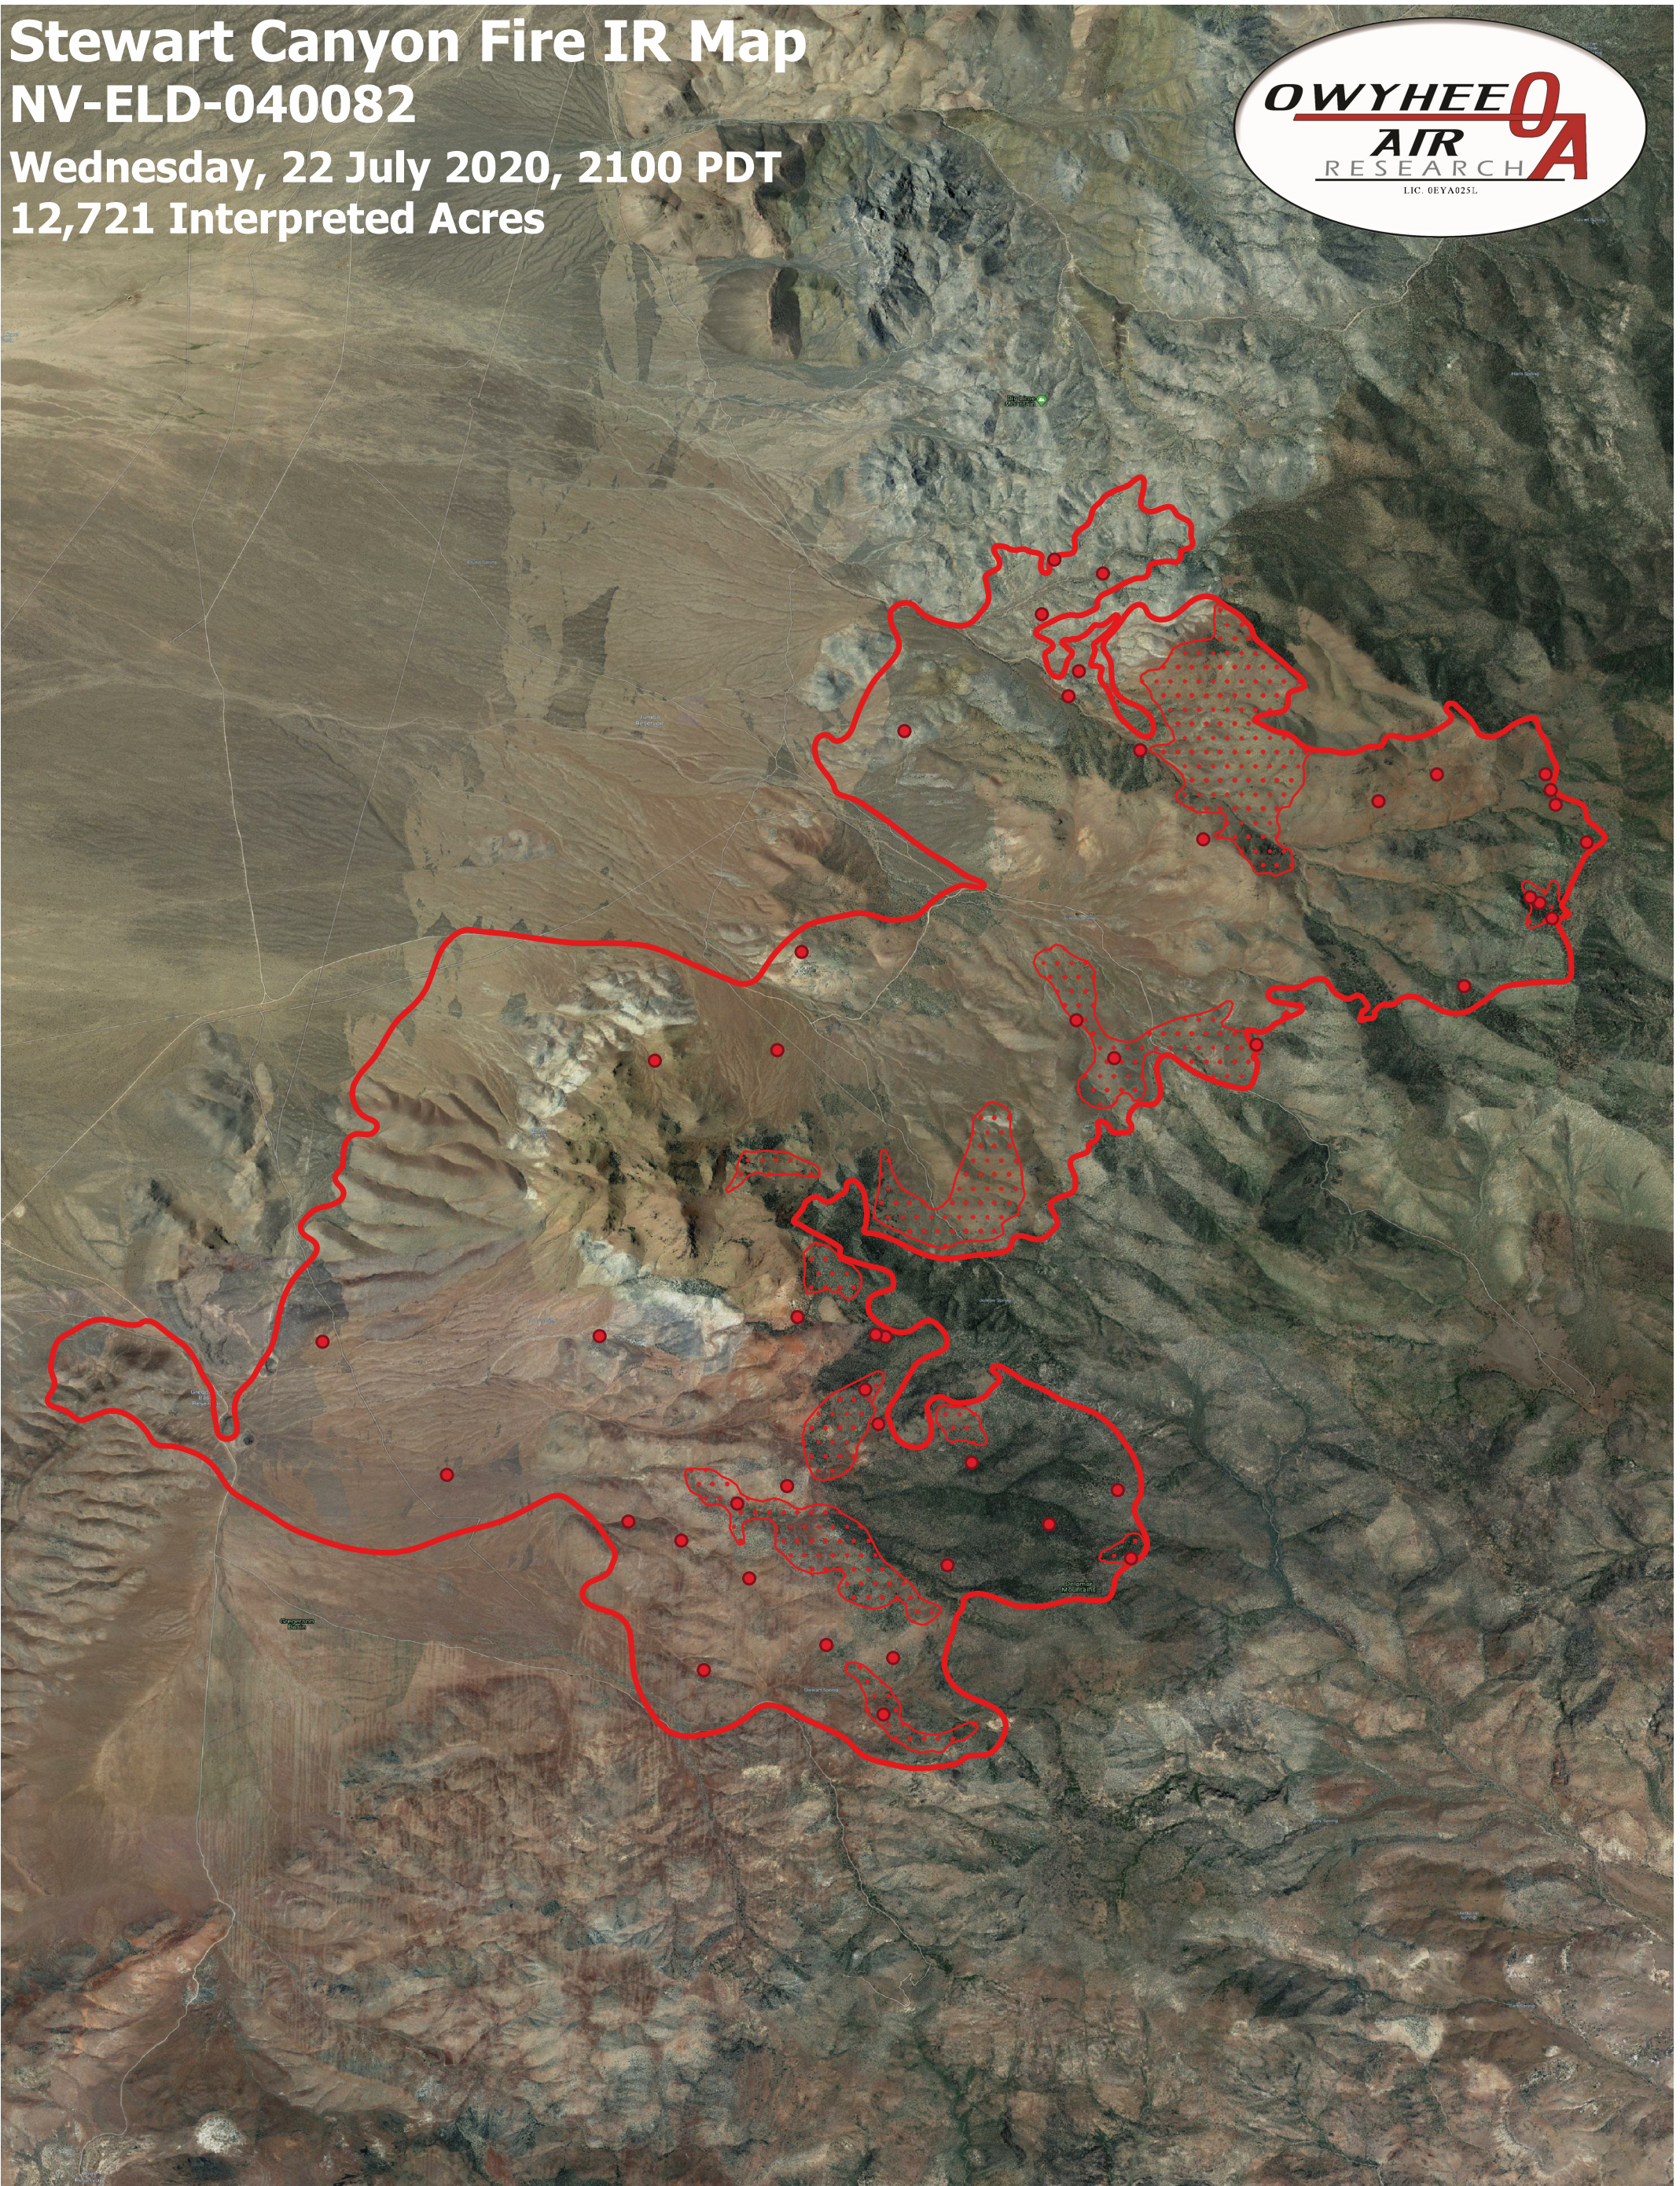

Stewart Canyon Fire IR Map

NV-ELD-040082

Wednesday, 22 July 2020, 2100 PDT

12,721 Interpreted Acres

- Legend**
- IR Isolated Heat
 - ▭ Burn Perimeter
 - ▭ IR Scattered Heat

Scale: 1:32,000
Projection: WGS 84
Produced by Owyhee Air Research, Inc.
IR Interpreter: C. Merriman
fire@owyheeair.com (208) 442-5405