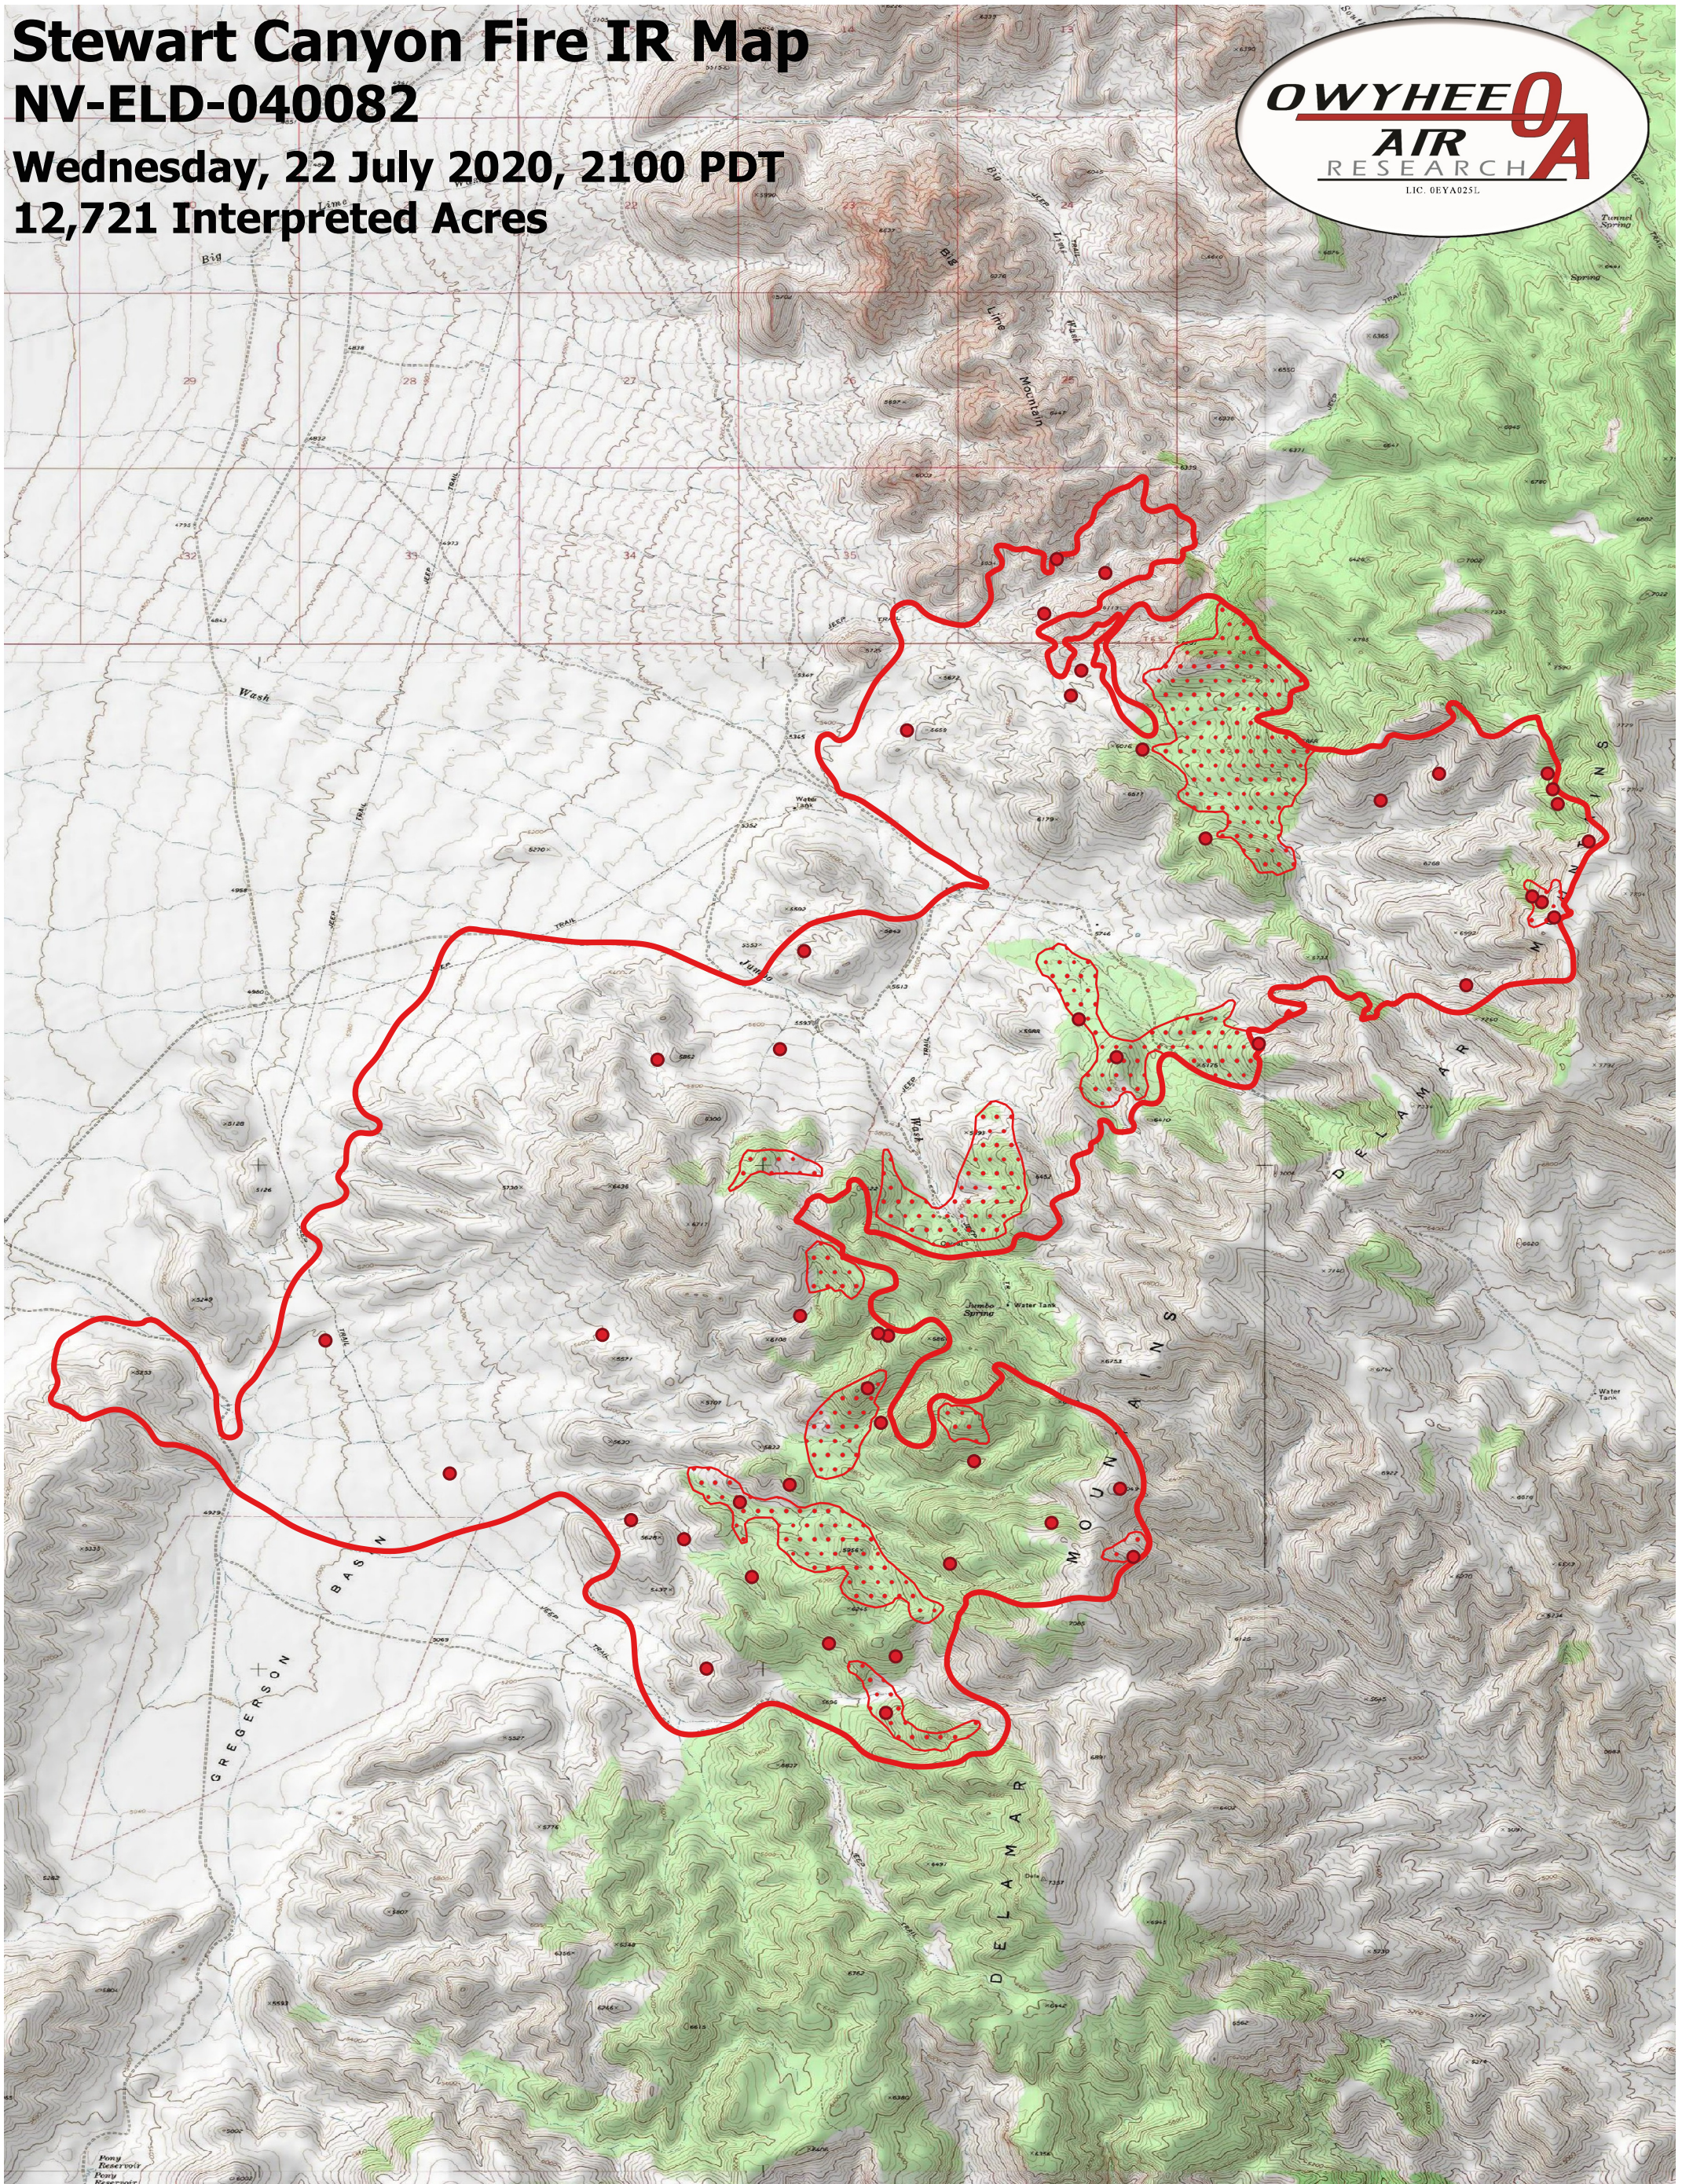

# Stewart Canyon Fire IR Map

## NV-ELD-040082

Wednesday, 22 July 2020, 2100 PDT

12,721 Interpreted Acres

- Legend**
- IR Isolated Heat
  - ▭ Burn Perimeter
  - ▭ IR Scattered Heat

Scale: 1:32,000  
Projection: WGS 84  
Produced by Owyhee Air Research, Inc.  
IR Interpreter: C. Merriman  
fire@owyheeair.com (208) 442-5405