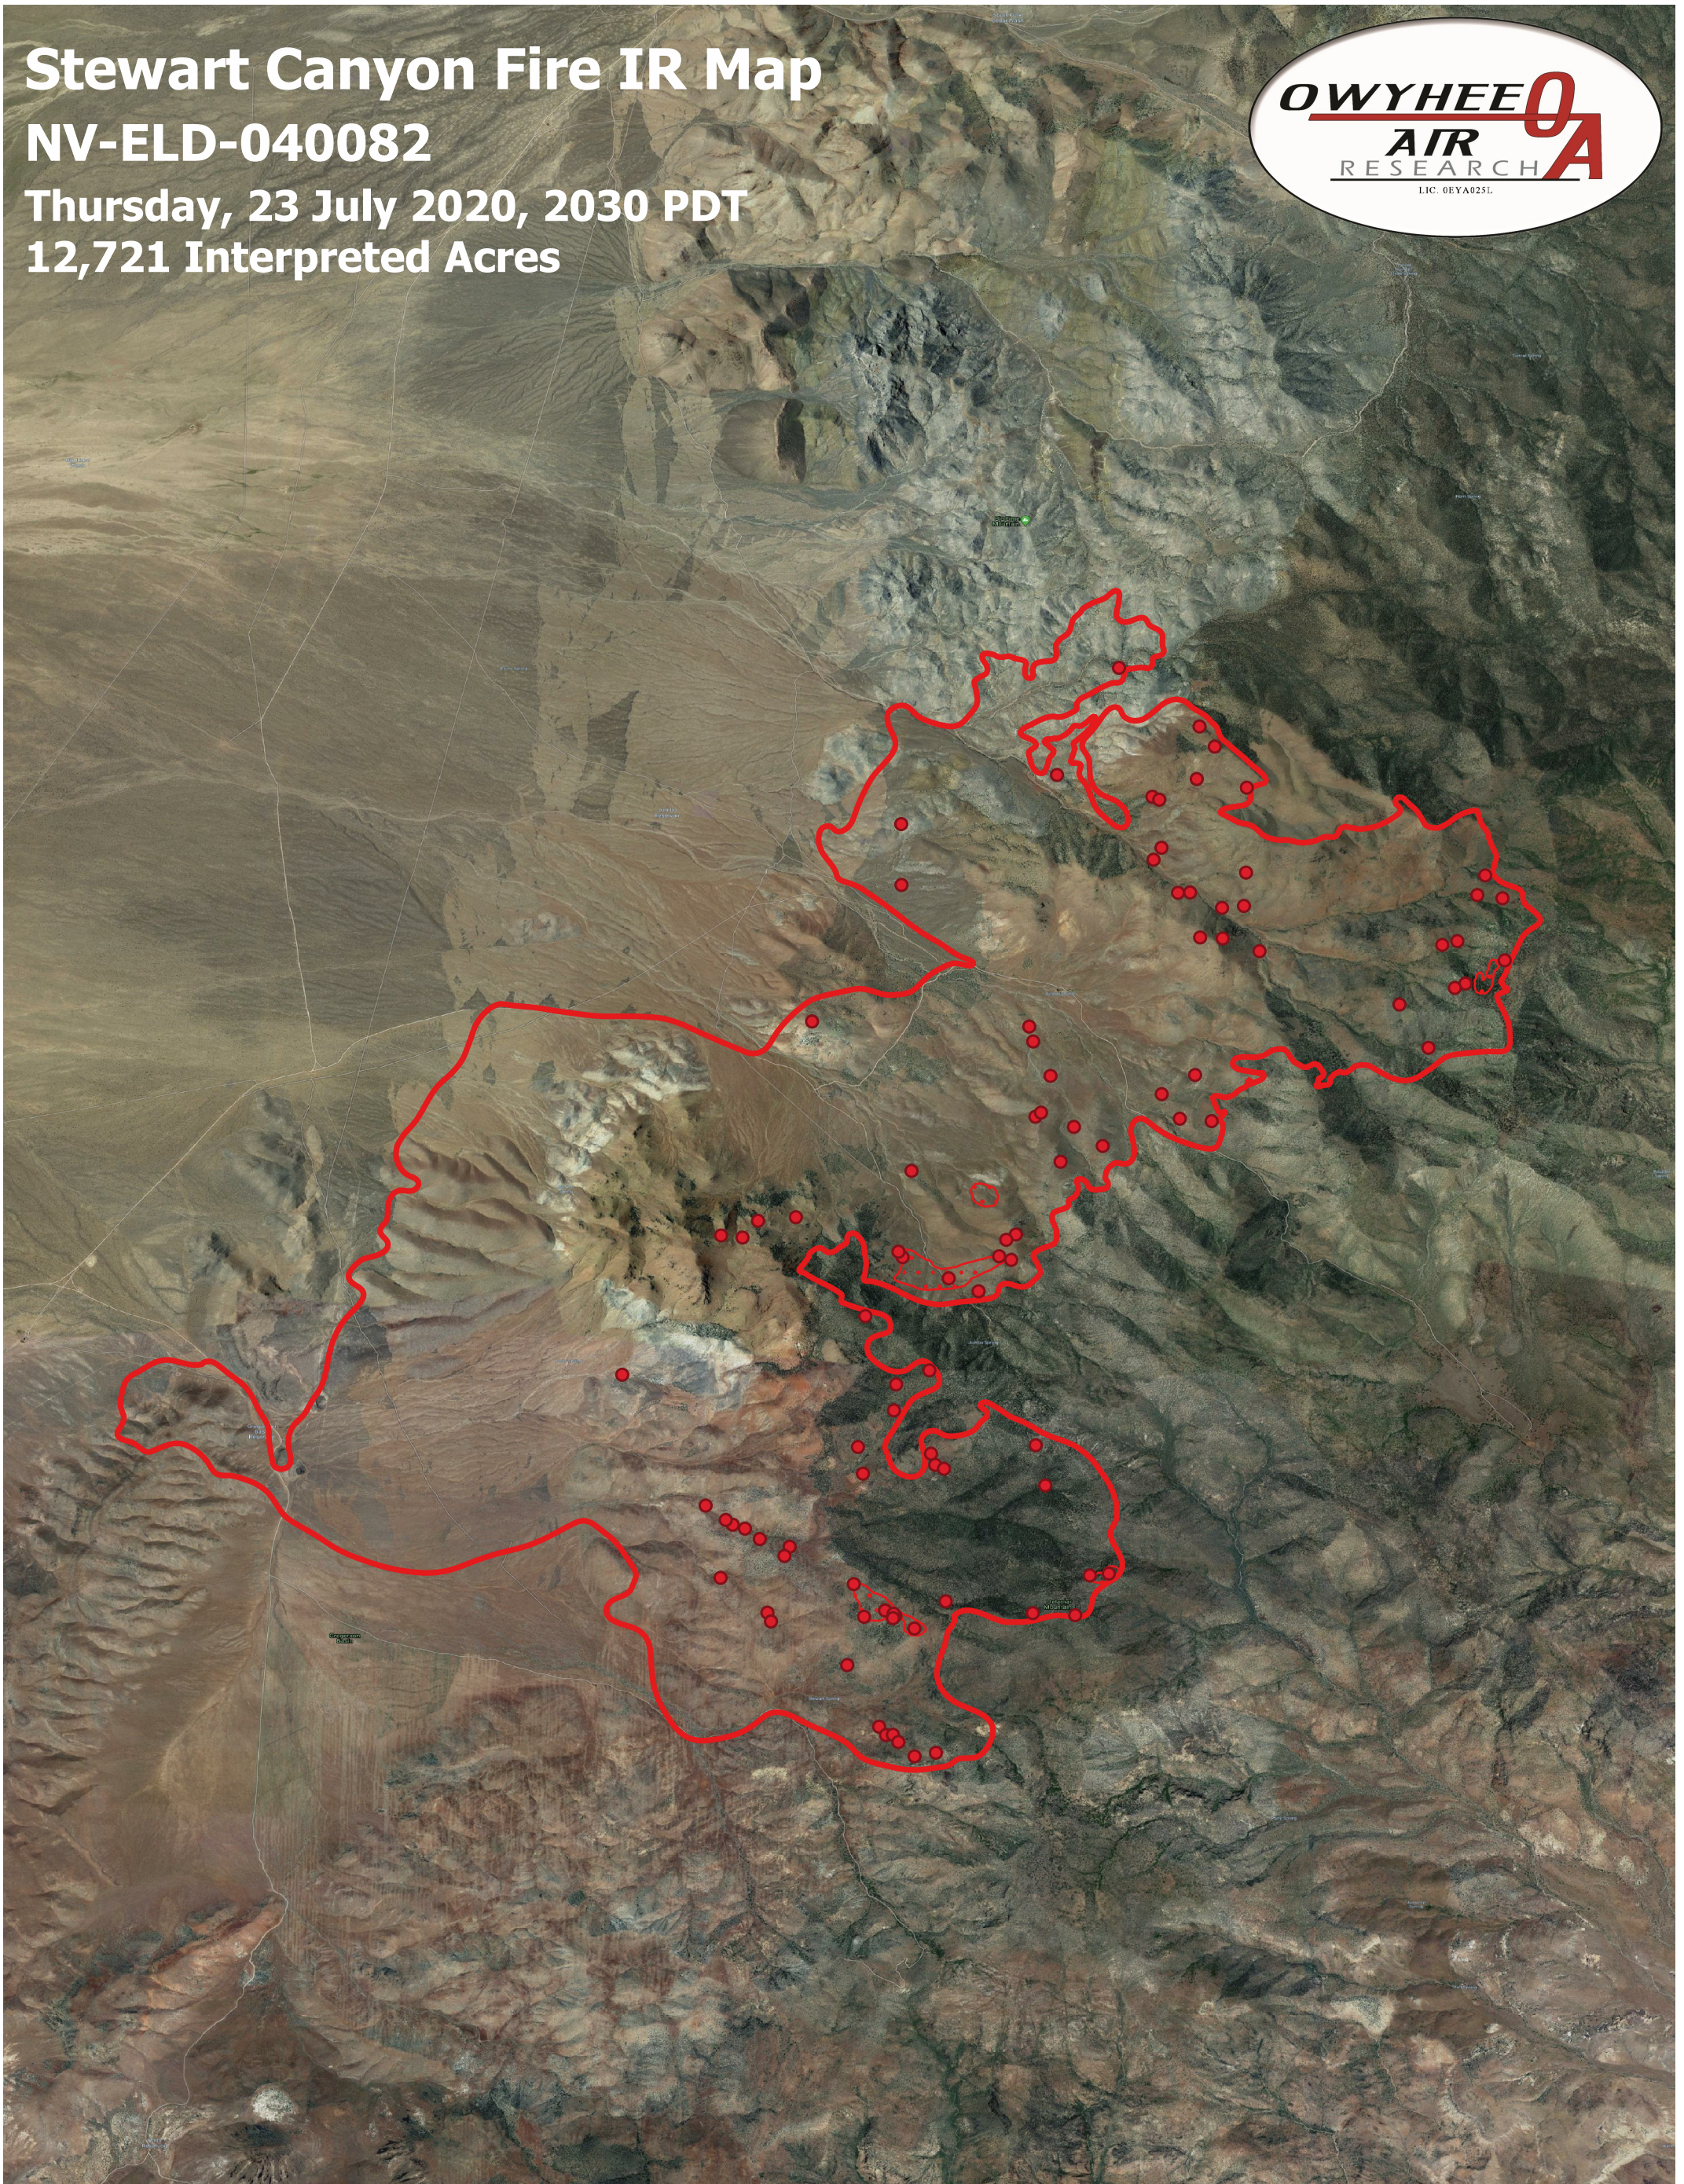

# Stewart Canyon Fire IR Map

NV-ELD-040082

Thursday, 23 July 2020, 2030 PDT

12,721 Interpreted Acres

- Legend**
- IR Isolated Heat
  - ▭ Burn Perimeter
  - ▭ IR Scattered Heat

Scale: 1:35,000

Projection: WGS 84