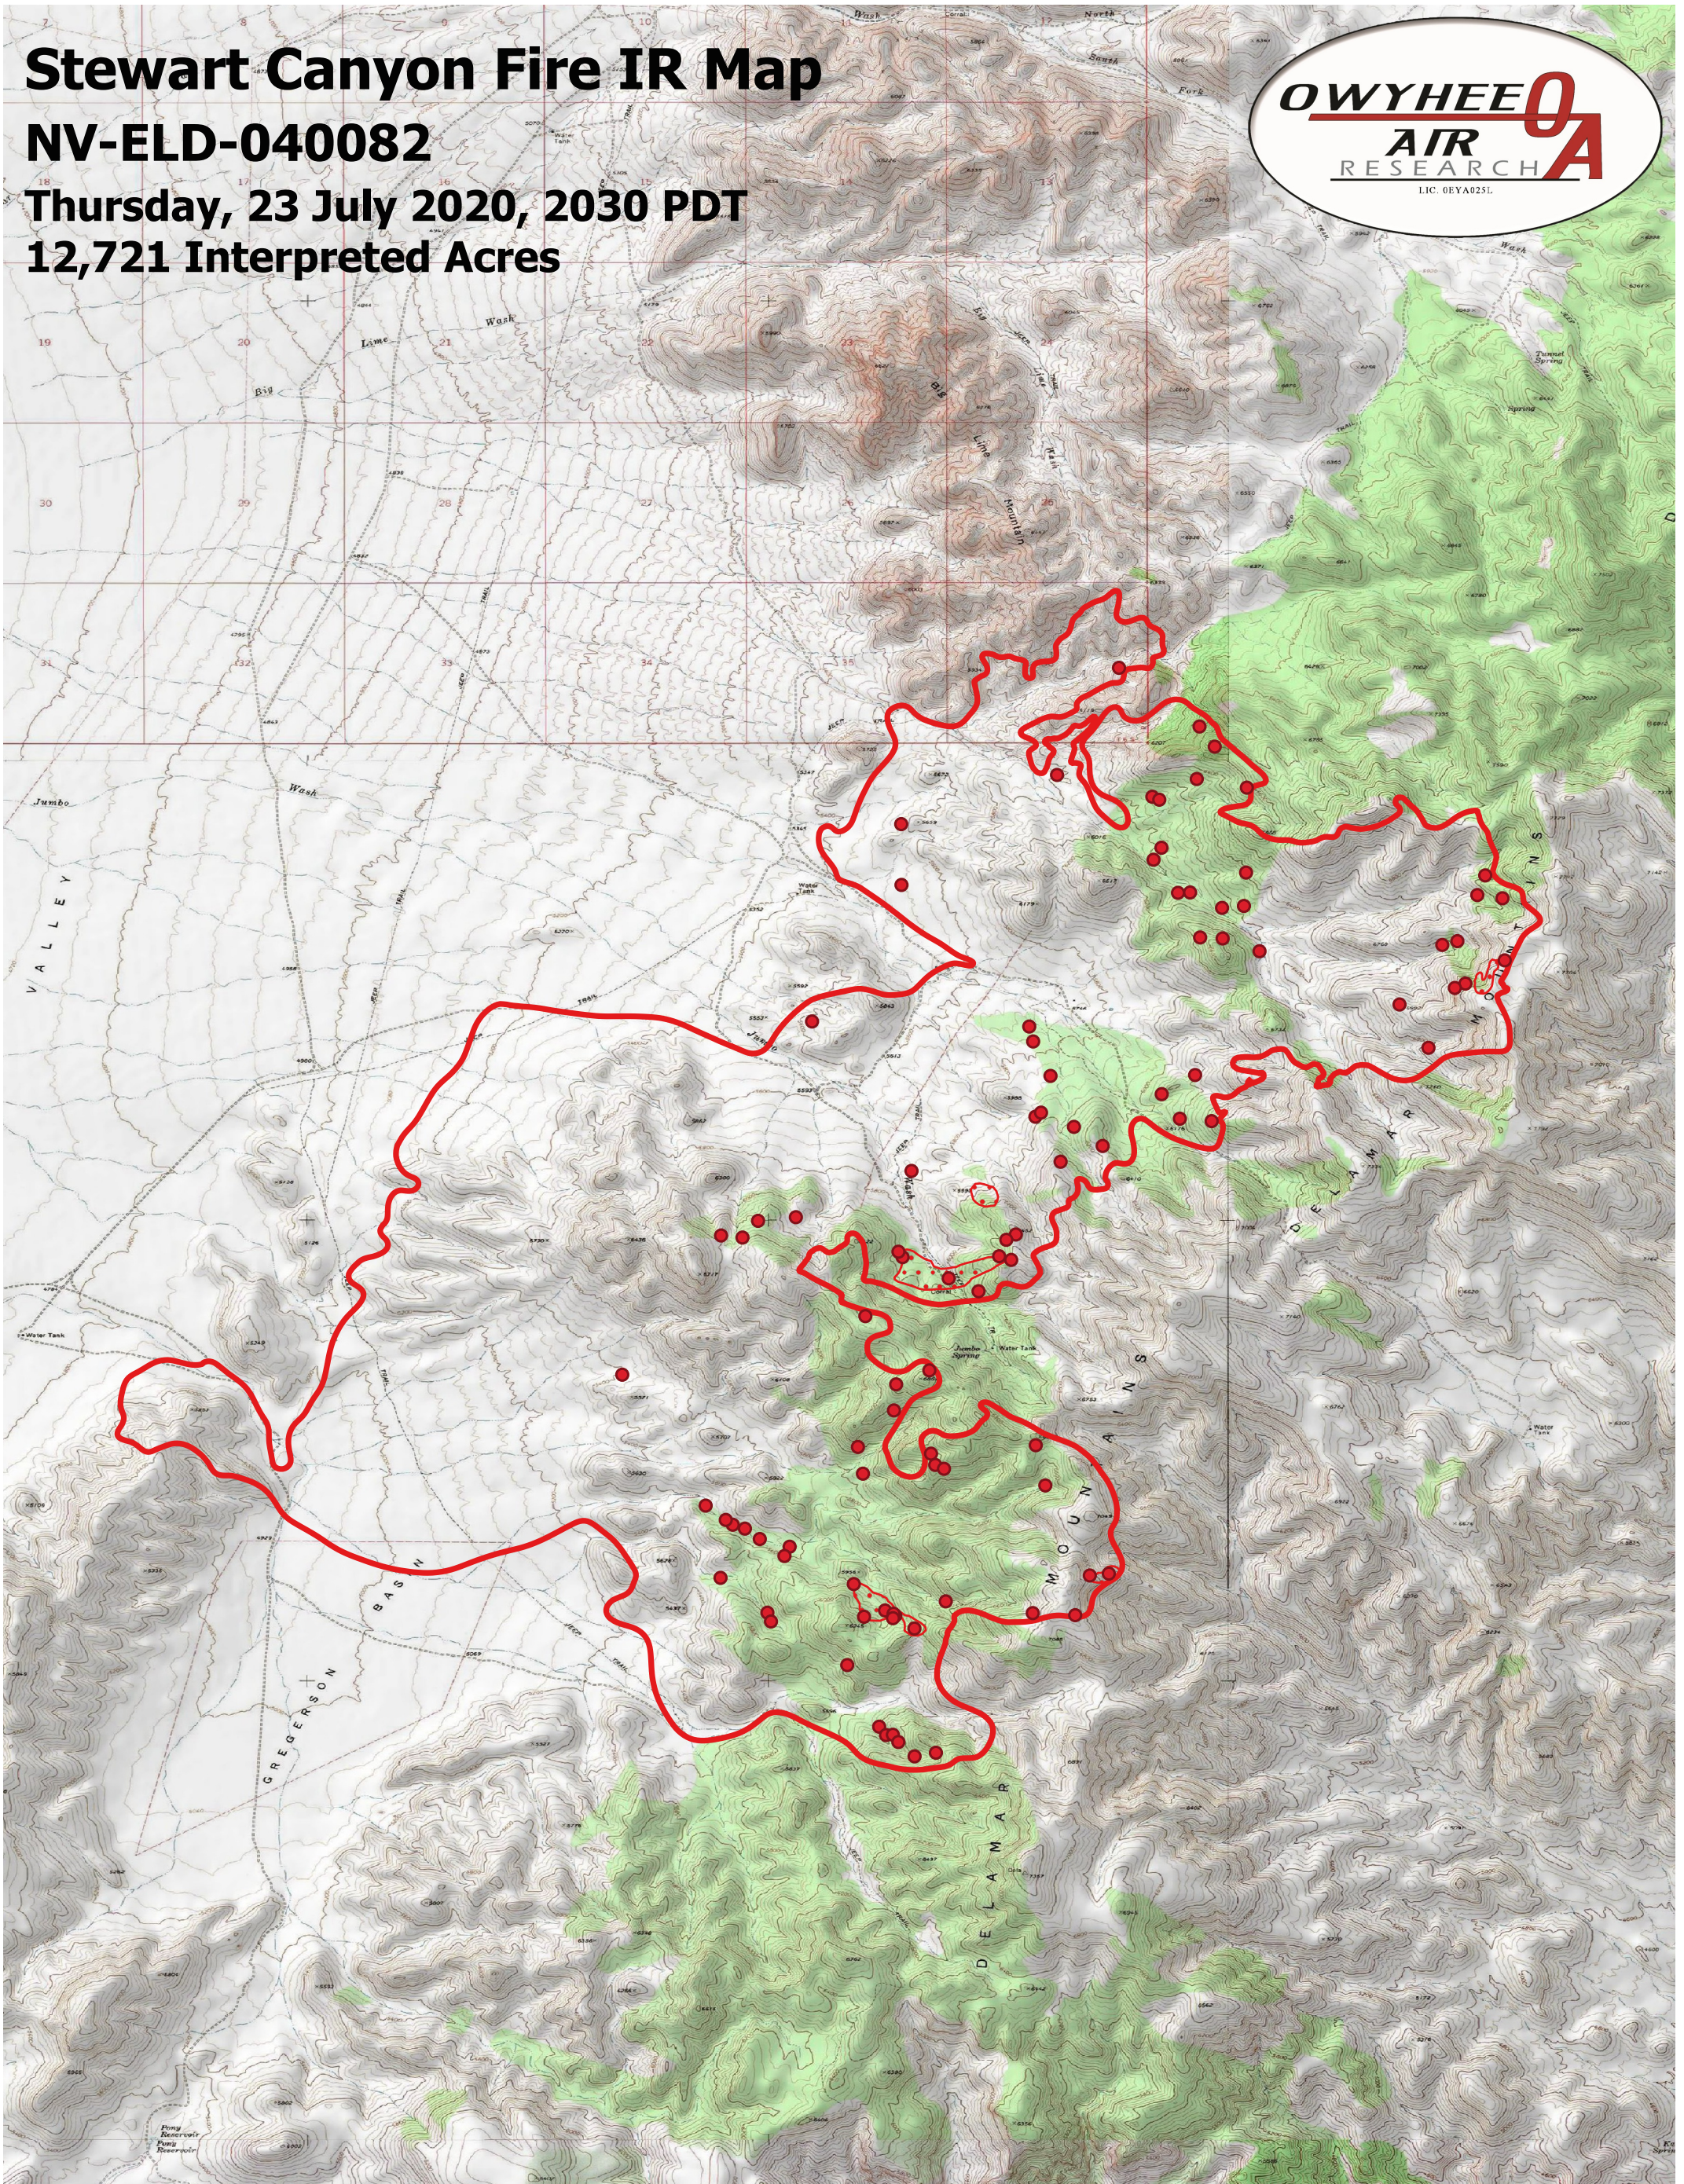

Stewart Canyon Fire IR Map

NV-ELD-040082

Thursday, 23 July 2020, 2030 PDT

12,721 Interpreted Acres

- Legend**
- IR Isolated Heat
 - ▭ Burn Perimeter
 - ⋯ IR Scattered Heat

Scale: 1:35,000

Projection: WGS 84