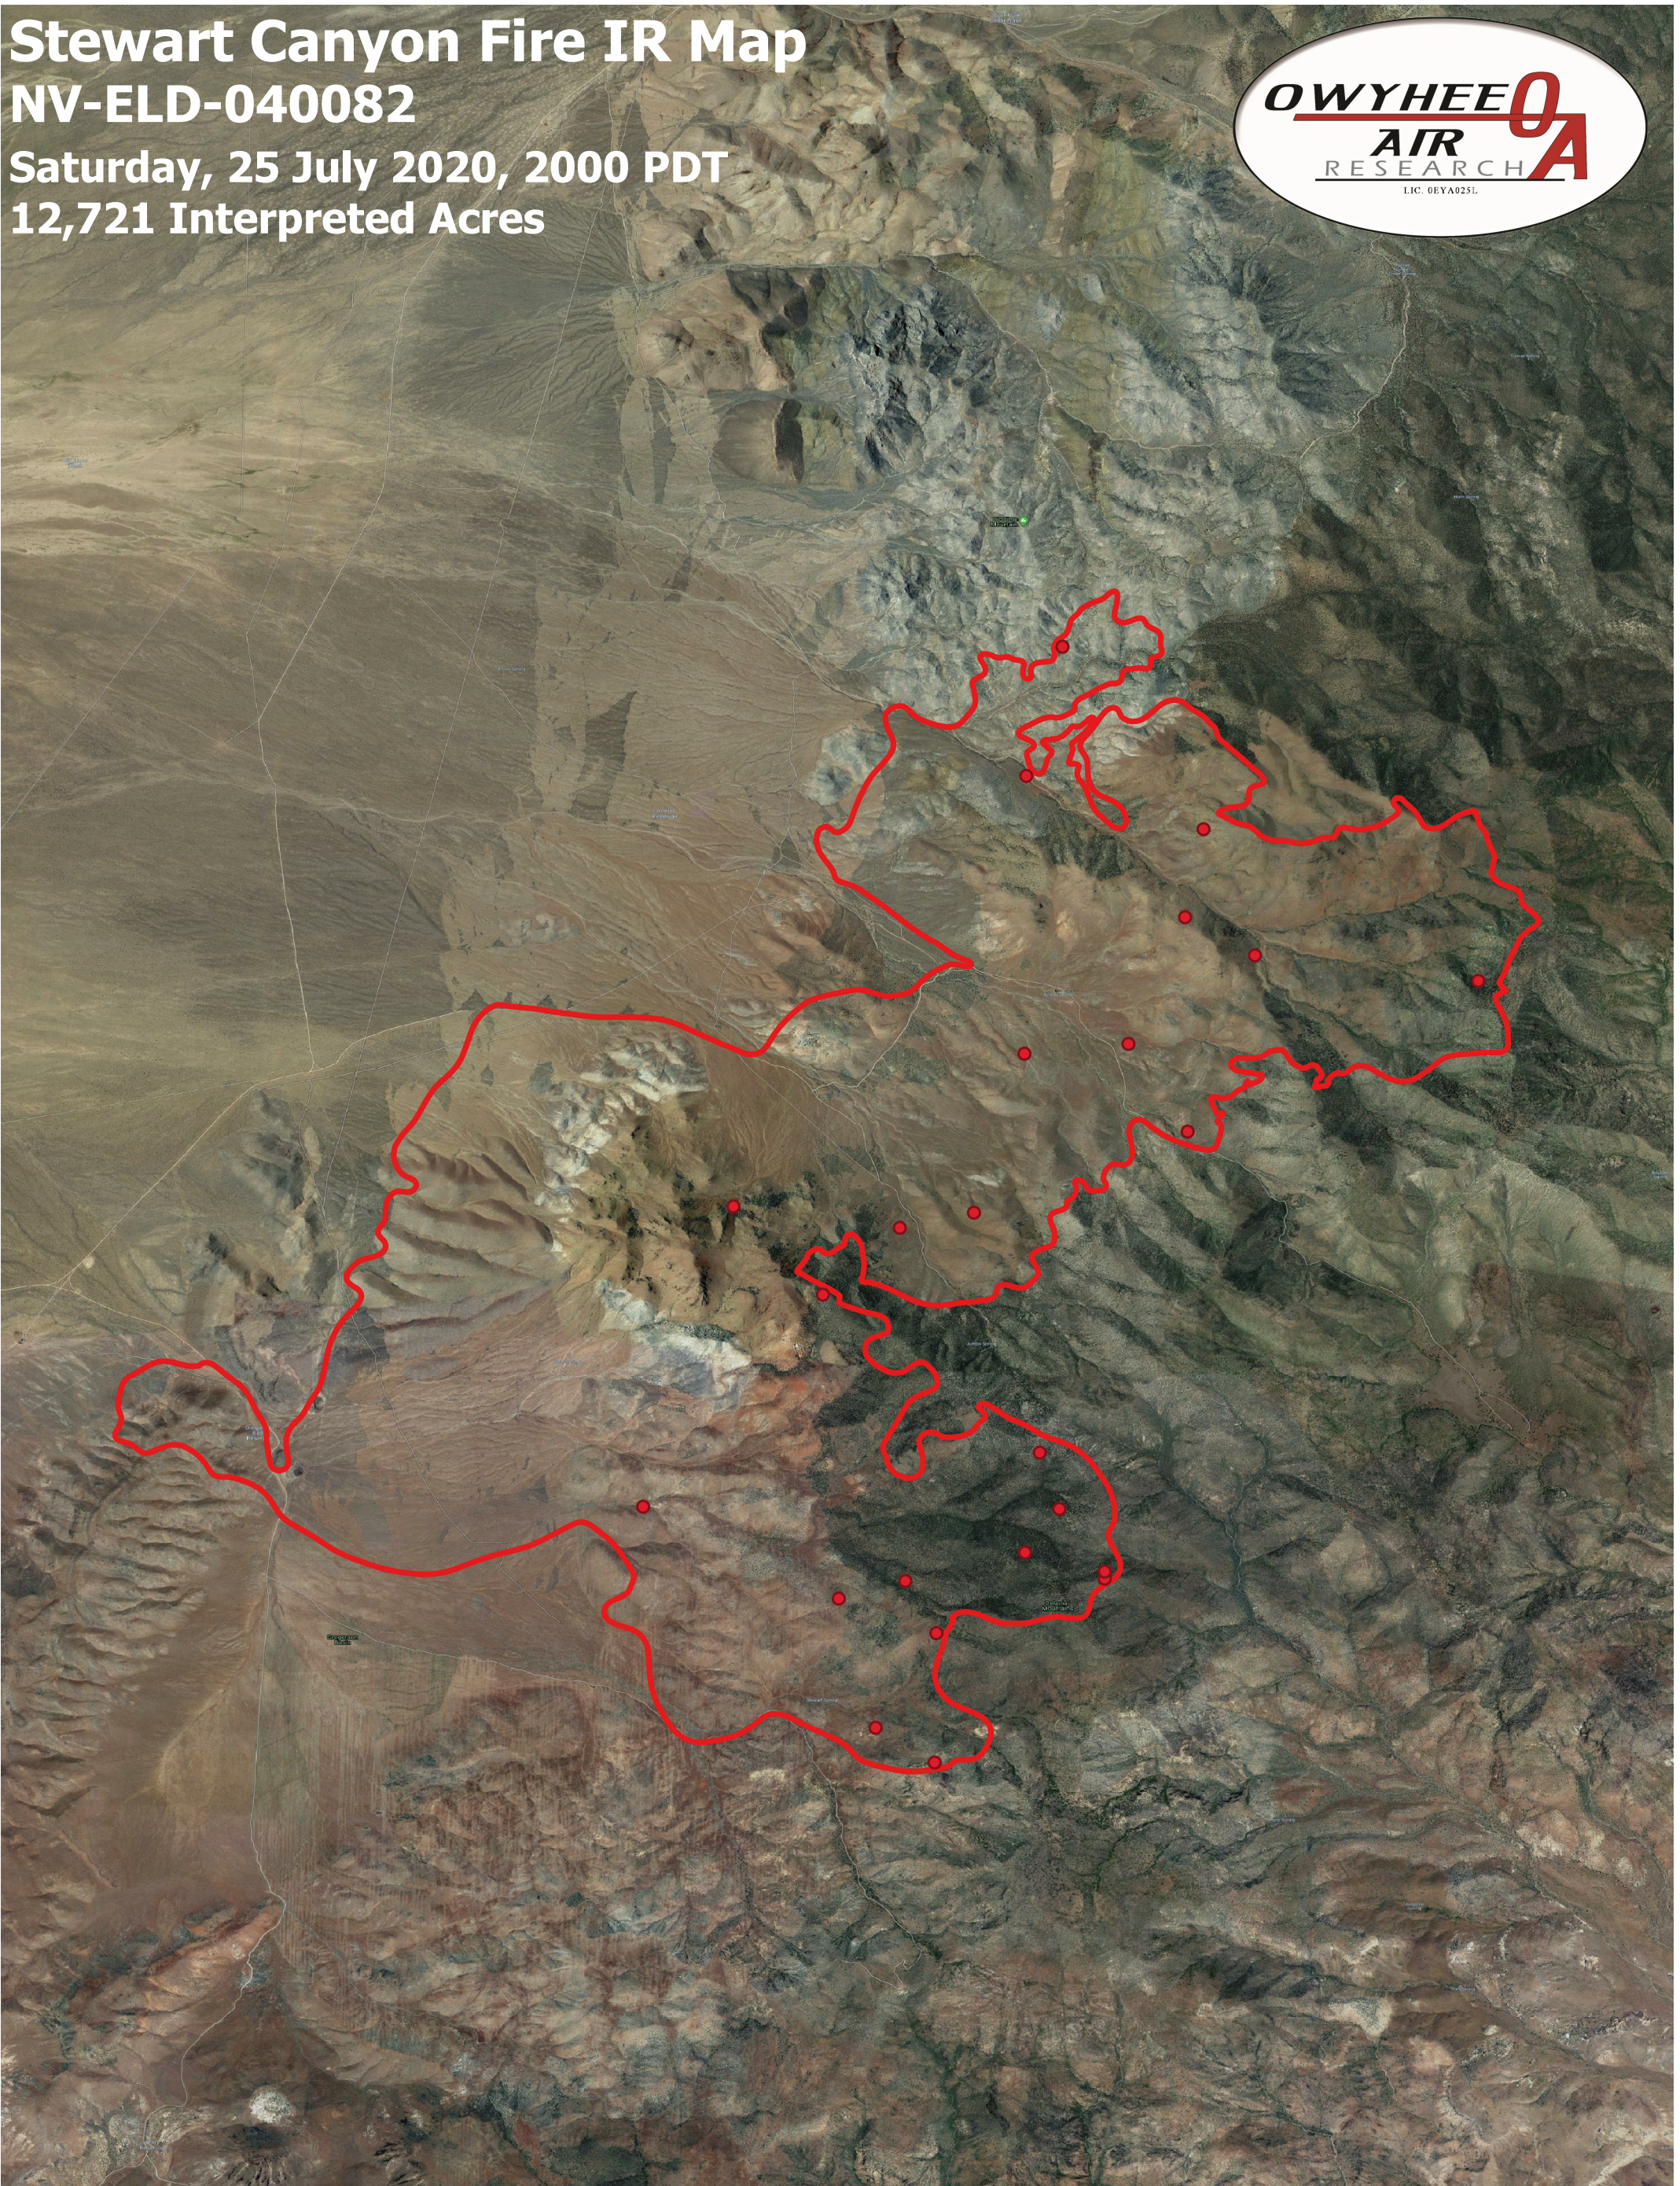

Stewart Canyon Fire IR Map

NV-ELD-040082

Saturday, 25 July 2020, 2000 PDT

12,721 Interpreted Acres

Legend

- IR Isolated Heat
- Burn Perimeter

Scale: 1:35,000

Projection: WGS 84