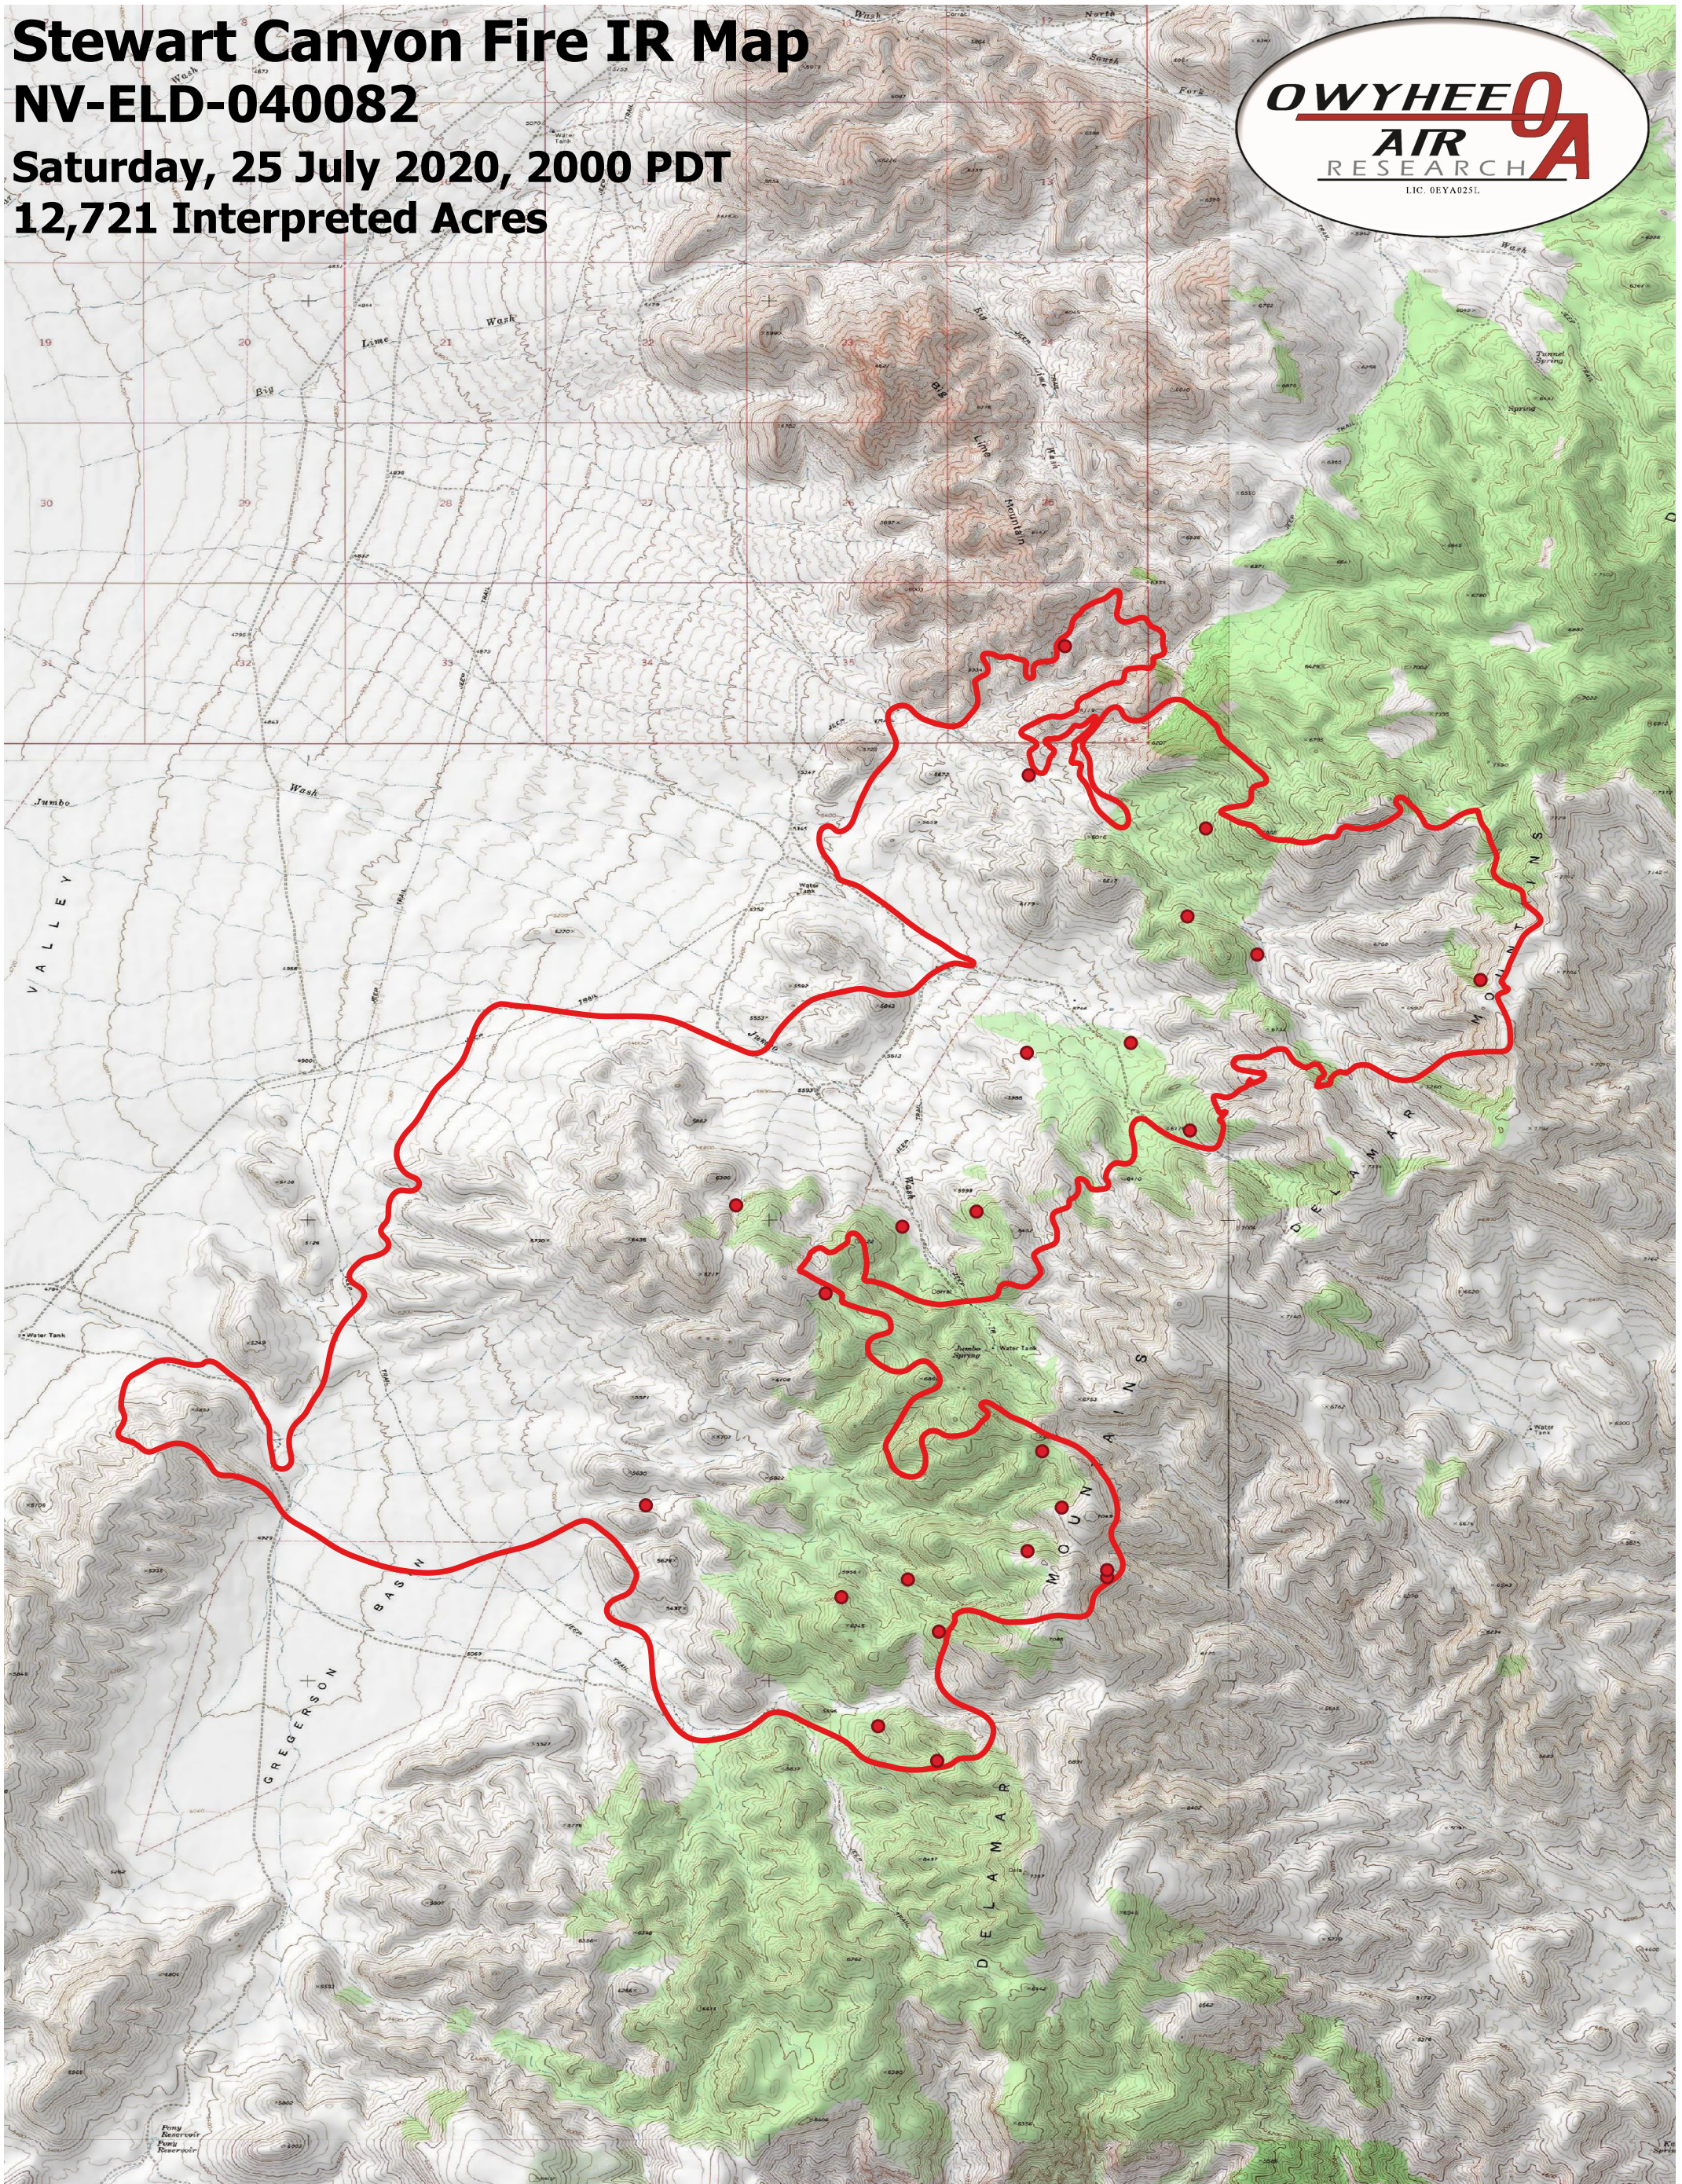

# Stewart Canyon Fire IR Map

NV-ELD-040082

Saturday, 25 July 2020, 2000 PDT

12,721 Interpreted Acres

## Legend

- IR Isolated Heat
- Burn Perimeter

Scale: 1:35,000

Projection: WGS 84

Produced by Owyhee Air Research, Inc.

IR Interpreter: C. Merriman

fire@owyheeair.com (208) 442-5405