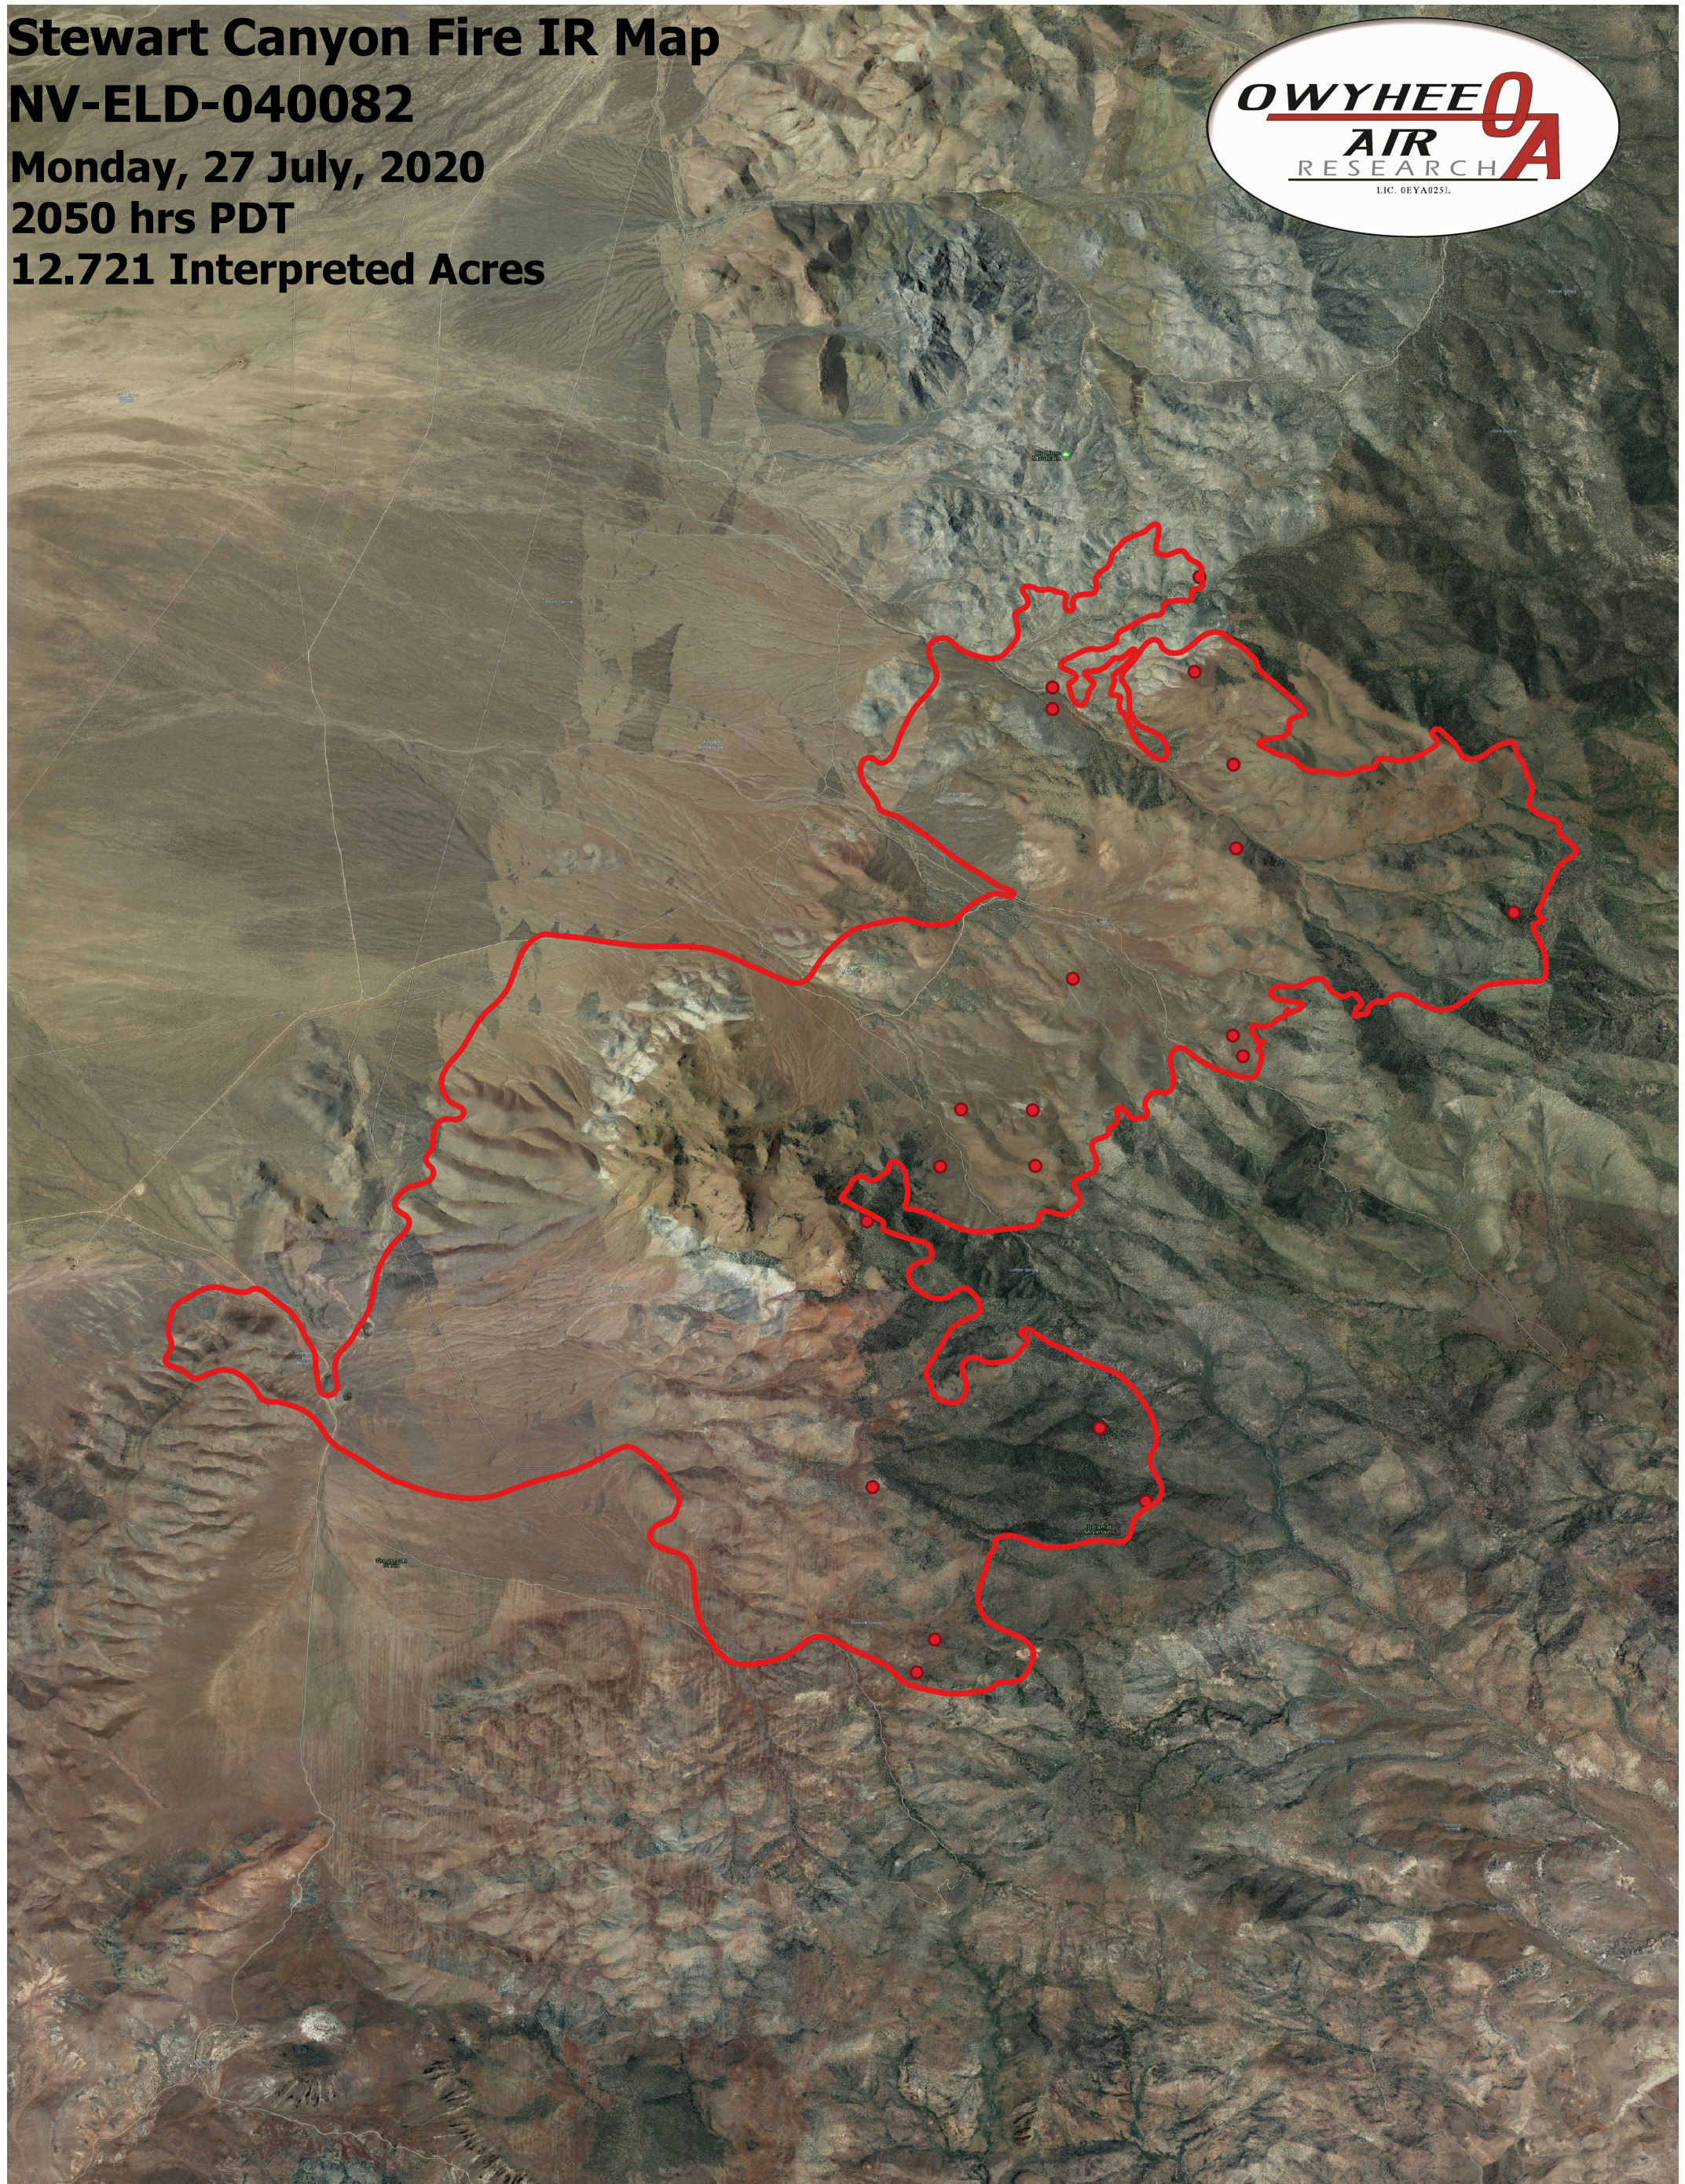

# Stewart Canyon Fire IR Map

NV-ELD-040082

Monday, 27 July, 2020

2050 hrs PDT

12.721 Interpreted Acres

- Legend**
- Burn Perimeter
  - Isolated Heat

Scale: 1:35,000  
Projection: WGS 84  
Produced by Owyhee Air Research, Inc.  
IR Interpreter: Courtney Holley  
fire@owyheeair.com (208) 442-5405