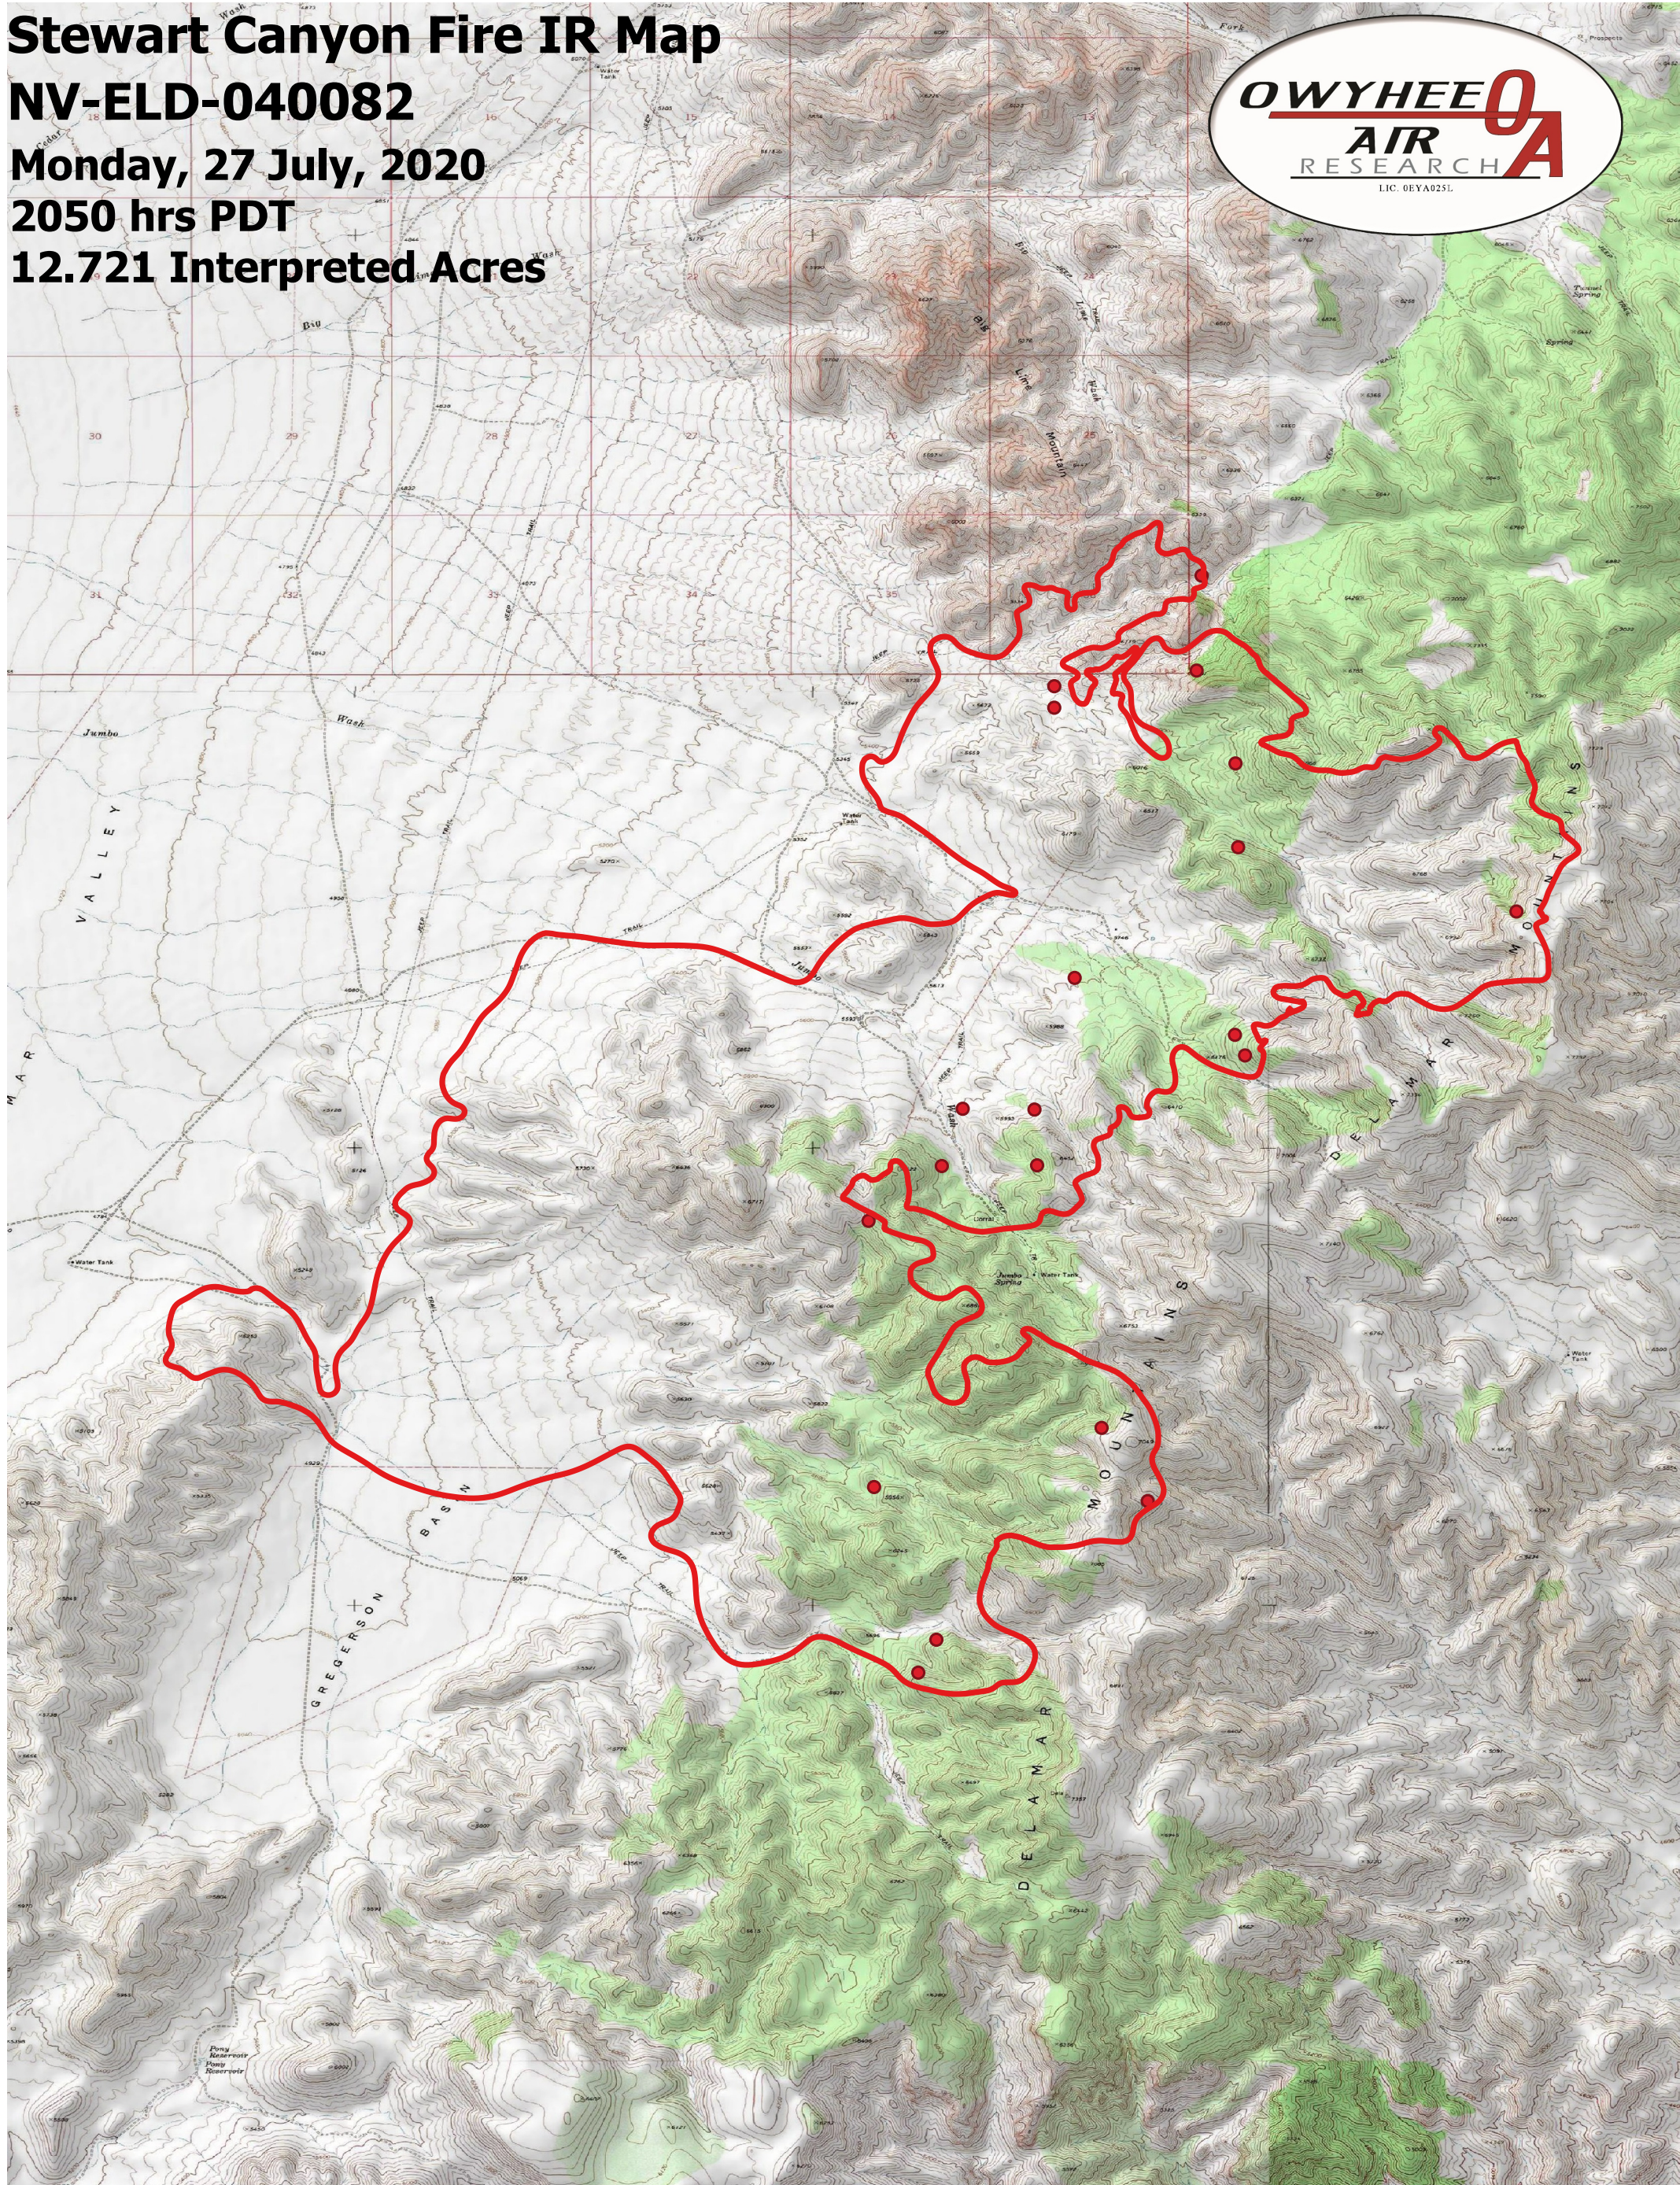

Stewart Canyon Fire IR Map
NV-ELD-040082
Monday, 27 July, 2020
2050 hrs PDT
12.721 Interpreted Acres

- Legend**
- Burn Perimeter
 - Isolated Heat

Scale: 1:35,000
Projection: WGS 84
Produced by Owyhee Air Research, Inc.
IR Interpreter: Courtney Holley
fire@owyheeair.com (208) 442-5405