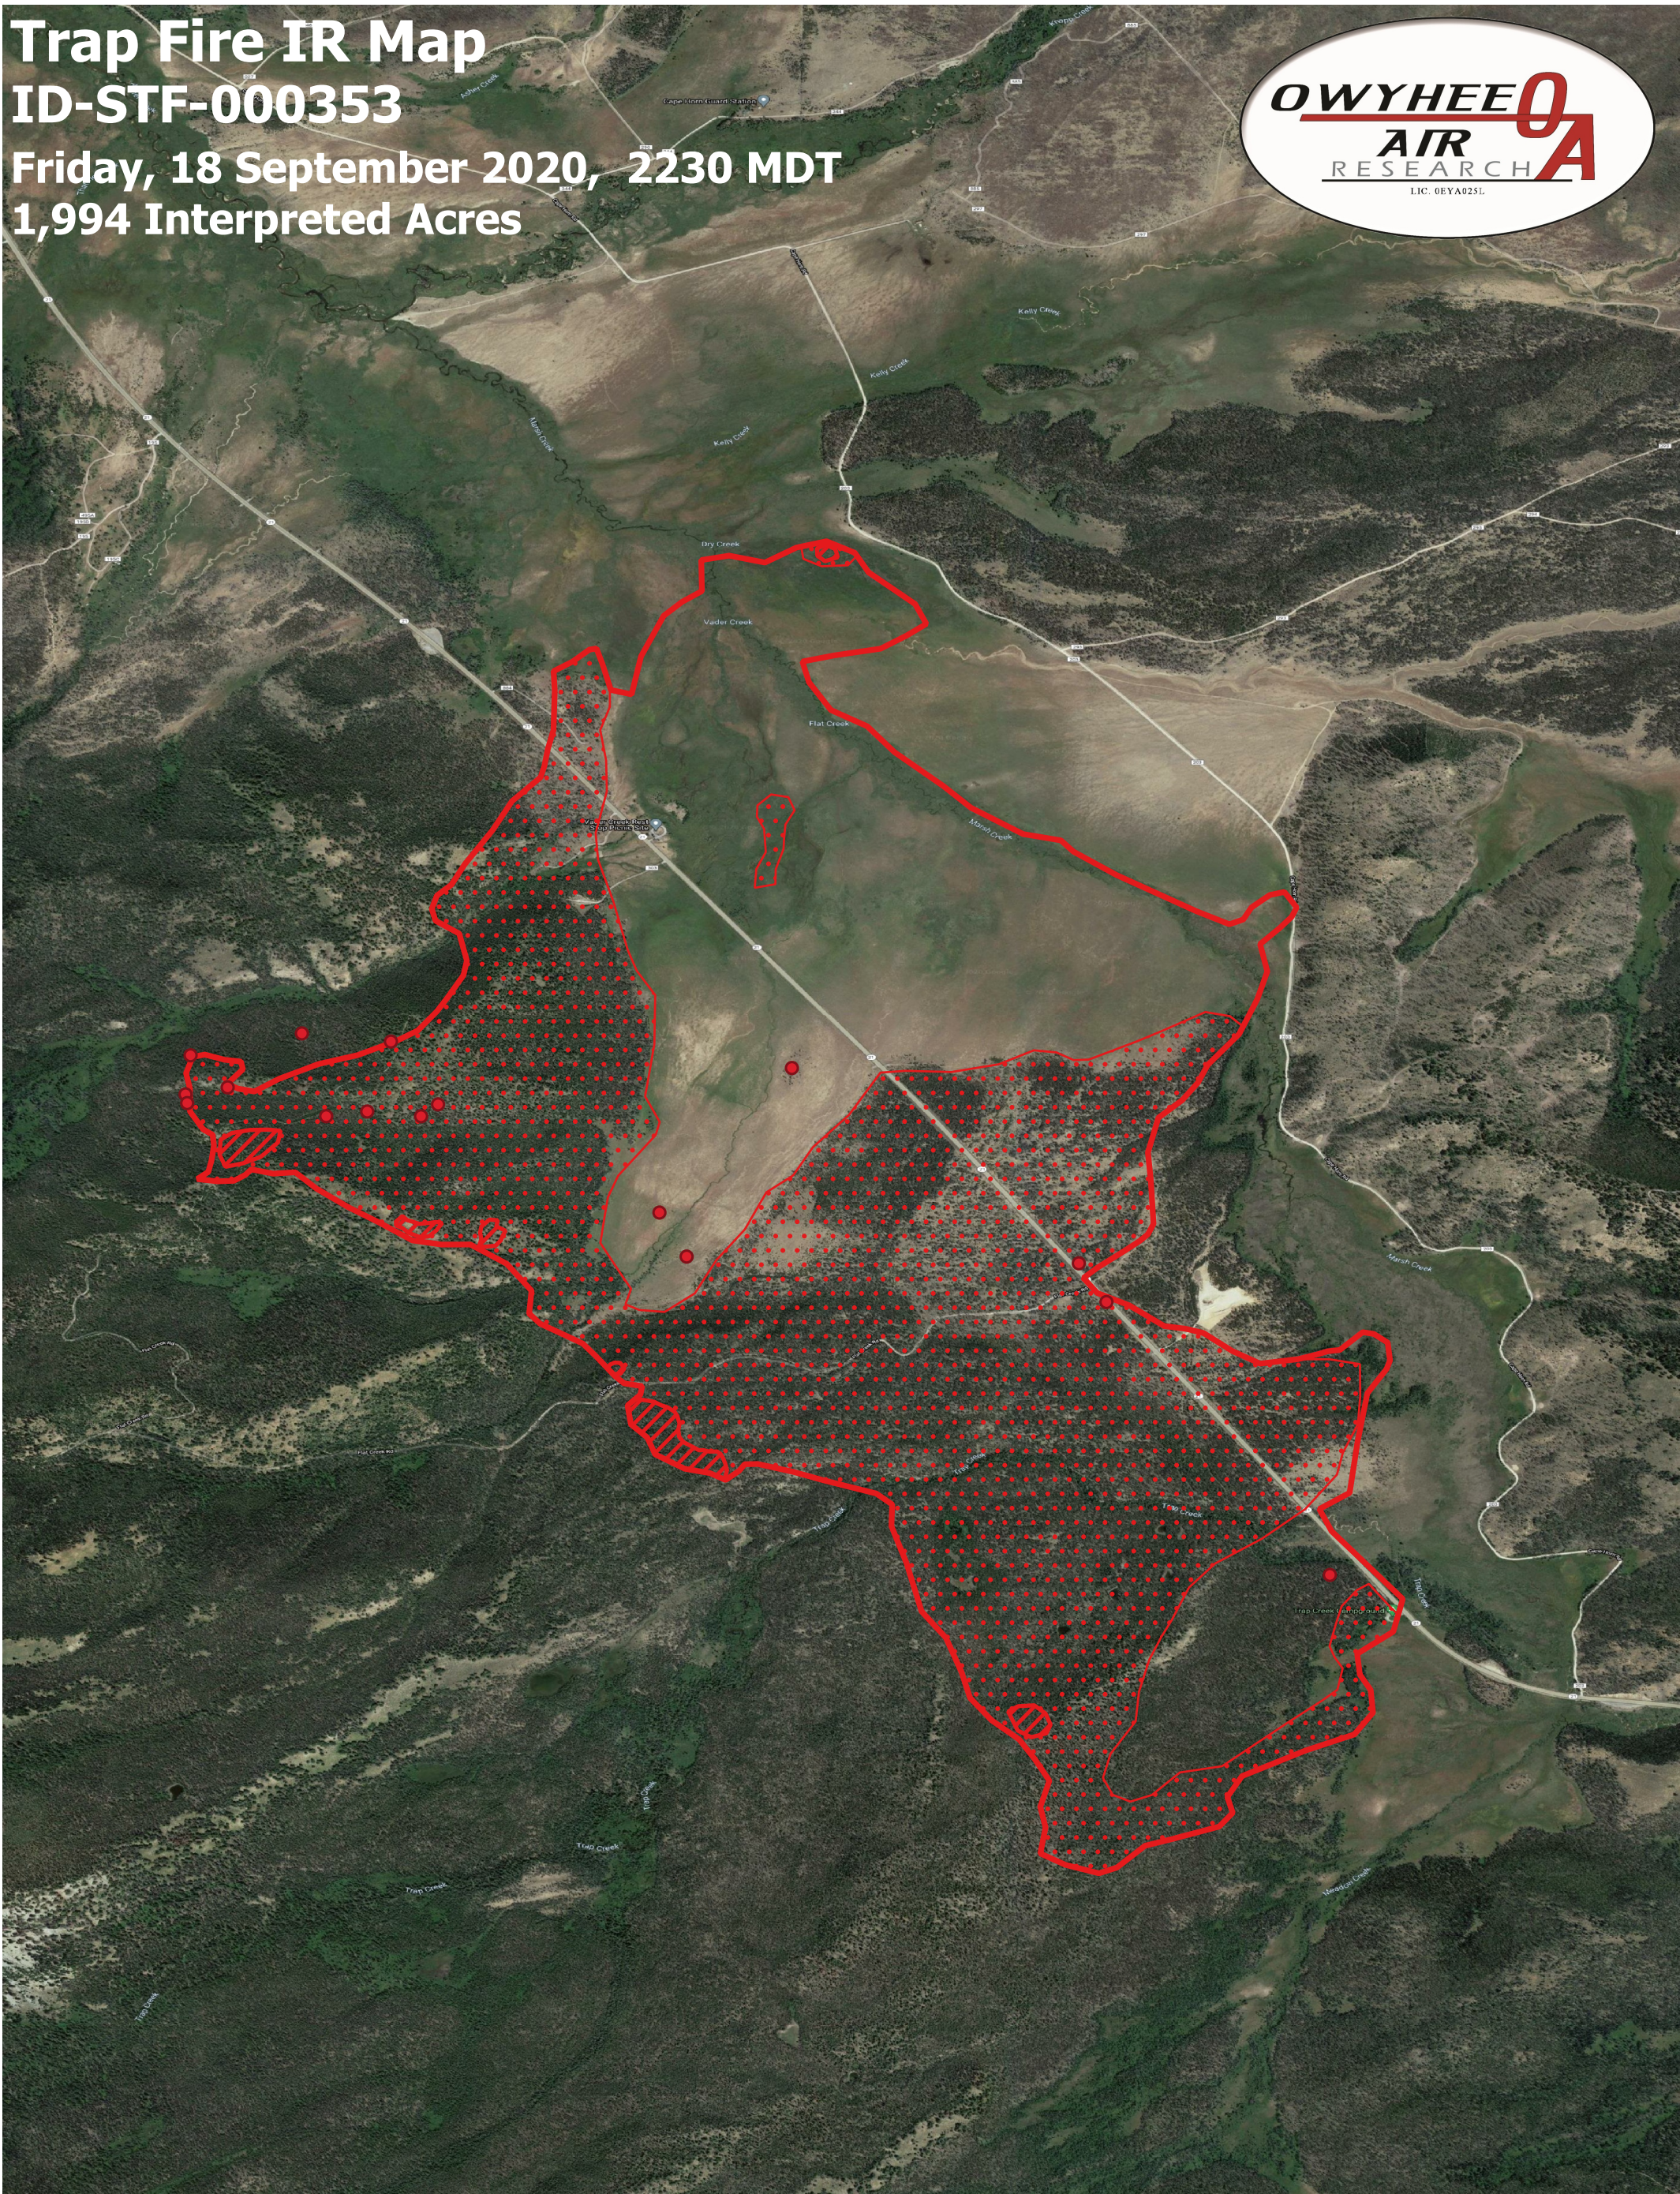

Trap Fire IR Map

ID-STF-000353

Friday, 18 September 2020, 2230 MDT

1,994 Interpreted Acres

Legend

- IR Isolated Heat
- ▭ Burn Perimeter
- ▨ IR Intense Heat
- ⋯ IR Scattered Heat

Scale: 1:12,000

Projection: WGS 84