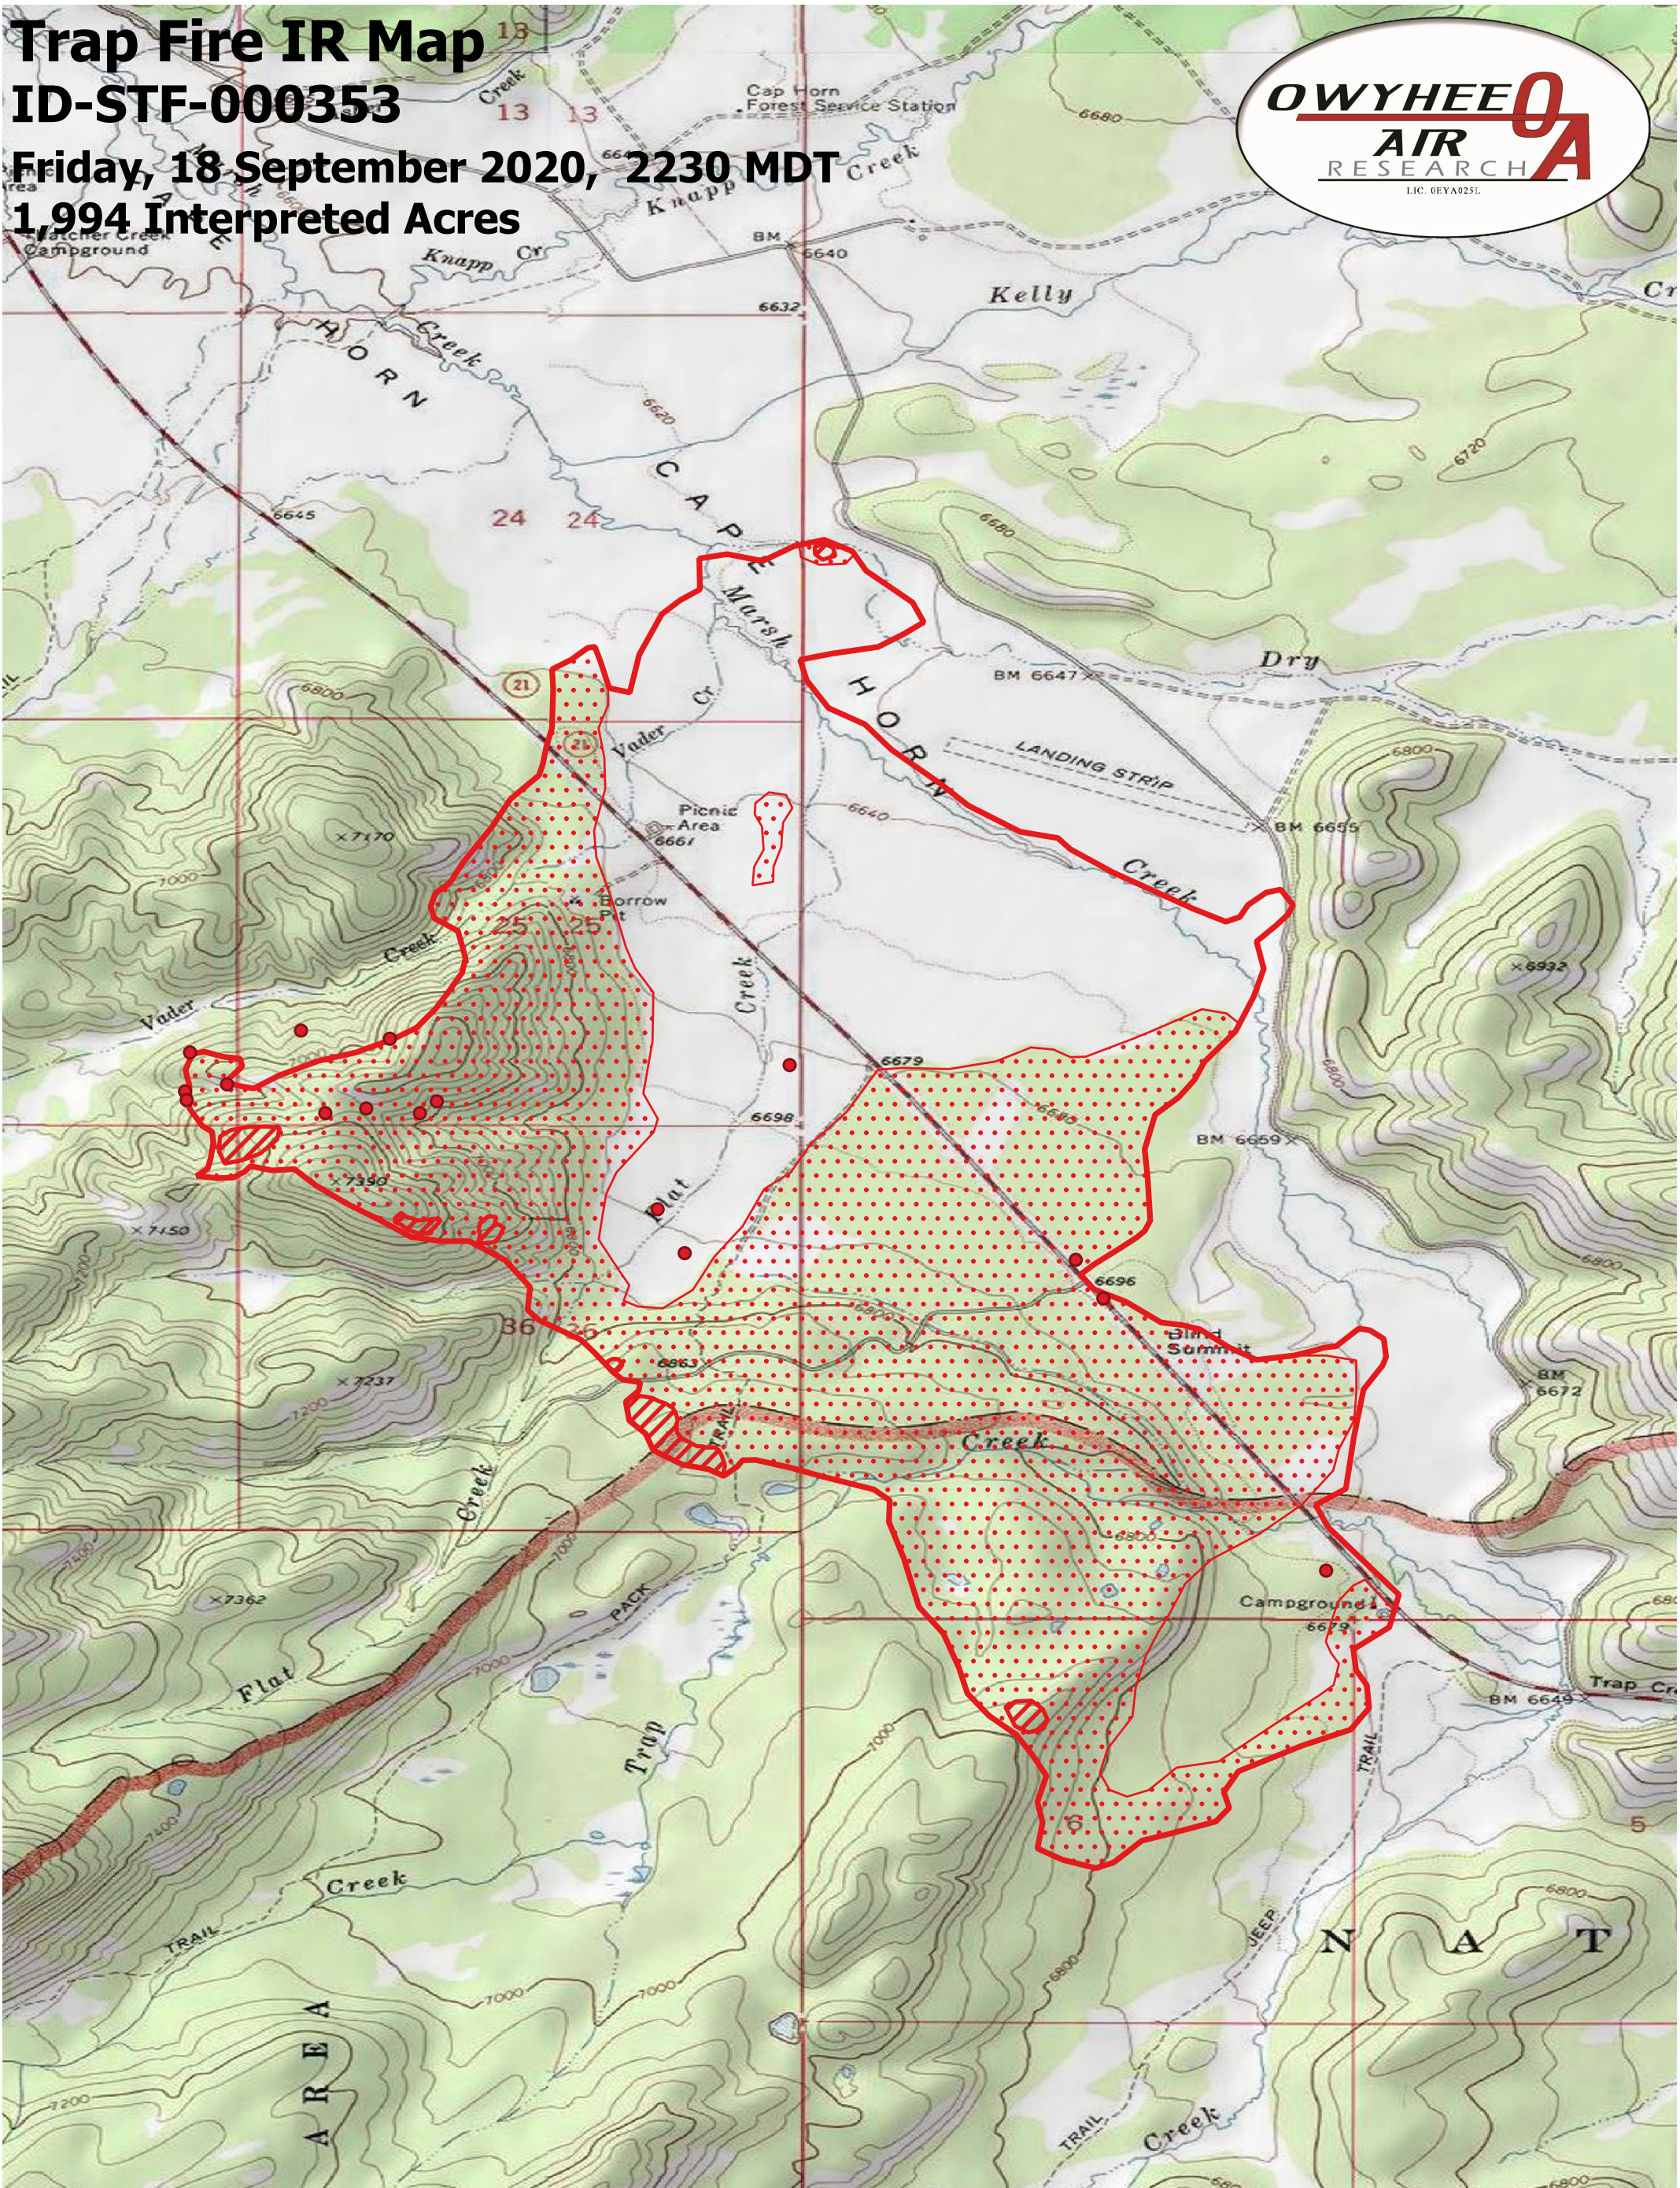

# Trap Fire IR Map

ID-STF-000353

Friday, 18 September 2020, 2230 MDT

1,994 Interpreted Acres

## Legend

- IR Isolated Heat
- ▭ Burn Perimeter
- ▨ IR Intense Heat
- ▤ IR Scattered Heat

Scale: 1:12,000

Projection: WGS 84

Produced by Owyhee Air Research, Inc.

IR Interpreter: C. Merriman

fire@owyheear.com (208) 442-5405