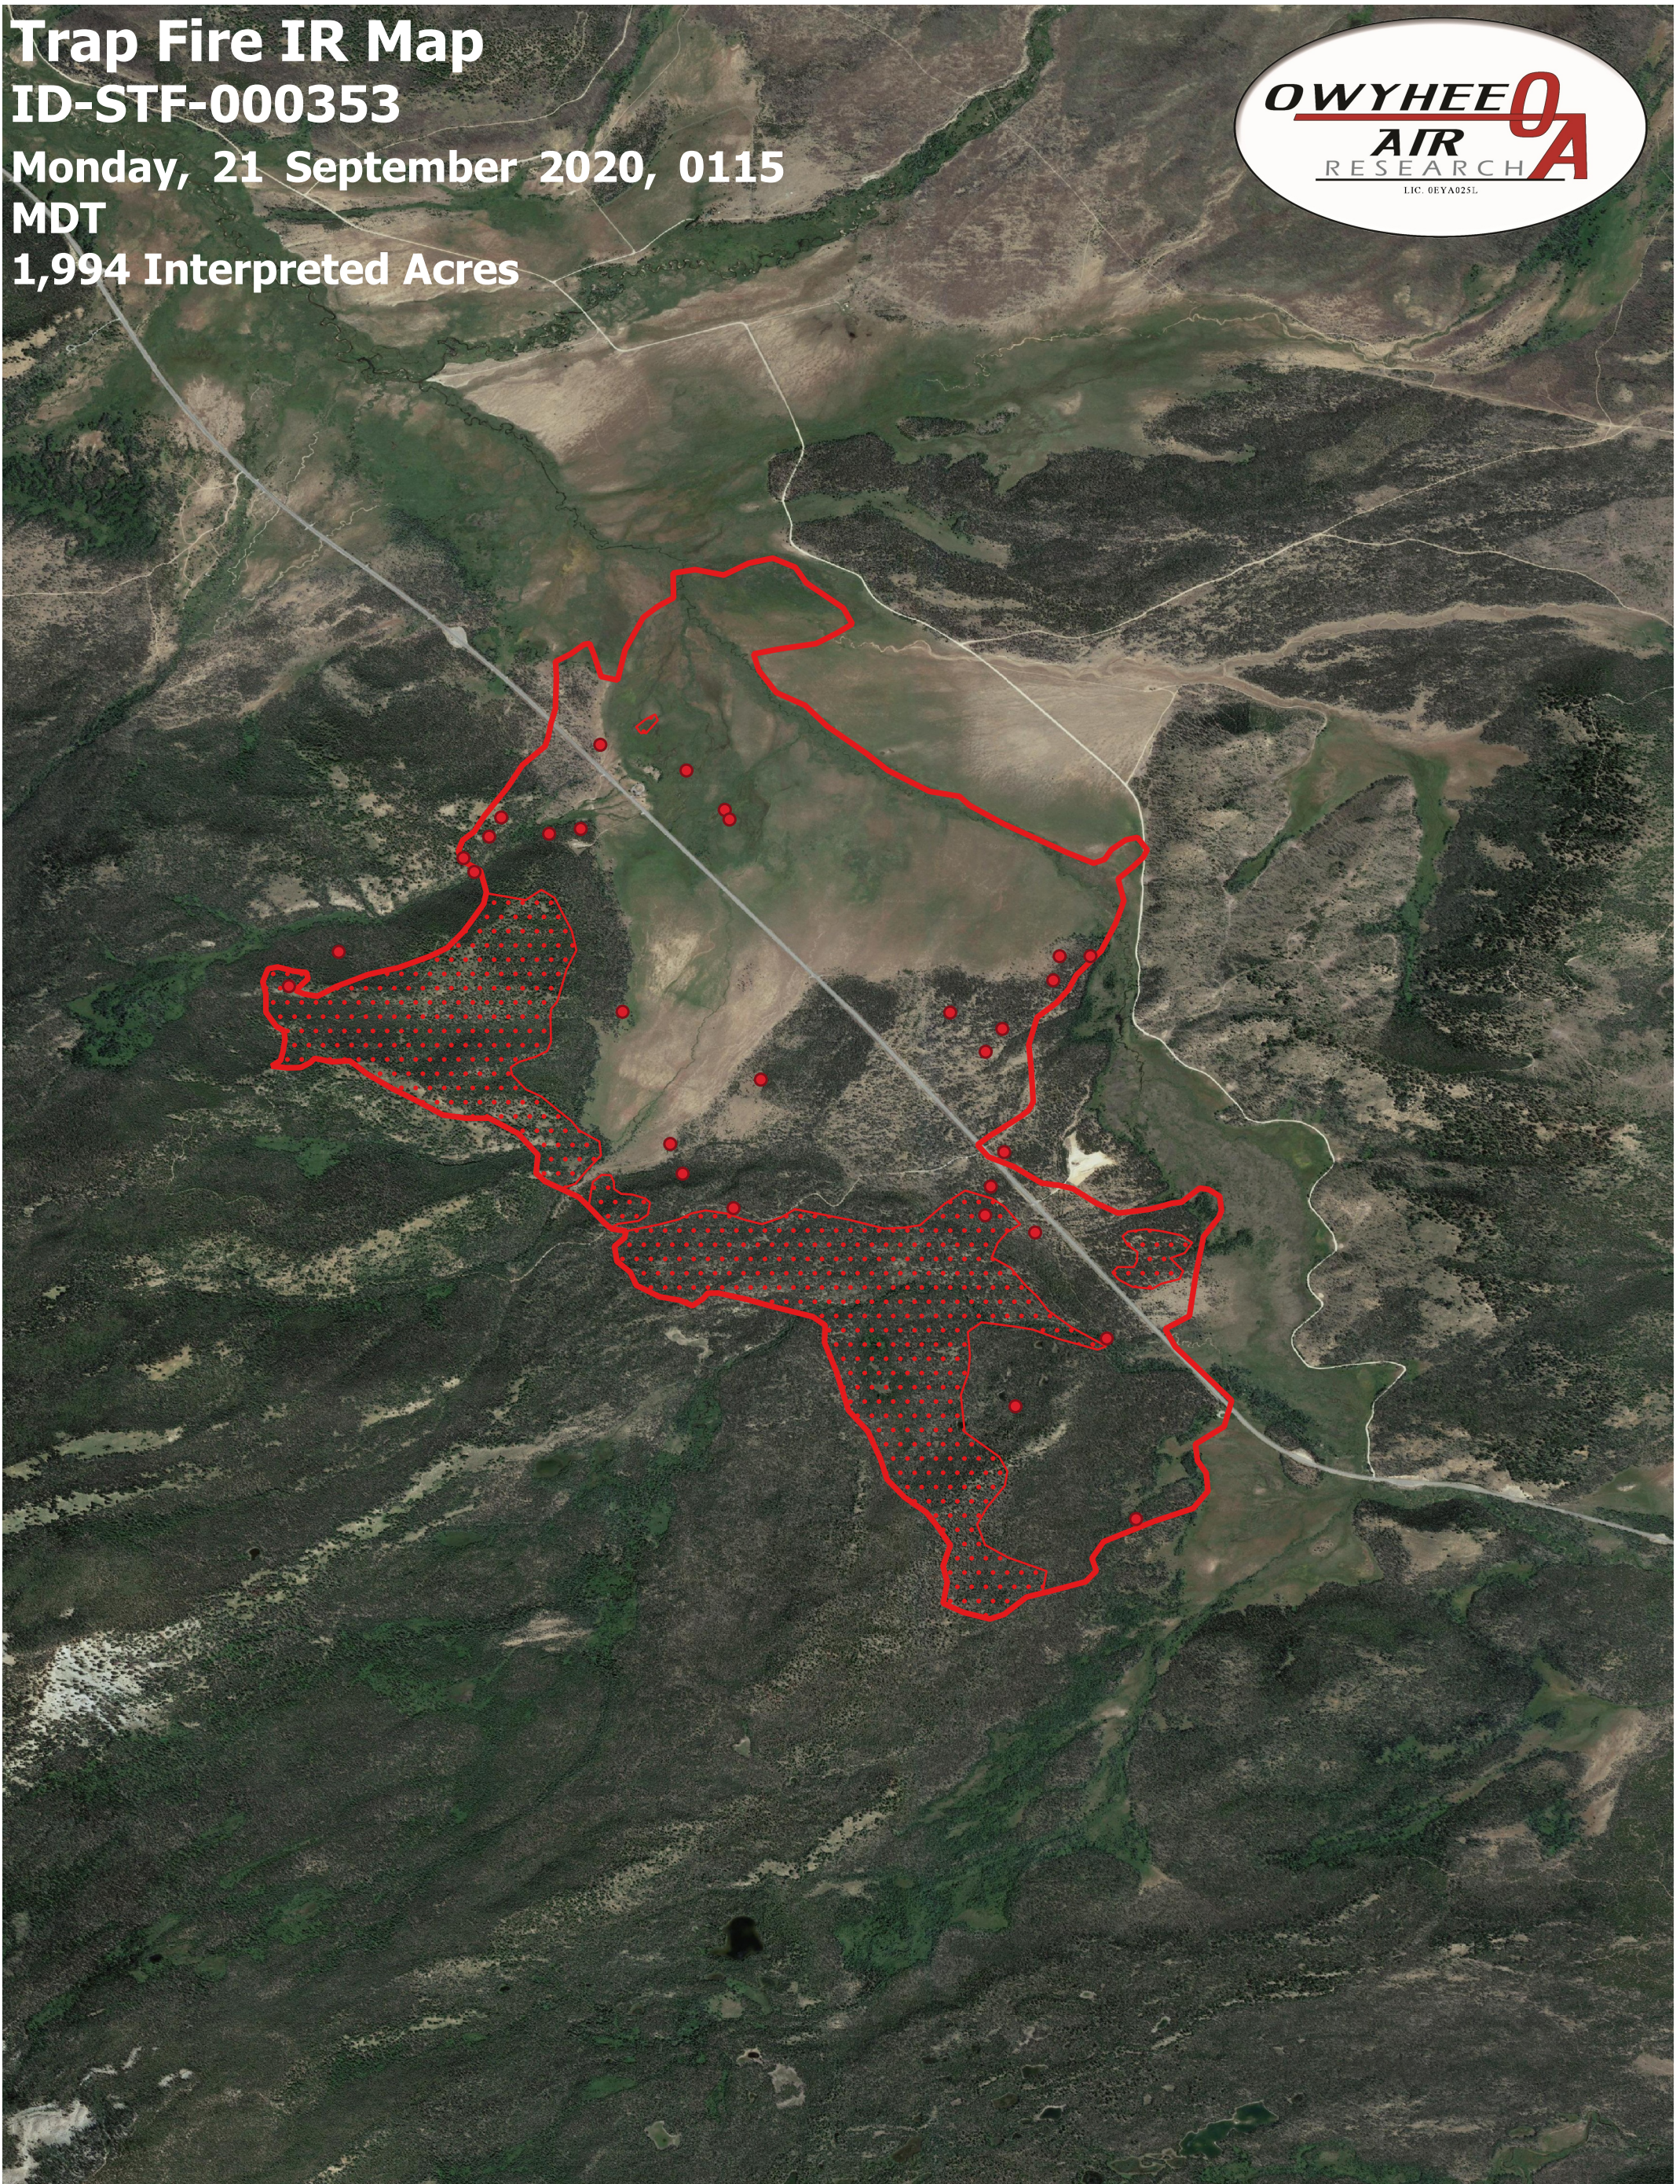

Trap Fire IR Map

ID-STF-000353

Monday, 21 September 2020, 0115

MDT

1,994 Interpreted Acres

Legend

- IR Isolated Heat
- ▭ Burn Perimeter
- ▭ IR Scattered Heat

Scale: 1:15,000