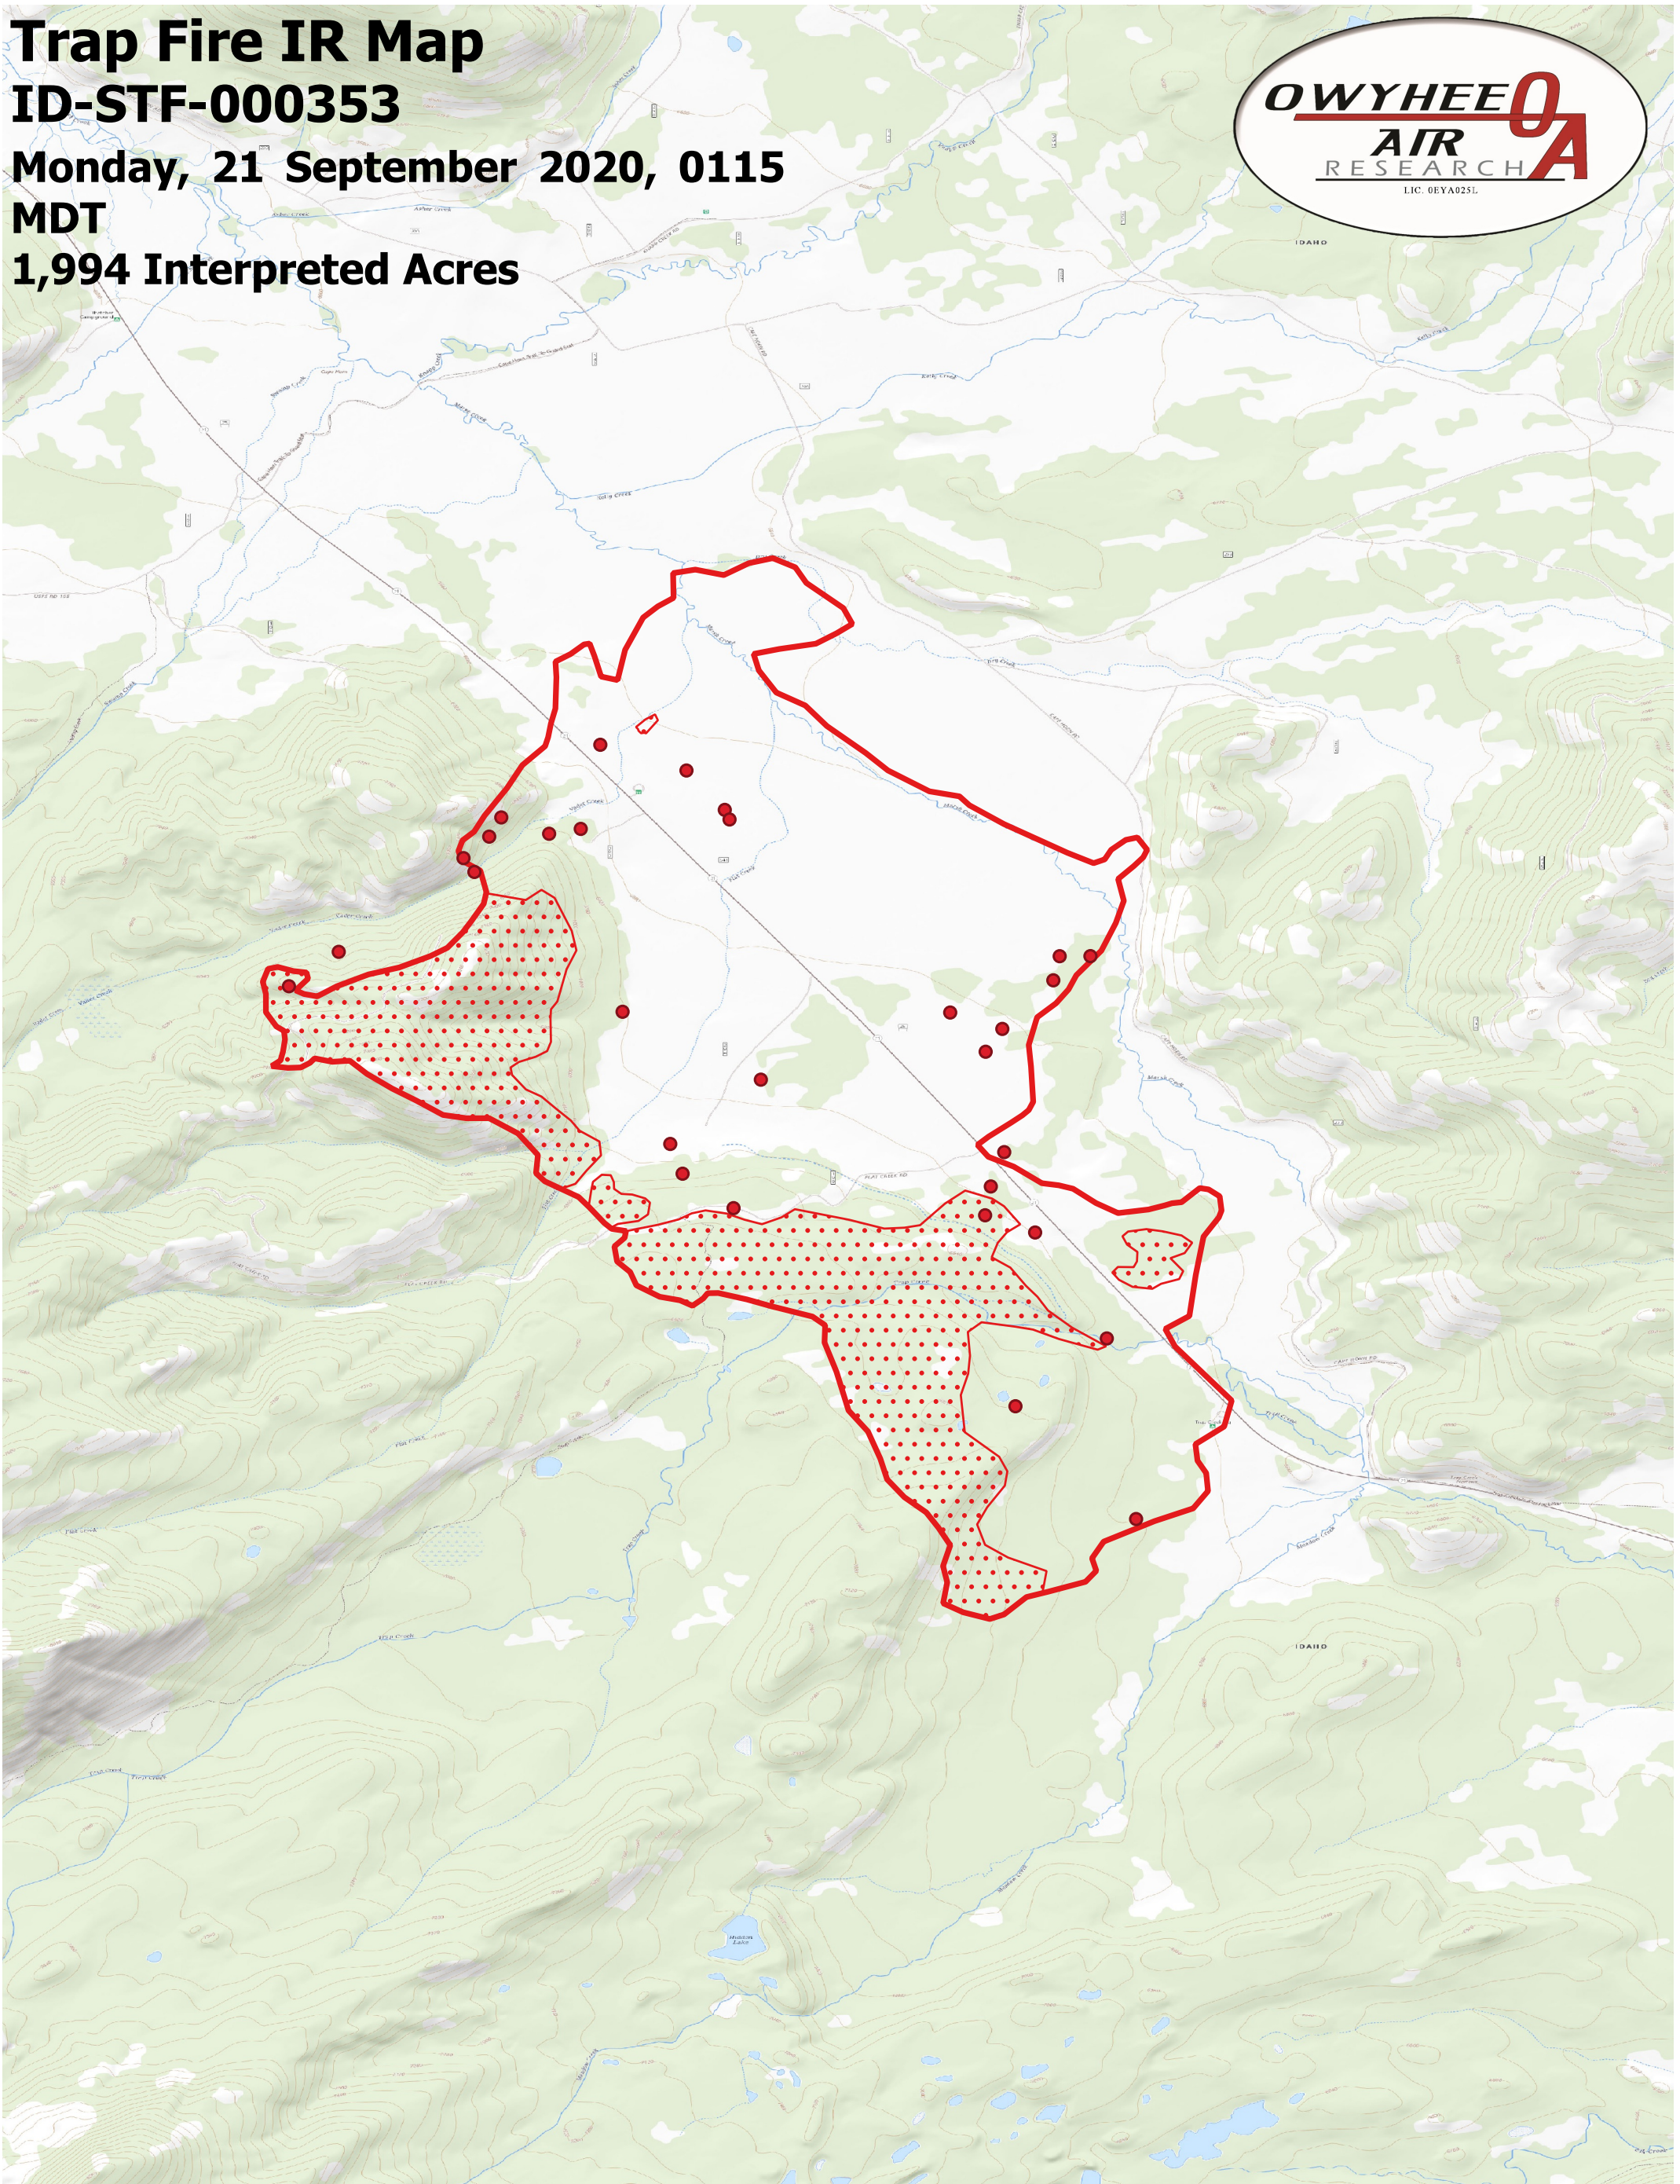

Trap Fire IR Map

ID-STF-000353

Monday, 21 September 2020, 0115

MDT

1,994 Interpreted Acres

Legend

- IR Isolated Heat
- ▭ Burn Perimeter
- ▨ IR Scattered Heat

Scale: 1:15,000