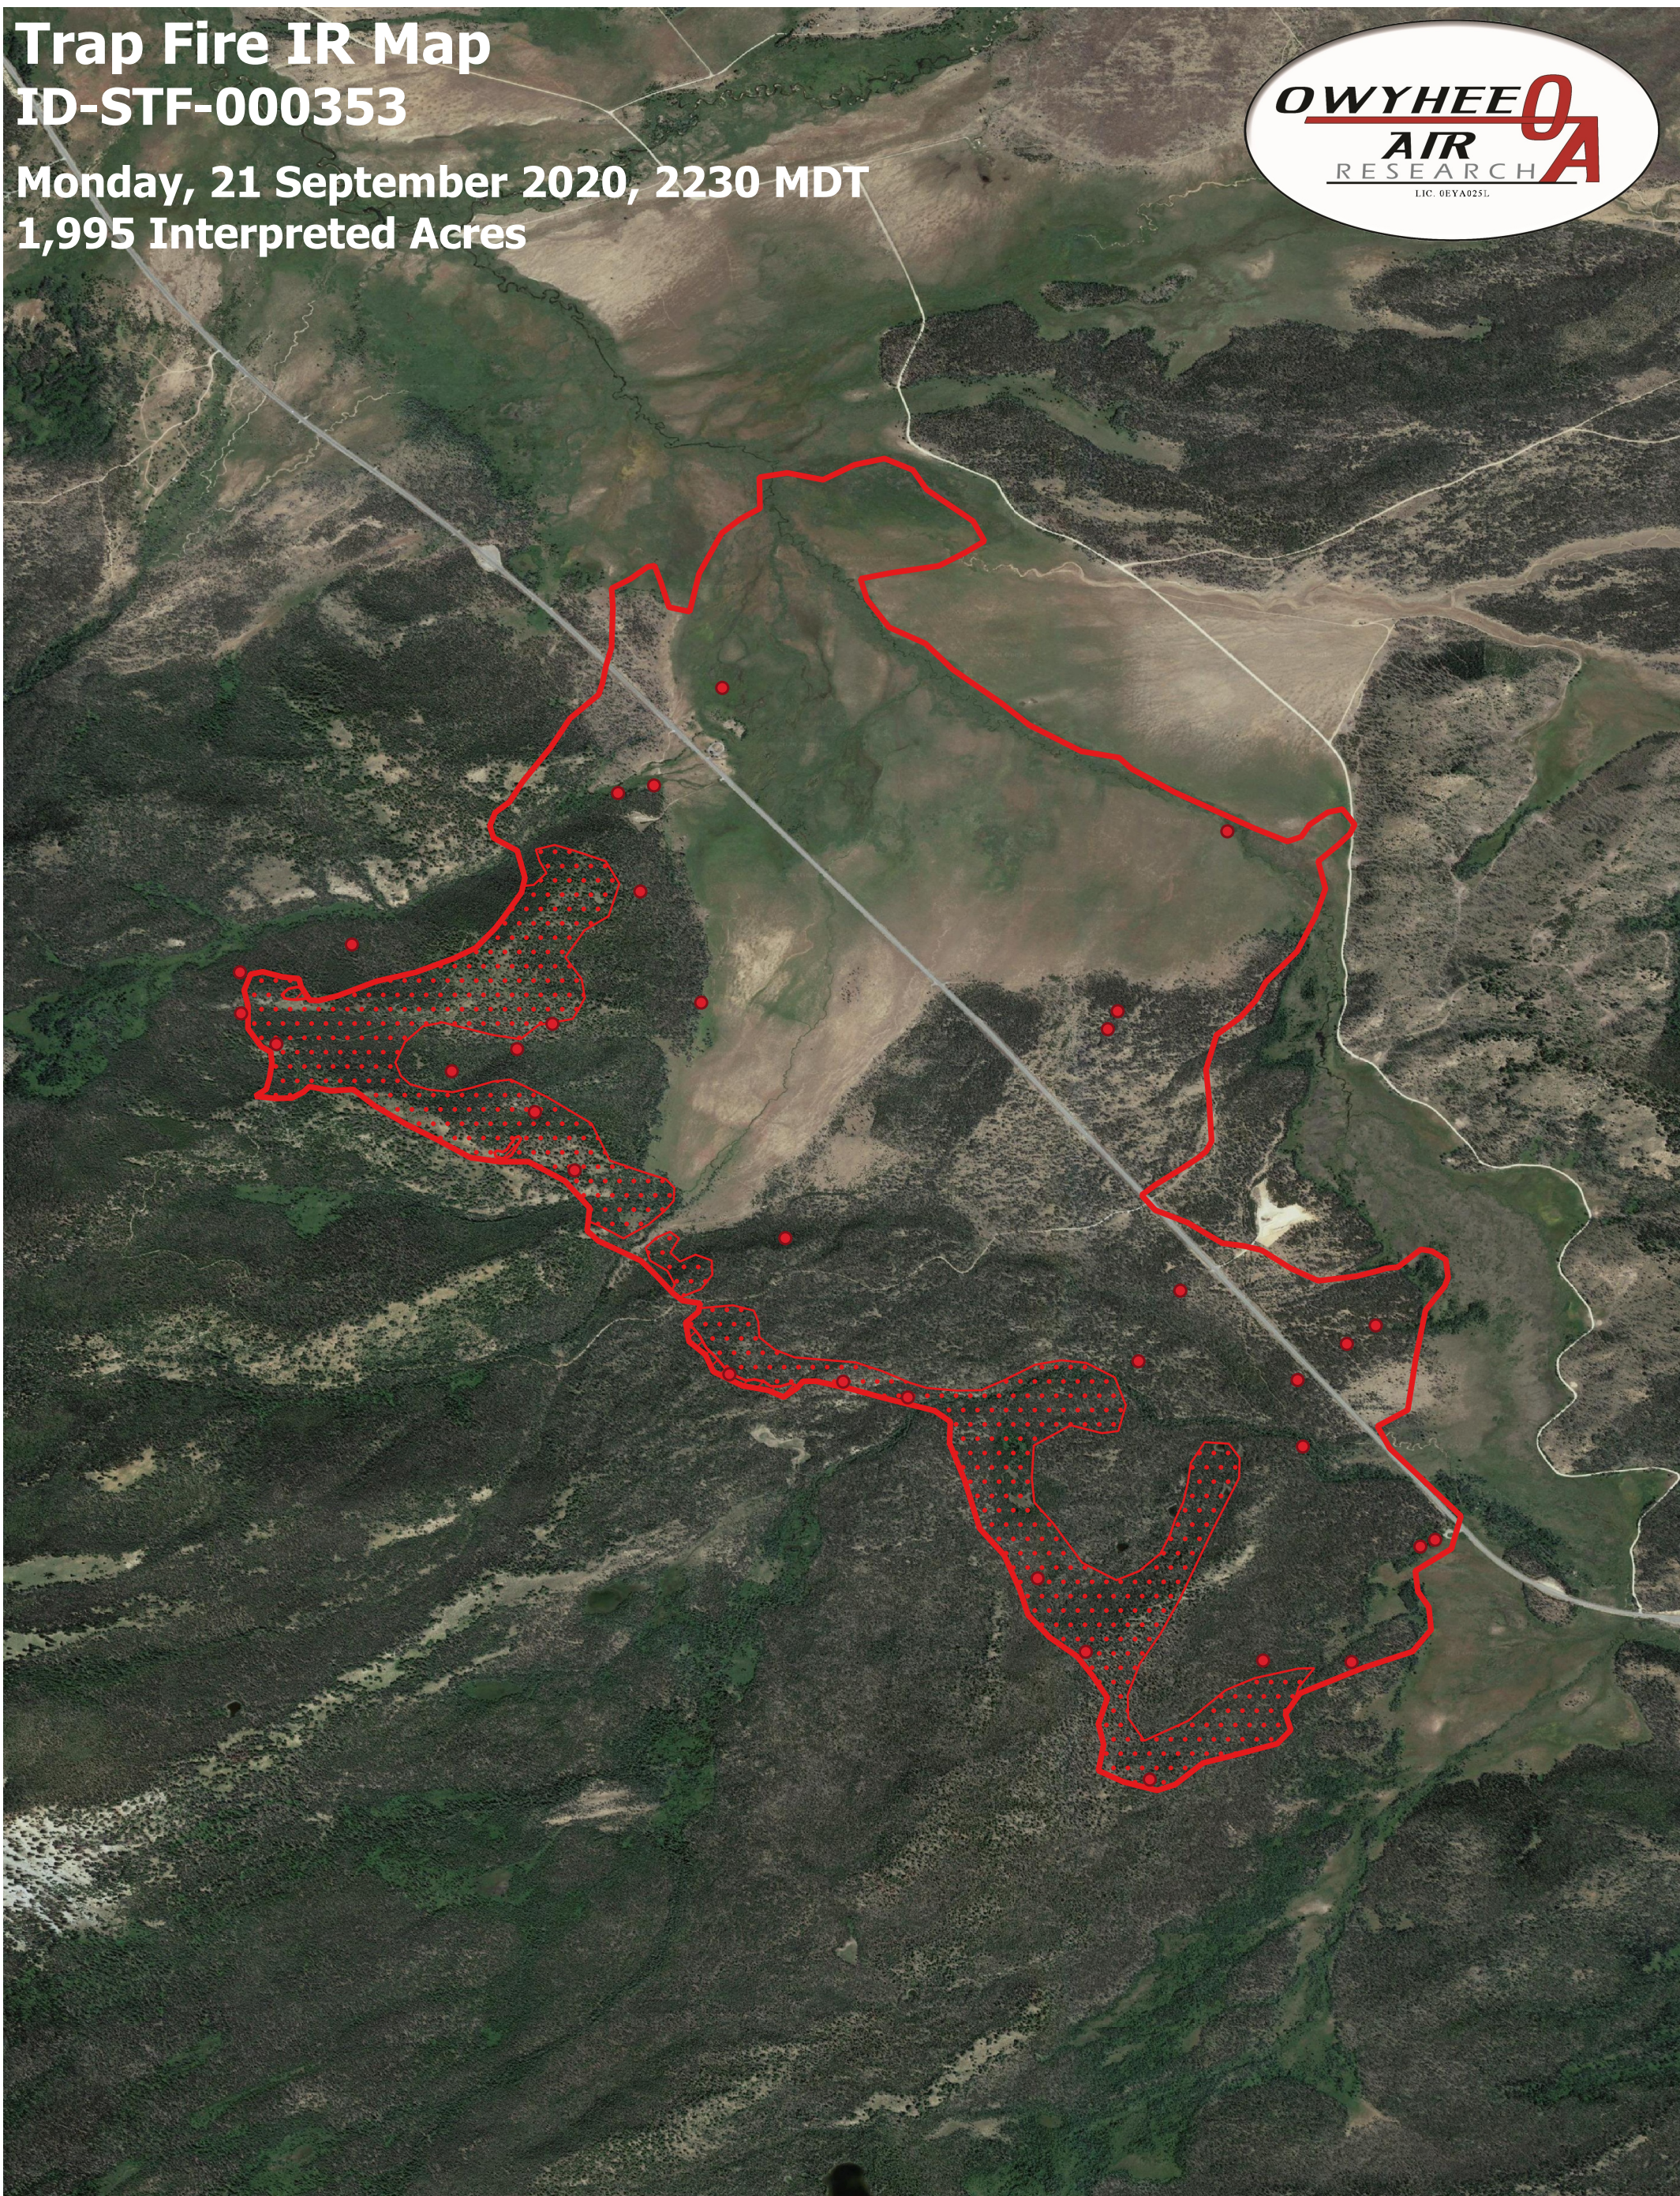

Trap Fire IR Map

ID-STF-000353

Monday, 21 September 2020, 2230 MDT
1,995 Interpreted Acres

Legend

- IR Isolated Heat
- ▭ Burn Perimeter
- ▨ IR Intense Heat
- ▤ IR Scattered Heat

Scale: 1:12,000

Projection: WGS 84