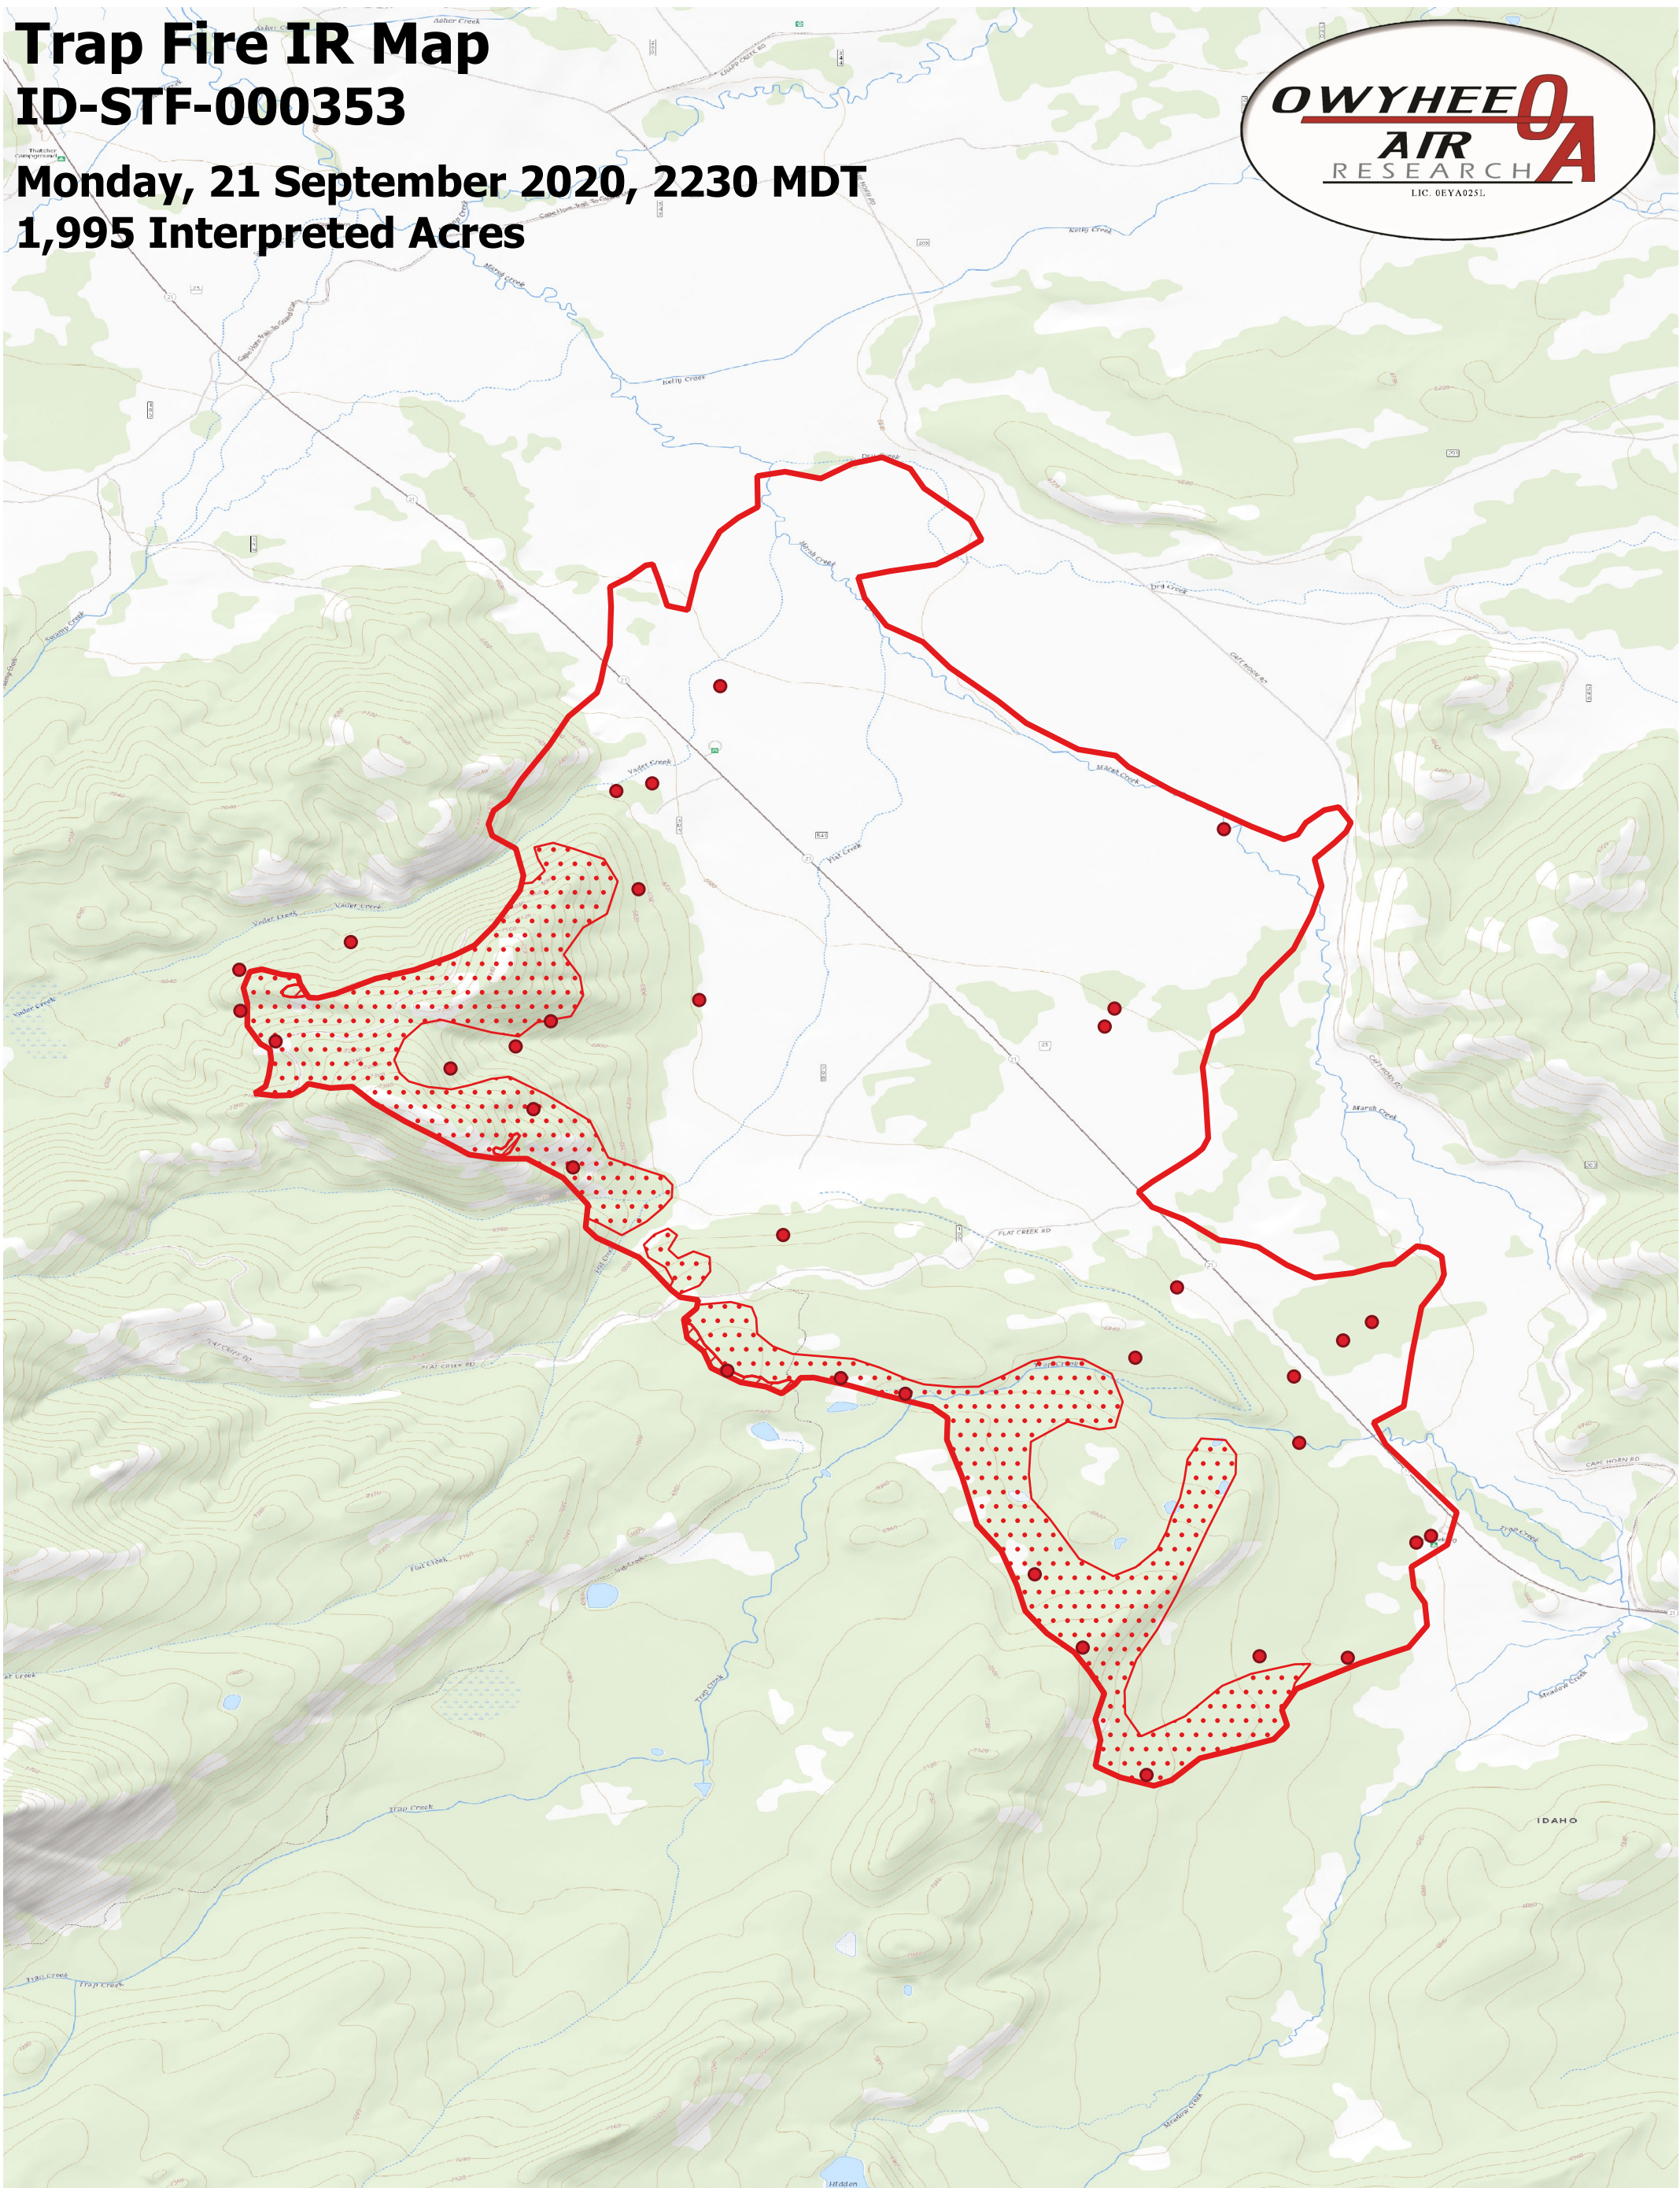

# Trap Fire IR Map

## ID-STF-000353

Monday, 21 September 2020, 2230 MDT  
1,995 Interpreted Acres

### Legend

- IR Isolated Heat
- ▭ Burn Perimeter
- ▨ IR Intense Heat
- ▤ IR Scattered Heat

Scale: 1:12,000

Projection: WGS 84

Produced by Owyhee Air Research, Inc.

IR Interpreter: C. Merriman

fire@owyheeair.com (208) 442-5405