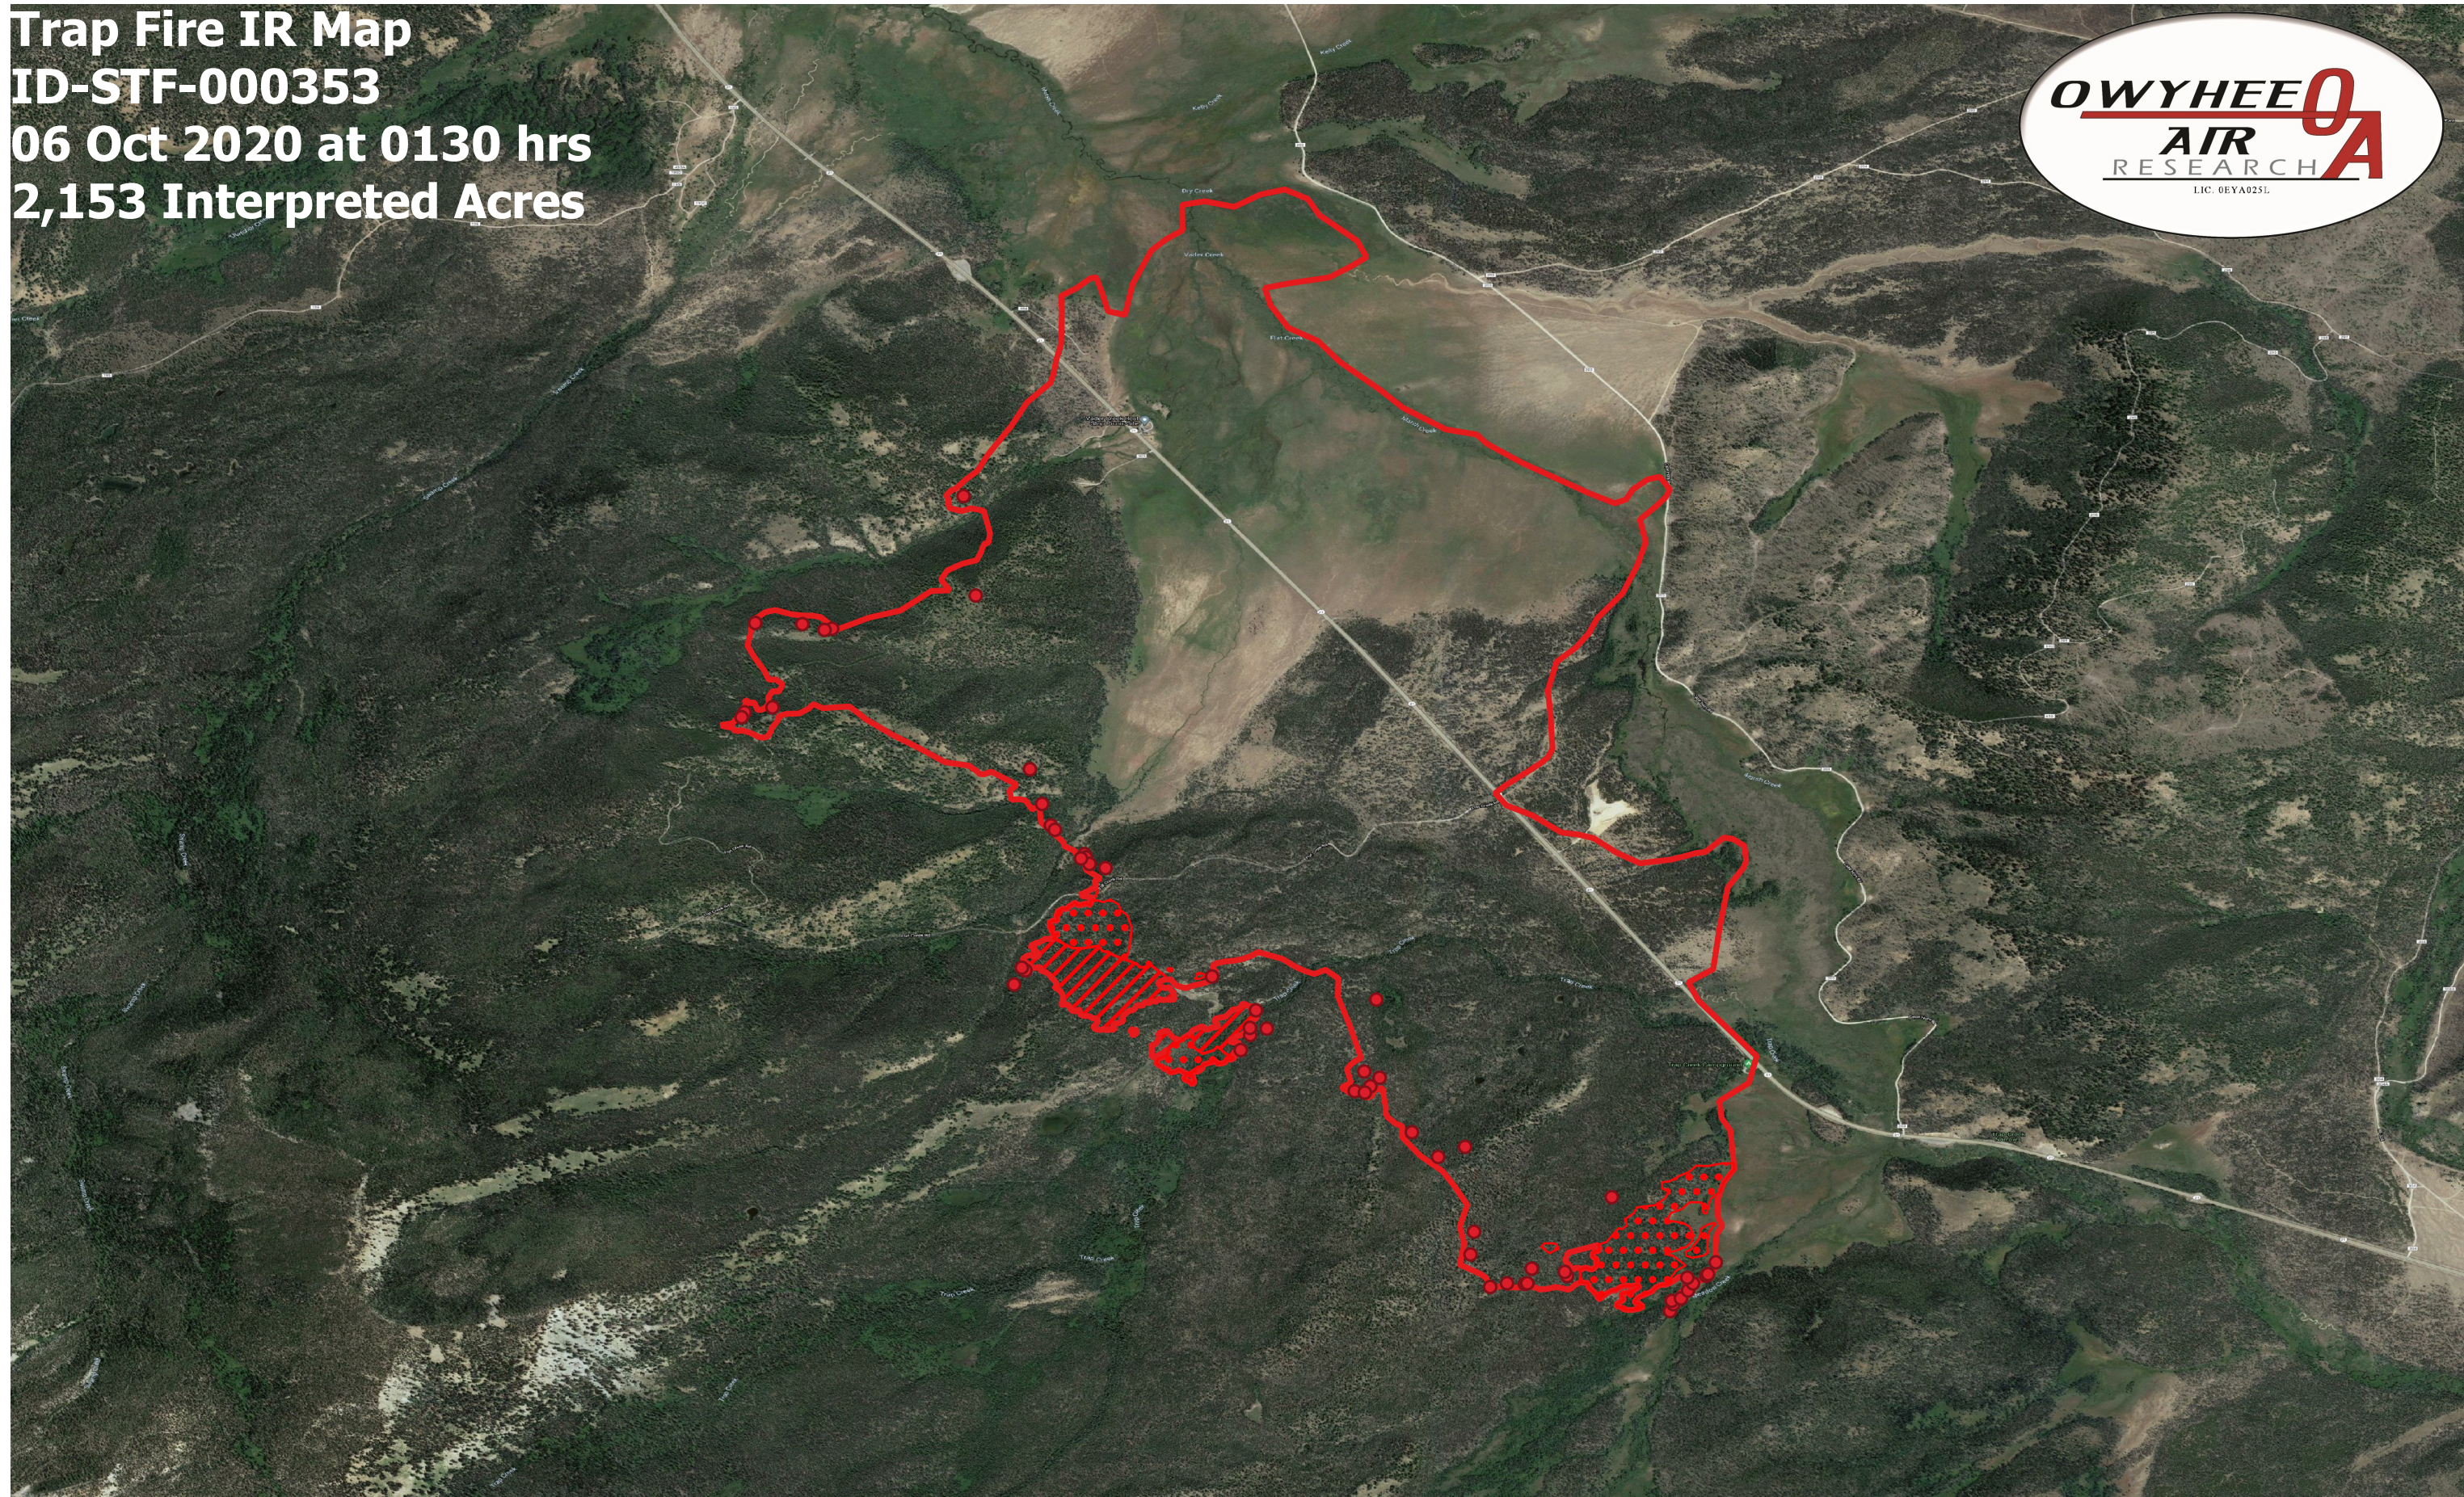

Trap Fire IR Map
ID-STF-000353
06 Oct 2020 at 0130 hrs
2,153 Interpreted Acres

- Legend**
- Burn Perimeter
 - Scattered Heat
 - Intense Heat
 - Isolated Heat

Scale: 1:15,000
Projection: WGS 84
Produced by Owyhee Air Research, Inc.
IR Interpreter: Courtney Holley
fire@owyheear.com (208) 442-5405