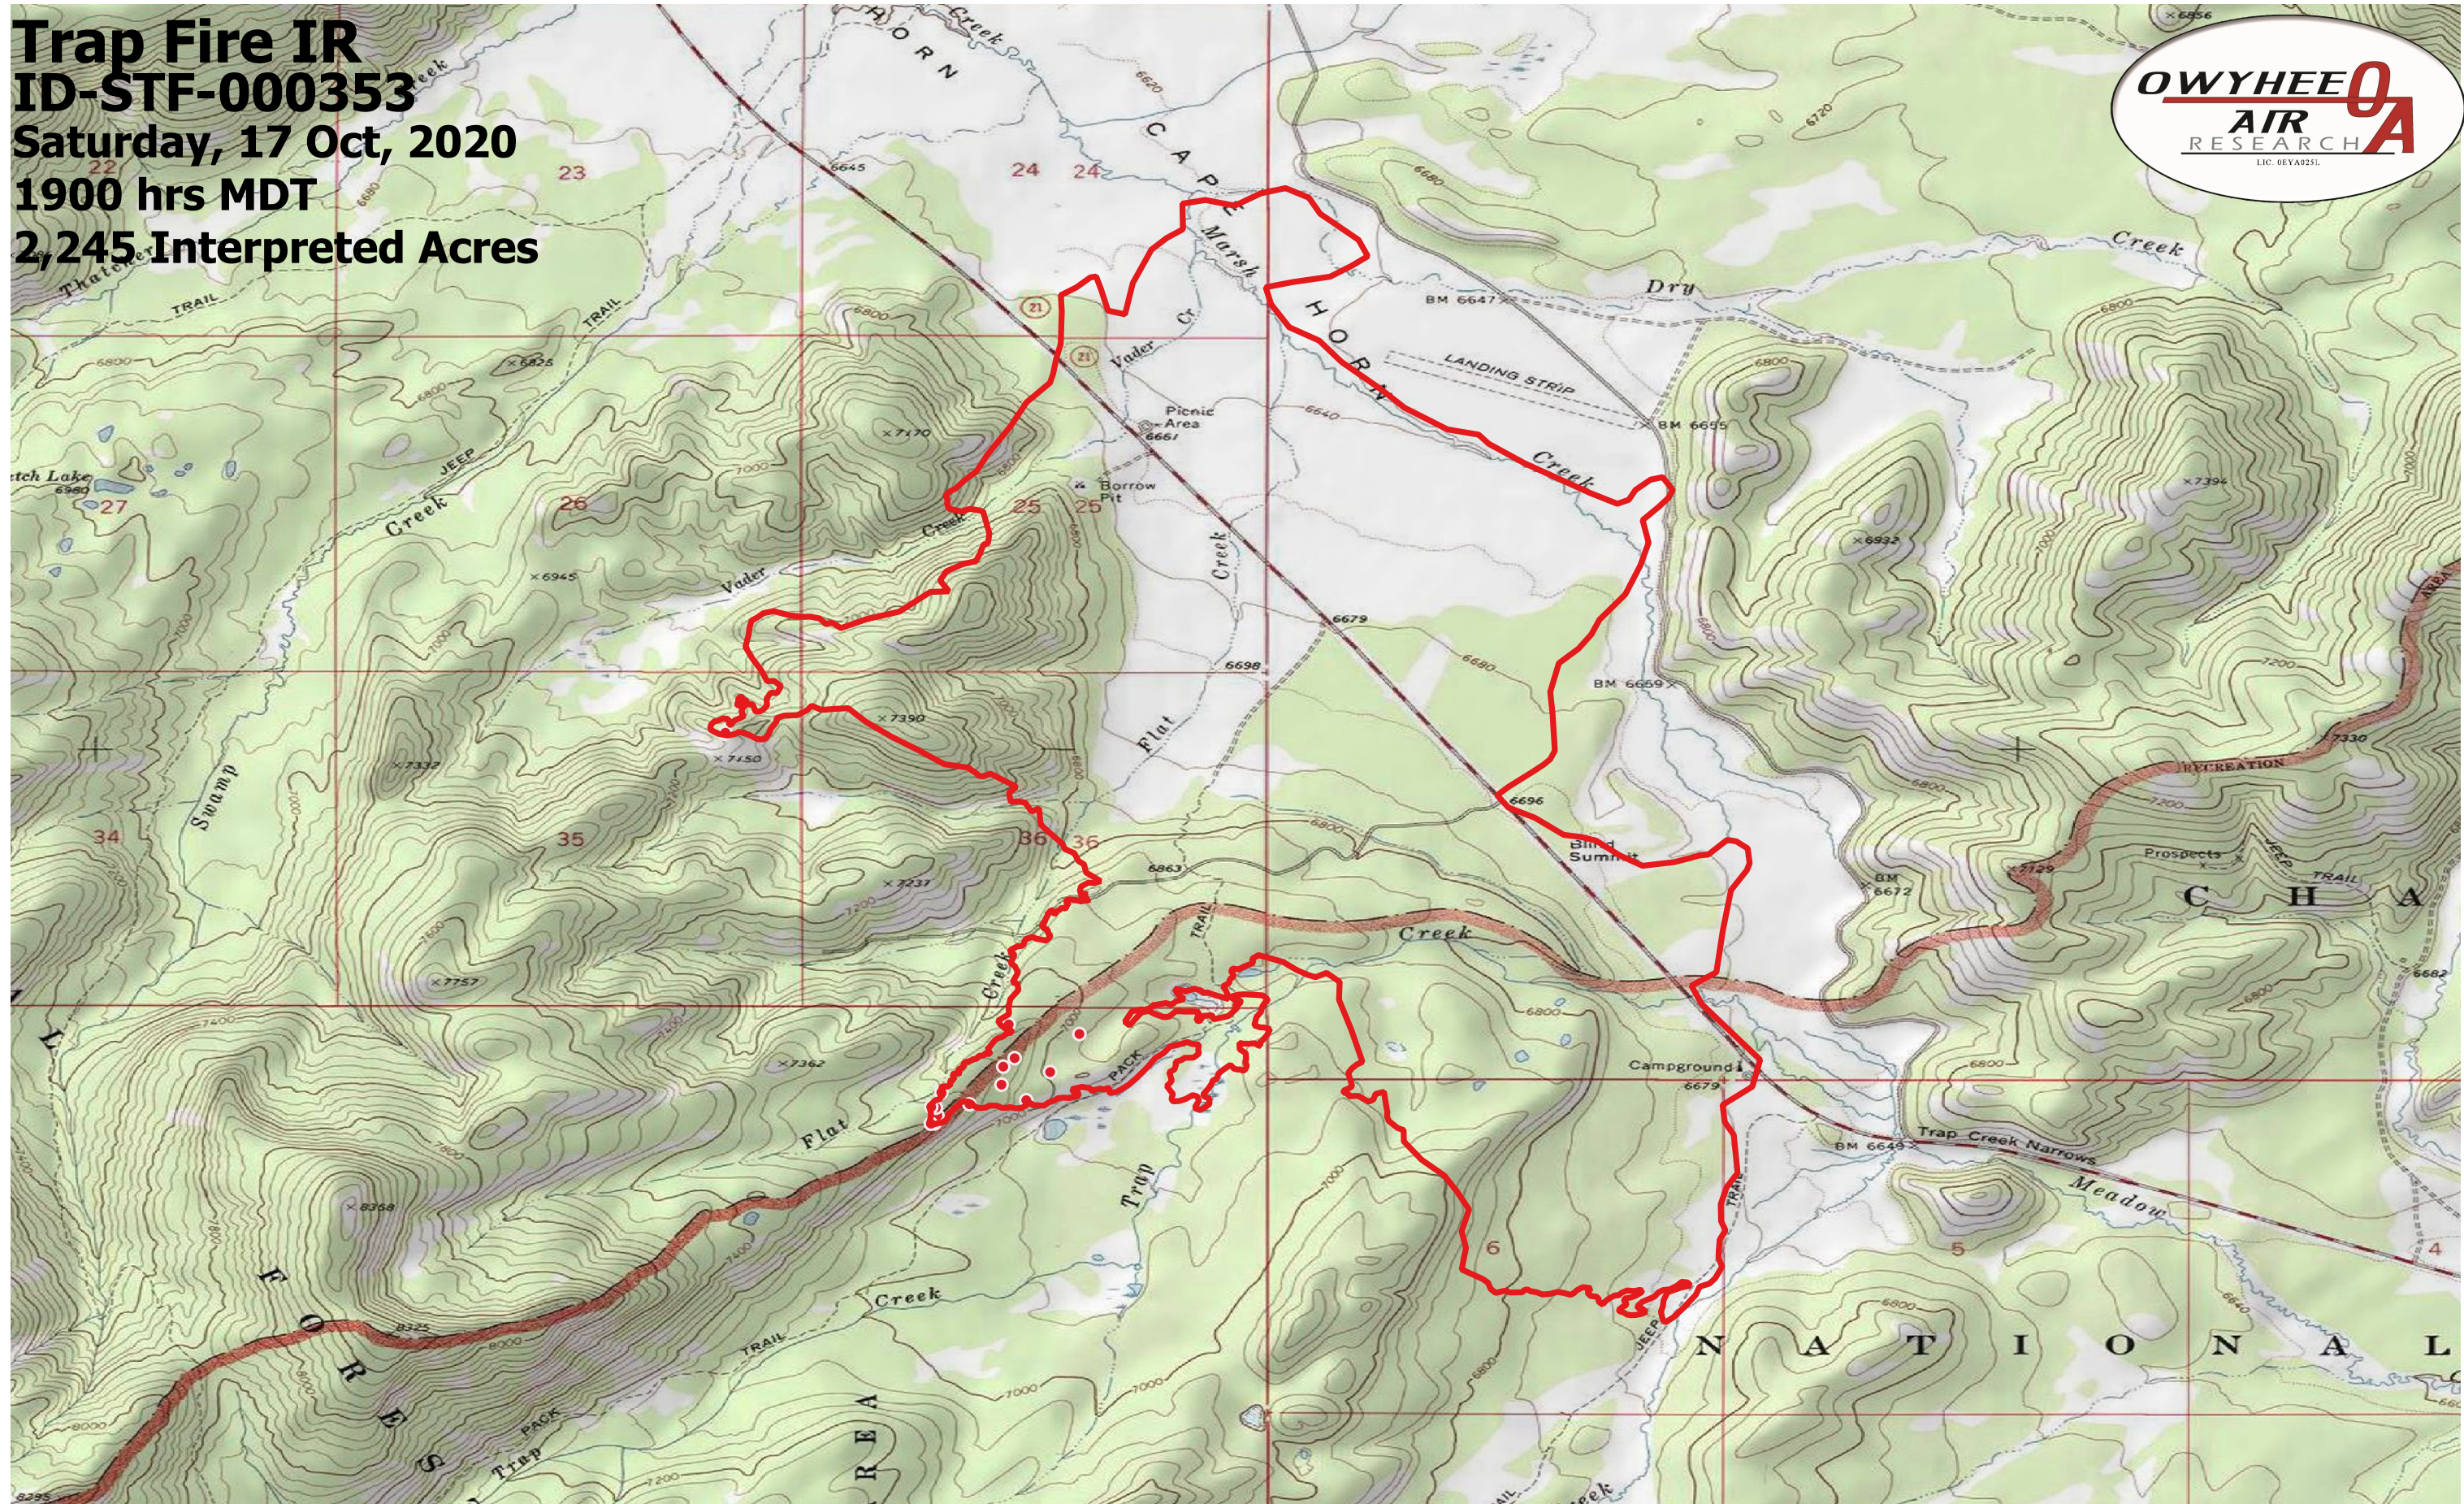

Trap Fire IR
ID-STF-000353
Saturday, 17 Oct, 2020
1900 hrs MDT
2,245 Interpreted Acres

- Legend**
- Burn Perimeter
 - Isolated Heat

Scale: 1:15,000
Projection: WGS 84
Produced by Owyhee Air Research, Inc.
IR Interpreter: D. Melody
fire@owyheeair.com (208) 442-5405