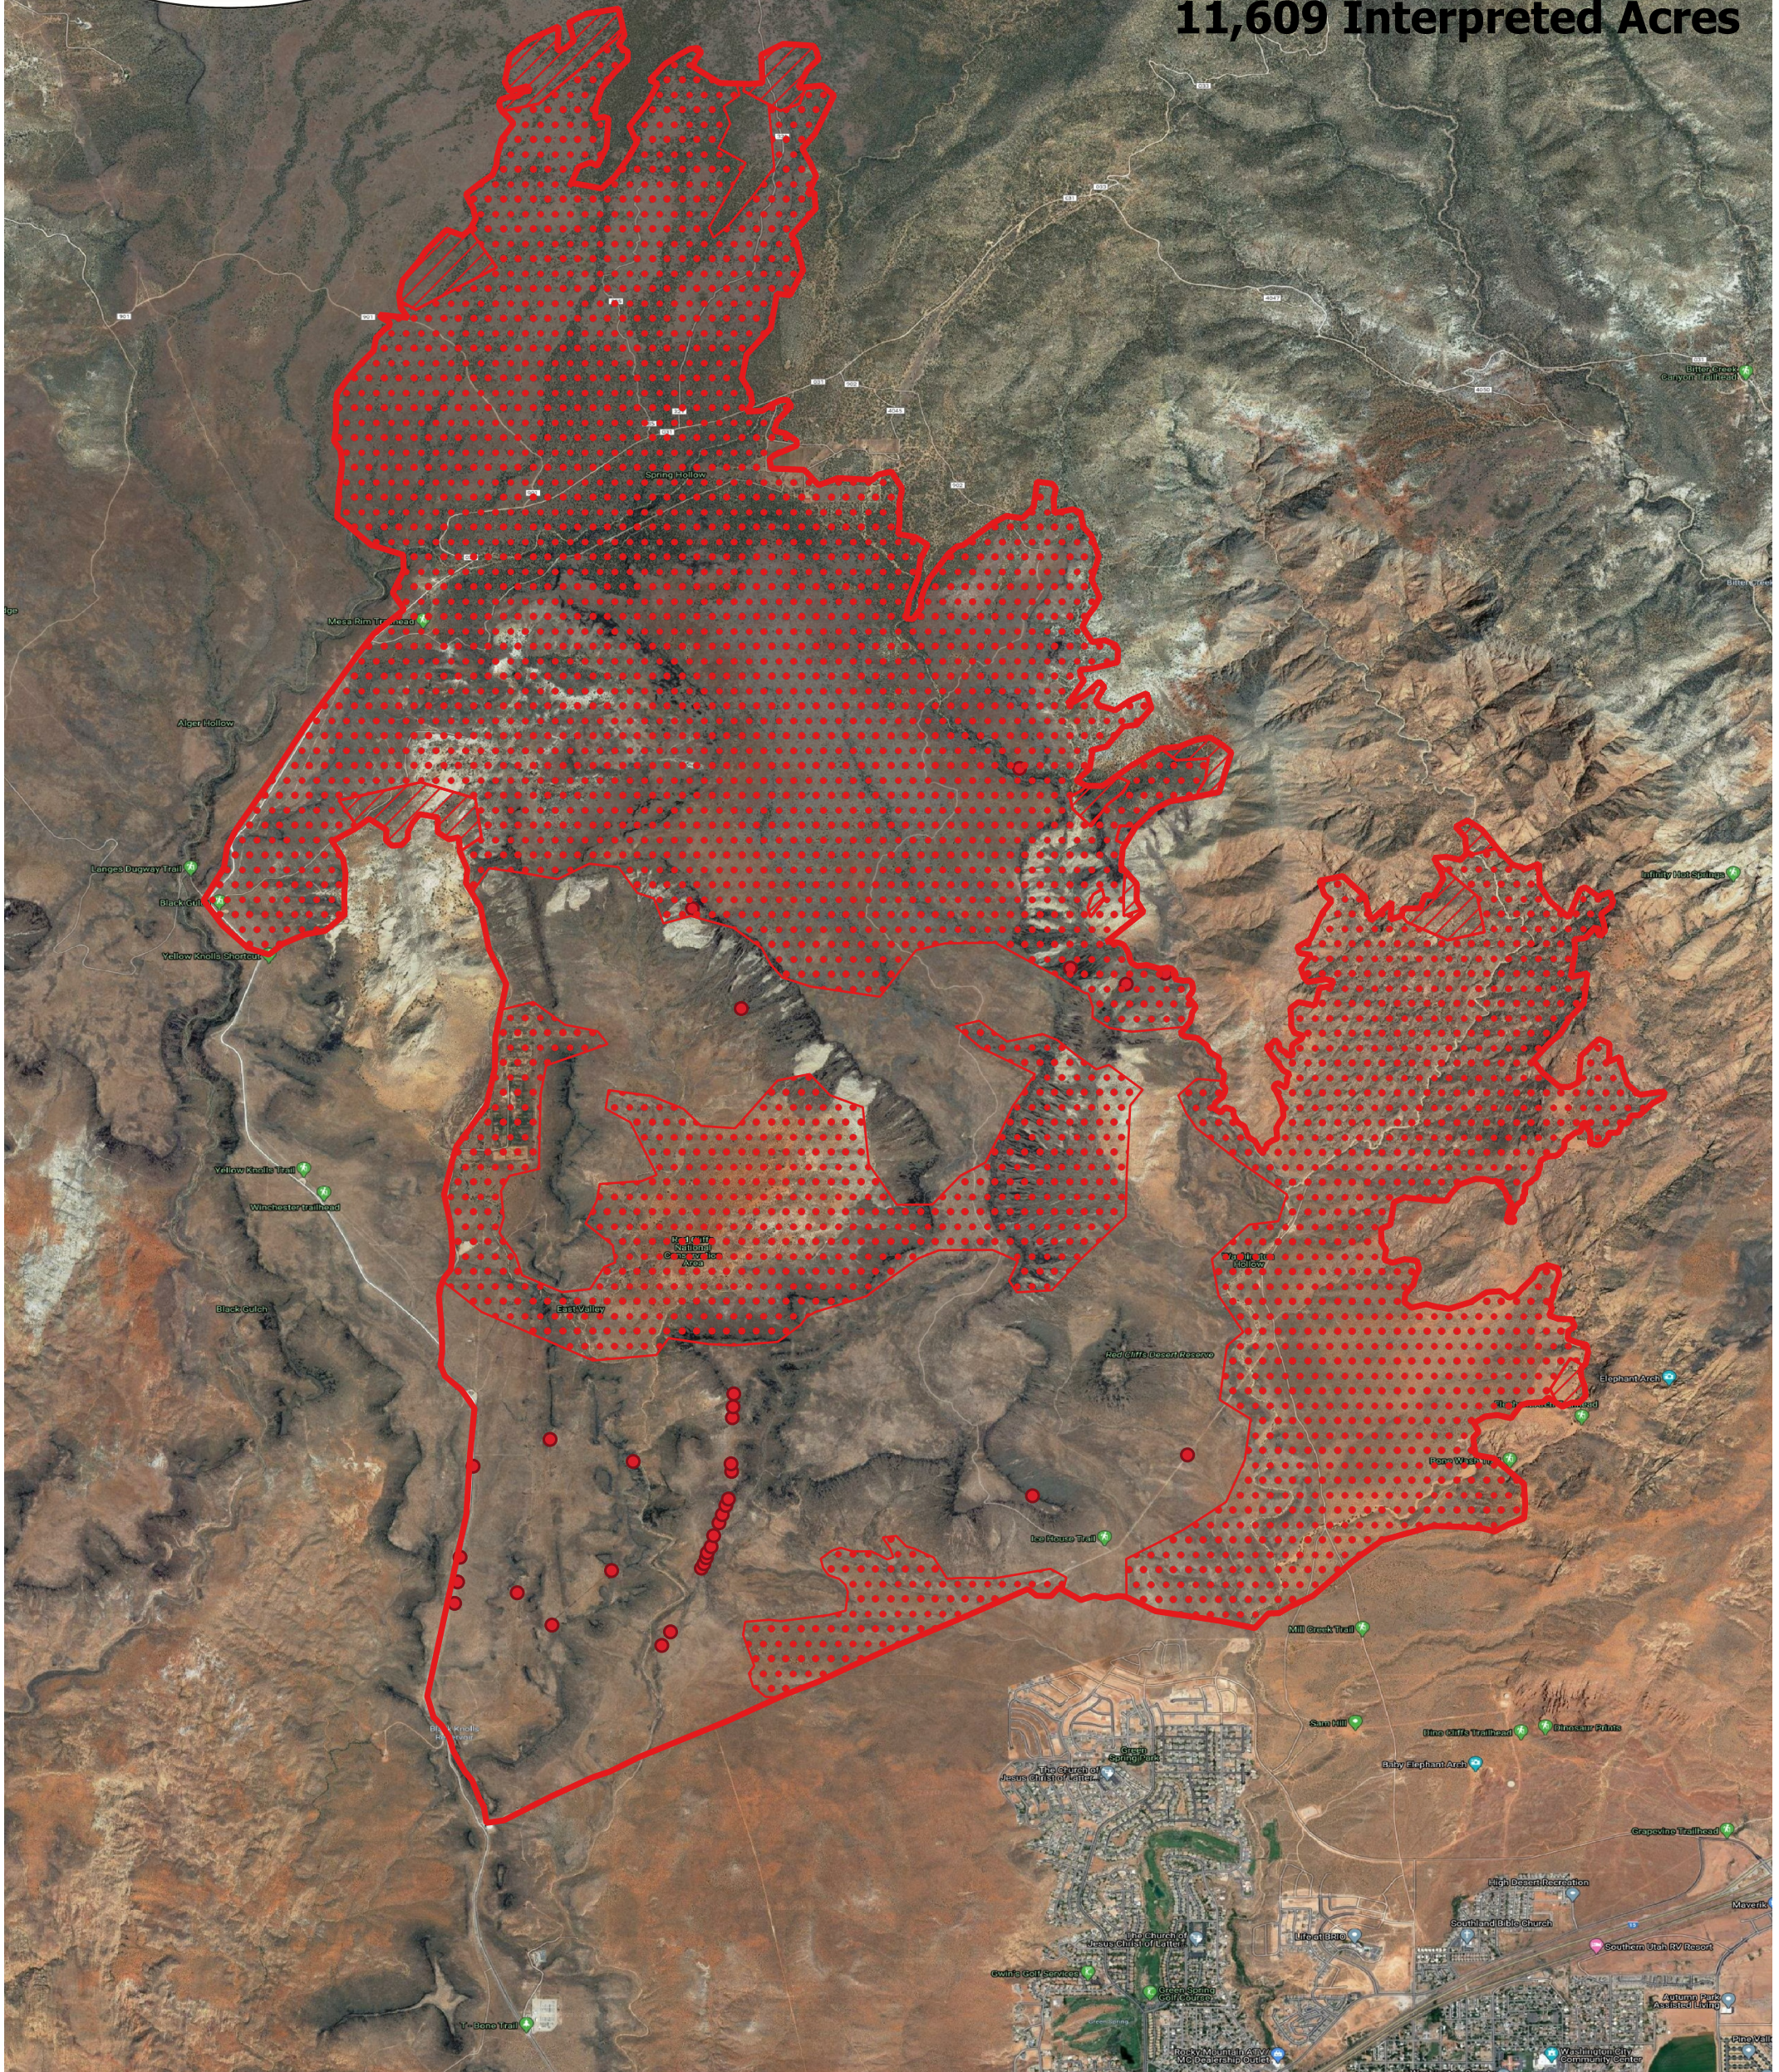

# Turkey Farm Road Fire IR Map

UT-SWS-000431  
Tuesday, 14 July, 2020  
2000 hrs MDT  
11,609 Interpreted Acres

- Legend**
- BurnPerimeter
  - IntenseHeat
  - ScatteredHeat
  - IsolatedHeat

Scale: 1:25,000

Projection: WGS 84

Produced by Owyhee Air Research, Inc.

IR Interpreter: Courtney Holley

fire@owyheeair.com (208) 442-5405