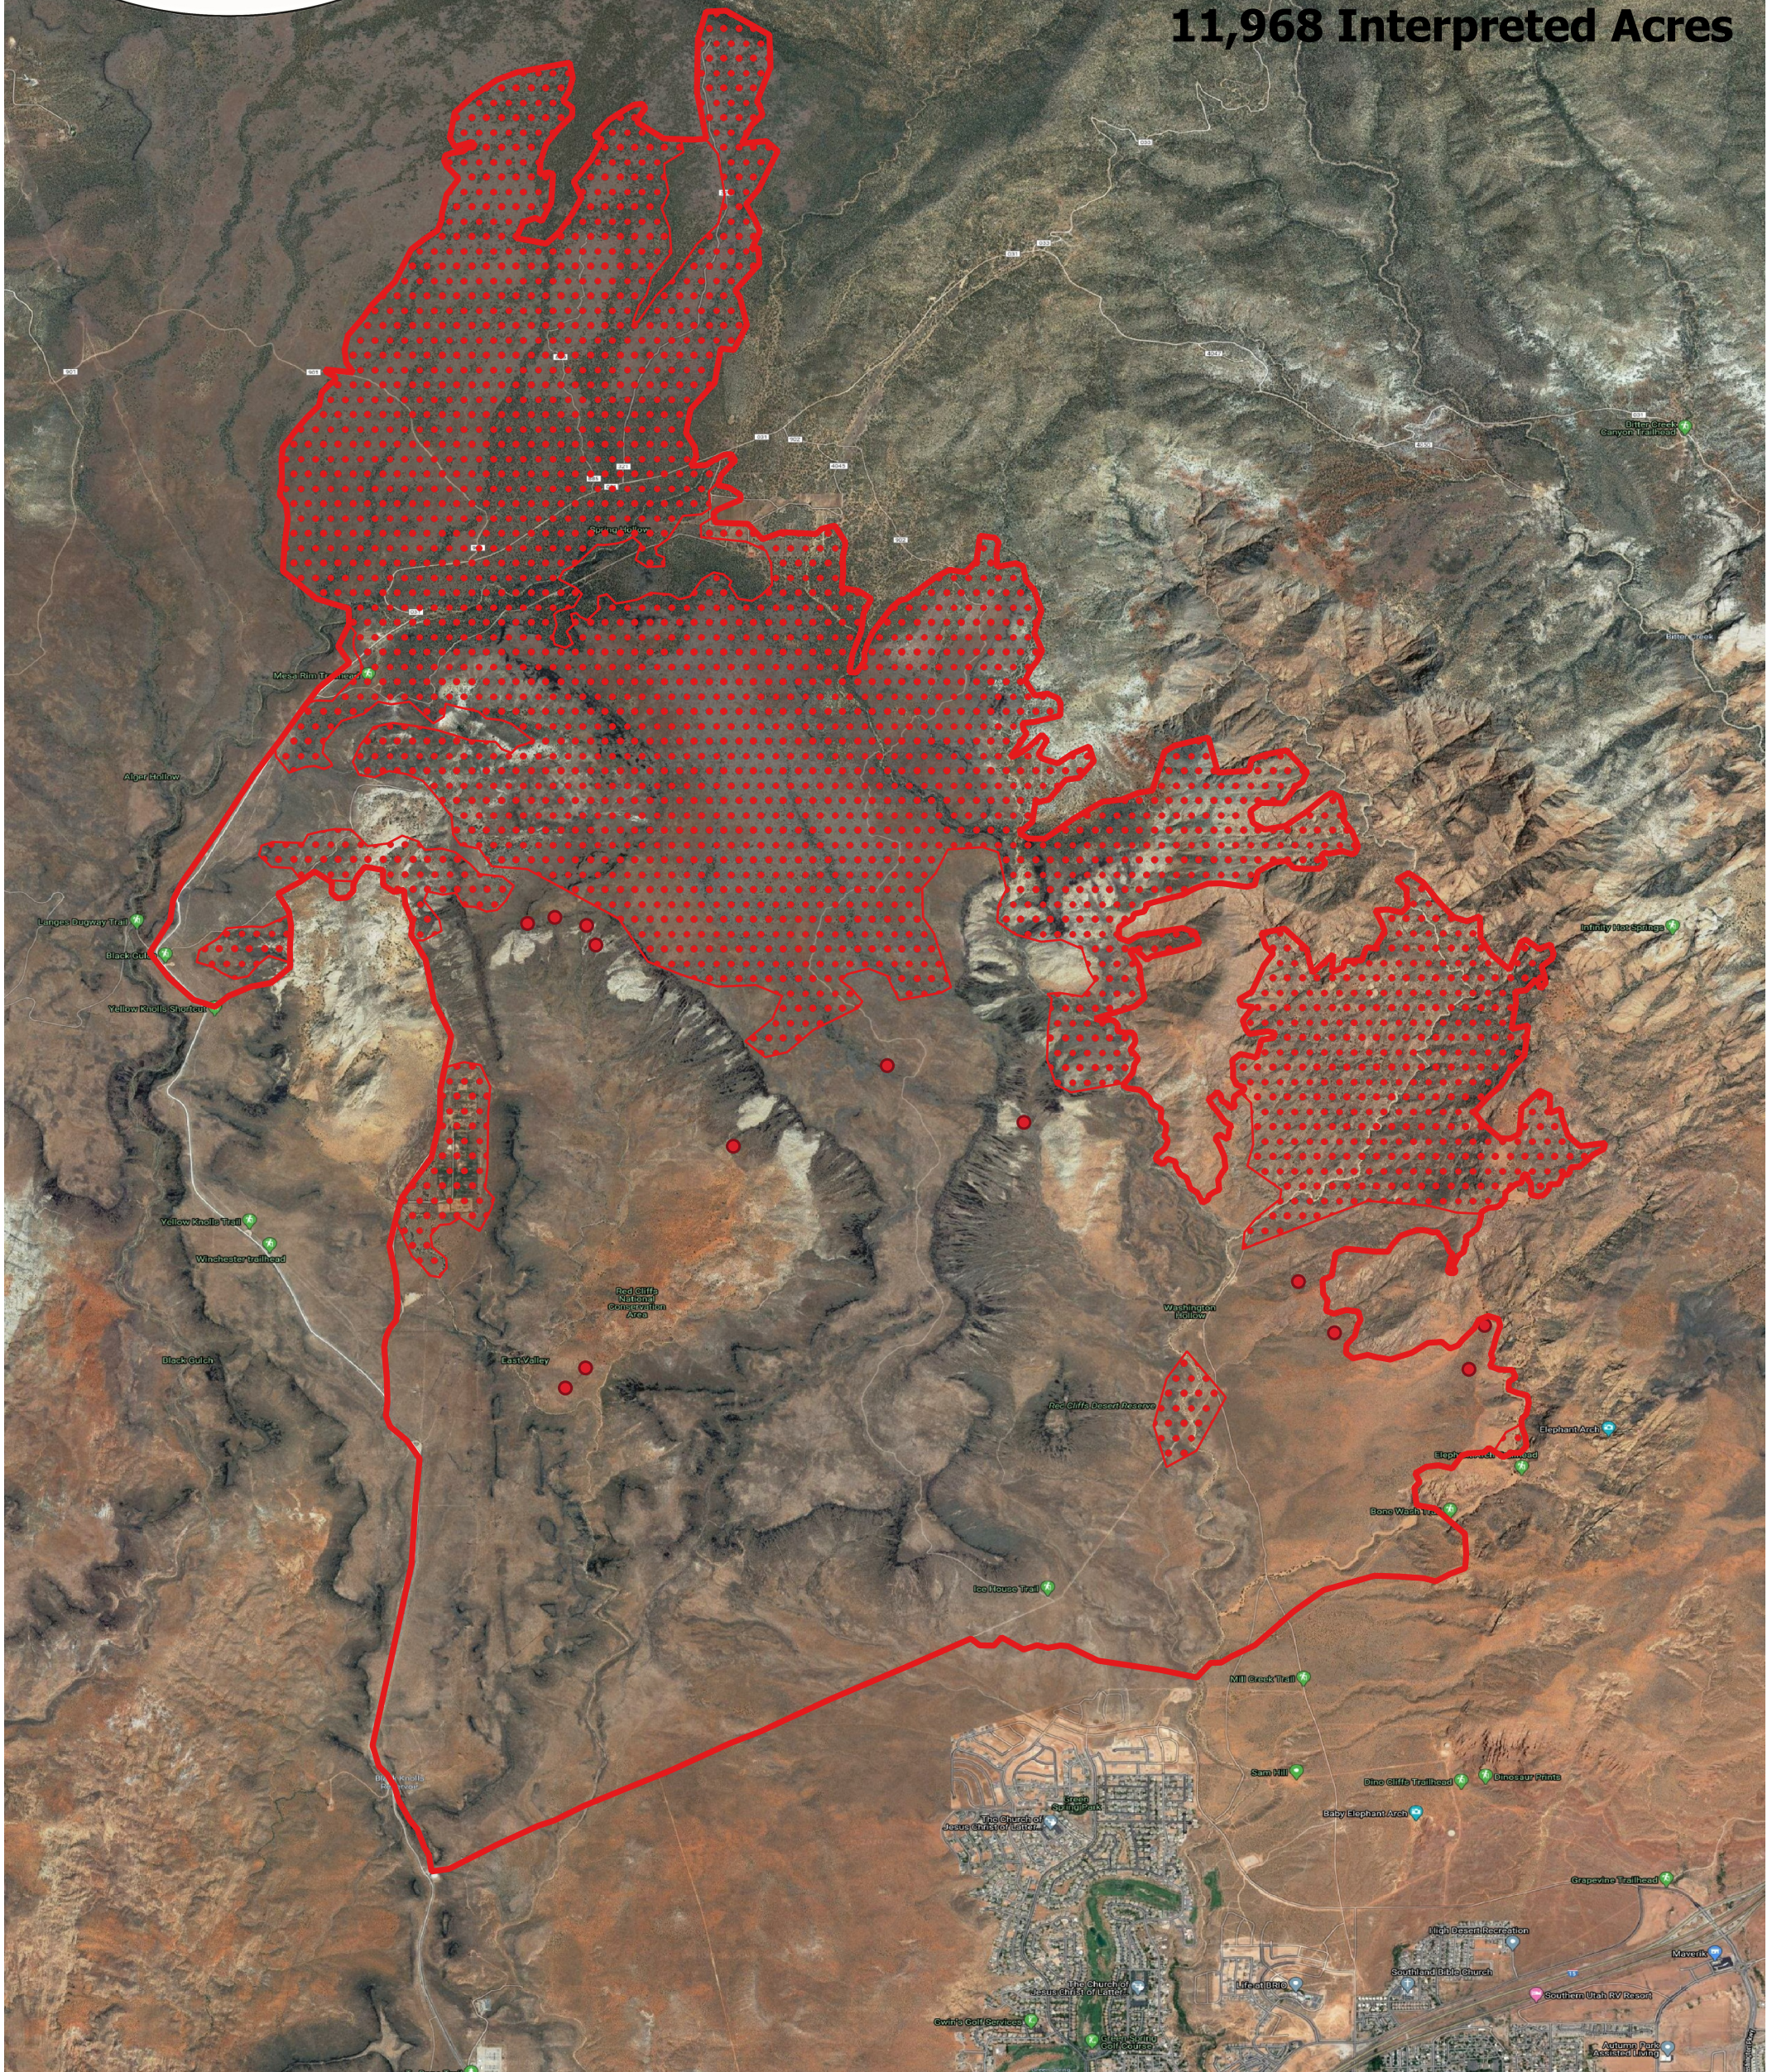

# Turkey Farm Road Fire IR Map

UT-SWS-000431  
Wednesday, 15 July, 2020  
2200 hrs MDT  
11,968 Interpreted Acres

- Legend**
- BurnPerimeter
  - ScatteredHeat
  - IsolatedHeat

Scale: 1:25,000

Projection: WGS 84