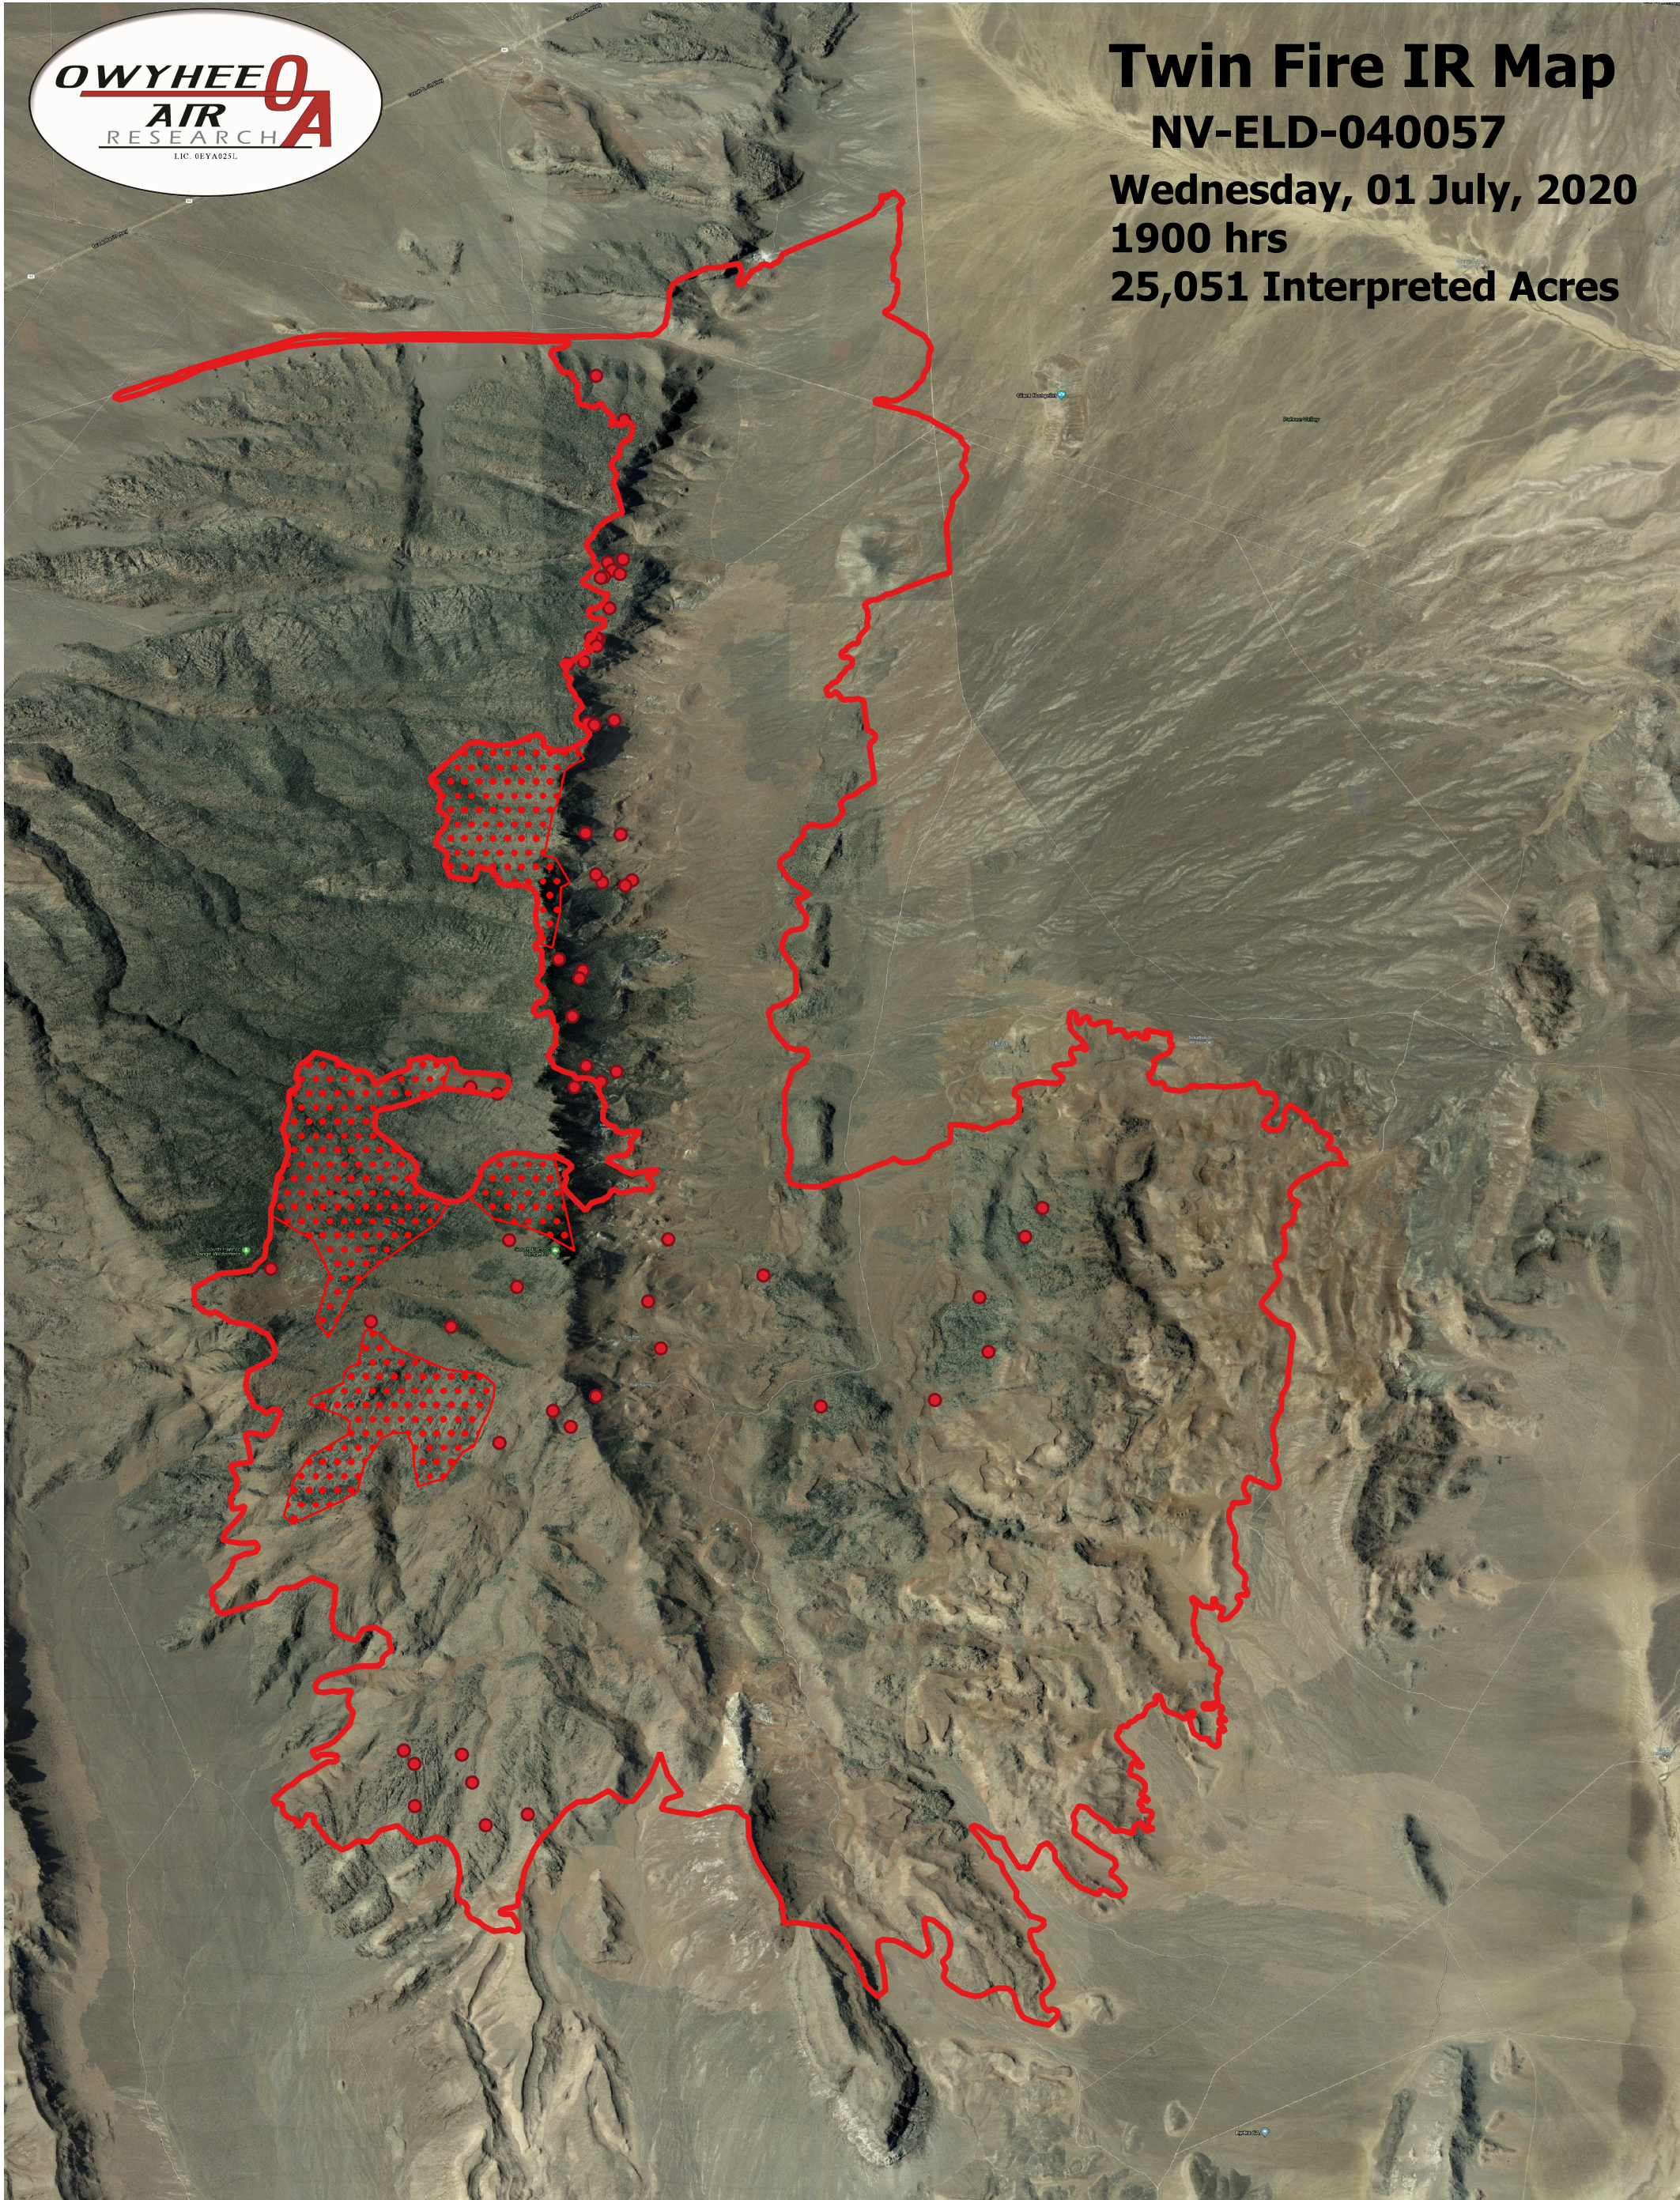

Twin Fire IR Map
NV-ELD-040057
Wednesday, 01 July, 2020
1900 hrs
25,051 Interpreted Acres

Legend

-  Burn Perimeter
-  Scattered Heat
-  Isolated Heat

Scale: 1:40,000
Projection: WGS 84
Produced by Owyhee Air Research, Inc.
IR Interpreter: Dan Melody
fire@owyheear.com (208) 442-5405