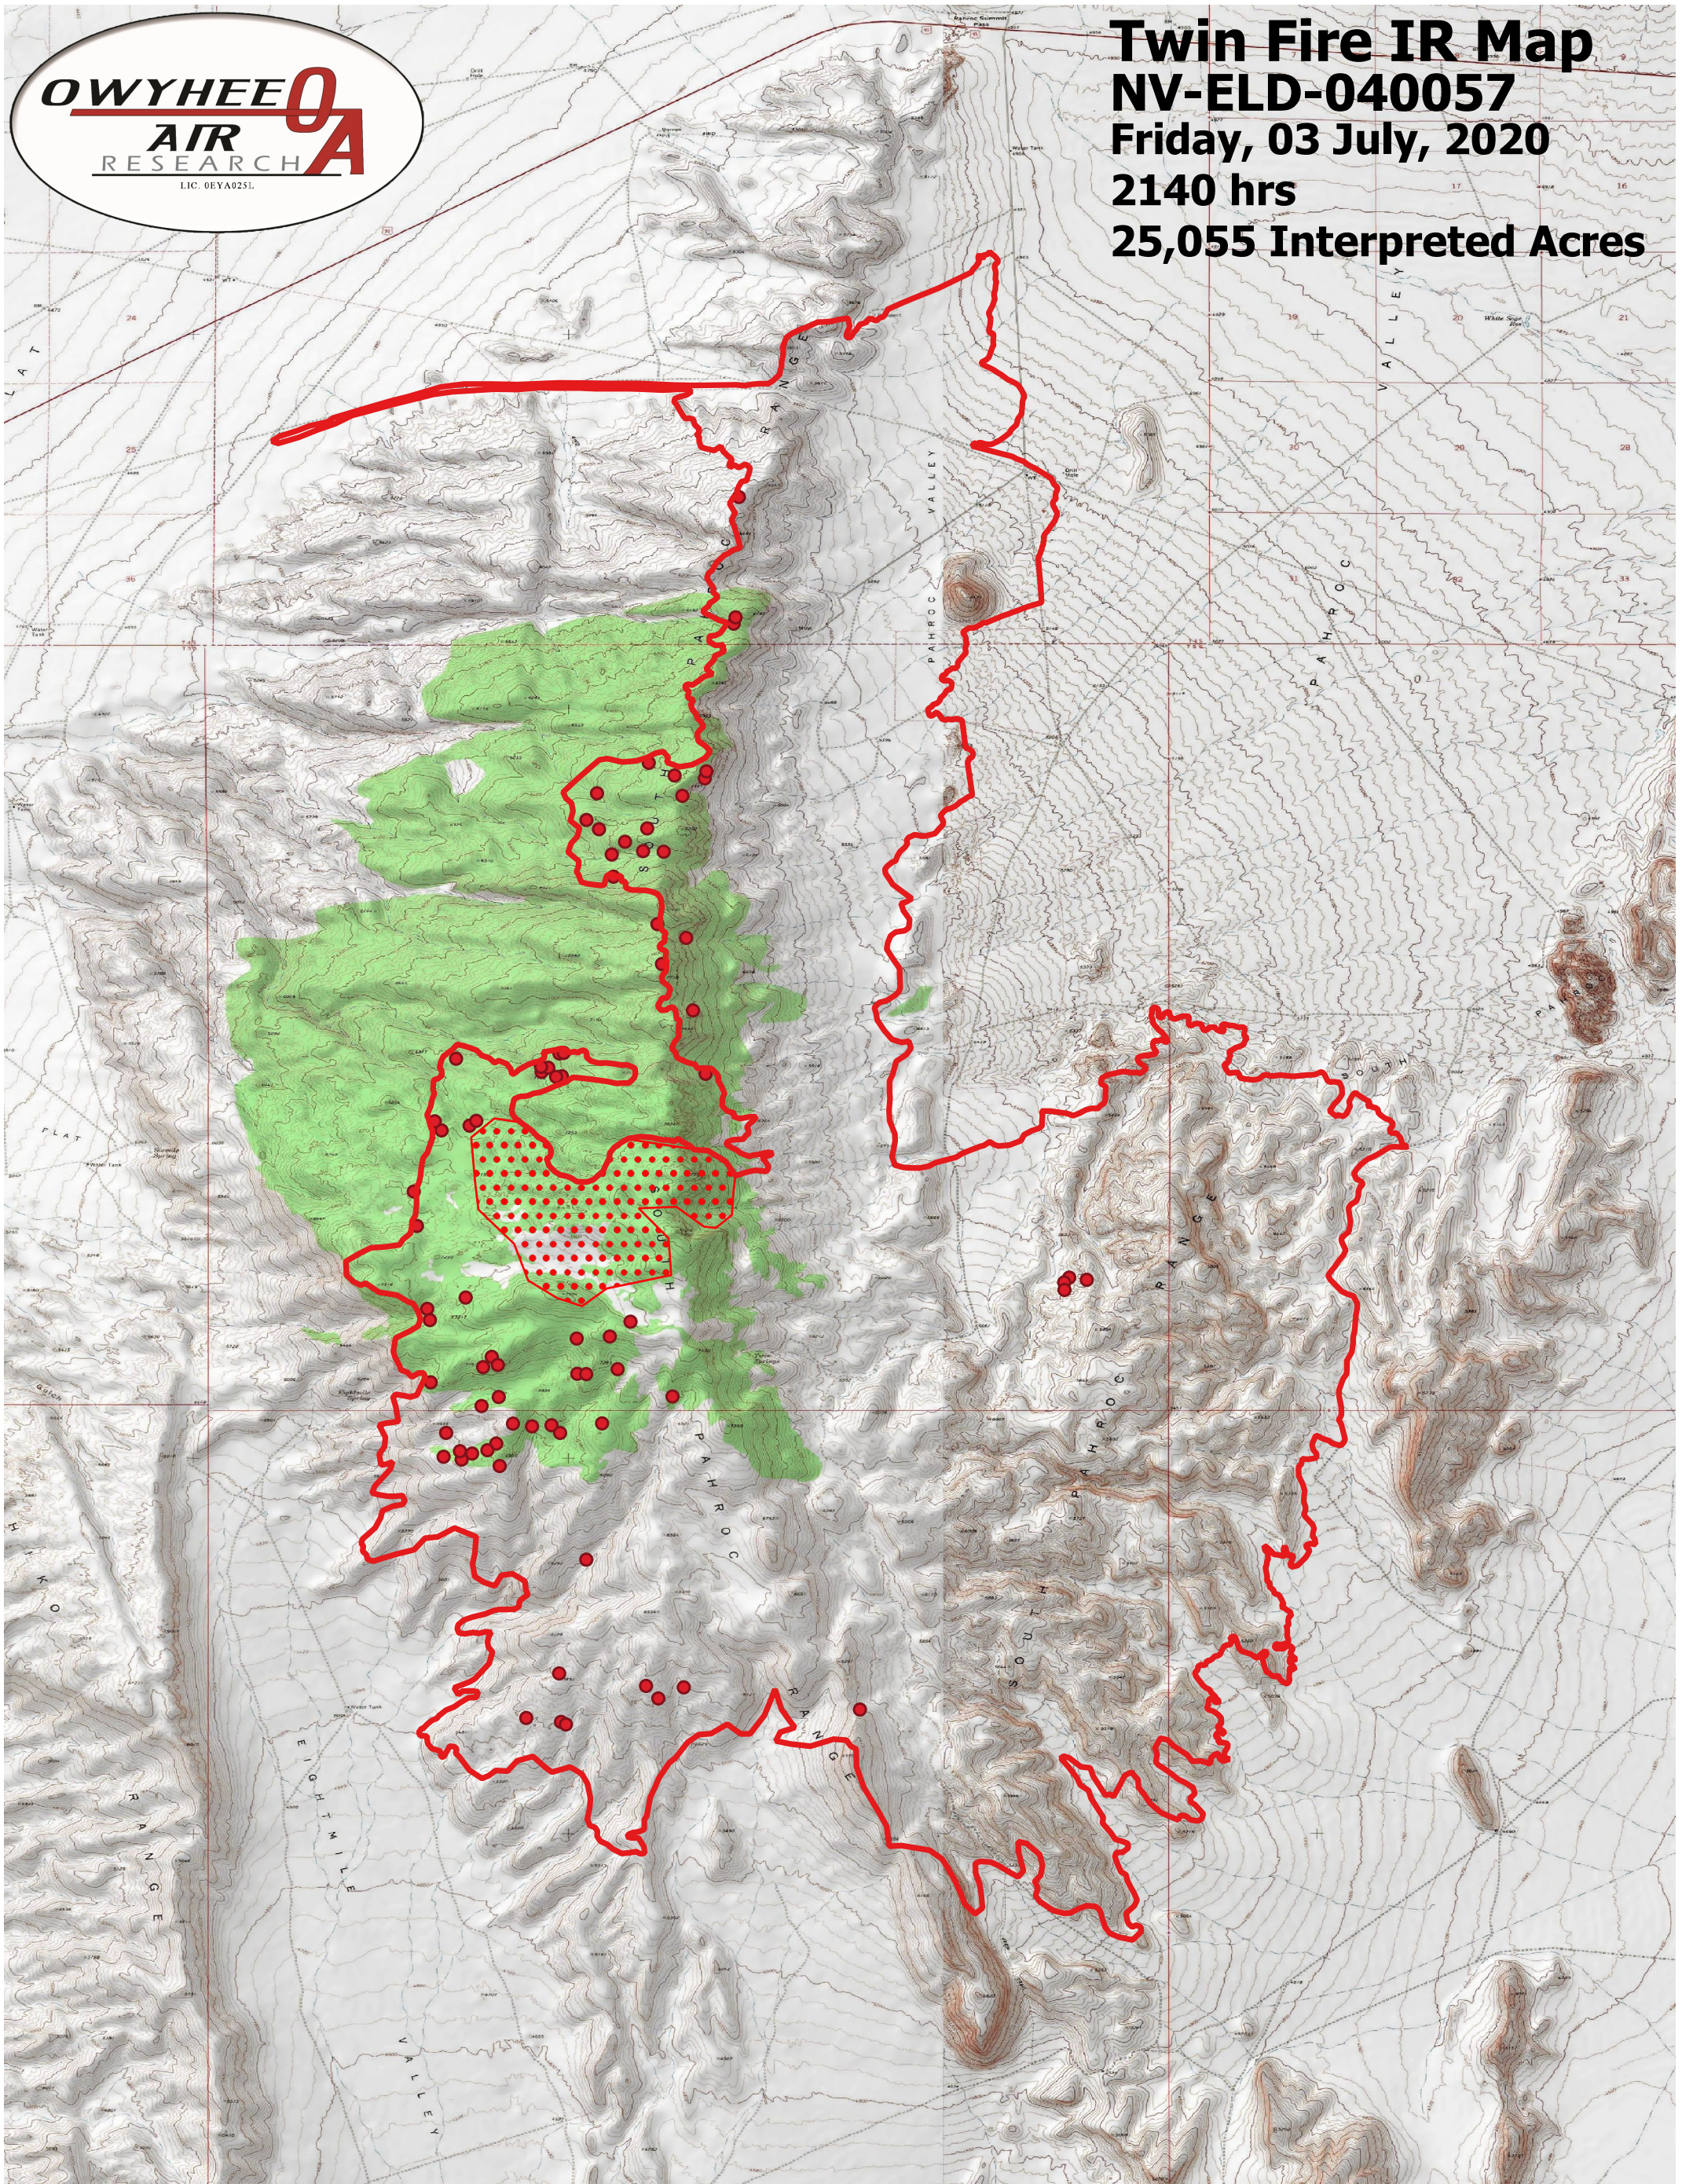

Twin Fire IR Map
NV-ELD-040057
Friday, 03 July, 2020
2140 hrs
25,055 Interpreted Acres

- Legend**
- Burn Perimeter
 - Scattered Heat
 - Isolated Heat

Scale: 1:40,000
Projection: WGS 84
Produced by Owyhee Air Research, Inc.
IR Interpreter: Dan Melody
fire@owyheeair.com (208) 442-5405