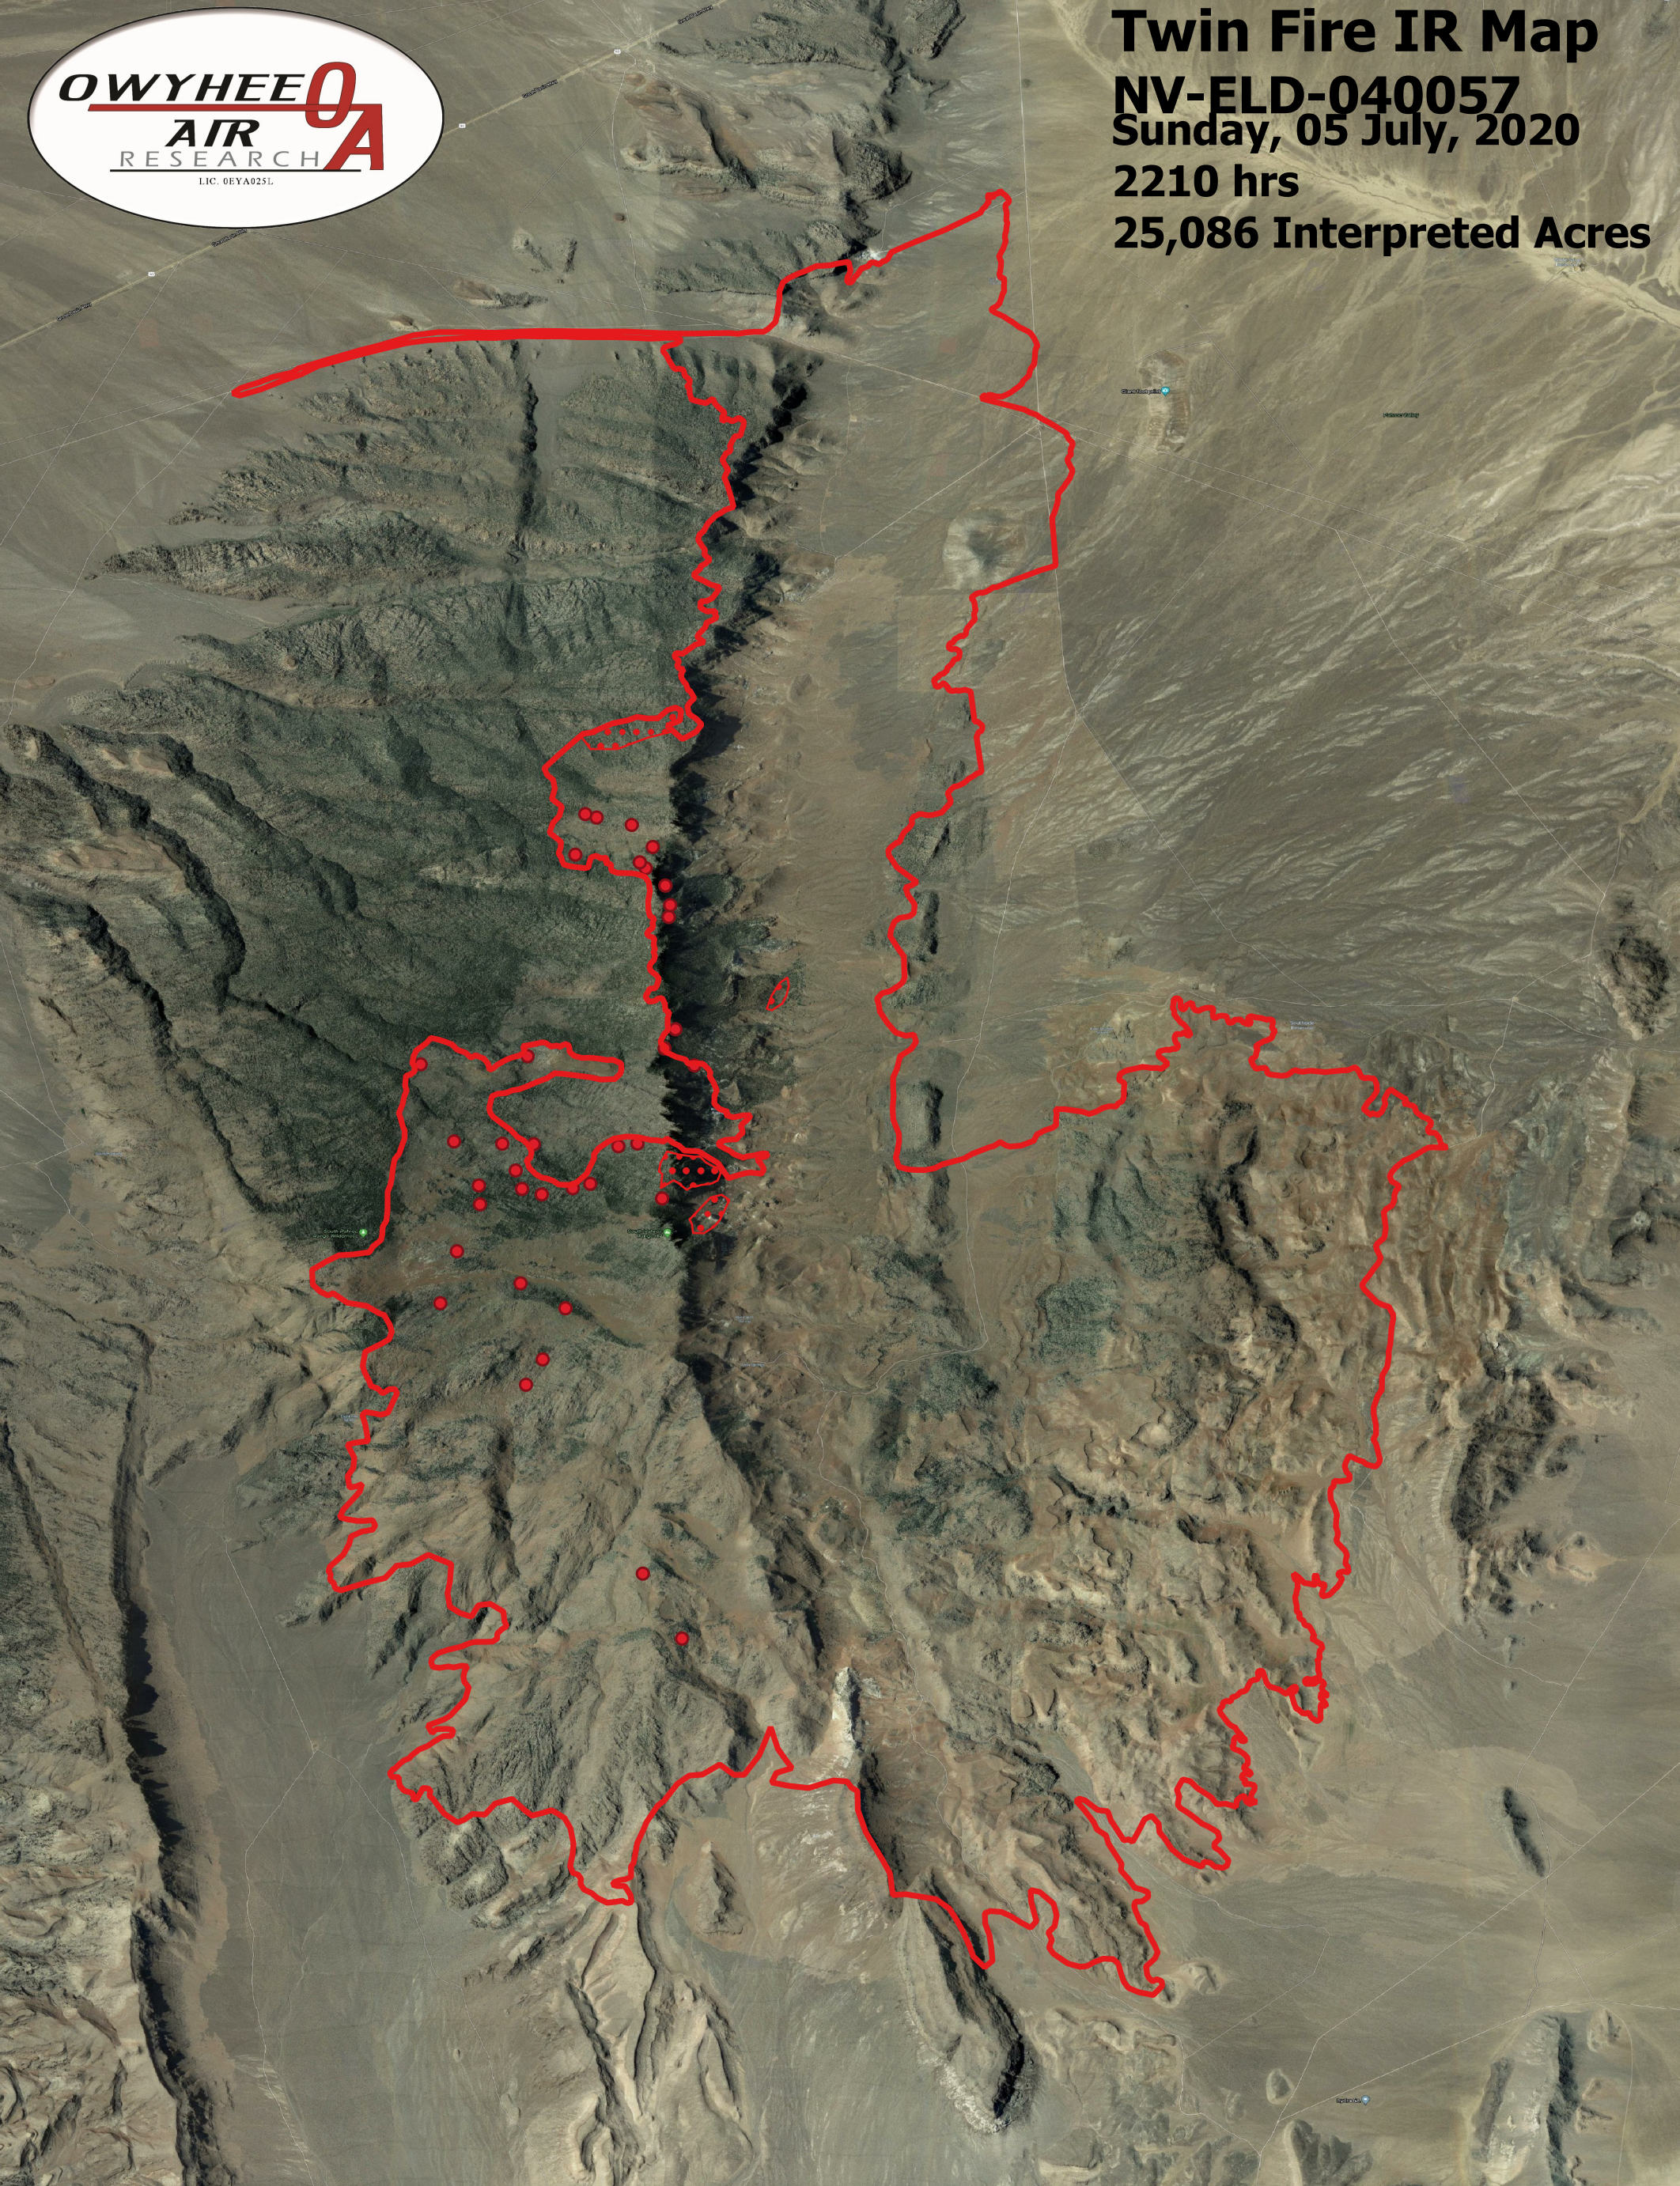

Twin Fire IR Map
NV-ELD-040057
Sunday, 05 July, 2020
2210 hrs
25,086 Interpreted Acres

Legend

-  Burn Perimeter
-  Scattered Heat
-  Isolated Heat

Scale: 1:40,000

Projection: WGS 84

Produced by Owyhee Air Research, Inc.