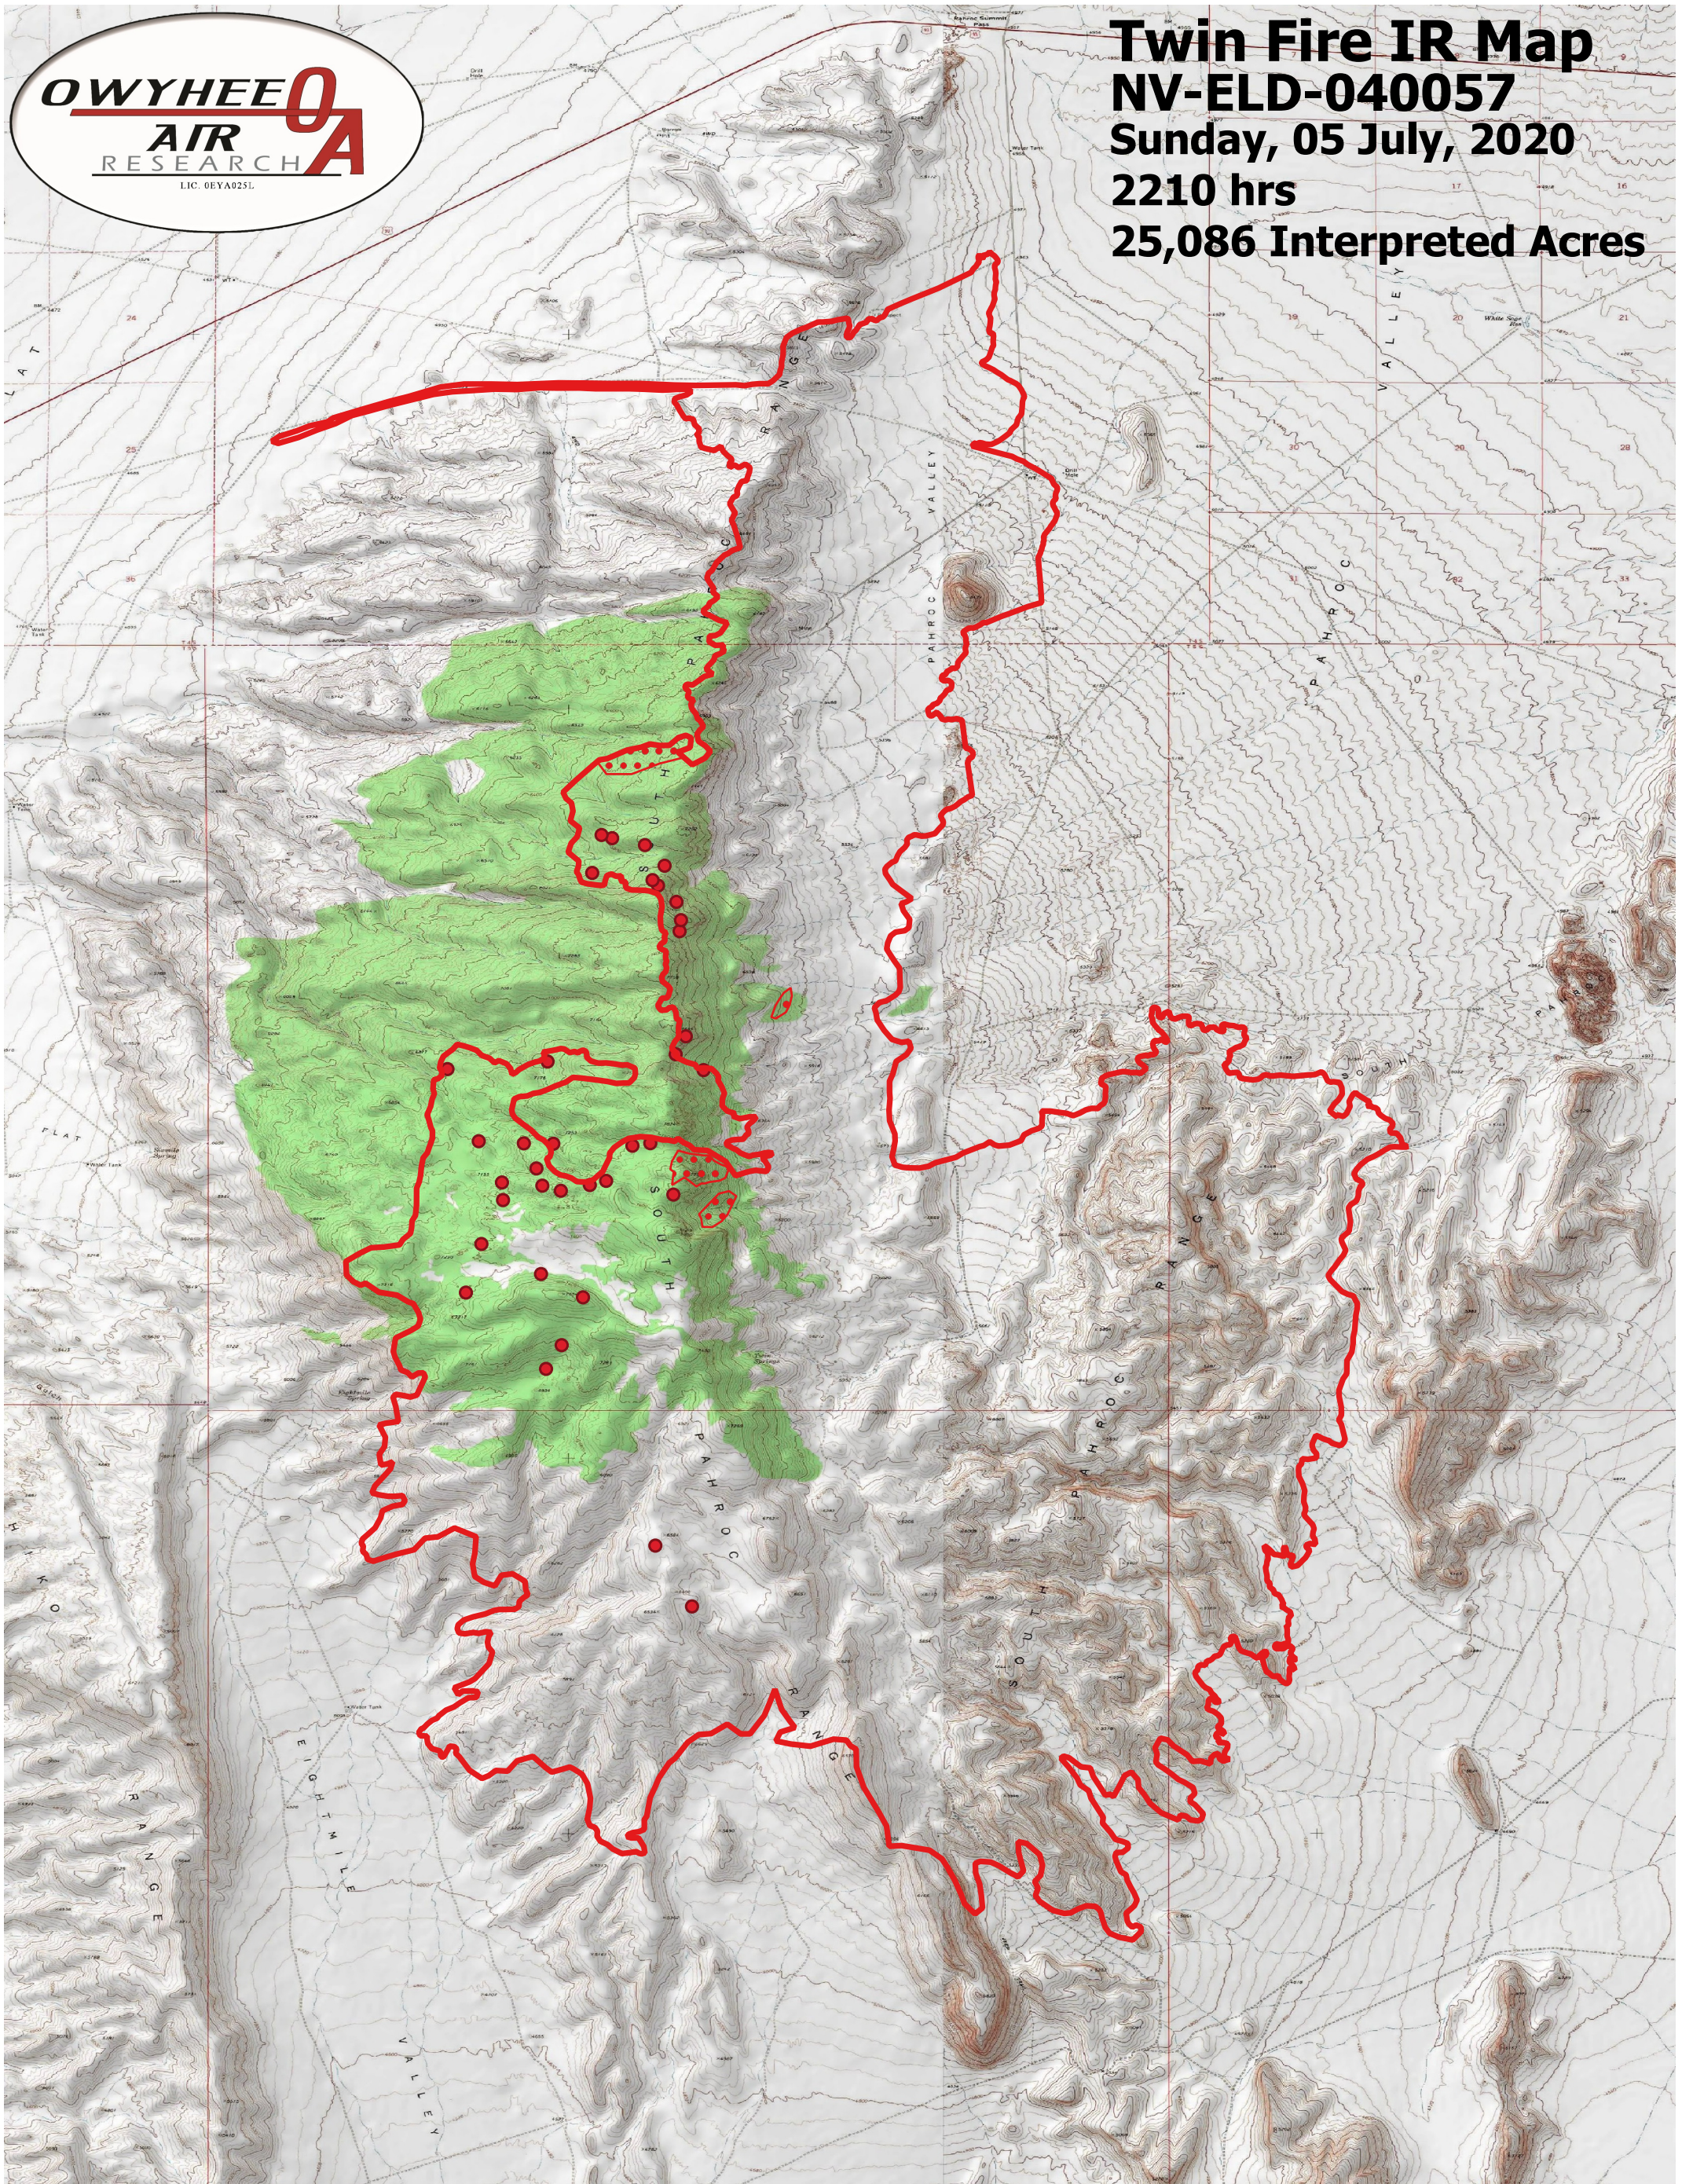

Twin Fire IR Map
NV-ELD-040057
Sunday, 05 July, 2020
2210 hrs
25,086 Interpreted Acres

- Legend**
- Burn Perimeter
 - Scattered Heat
 - Isolated Heat

Scale: 1:40,000
Projection: WGS 84
Produced by Owyhee Air Research, Inc.
IR Interpreter: Courtney Holley
fire@owyheeair.com (208) 442-5405