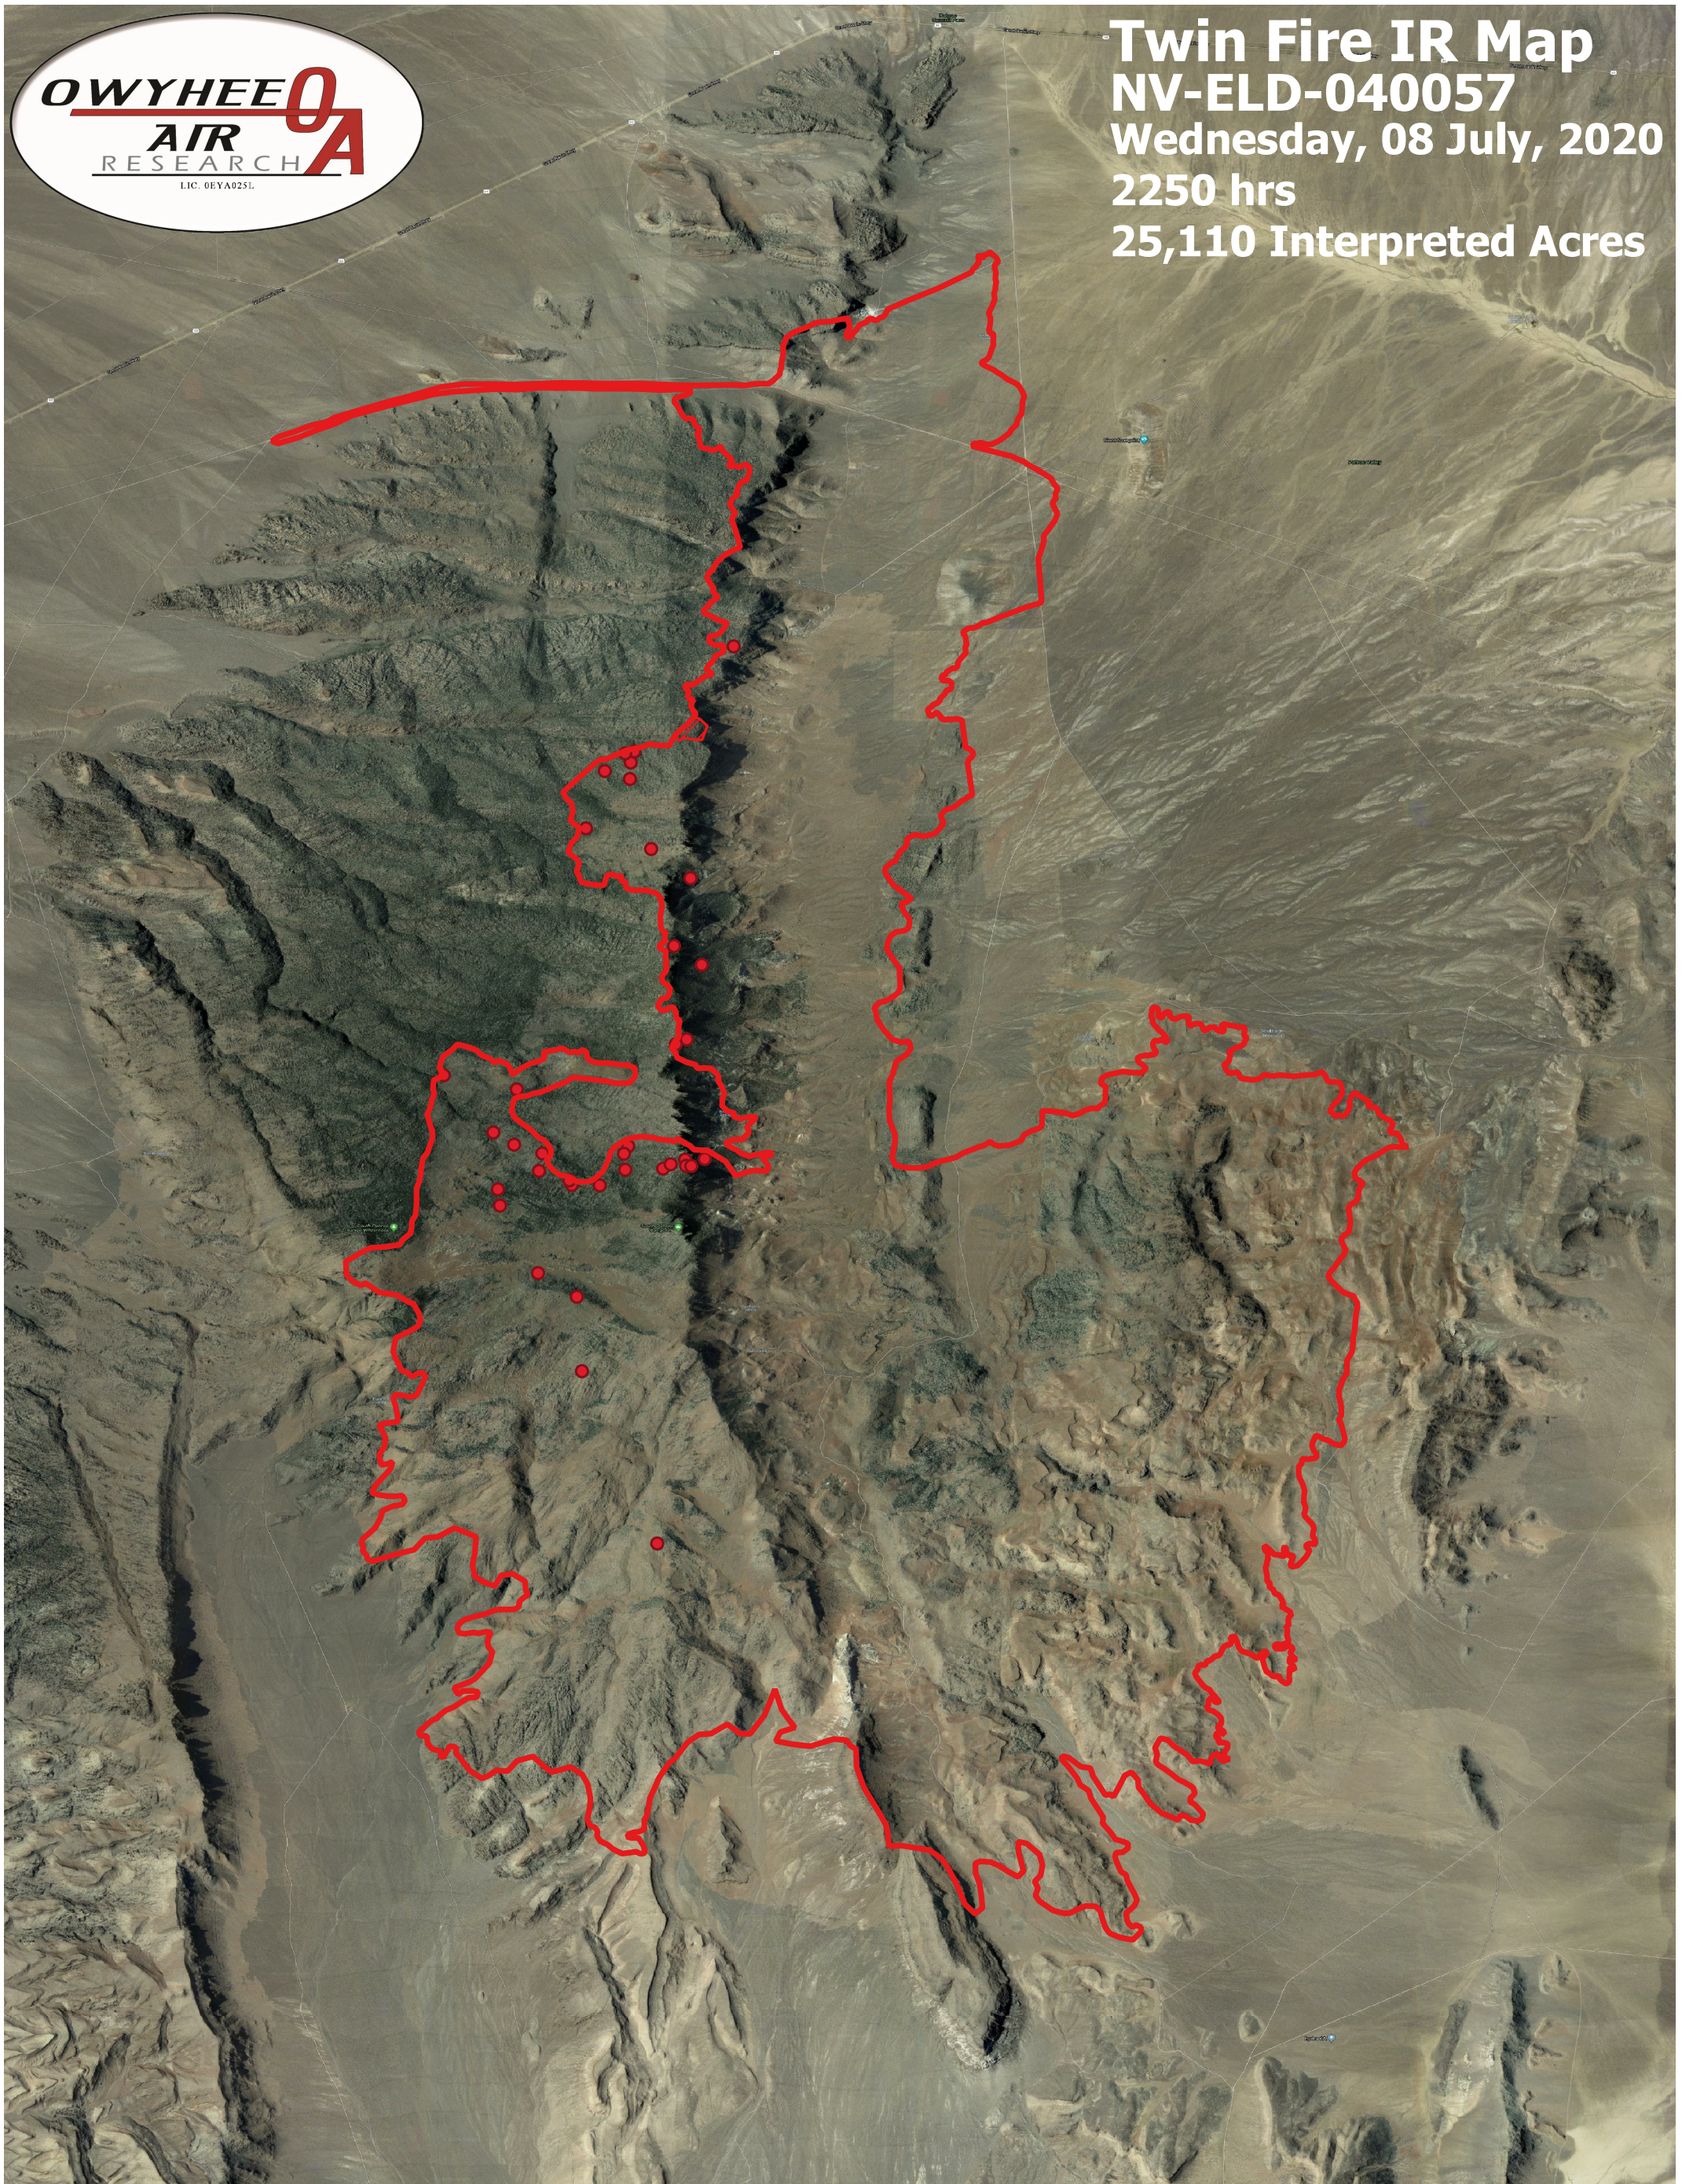

Twin Fire IR Map
NV-ELD-040057
Wednesday, 08 July, 2020
2250 hrs
25,110 Interpreted Acres

- Legend**
- Burn Perimeter
 - Intense Heat
 - Isolated Heat

Scale: 1:40,000
Projection: WGS 84
Produced by Owyhee Air Research, Inc.
IR Interpreter: Courtney Holley
fire@owyheeair.com (208) 442-5405