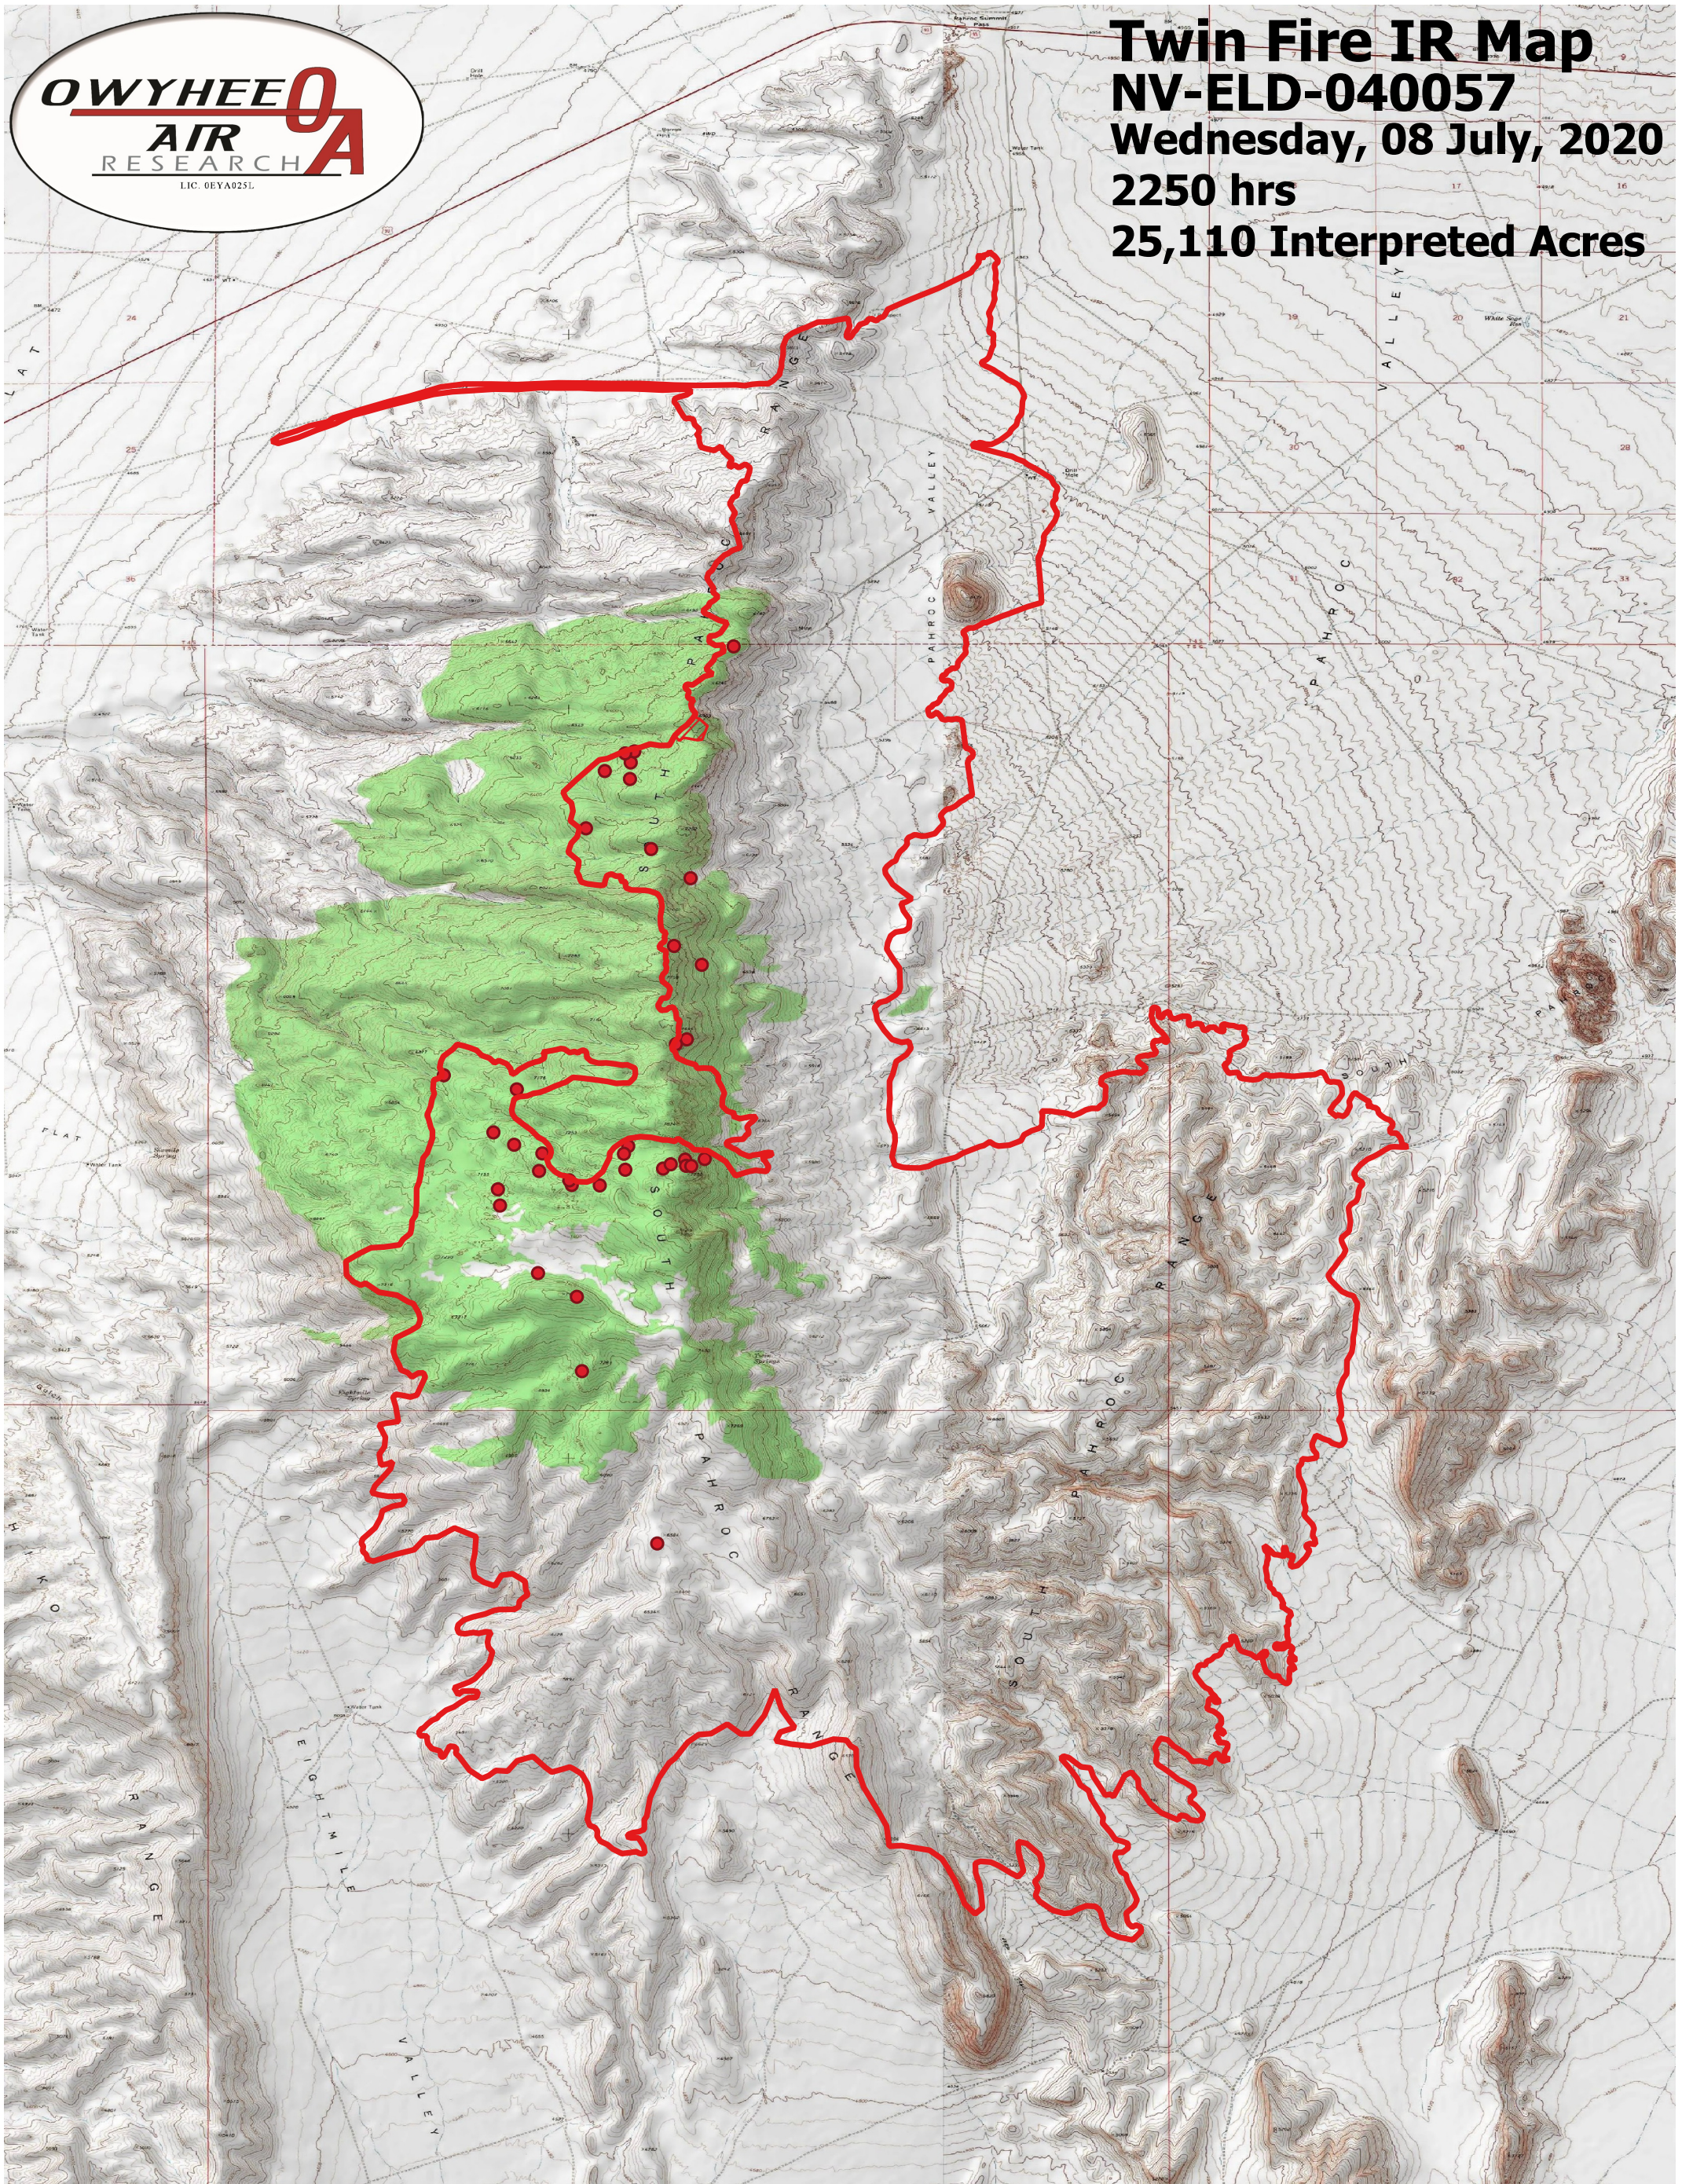

Twin Fire IR Map
NV-ELD-040057
Wednesday, 08 July, 2020
2250 hrs
25,110 Interpreted Acres

- Legend**
- Burn Perimeter
 - Intense Heat
 - Isolated Heat

Scale: 1:40,000
Projection: WGS 84
Produced by Owyhee Air Research, Inc.
IR Interpreter: Courtney Holley
fire@owyheeair.com (208) 442-5405