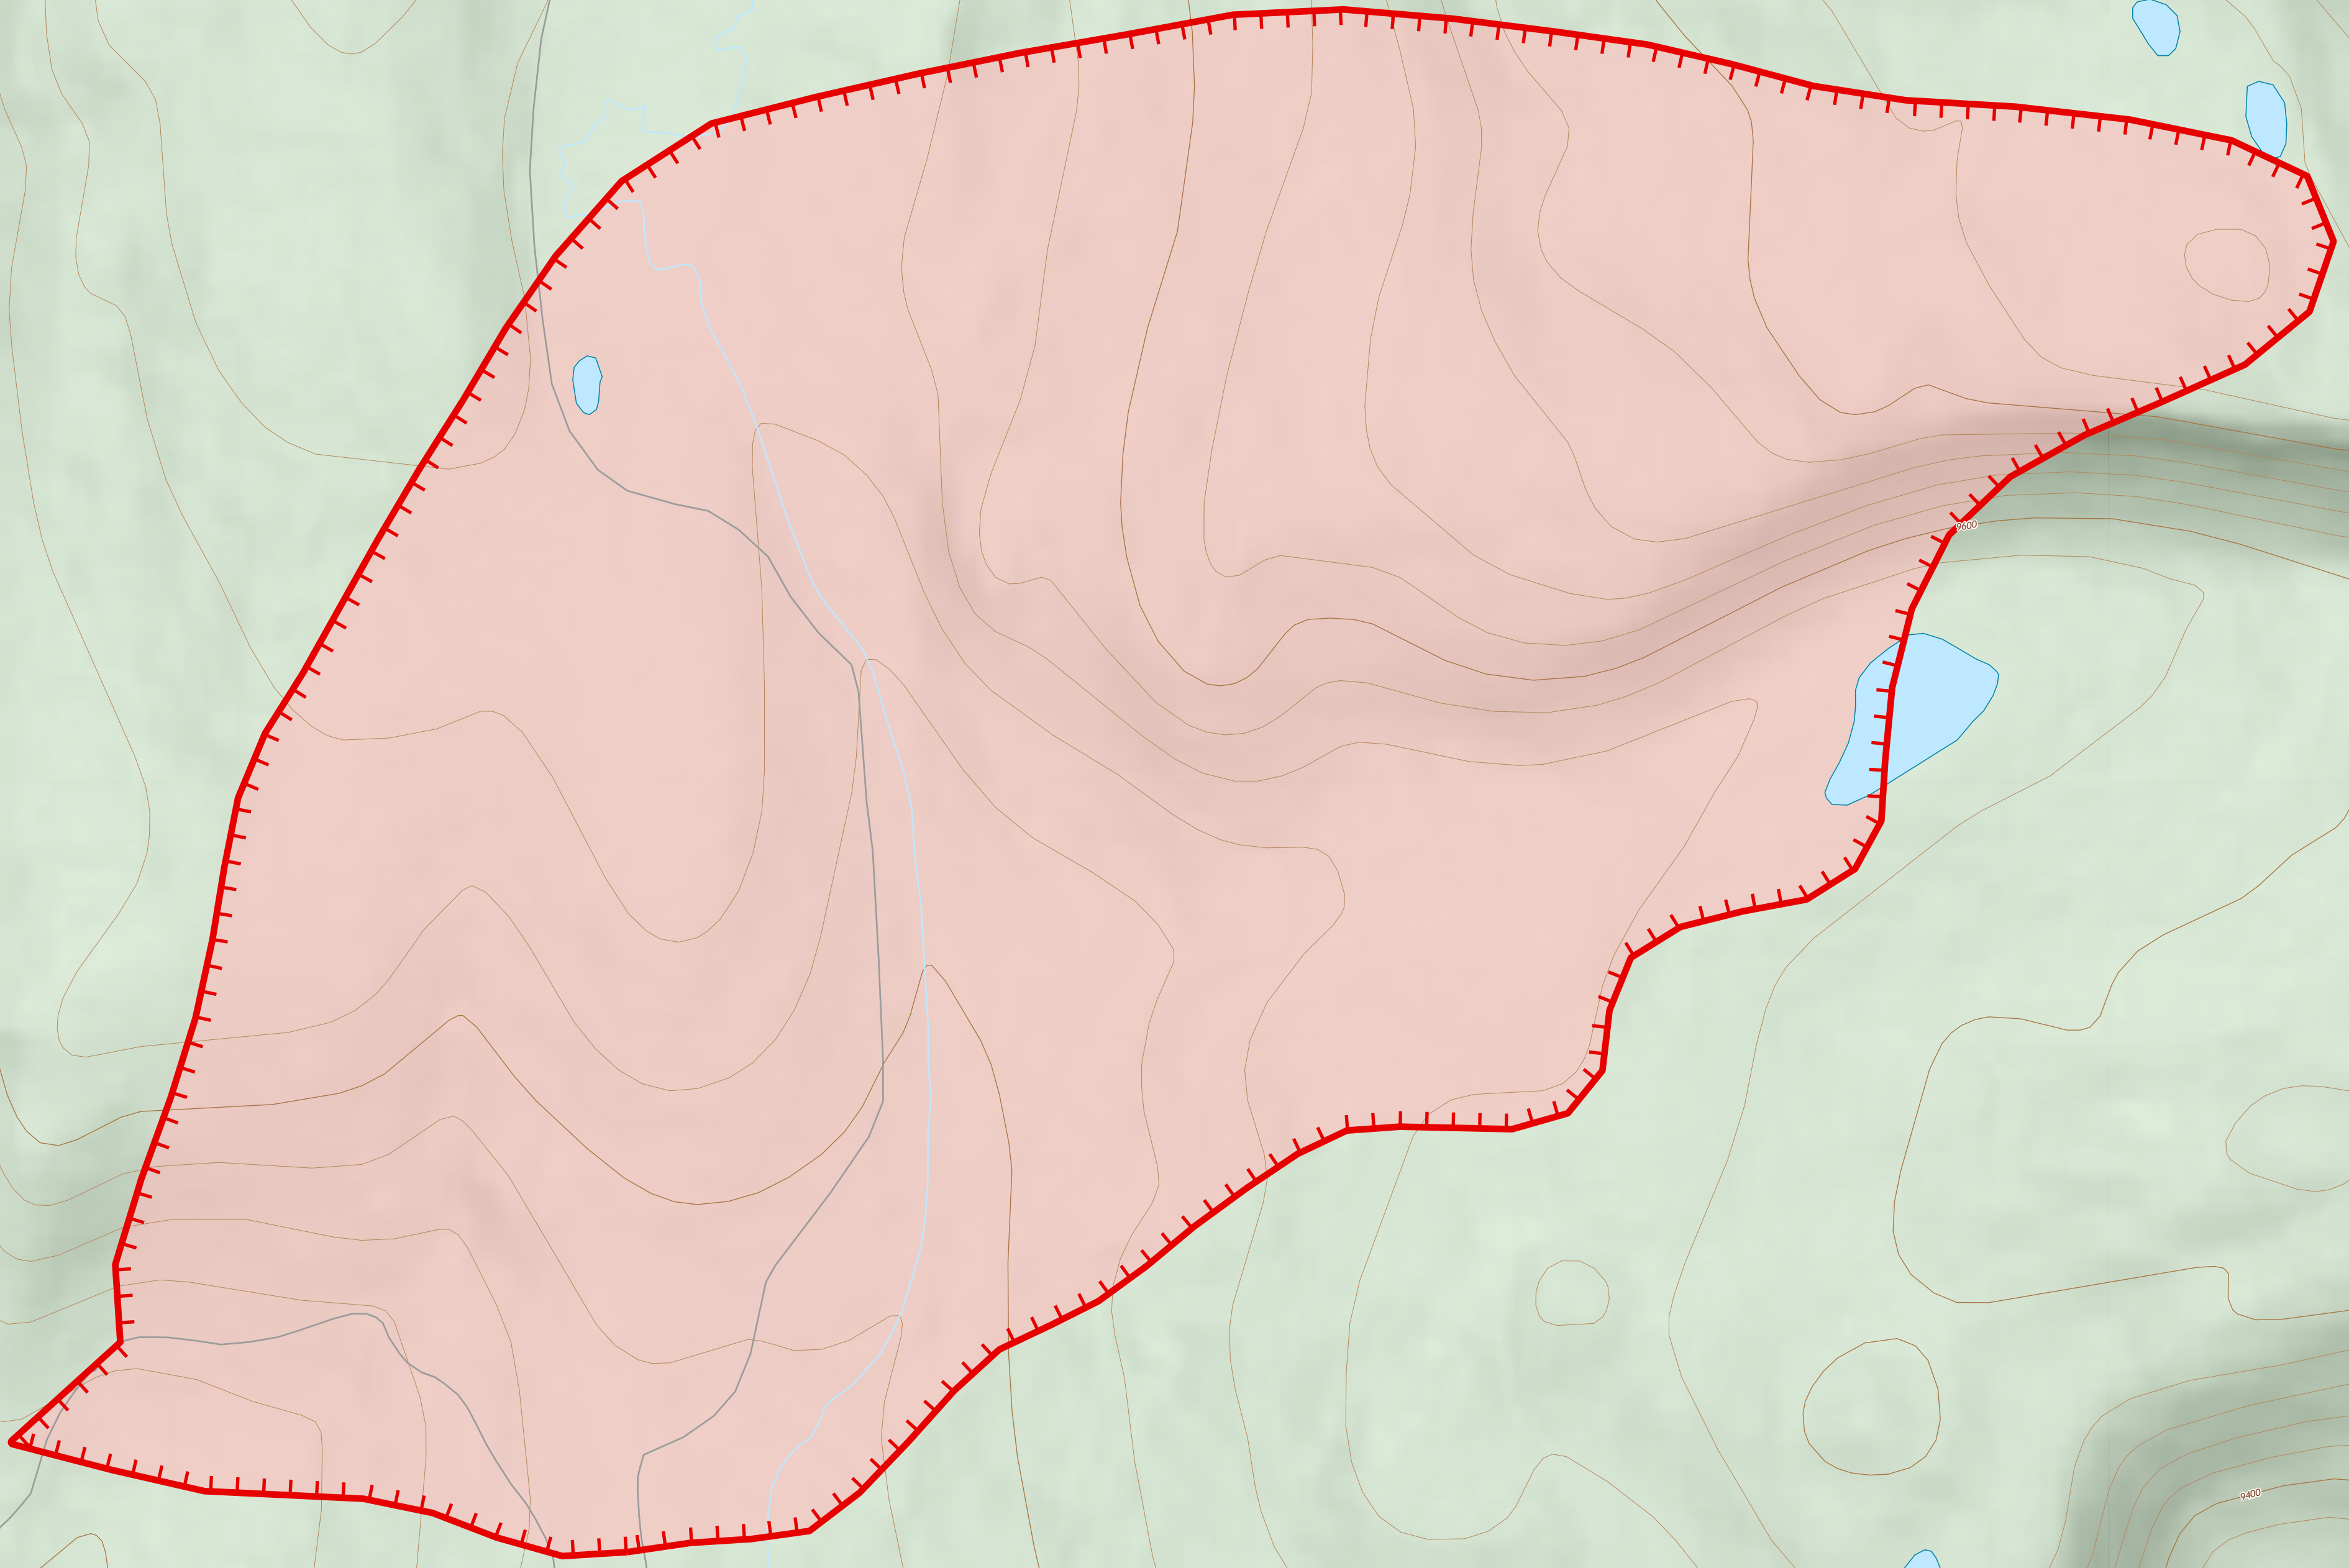

# Briefing

Upper Provo  
UT-UWF-000615  
08/01/20 Day Shift

369 acres as of 07/31/20 at 2145

0% Contained

mpanunto  
7/31/2020 2217  
Acres from GPS  
North American 1983 Datum, LatLong Grid